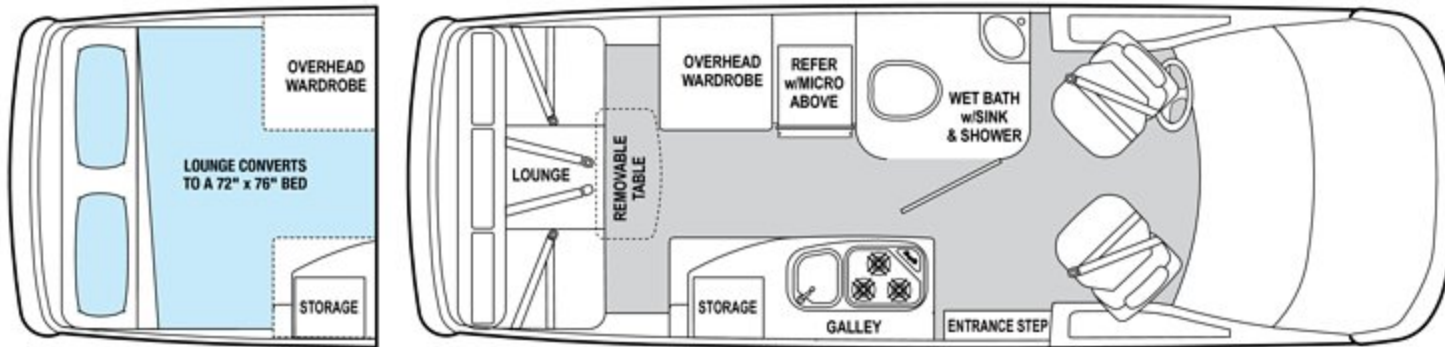

2012 Avenue Floorplans

SUITE

Seats: 5 Sleeps: 2

The Suite is the newest Avenue floorplan and offers the longest list of Best in Class features – including a large permanent bathroom with shower and sink, large advanced storage solutions throughout, power lounge sofa that converts into large sleeping accommodations for two adults, and a spacious kitchen/galley with integrated stainless steel sink and 3-burner cooktop with glass covers when not in use. Plus, with built-in appliance/storage garage, fridge, microwave, and TV/DVD and more – you may never want to leave the comfort of the Suite!