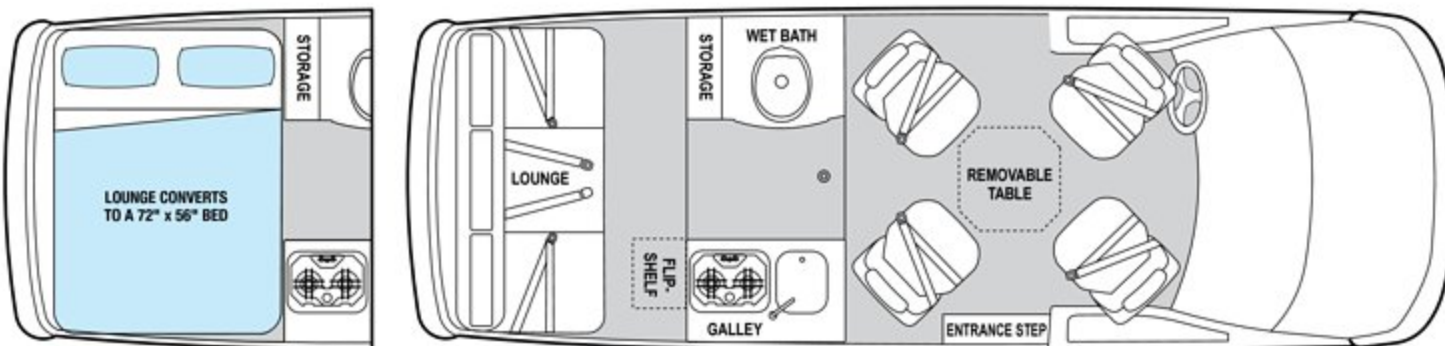

LOUNGE WARDROBE

Seats: 6 Sleeps: 2

The Lounge Wardrobe floorplan provides the perfect balance of seating, sleeping, and storage – including the incredibly ample wardrobe closet! But we didn't stop there. With all the outstanding conveniences built into the Lounge Wardrobe, you'll be travelling first-class all the way! For your comfort and enjoyment, we've provided: a private onboard bathroom, power lounge sofa – convertible to a bed-for-2, a flip-up, driver's side work station, roomy kitchen/galley area with flip-up counter extension, integrated stainless steel sink and 2-burner cooktop with easy-to-clean glass cover, fridge, microwave, and TV/DVD.

LOUNGE

Seats: 7 Sleeps: 2

Invite the family...invite your friends. Plenty of room for visitors with The Lounge floorplan! This plan offers comfortable, seating for up to seven people – so socializing is a snap. Travel is convenient and relaxing with an onboard bathroom, power lounge sofa – convertible to a bed-for-2, kitchen/galley area with flip-up counter extension, integrated stainless steel sink and 2-burner cooktop with easy-to-clean glass cover, fridge, microwave, and TV/DVD.