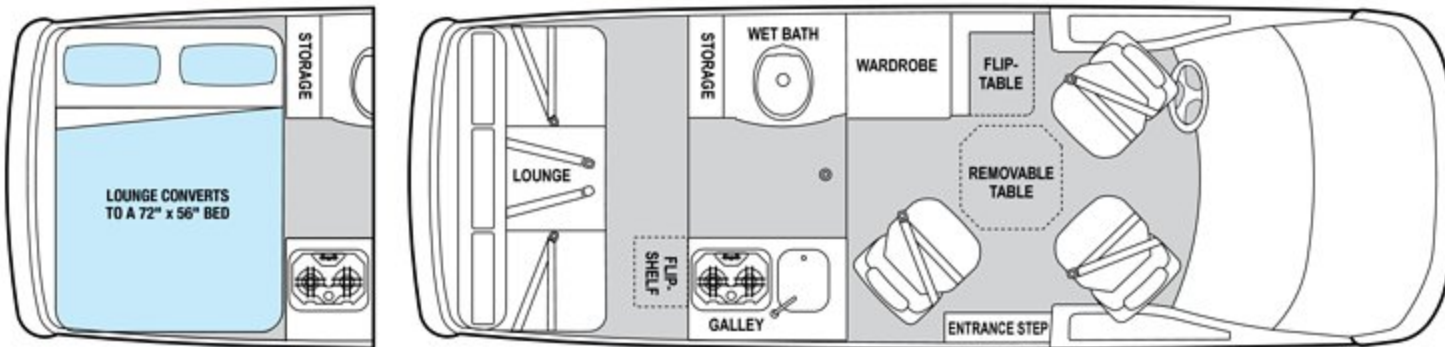

LOUNGE WARDROBE

Seats: 6 Sleeps: 2

The Lounge Wardrobe floorplan provides the perfect balance of seating, sleeping, and storage – including the incredibly ample wardrobe closet! But we didn't stop there. With all the outstanding conveniences built into the Lounge Wardrobe, you'll be travelling first-class all the way! For your comfort and enjoyment, we've provided: a private onboard bathroom, power lounge sofa – convertible to a bed-for-2, a flip-up, driver's side work station, roomy kitchen/galley area with flip-up counter extension, integrated stainless steel sink and 2-burner cooktop with easy-to-clean glass cover, fridge, microwave, and TV/DVD.