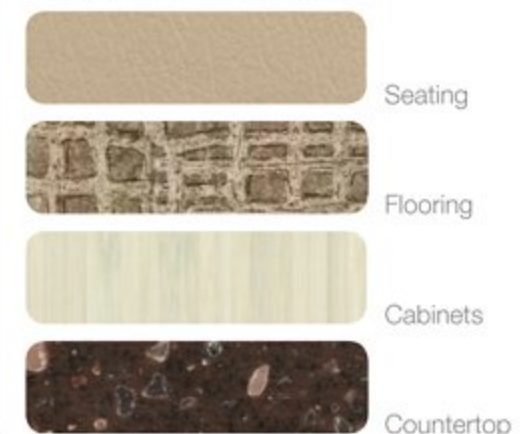

Please visit
www.airstream.com
for more detailed
information.

COLOR OPTIONS

Exterior Colors

Onyx Interior Décor

Light Camel Interior Décor

Welcome to the World of Airstream®
 Visit www.airstream.com for detailed product information