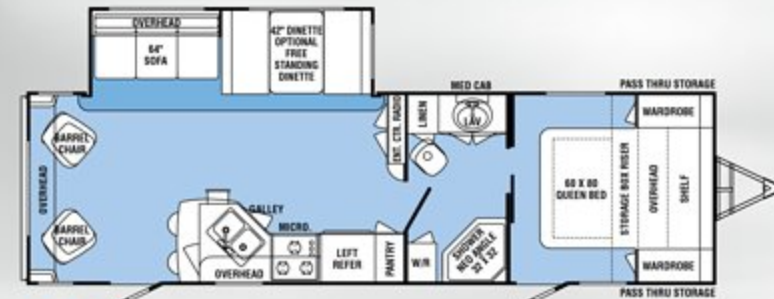

ALUMA-LITE

TRAVEL TRAILER FEATURES

- » 6-Sided Welded Aluminum Frame
- » 3" Framed Laminated Walkable Roof
- » Larger, More User Friendly Storage
- » All Queen Beds 80" Long
- » All Countertops and Tables Self-Edged and Heat Resistant
- » Easy Track Axle with Optional Equa-Flex System
- » Raised Panel Hardwood Doors Throughout
- » Soft Touch "Look" Ceiling
- » Residential Carpet and Redesigned Furniture
- » Centralized Dump Valves

TRAVEL TRAILERS

29RLS

HOLIDAY RAMBLER
This is Living

Coach-Net
RV Membership Plans

1 YEAR FREE COVERAGE ON 2012 MODELS