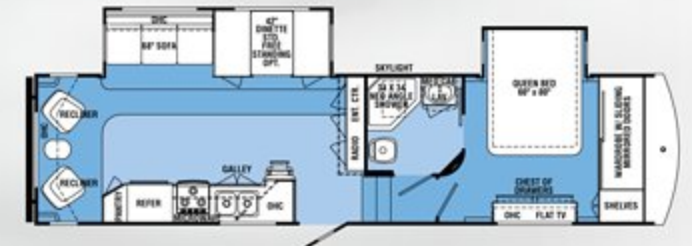

ALUMA-LITE

FIFTH WHEEL FEATURES

EXTERIOR

- » Designed for Half-Ton Trucks
- » EZ Lube Axles
- » Heated Enclosed Underbelly
- » Laminated Floor
- » Full Pass-Through Sub-Floor Storage
- » Detachable Power Cord
- » Black Tank Flush System
- » Slam Latch Baggage Doors
- » Fiberglass Front Cap
- » Optional 7-Way Key Fob to Remotely Operate Slide-outs
- » Larger, More User Friendly Storage

INTERIOR

- » Raised Panel Hardwood Doors Throughout
- » Half-Time Convection Oven
- » Full Extension Roller Bearing Drawer Guides
- » Wood Look Beauflor® Flooring
- » Safety Glass Windows
- » Traditional Designer Slide-out Fascia
- » Newly Designed Residential Furniture
- » Residential Carpet
- » Soft Touch "Look" Ceiling
- » Centralized Dump Valves

FIFTH WHEELS

WWW.HOLIDAYRAMBLER.COM » 800.650.7337

295RLB