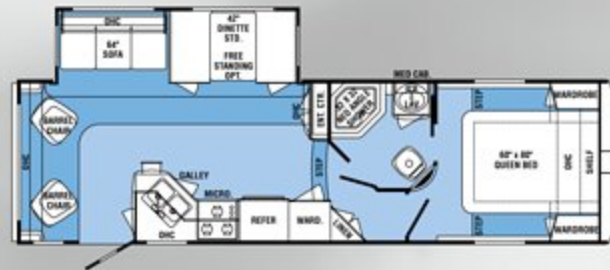

ALUMA-LITE

FIFTH WHEEL FEATURES

EXTERIOR

- » Designed for Half-Ton Trucks
- » EZ Lube Axles
- » Heated Enclosed Underbelly
- » Laminated Floor
- » Full Pass-Through Sub-Floor Storage
- » Detachable Power Cord
- » Black Tank Flush System
- » Slam Latch Baggage Doors
- » Fiberglass Front Cap
- » Optional 7-Way Key Fob to Remotely Operate Slide-outs
- » Larger, More User Friendly Storage

INTERIOR

- » Raised Panel Hardwood Doors Throughout
- » Half-Time Convection Oven
- » Full Extension Roller Bearing Drawer Guides
- » Wood Look Beauflor® Flooring
- » Safety Glass Windows
- » Traditional Designer Slide-out Fascia
- » Newly Designed Residential Furniture
- » Residential Carpet
- » Soft Touch "Look" Ceiling
- » Centralized Dump Valves

FIFTH WHEELS

WWW.HOLIDAYRAMBLER.COM » 800.650.7337

275RLS