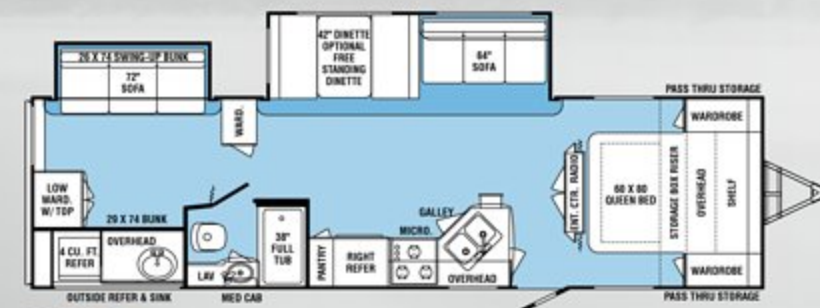

31BHD

HOLIDAY RAMBLER
This is Living

Coach-Net
RV Membership Plans

1 YEAR FREE COVERAGE ON 2012 MODELS