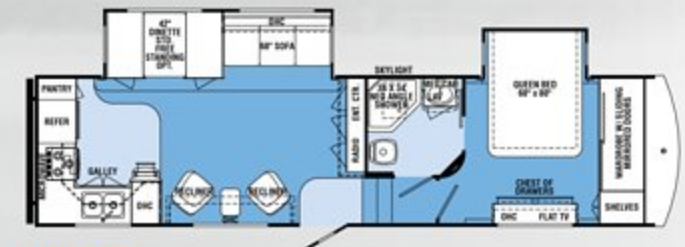

ALUMA-LITE

FIFTH WHEEL FEATURES

EXTERIOR

- » Designed for Half-Ton Trucks
- » EZ Lube Axles
- » Heated Enclosed Underbelly
- » Laminated Floor
- » Full Pass-Through Sub-Floor Storage
- » Detachable Power Cord
- » Black Tank Flush System
- » Slam Latch Baggage Doors
- » Fiberglass Front Cap
- » Optional 7-Way Key Fob to Remotely Operate Slide-outs
- » Larger, More User Friendly Storage

INTERIOR

- » Raised Panel Hardwood Doors Throughout
- » Half-Time Convection Oven
- » Full Extension Roller Bearing Drawer Guides
- » Wood Look Beauflor® Flooring
- » Safety Glass Windows
- » Traditional Designer Slide-out Fascia
- » Newly Designed Residential Furniture
- » Residential Carpet
- » Soft Touch "Look" Ceiling
- » Centralized Dump Valves

FIFTH WHEELS

WWW.HOLIDAYRAMBLER.COM » 800.650.7337

305RKB