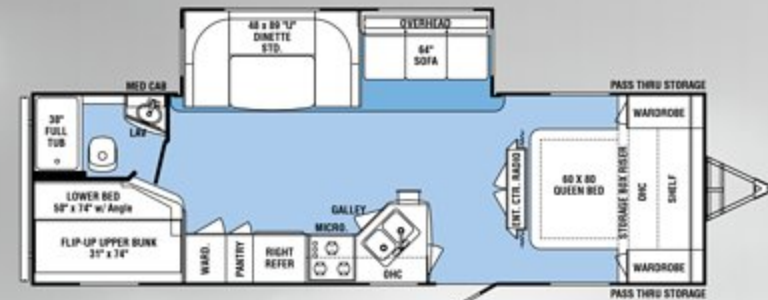

ALUMA-LITE

TRAVEL TRAILER FEATURES

- » 6-Sided Welded Aluminum Frame
- » 3" Framed Laminated Walkable Roof
- » Larger, More User Friendly Storage
- » All Queen Beds 80" Long
- » All Countertops and Tables Self-Edged and Heat Resistant
- » Easy Track Axle with Optional Equa-Flex System
- » Raised Panel Hardwood Doors Throughout
- » Soft Touch "Look" Ceiling
- » Residential Carpet and Redesigned Furniture
- » Centralized Dump Valves

TRAVEL TRAILERS

28RDS