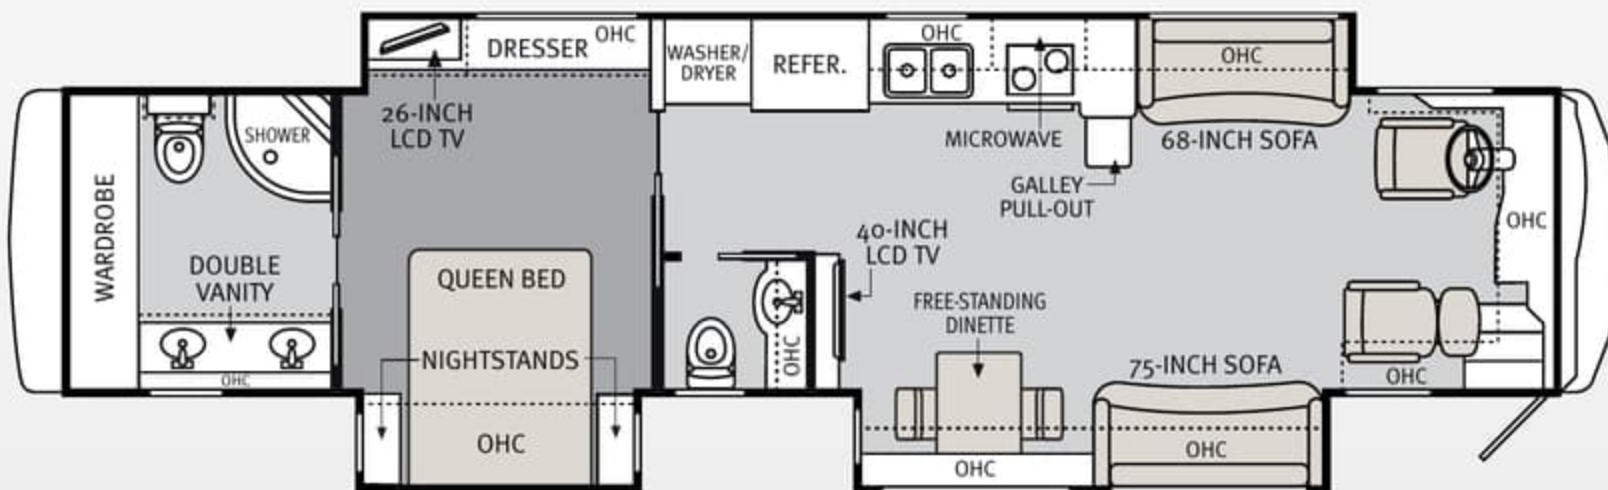

FULL-WALL SLIDE
PANASUITE

A D G H I 40PDQ

A B C D F H I 43DFT

FULL-WALL SLIDE
PANASUITE

A B C D G H I 43PDQ

FURNITURE OPTIONS:

HIDE-A-BED SOFA (ROADSIDE)

A