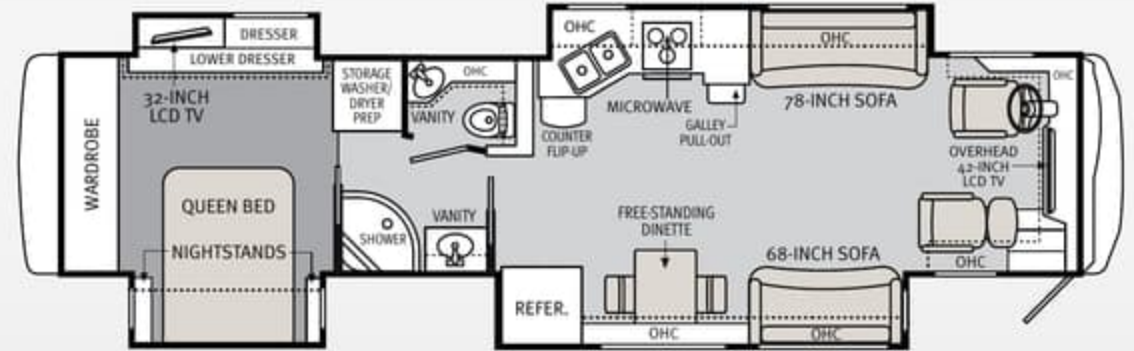

A D G H I 40PDQ