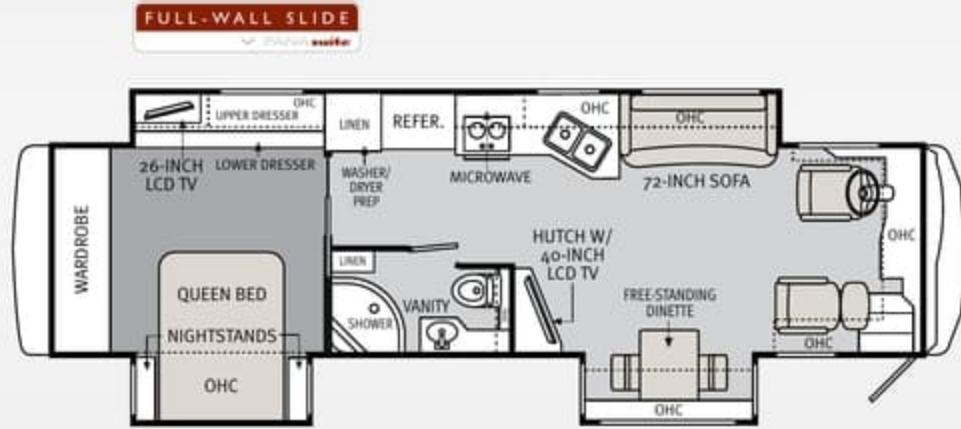

A D E H I 36PFT