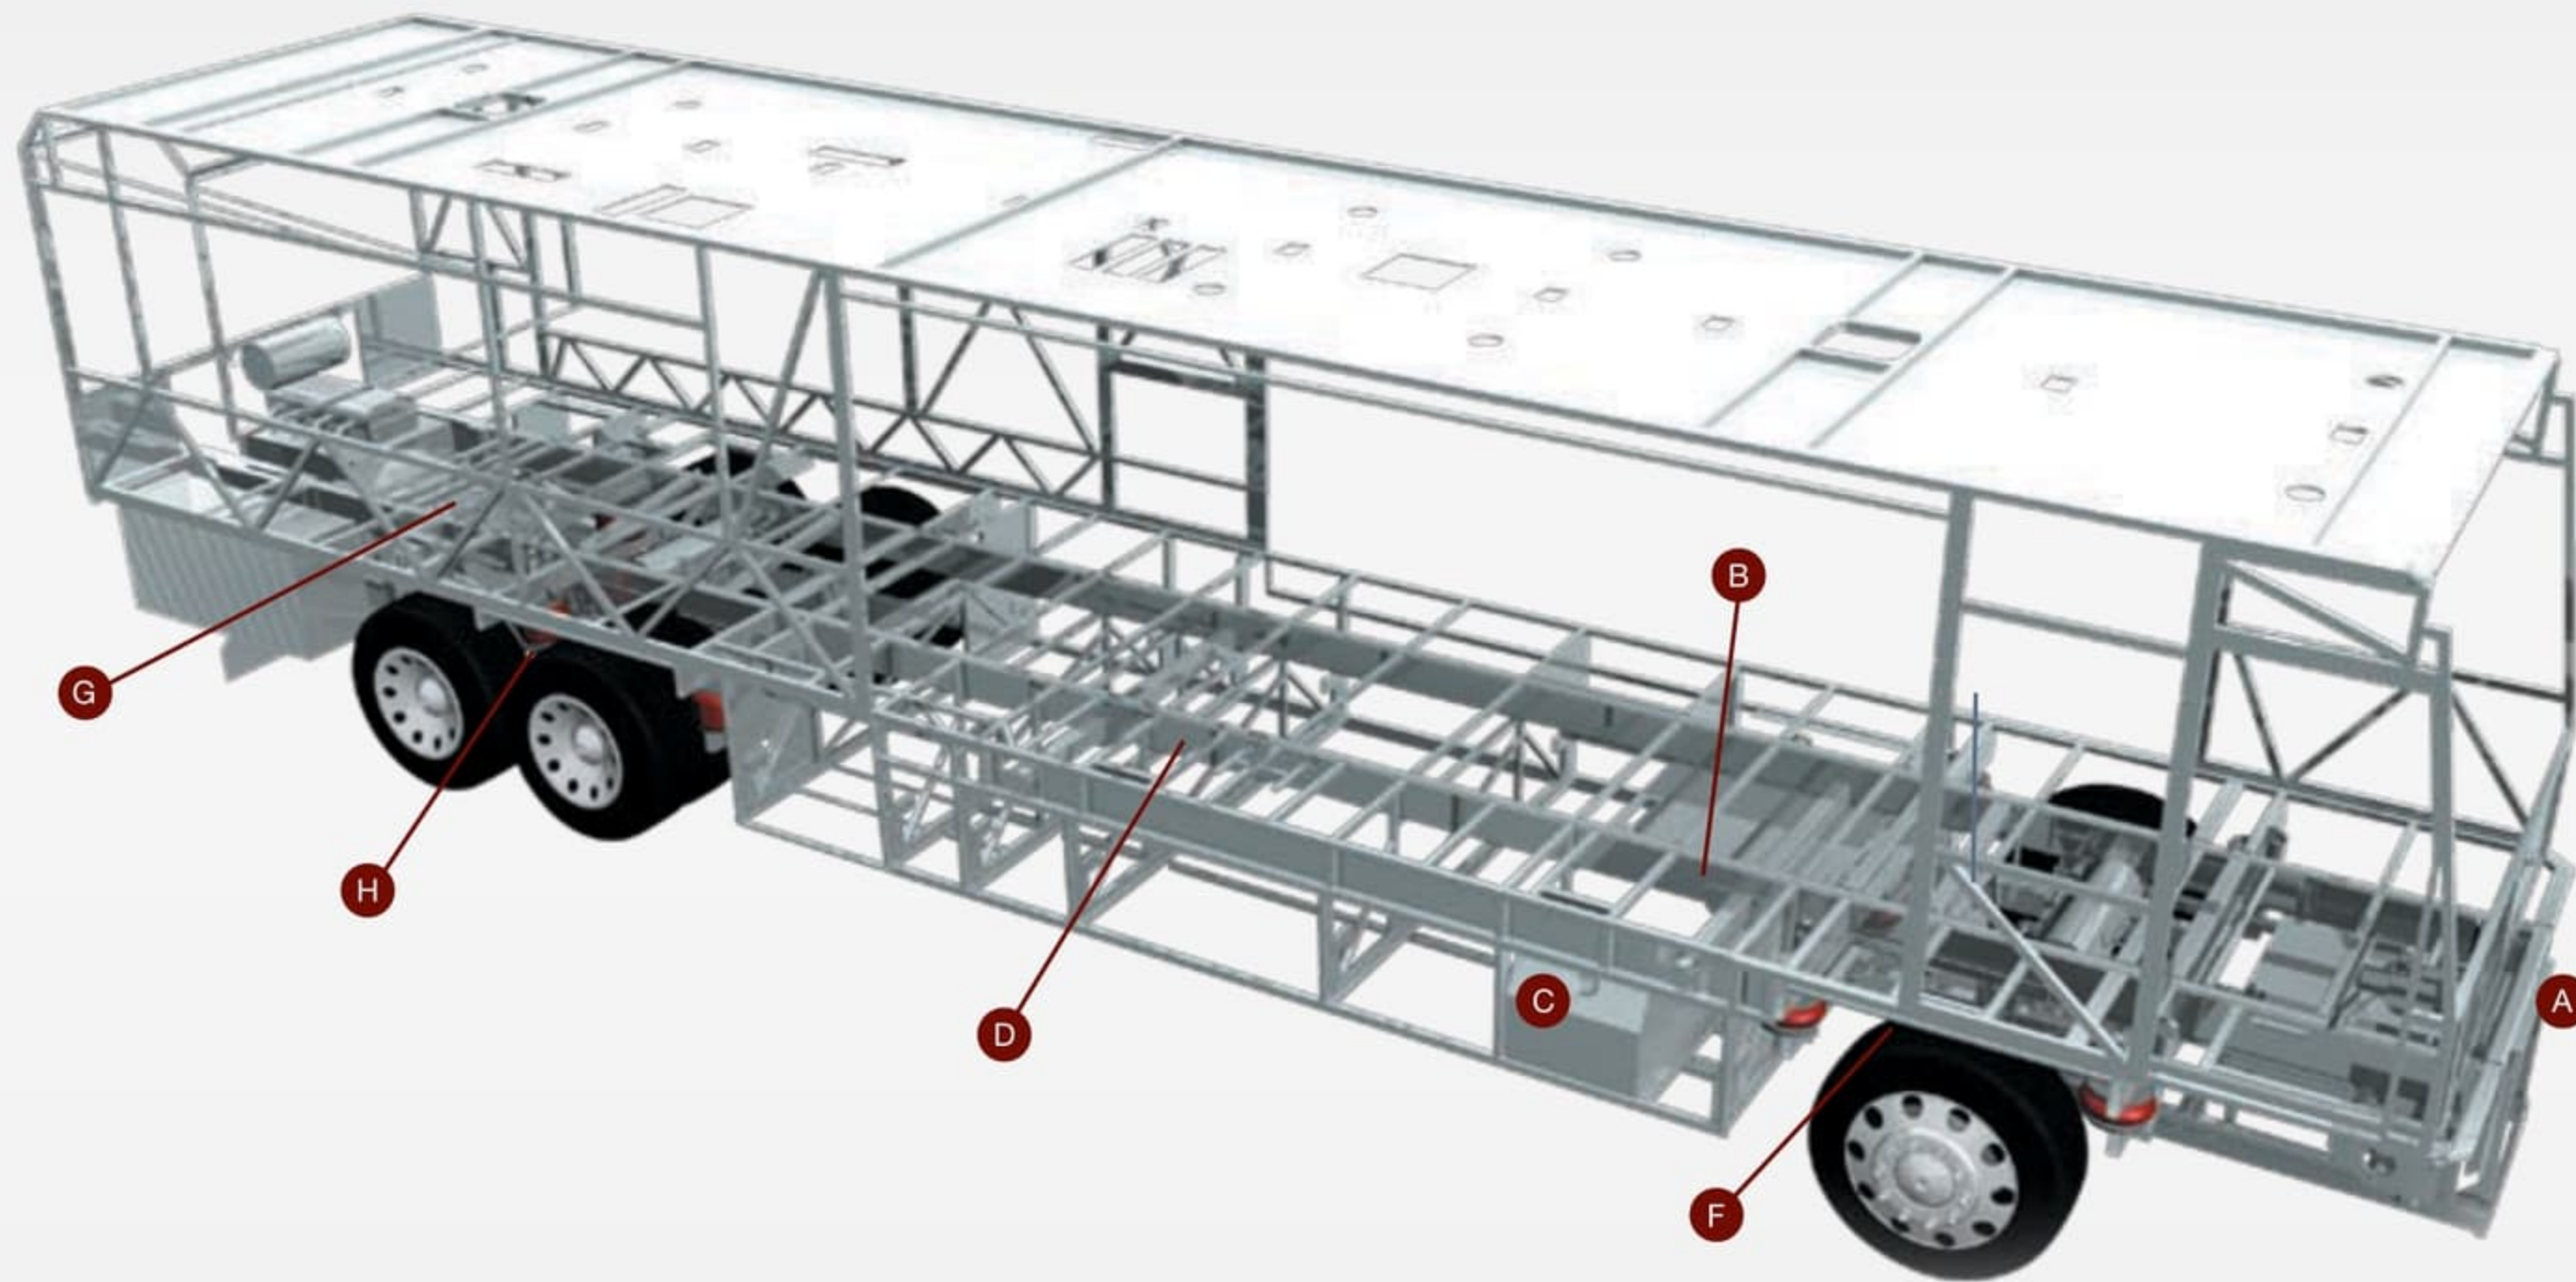

ROADMASTER RR8R AND RR10R RAISED RAIL CHASSIS

The 2012 Diplomat rides exclusively on the Roadmaster Chassis, custom-built to deliver the very best diesel motorhome experience possible.

FEATURES

- **A** Steel firewall
  - **B** Raised-rail design
  - **C** Dual fuel fill
- **D** Steel truss system
  - **E** 10,000 pound tow hitch
  - **F** Automatic Traction Control (ATC) and Anti-Lock Braking System (ABS)
- **G** Allison® 3000 MH 6-speed transmission
  - **H** Cushion Air Glide Suspension with 8 outboard-mounted airbags and 8 shock absorbers (36PFT, 40PDQ), and 10 air bags (8 outboard-mounted) and 10 shock absorbers (43DFT, 43PDQ)

[Roadmaster RR8R: 36PFT, 40PDQ; Roadmaster RR10R with Tag Axle: 43DFT, 43PDQ]