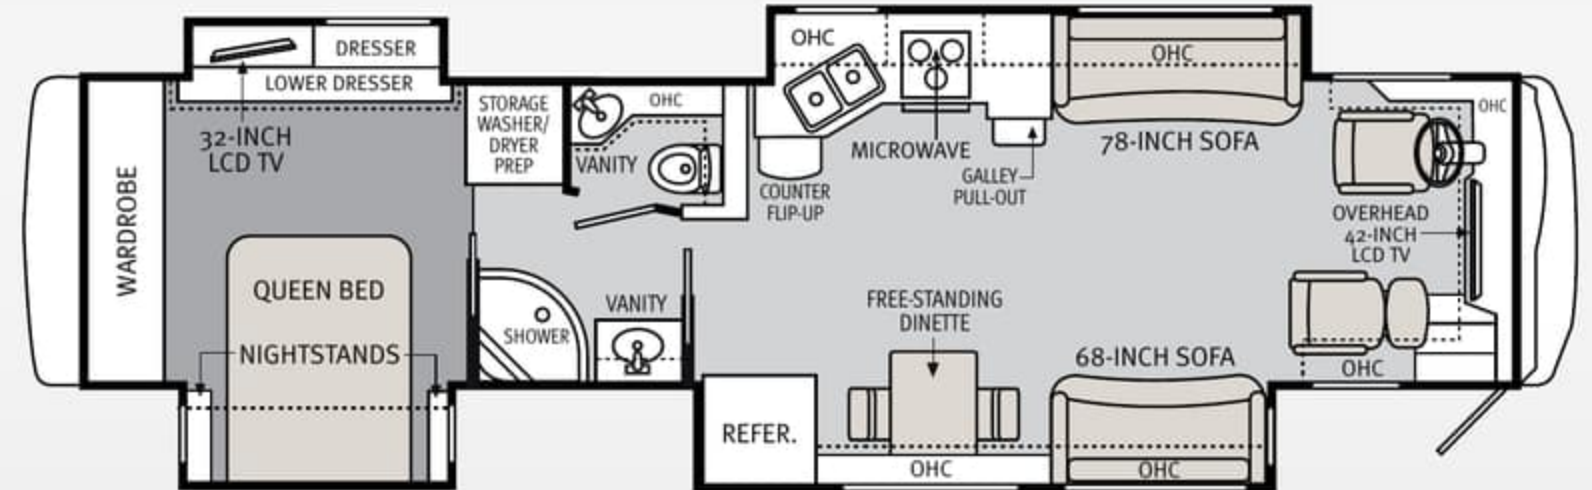

A D G H I 40PDQ