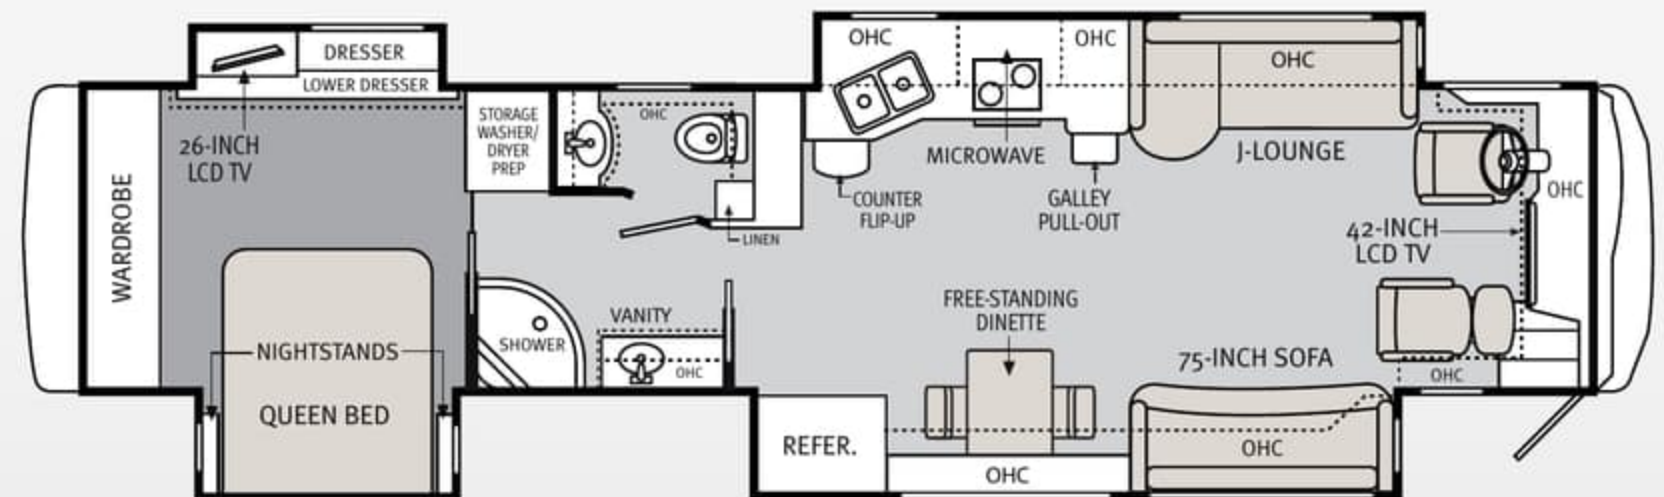

FULL-WALL SLIDE
PANASUITE

A D G H I 40PDQ

A B C D F H I 43DFT

FULL-WALL SLIDE
PANASUITE

A B C D G H I 43PDQ

FURNITURE OPTIONS:

HIDE-A-BED SOFA (ROADSIDE)

A