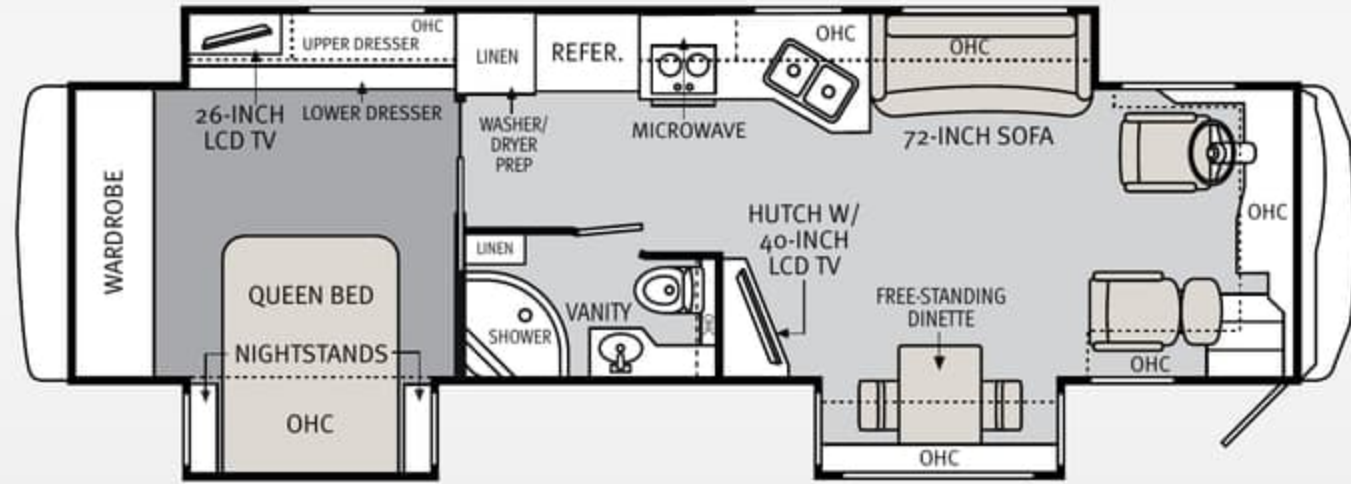

A D E H I 36PFT

FULL-WALL SLIDE
PANASUITE