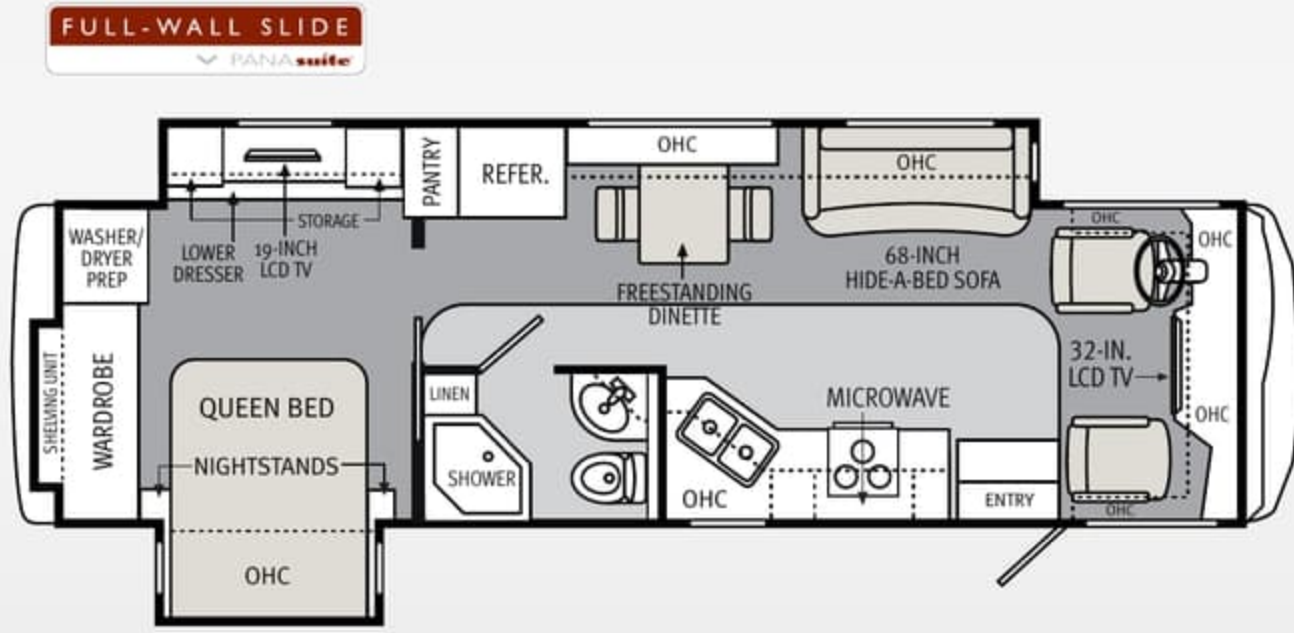

MORE TO STORE.

Monarch features a large, pass-through storage bay with side-hinged baggage doors.

C 33SFD

C 33SFS

A B D 34SBD

B E 36SFD

FLOORPLANS FOR LIVING.

Select from four floorplan designs in lengths of 33, 34 and 36 feet, including a double-slide and three spacious full-wall slides, along with multiple furniture options and configurations.