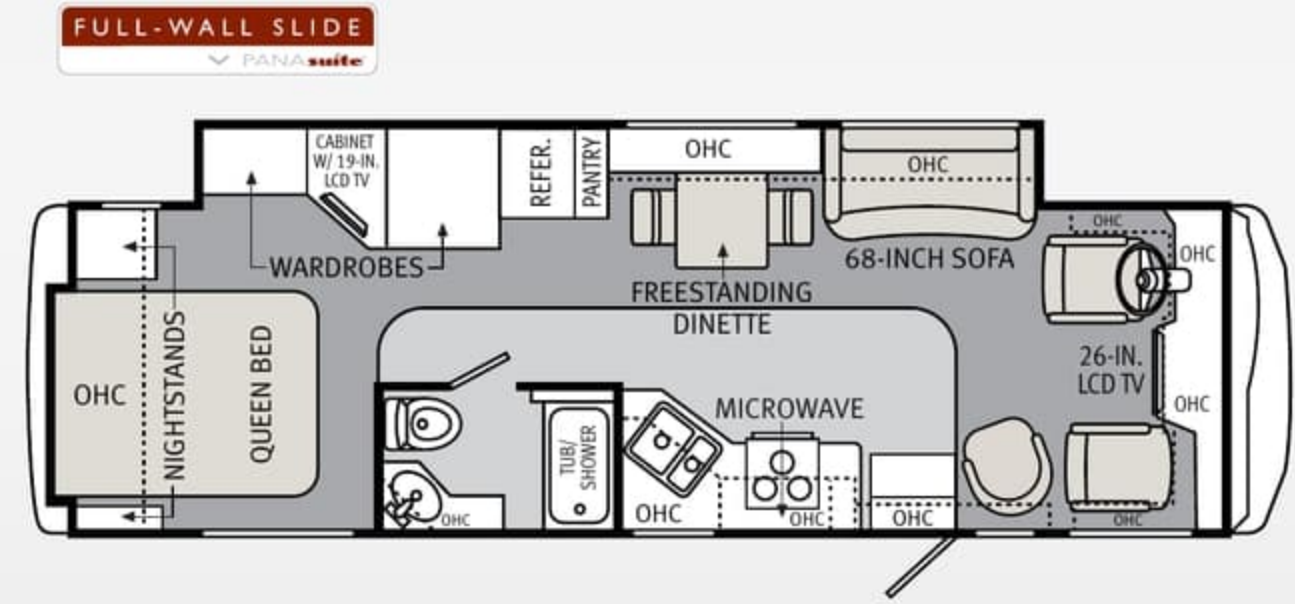

MORE TO STORE.

Monarch features a large, pass-through storage bay with side-hinged baggage doors.

C 33SFD

C 33SFS

A B D 34SBD

B E 36SFD

FLOORPLANS FOR LIVING.

Select from four floorplan designs in lengths of 33, 34 and 36 feet, including a double-slide and three spacious full-wall slides, along with multiple furniture options and configurations.