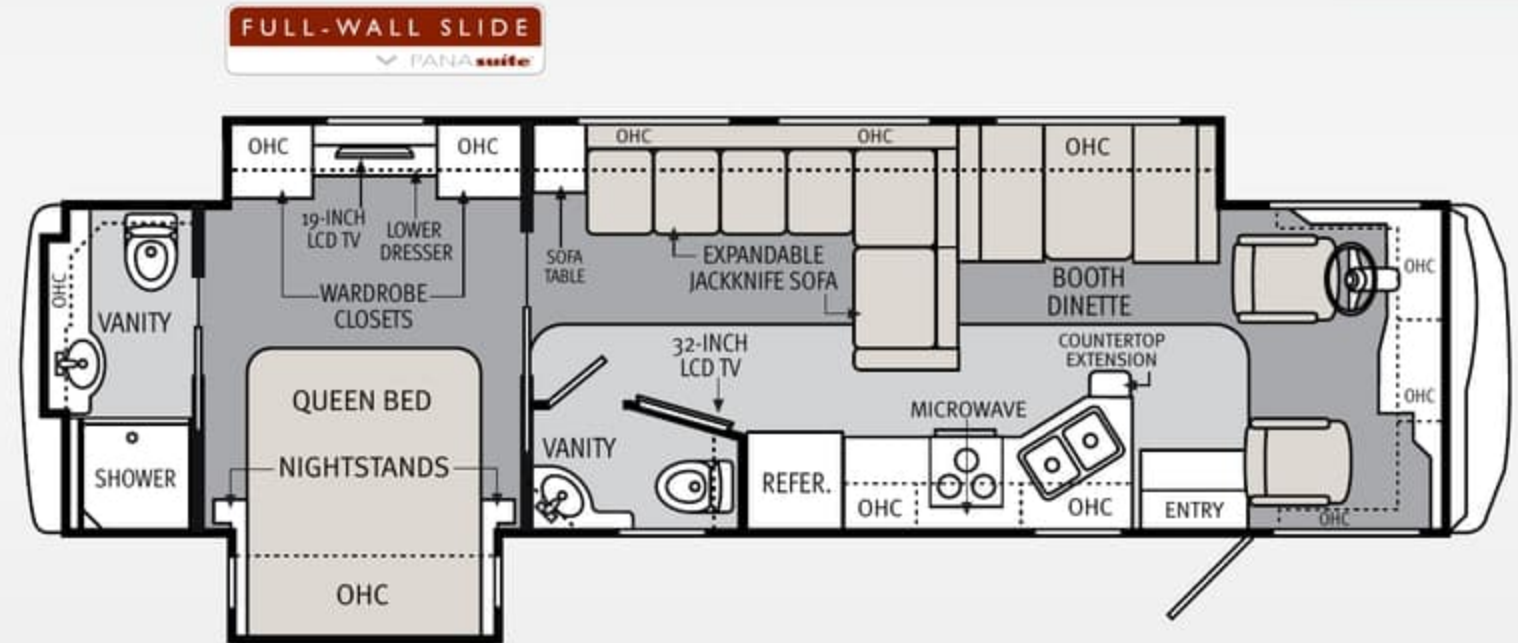

MORE TO STORE.

Monarch features a large, pass-through storage bay with side-hinged baggage doors.

C 33SFD

C 33SFS

A B D 34SBD

B E 36SFD

FLOORPLANS FOR LIVING.

Select from four floorplan designs in lengths of 33, 34 and 36 feet, including a double-slide and three spacious full-wall slides, along with multiple furniture options and configurations.