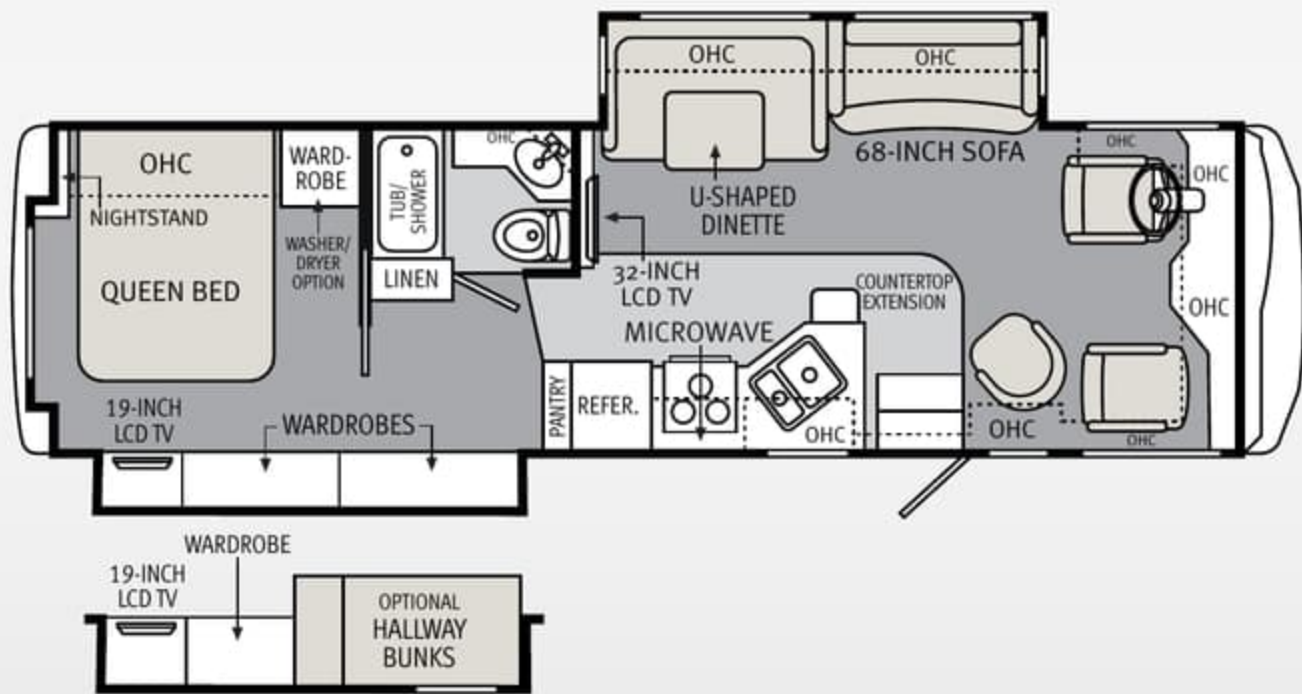

MORE TO STORE.

Monarch features a large, pass-through storage bay with side-hinged baggage doors.

C 33SFD

C 33SFS

A B D 34SBD

B E 36SFD

FLOORPLANS FOR LIVING.

Select from four floorplan designs in lengths of 33, 34 and 36 feet, including a double-slide and three spacious full-wall slides, along with multiple furniture options and configurations.