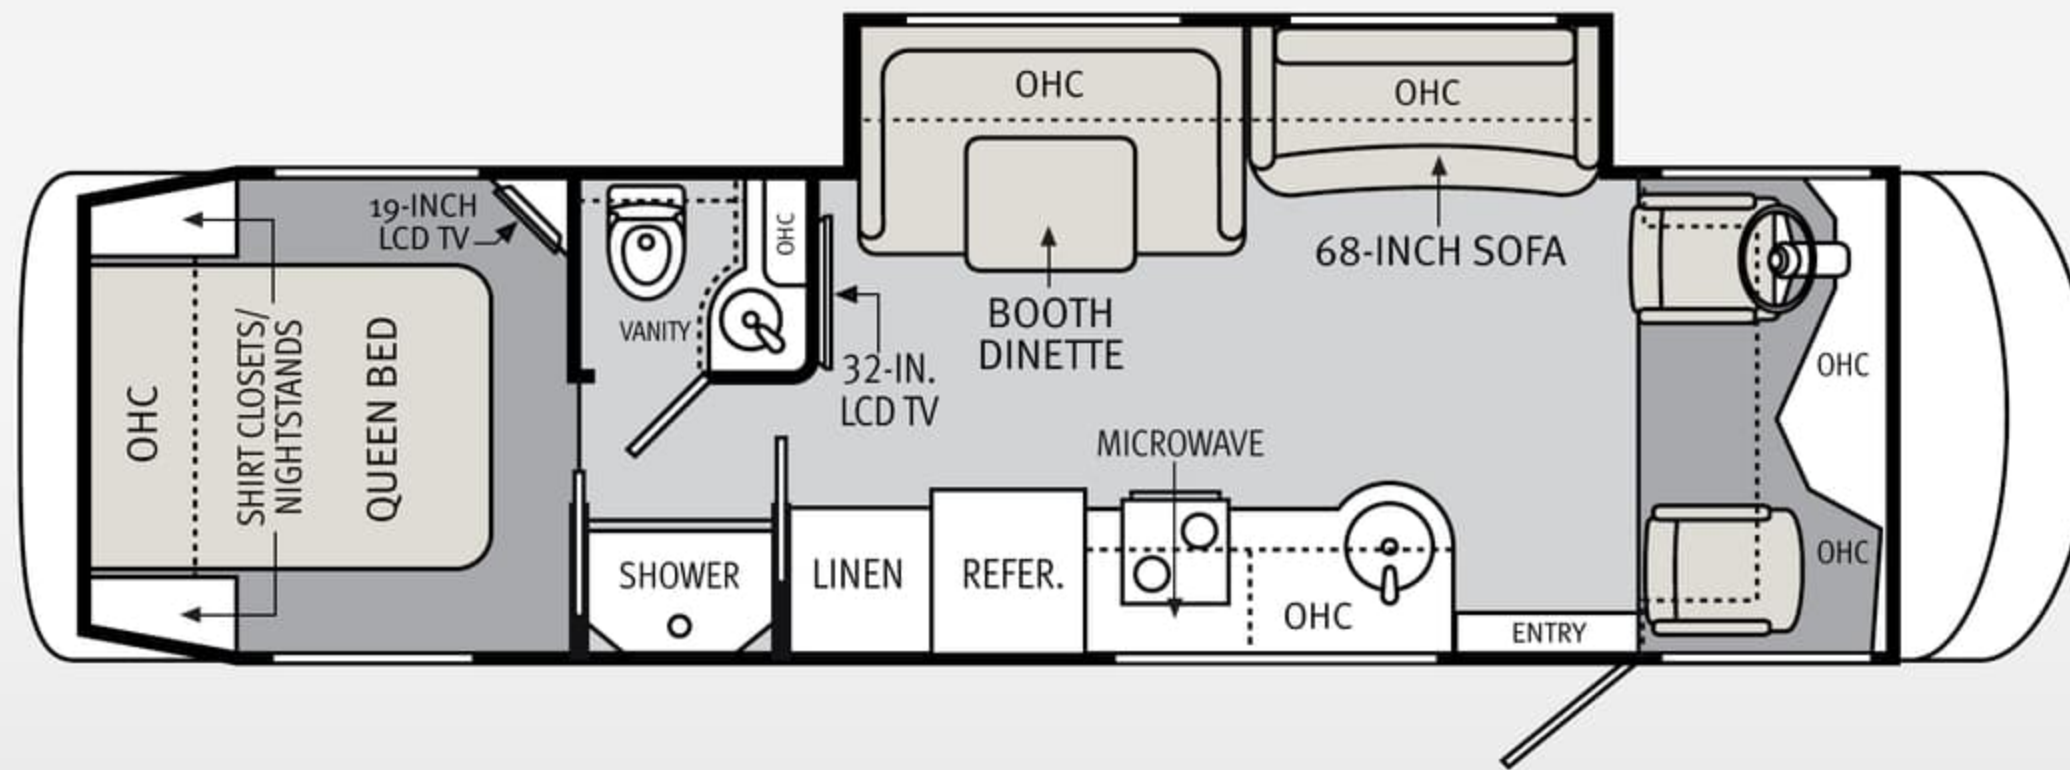

A B C

32PBS

A B C

35PBD

FLOORPLANS FOR LIVING.

Select from two floorplan designs in lengths of 32 and 35 feet, including a single and double-slide, along with multiple furniture options and configurations.

32PBS

A B C

35PBD

FLOORPLANS FOR LIVING.

Select from two floorplan designs in lengths of 32 and 35 feet, including a single and double-slide, along with multiple furniture options and configurations.

FURNITURE OPTIONS: