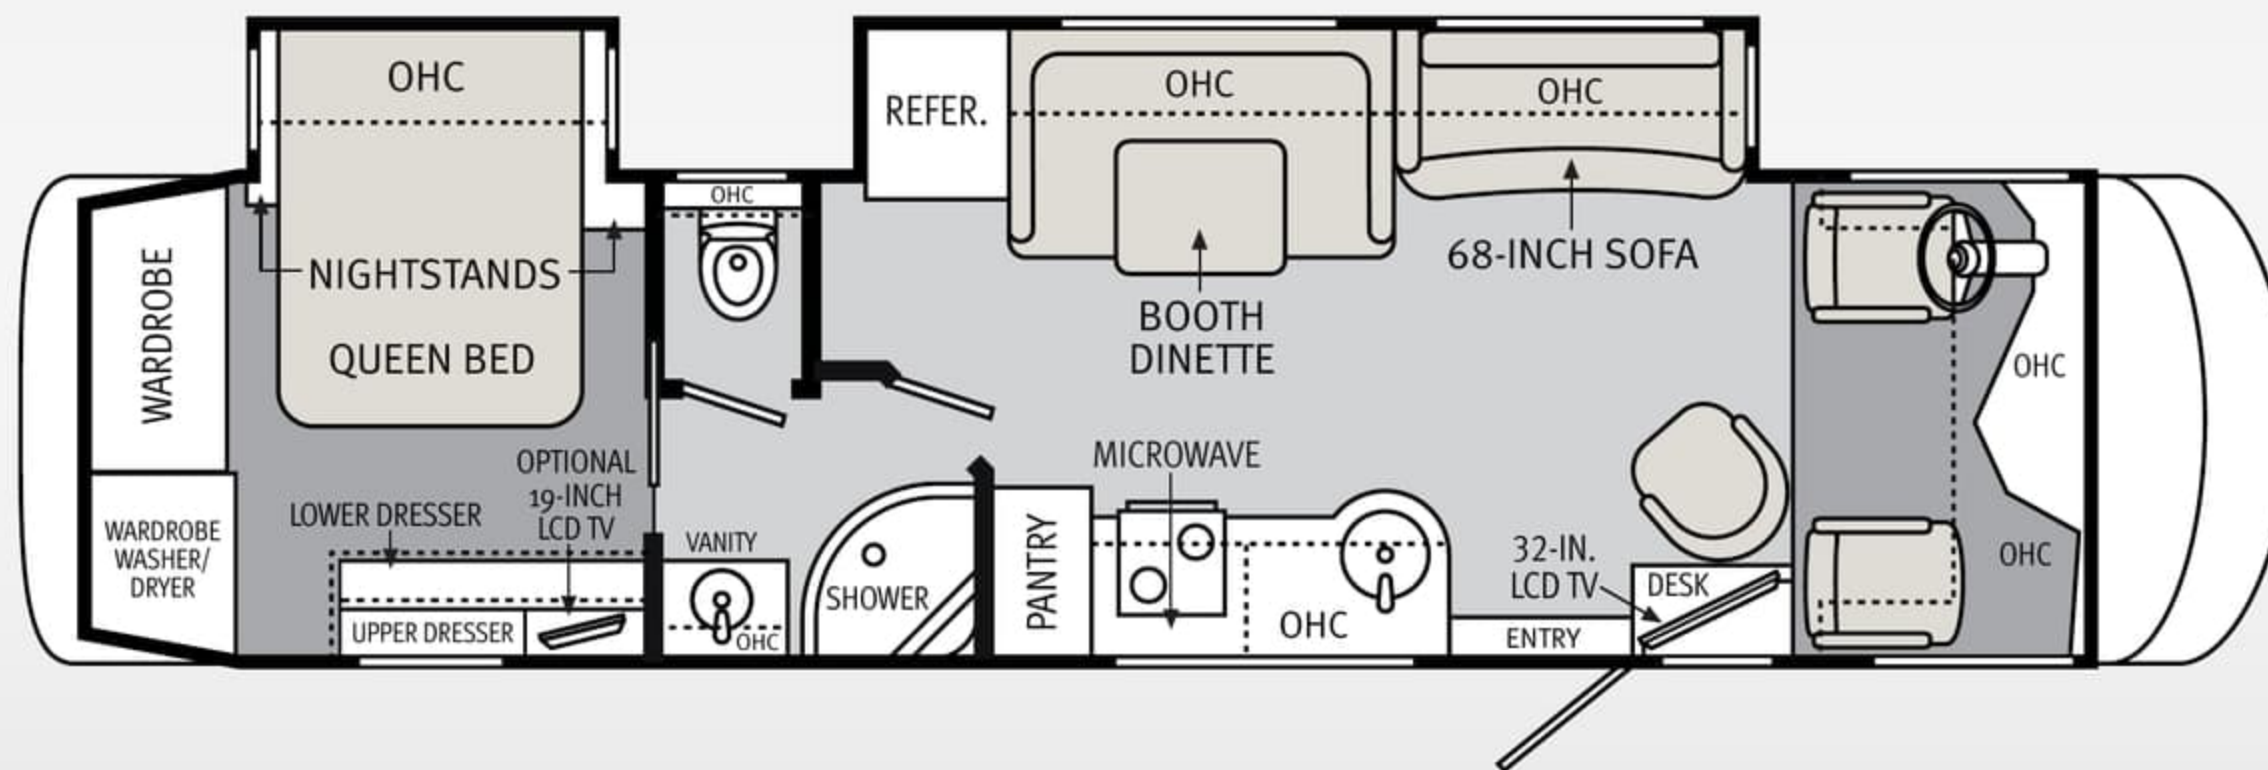

A B C

32PBS

A B C

35PBD

FLOORPLANS FOR LIVING.

Select from two floorplan designs in lengths of 32 and 35 feet, including a single and double-slide, along with multiple furniture options and configurations.

32PBS

A B C

35PBD

FLOORPLANS FOR LIVING.

Select from two floorplan designs in lengths of 32 and 35 feet, including a single and double-slide, along with multiple furniture options and configurations.

FURNITURE OPTIONS: