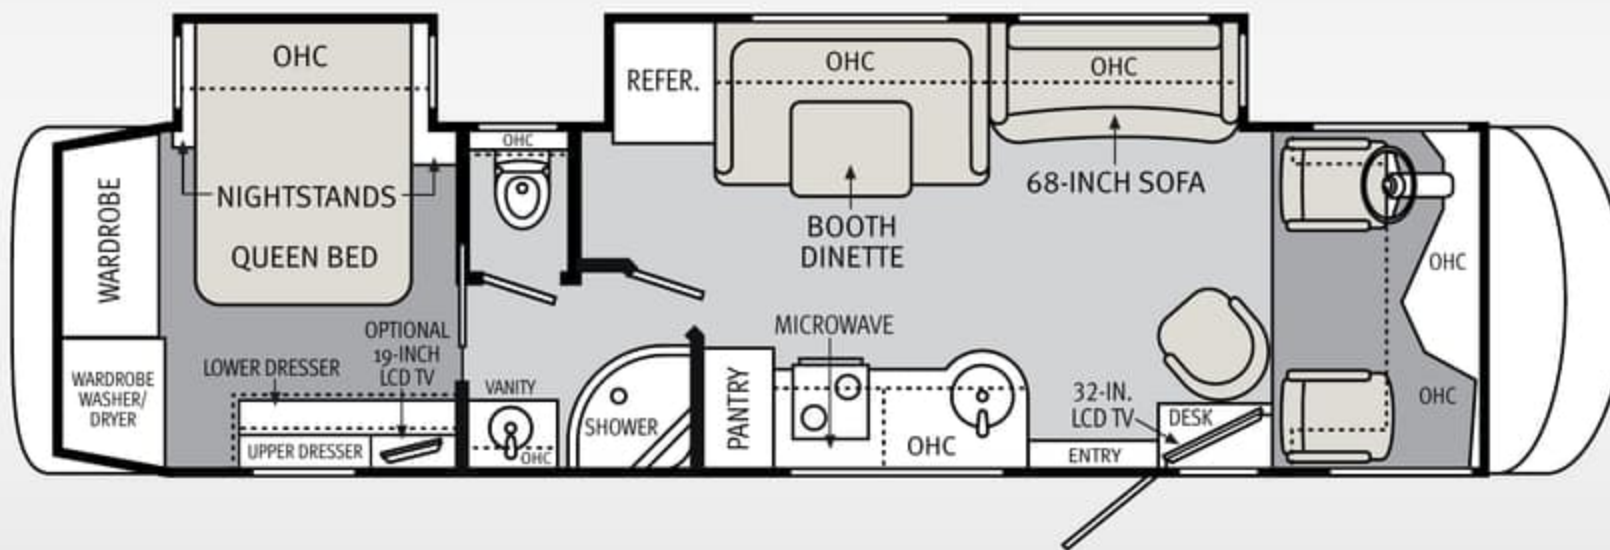

A B C

32PBS

A B C

35PBD

FLOORPLANS FOR LIVING.

Select from two floorplan designs in lengths of 32 and 35 feet, including a single and double-slide, along with multiple furniture options and configurations.