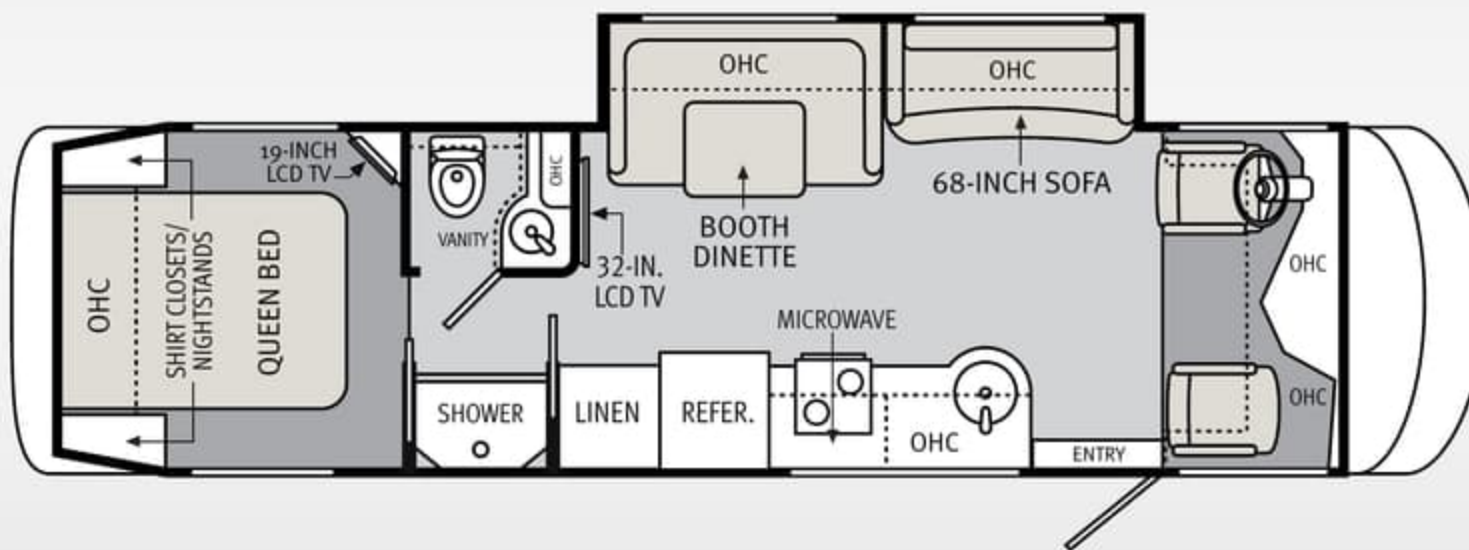

A B C

32PBS

A B C

35PBD