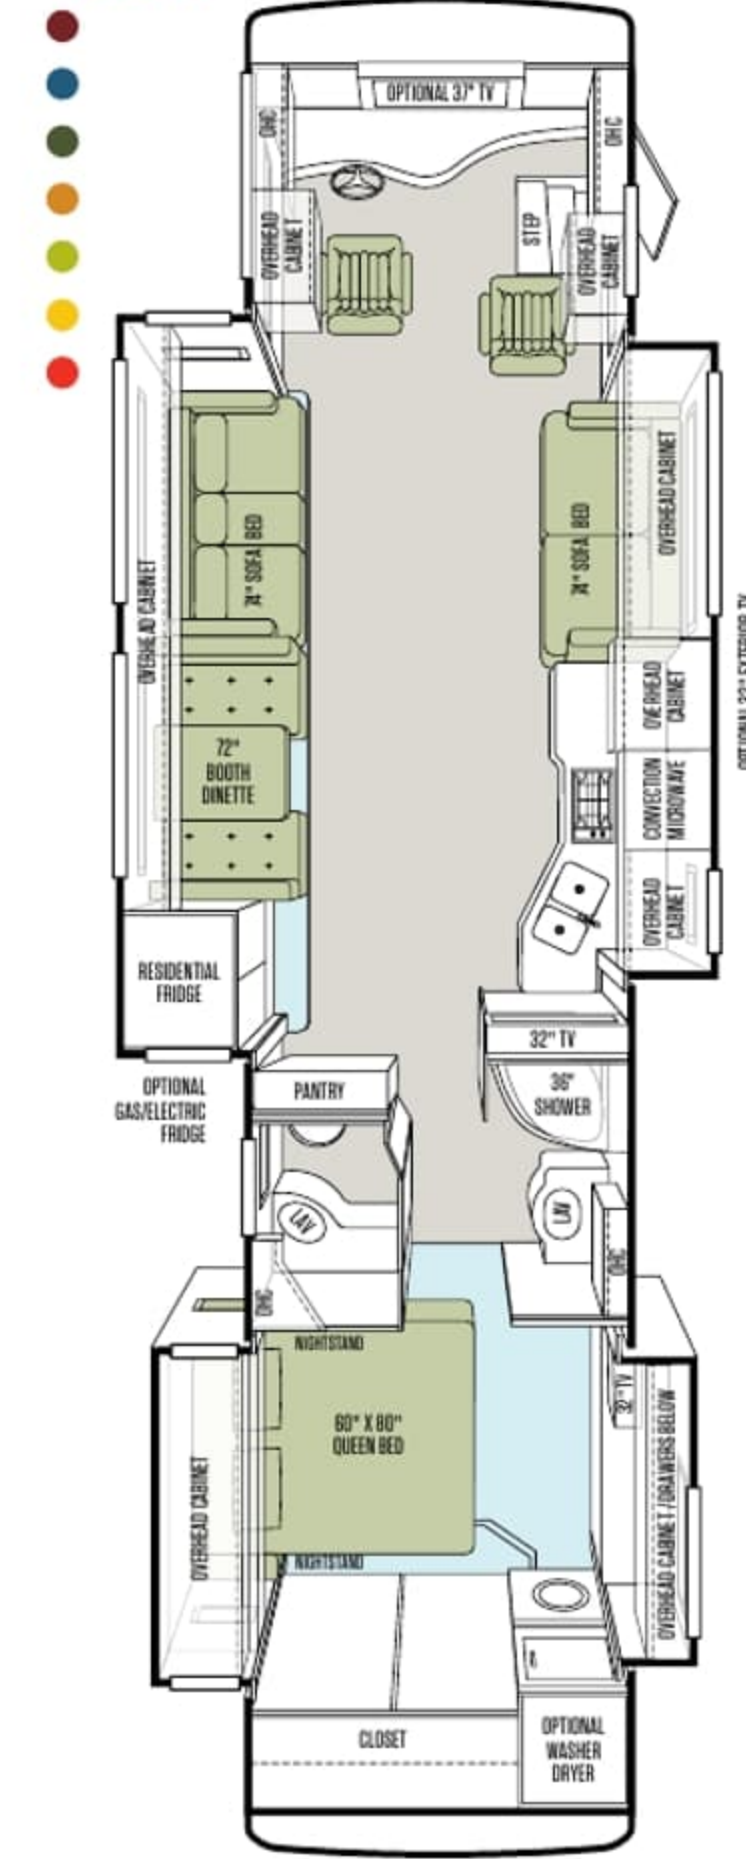

40 QBH

40 QKH

40 QTH

42 QBH

Optional :

Additional floor plans may be added throughout the model year. For a complete and current list of available floor plans and options, visit us online at tiffinmotorhomes.com

Entertainment Center with Fireplace Option

Entertainment Center with Cabinets Instead of Fireplace

Leather Lift Recliner and Flip Table

Pantry Replacing Midsection TV with Relocated Entertainment Center

Home is where the hearth is.

SCAN WITH YOUR
SMART PHONE
FOR MORE INFO

Specifications

**Freightliner® Chassis
42 QBH**

- Freightliner Chassis with Cummins ISL 400 HP/1250 Lb. Torque
- GVWR: 45,000 Lb.
- GCWR: 55,000 Lb.

**Freightliner® Chassis
40 QBH, 40 QKH, 40 QTH**