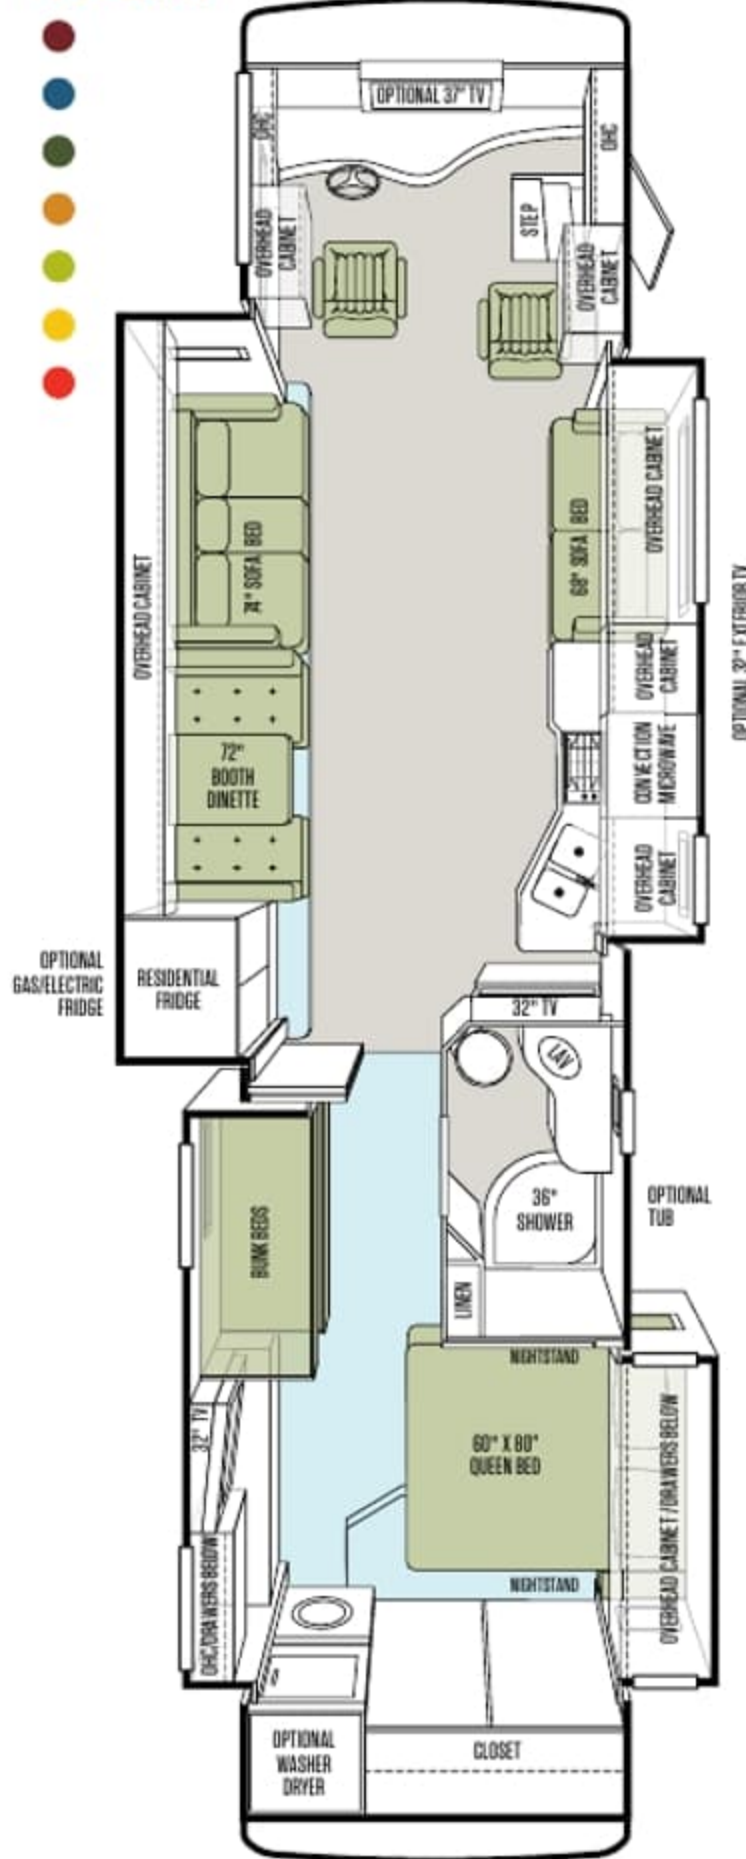

40 QBH

40 QKH

40 QTH

42 QBH

Optional :

Additional floor plans may be added throughout the model year. For a complete and current list of available floor plans and options, visit us online at tiffinmotorhomes.com

Entertainment Center with Fireplace Option

Entertainment Center with Cabinets Instead of Fireplace

Leather Lift Recliner and Flip Table

Pantry Replacing Midsection TV with Relocated Entertainment Center

Home is where the hearth is.

Transform your living area into a cozy family room with the glow of an all-season fireplace within your entertainment center. Safely powered by electricity, our optional fireplace creates a warm ambiance to make you feel at home. For a comfy seat by the fire, there's an optional lift recliner with flip table. Prefer more storage instead of a fireplace? Additional cabinet options are available, too. At Tiffin, we always deliver just what you need to feel right at home. For all options, visit tiffinmotorhomes.com