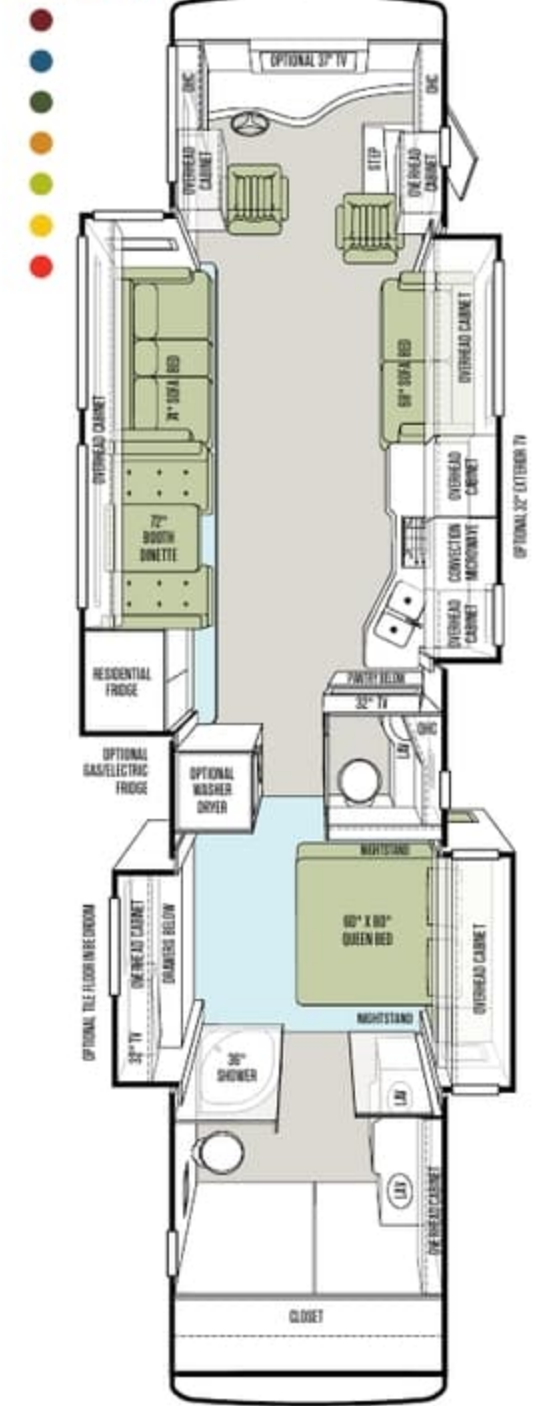

40 QBH

40 QKH

40 QTH

42 QBH

Optional :

Additional floor plans may be added throughout the model year. For a complete and current list of available floor plans and options, visit us online at tiffinmotorhomes.com

Entertainment Center with Fireplace Option

Entertainment Center with Cabinets Instead of Fireplace

Leather Lift Recliner and Flip Table

Pantry Replacing Midsection TV with Relocated Entertainment Center

Home is where the hearth is.

Transform your living area into a cozy family room with the glow of an all-season fireplace within your entertainment center. Safely powered by electricity, our optional fireplace creates a warm ambiance to make you feel at home. For a comfy seat by the fire, there's an optional lift recliner with flip table. Prefer more storage instead of a fireplace? Additional cabinet options are available, too. At Tiffin, we always deliver just what you need to feel right at home. For all options, visit tiffinmotorhomes.com