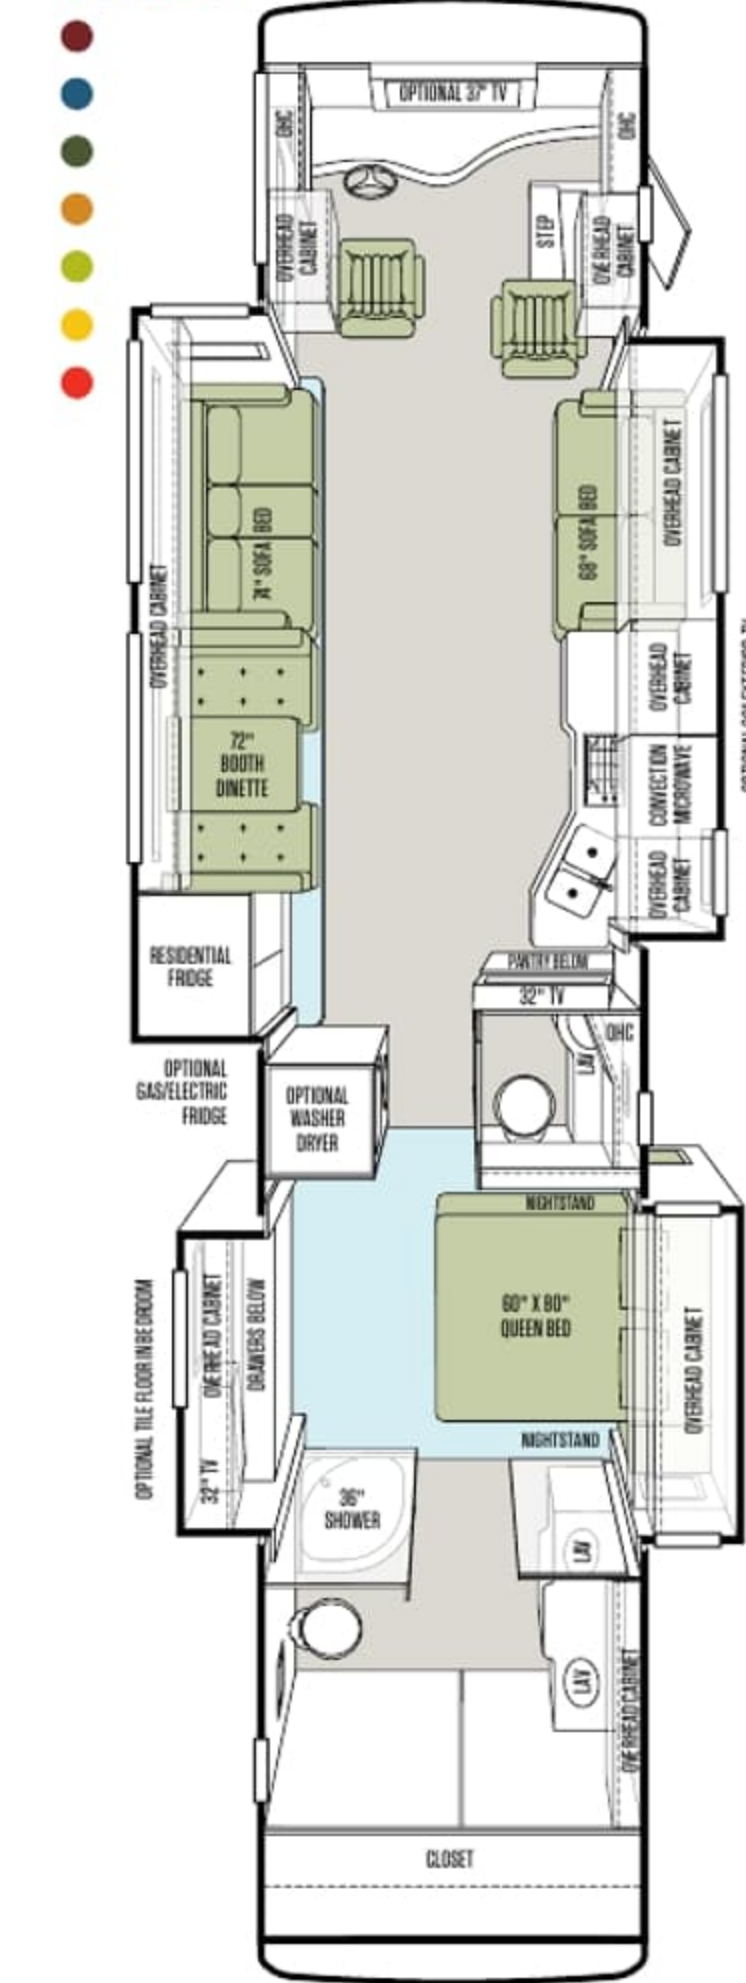

40 QBH

40 QKH

40 QTH

42 QBH

Optional :

Additional floor plans may be added throughout the model year. For a complete and current list of available floor plans and options, visit us online at tiffinmotorhomes.com

Entertainment Center with Fireplace Option

Entertainment Center with Cabinets Instead of Fireplace

Leather Lift Recliner and Flip Table

Pantry Replacing Midsection TV with Relocated Entertainment Center

Home is where the hearth is.

Transform your living area into a cozy family room with the glow of an all-season fireplace within your entertainment center. Safely powered by electricity, our optional fireplace creates a warm ambiance to make you feel at home. For a comfy seat by the fire, there's an optional lift recliner with flip table. Prefer more storage instead of a fireplace? Additional cabinet options are available, too. At Tiffin, we always deliver just what you need to feel right at home. For all options, visit tiffinmotorhomes.com