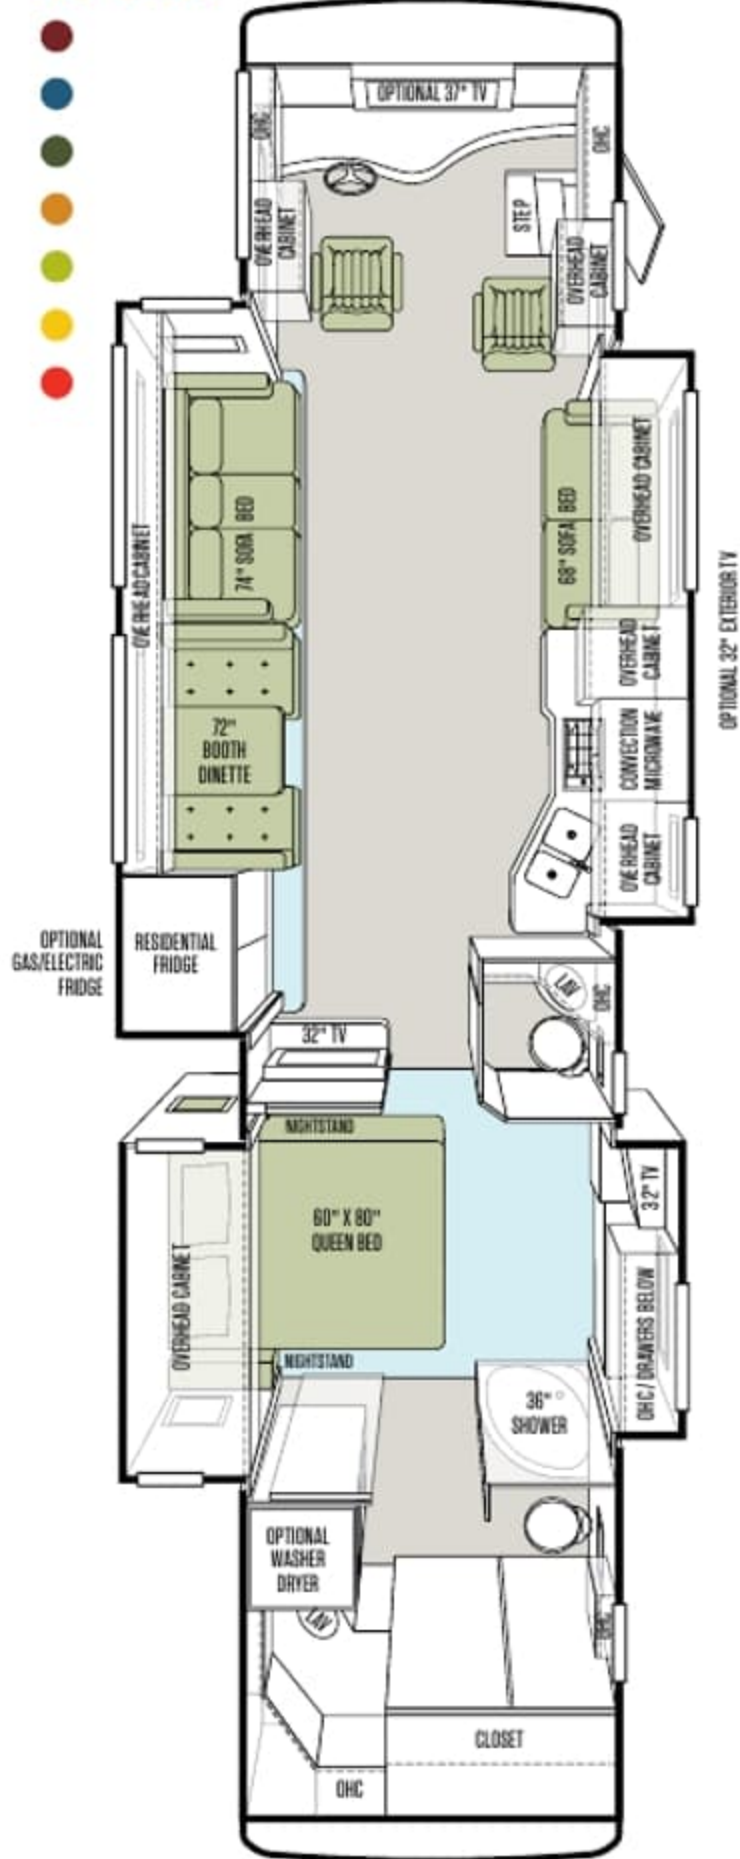

40 QBH

40 QKH

40 QTH

42 QBH

Optional :

Additional floor plans may be added throughout the model year. For a complete and current list of available floor plans and options, visit us online at tiffinmotorhomes.com

Entertainment Center with Fireplace Option

Entertainment Center with Cabinets Instead of Fireplace

Leather Lift Recliner and Flip Table

Pantry Replacing Midsection TV with Relocated Entertainment Center

Home is where the hearth is.

Transform your living area into a cozy family room with the glow of an all-season fireplace within your entertainment center. Safely powered by electricity, our optional fireplace creates a warm ambiance to make you feel at home. For a comfy seat by the fire, there's an optional lift recliner with flip table. Prefer more storage instead of a fireplace? Additional cabinet options are available, too. At Tiffin, we always deliver just what you need to feel right at home. For all options, visit tiffinmotorhomes.com