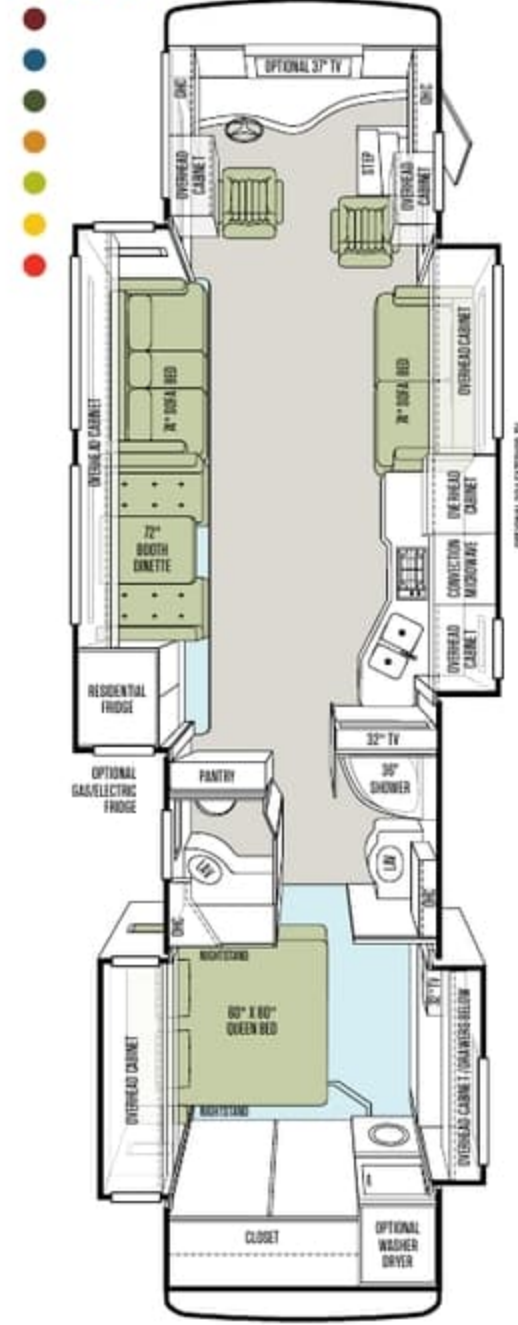

40 QBH

40 QKH

40 QTH

42 QBH

Optional :

Additional floor plans may be added throughout the model year. For a complete and current list of available floor plans and options, visit us online at tiffinmotorhomes.com

Entertainment Center with Fireplace Option

Entertainment Center with Cabinets Instead of Fireplace

Leather Lift Recliner and Flip Table

Pantry Replacing Midsection TV with Relocated Entertainment Center

Home is where the hearth is.

SCAN WITH YOUR
SMART PHONE
FOR MORE INFO

Specifications

**Freightliner® Chassis
42 QBH**

- Freightliner Chassis with Cummins ISL 400 HP/1250 Lb. Torque
- GVWR: 45,000 Lb.
- GCWR: 55,000 Lb.

**Freightliner® Chassis
40 QBH, 40 QKH, 40 QTH**