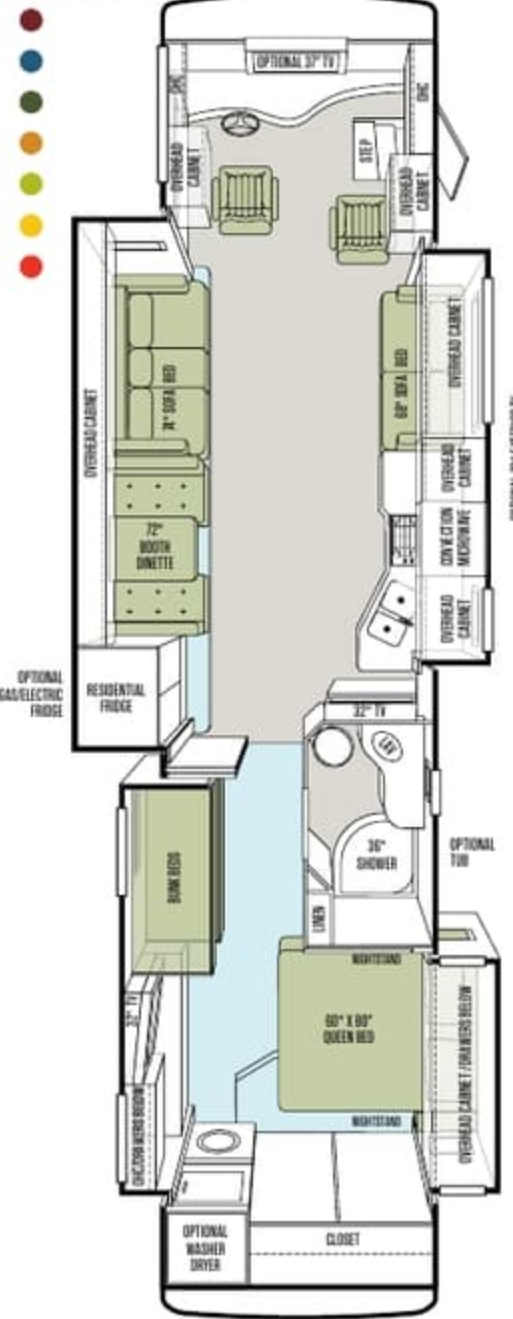

40 QBH

40 QKH

40 QTH

42 QBH

Optional :

Additional floor plans may be added throughout the model year. For a complete and current list of available floor plans and options, visit us online at tiffinmotorhomes.com

Entertainment Center with Fireplace Option

Entertainment Center with Cabinets Instead of Fireplace

Leather Lift Recliner and Flip Table

Pantry Replacing Midsection TV with Relocated Entertainment Center

Home is where the hearth is.

SCAN WITH YOUR
SMART PHONE
FOR MORE INFO

Specifications

**Freightliner® Chassis
42 QBH**

- Freightliner Chassis with Cummins ISL 400 HP/1250 Lb. Torque
- GVWR: 45,000 Lb.
- GCWR: 55,000 Lb.

**Freightliner® Chassis
40 QBH, 40 QKH, 40 QTH**