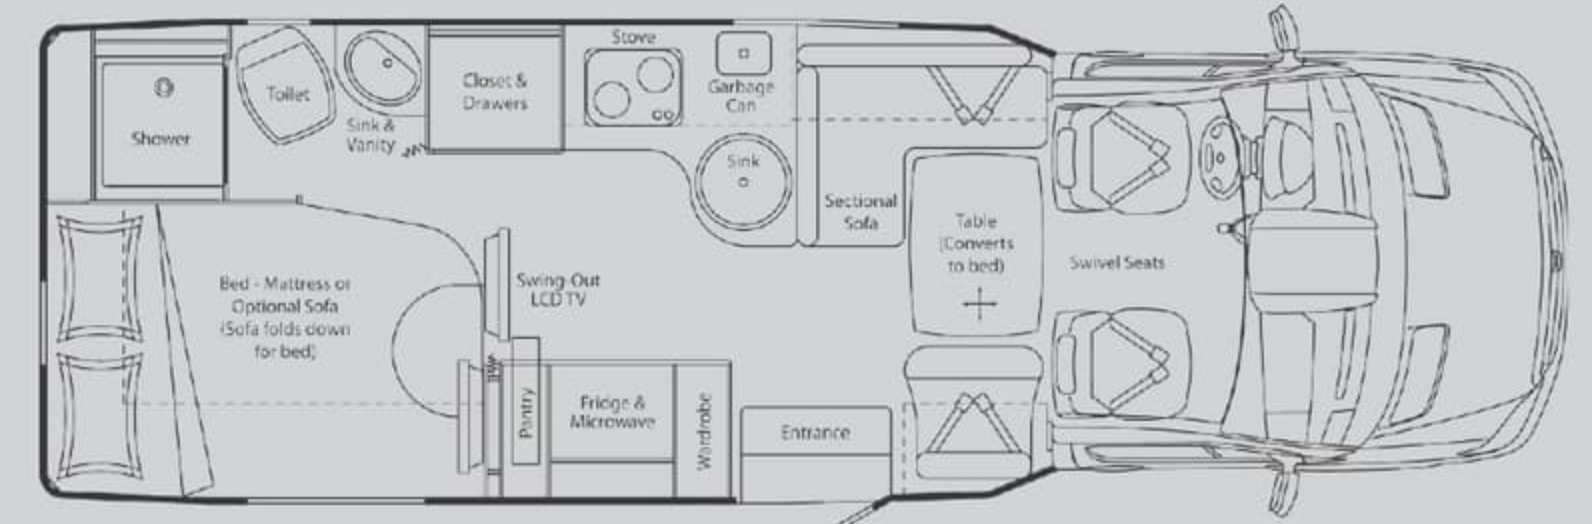

TWO CHASSIS. ONE FLOORPLAN.

SERENITY [Diesel]