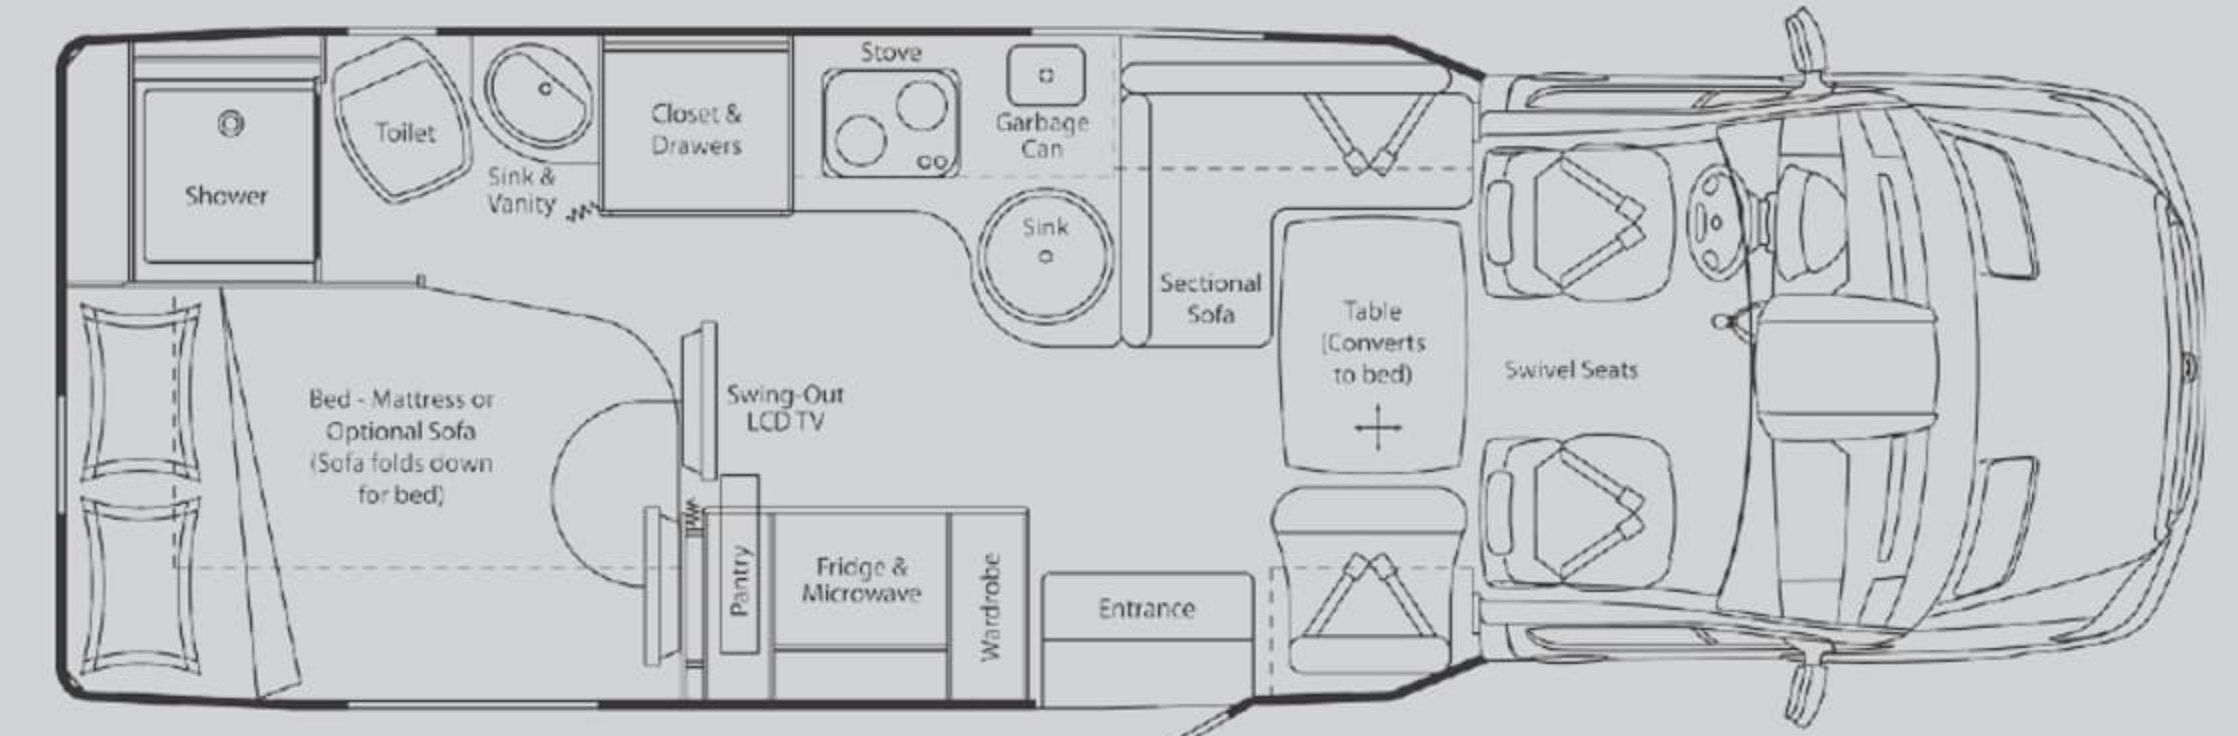

TWO CHASSIS. ONE FLOORPLAN.

SERENITY [Diesel]