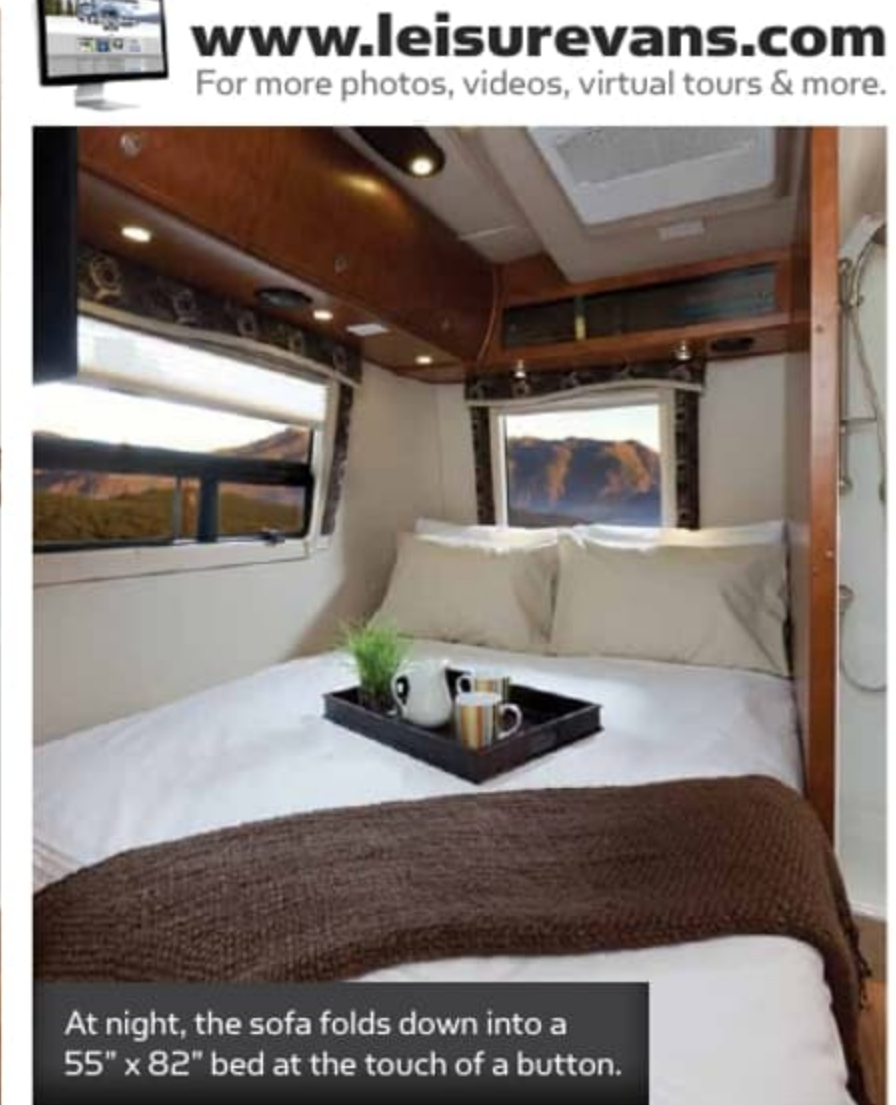

At night, the sofa folds down into a 55" x 82" bed at the touch of a button.