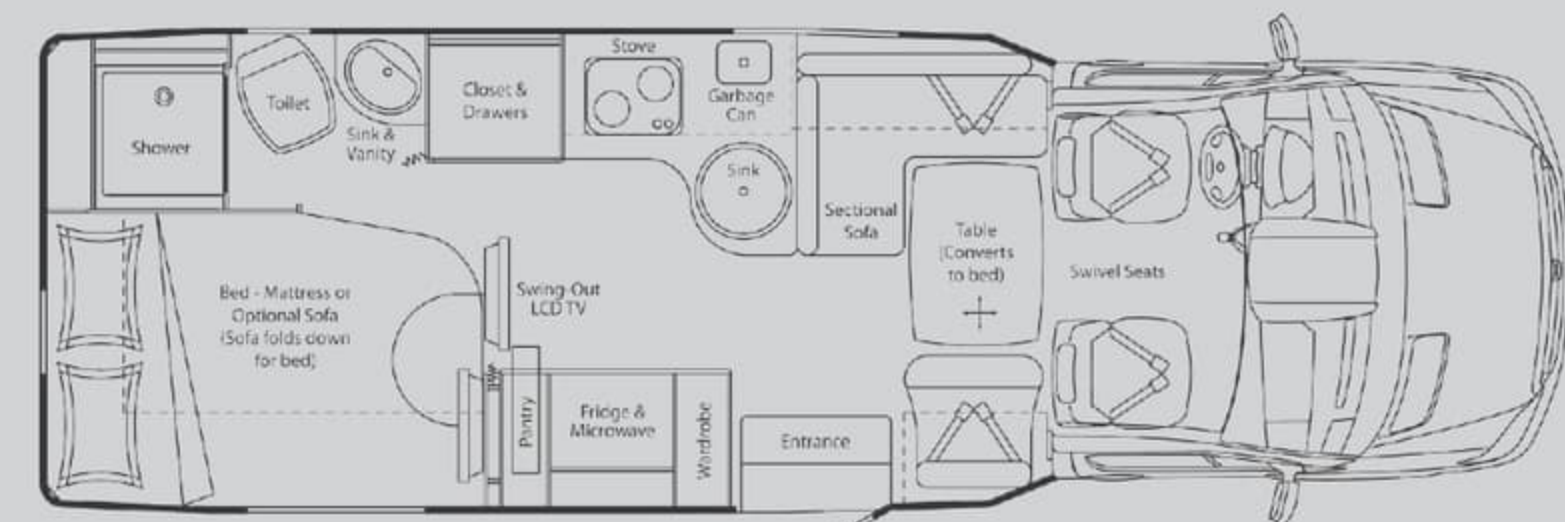

TWO CHASSIS. ONE FLOORPLAN.

SERENITY [Diesel]