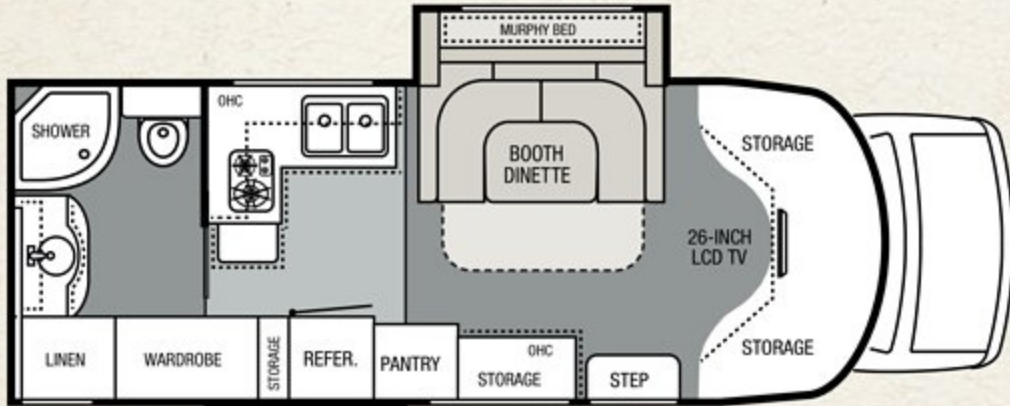

Note: Colors depicted are a reasonable representation though they may not be an exact match of the actual colors due to variances in processing and production.

- › Soft touch padded vinyl ceiling with recessed flush-mounted halogen lights.
- › Fabric window valances. Skylight in living area with shade.
- › Hardwood cabinets with raised panels and decorative glass accents, hidden hinges and halogen undercabinet lighting.
- › Stainless steel microwave. Stainless steel recessed 2-burner cook top in select floor plan. Optional pull out pantry.
- › Two-tone leatherette booth dinette with storage drawers.
- › Spacious bath with radius sliding glass shower door. Solid surface countertop. Dual purpose vanity mirror/window.
- › Queen-sized electric murphy bed with decorative headboard and sconces. (25RBS)
- › Maximum storage for its class.
- › Optional Energy Management System to optimize power distribution.
- › 13.5M BTU air conditioner with ducted air. 15M BTU AC option available.
- › Optional all weather package with enclosed heated tanks and dual-pane windows.

EXTERIOR

- › Optional exterior shower.
- › Flexible mega storage for interior/ exterior use. (25RBS)
- › Enclosed roof-mounted awning.
- › Optional exterior audio entertainment center.

25PCS

- > Queen bed with mega storage
- > Full bath
- > Galley kitchen

TABASCO

25RBS

- > Convertible booth dinette to queen murphy bed
- > Spacious bath with corner shower
- > Large wardrobe and storage

STERLING

CITYSCAPE

29PBT

- > Separate bedroom with queen bed
- > Sofa hide-a-bed
- > Seating for up to 9