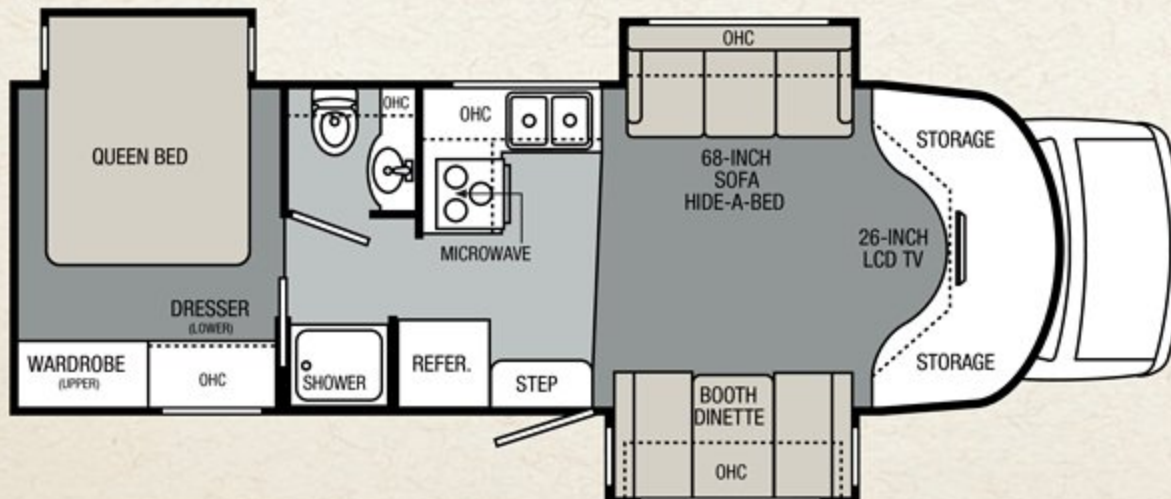

INTERIOR

- › In-Dash AM/FM/CD Stereo radio with Sirius Ready Compatibility, USB Port for MP3 player/flash drives, and Weather Band. 5.6" LCD back up camera monitor system with DVD player.
- › Electric lift LCD TV standard in the living area (25RBS) frees up valuable counter space. Optional bedroom TV, DVD player or surround sound system.

Note: Colors depicted are a reasonable representation though they may not be an exact match of the actual colors due to variances in processing and production.

- › Soft touch padded vinyl ceiling with recessed flush-mounted halogen lights.
- › Fabric window valances. Skylight in living area with shade.
- › Hardwood cabinets with raised panels and decorative glass accents, hidden hinges and halogen undercabinet lighting.
- › Stainless steel microwave. Stainless steel recessed 2-burner cook top in select floor plan. Optional pull out pantry.
- › Two-tone leatherette booth dinette with storage drawers.
- › Spacious bath with radius sliding glass shower door. Solid surface countertop. Dual purpose vanity mirror/window.
- › Queen-sized electric murphy bed with decorative headboard and sconces. (25RBS)
- › Maximum storage for its class.
- › Optional Energy Management System to optimize power distribution.
- › 13.5M BTU air conditioner with ducted air. 15M BTU AC option available.
- › Optional all weather package with enclosed heated tanks and dual-pane windows.

EXTERIOR

- › Optional exterior shower.
- › Flexible mega storage for interior/ exterior use. (25RBS)
- › Enclosed roof-mounted awning.
- › Optional exterior audio entertainment center.

25PCS

- > Queen bed with mega storage
- > Full bath
- > Galley kitchen

TABASCO

25RBS

- > Convertible booth dinette to queen murphy bed
- > Spacious bath with corner shower
- > Large wardrobe and storage

STERLING

CITYSCAPE

29PBT

- > Separate bedroom with queen bed
- > Sofa hide-a-bed
- > Seating for up to 9