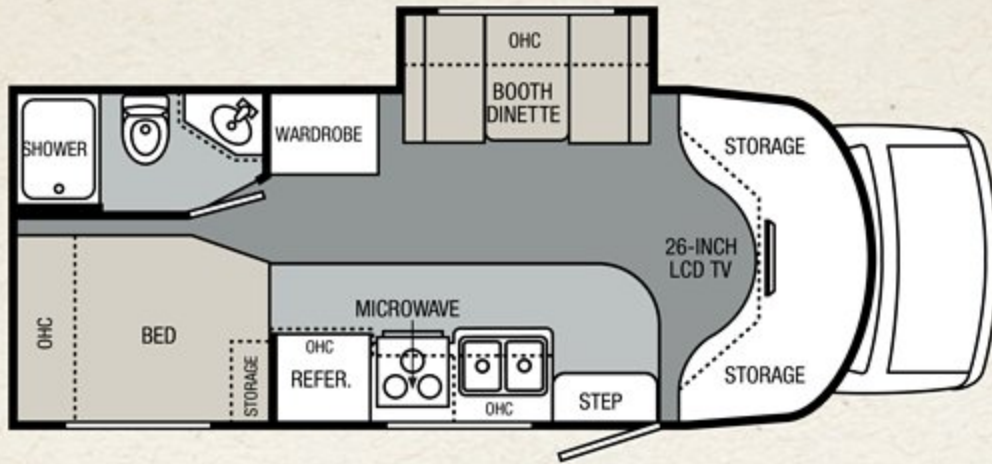

INTERIOR

- › In-Dash AM/FM/CD Stereo radio with Sirius Ready Compatibility, USB Port for MP3 player/flash drives, and Weather Band. 5.6" LCD back up camera monitor system with DVD player.
- › Electric lift LCD TV standard in the living area (25RBS) frees up valuable counter space. Optional bedroom TV, DVD player or surround sound system.

Note: Colors depicted are a reasonable representation though they may not be an exact match of the actual colors due to variances in processing and production.

- › Soft touch padded vinyl ceiling with recessed flush-mounted halogen lights.
- › Fabric window valances. Skylight in living area with shade.
- › Hardwood cabinets with raised panels and decorative glass accents, hidden hinges and halogen undercabinet lighting.
- › Stainless steel microwave. Stainless steel recessed 2-burner cook top in select floor plan. Optional pull out pantry.
- › Two-tone leatherette booth dinette with storage drawers.
- › Spacious bath with radius sliding glass shower door. Solid surface countertop. Dual purpose vanity mirror/window.
- › Queen-sized electric murphy bed with decorative headboard and sconces. (25RBS)
- › Maximum storage for its class.
- › Optional Energy Management System to optimize power distribution.
- › 13.5M BTU air conditioner with ducted air. 15M BTU AC option available.
- › Optional all weather package with enclosed heated tanks and dual-pane windows.

EXTERIOR

- › Optional exterior shower.
- › Flexible mega storage for interior/ exterior use. (25RBS)
- › Enclosed roof-mounted awning.
- › Optional exterior audio entertainment center.

25PCS

- > Queen bed with mega storage
- > Full bath
- > Galley kitchen

TABASCO

25RBS

- > Convertible booth dinette to queen murphy bed
- > Spacious bath with corner shower
- > Large wardrobe and storage

STERLING

CITYSCAPE

29PBT

- > Separate bedroom with queen bed
- > Sofa hide-a-bed
- > Seating for up to 9