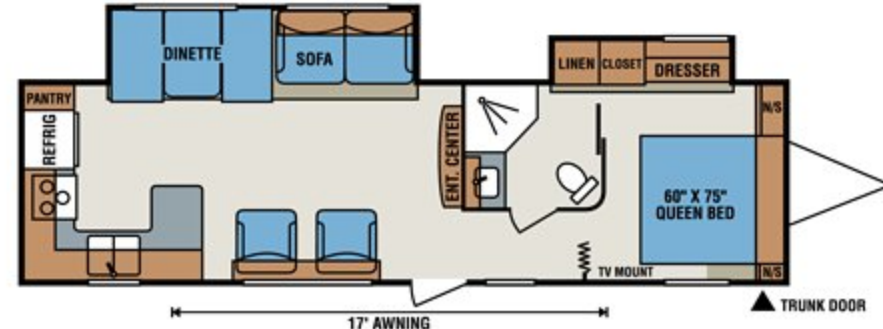

Travel Trailers

S321RKS

TRAVEL TRAILERS

	S202RB	S202SRB	S2303S	S241RKS	S242BH	S242SBH	S260BH	S262RK	S272BH	S280RL	S290RBK
UVW (Unloaded Vehicle Wt.)*	3,711	4,070	4,520	4,575	4,323	4,628	5,590	5,470	4,736	5,878	6,150
Dry Hitch Weight*	456	491	450	502	505	579	520	580	570	683	656
Dry Axle Weight*	3,255	3,579	4,070	4,073	3,818	4,049	5,070	4,890	4,166	5,195	5,494
NCC (Net Carrying Capacity)	1,789	1,430	1,480	1,425	1,677	1,372	1,410	1,530	2,264	1,122	850
GVWR	5,500	5,500	6,000	6,000	6,000	6,000	7,000	7,000	7,000	7,000	7,000
Interior Height	78"	78"	78"	78"	78"	78"	82"	82"	78"	82"	82"
Exterior Height w/AC	10' 1"	10' 1"	10' 2"	10' 1"	10' 1"	10' 1"	11' 2"	11' 2"	10' 1"	11' 1"	11' 1"
Exterior Width	96"	96"	96"	96"	96"	96"	96"	96"	96"	96"	96"
Exterior Length	21' 11"	22' 5"	24' 11"	26'	26' 6"	26' 9"	29' 3"	28' 5"	29' 11"	30'	31'
Refrigerator (cu. feet)	5	5	5	5	5	5	5	5	5	5	5
Water Htr. Cap. (gal. G/E w/DSI)	6	6	6	6	6	6	6	6	6	6	6
Fresh Water Cap. (gal.)	38	38	38	38	38	38	40	40	38	38	38
Waste Water Cap. (gal.)	32	32	32	32	32	32	32	32	32	32	32
Gray Water Cap. (gal.)	32	32	32	32	32	32	32	64	32	32	32
LP Gas Cap. (lbs.)	40	40	40	40	40	40	40	40	40	40	40
Furnace BTUs (1,000s)	16	16	20	20	20	20	25	25	20	25	25
Tire Size	14"	14"	14"	14"	14"	14"	14"	14"	14"	14"	14"
Awning	12'	12'	17'	14'	14'	14'	15'	16'	15'	15'	16'

*This weight reflects the rolling average unit weight for each model. Your trailer weight will vary according to optional equipment.