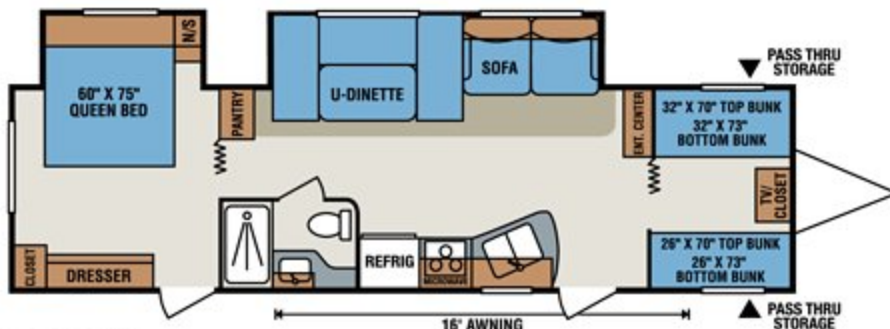

S301BH

S314BHK

S321RKS

S330BH

S330BH
Bunk/Dinette Option

S330BH
Bunk/Dinette Option

TRAVEL TRAILERS

	S202RB	S202SRB	S2303S	S241RKS	S242BH	S242SBH	S260BH	S262RK	S272BH	S280RL	S290RBK
UVW (Unloaded Vehicle Wt.)*	3,711	4,070	4,520	4,575	4,323	4,628	5,590	5,470	4,736	5,878	6,150
Dry Hitch Weight*	456	491	450	502	505	579	520	580	570	683	656
Dry Axle Weight*	3,255	3,579	4,070	4,073	3,818	4,049	5,070	4,890	4,166	5,195	5,494
NCC (Net Carrying Capacity)	1,789	1,430	1,480	1,425	1,677	1,372	1,410	1,530	2,264	1,122	850
GVWR	5,500	5,500	6,000	6,000	6,000	6,000	7,000	7,000	7,000	7,000	7,000
Interior Height	78"	78"	78"	78"	78"	78"	82"	82"	78"	82"	82"
Exterior Height w/AC	10' 1"	10' 1"	10' 2"	10' 1"	10' 1"	10' 1"	11' 2"	11' 2"	10' 1"	11' 1"	11' 1"
Exterior Width	96"	96"	96"	96"	96"	96"	96"	96"	96"	96"	96"
Exterior Length	21' 11"	22' 5"	24' 11"	26'	26' 6"	26' 9"	29' 3"	28' 5"	29' 11"	30'	31'
Refrigerator (cu. feet)	5	5	5	5	5	5	5	5	5	5	5
Water Htr. Cap. (gal. G/E w/DSI)	6	6	6	6	6	6	6	6	6	6	6
Fresh Water Cap. (gal.)	38	38	38	38	38	38	40	40	38	38	38
Waste Water Cap. (gal.)	32	32	32	32	32	32	32	32	32	32	32
Gray Water Cap. (gal.)	32	32	32	32	32	32	32	64	32	32	32
LP Gas Cap. (lbs.)	40	40	40	40	40	40	40	40	40	40	40
Furnace BTUs (1,000s)	16	16	20	20	20	20	25	25	20	25	25
Tire Size	14"	14"	14"	14"	14"	14"	14"	14"	14"	14"	14"
Awning	12'	12'	17'	14'	14'	14'	15'	16'	15'	15'	16'