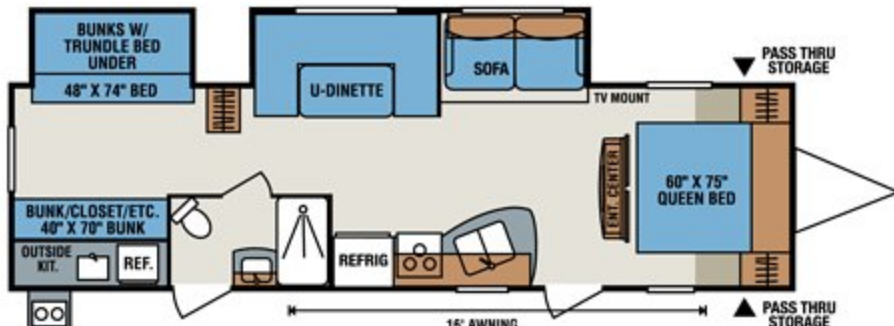

S322BHK

**VALUE
PACKED**

Enjoy the true
value and quality
of Sportsmen®...

and create the most
valuable moments of all.

FIFTH WHEELS

S301BH	S314BH	S314BHK	S321RKS	S322BHK	S330BH	S331BH	S235RK	S245BH	S265BH	S265RK	S265RL	S315BHK
6,280	6,222	6,510	6,730	7,060	7,115	7,550	5,925	6,110	7,130	7,230	7,370	7,830
760	684	589	780	600	773	760	860	1,210	1,440	1,310	1,450	1,420
5,520	5,538	5,921	5,950	6,460	6,342	6,790	5,065	4,900	5,690	5,920	5,920	6,410
1,720	1,778	1,490	2,070	1,740	1,685	1,250	1,075	1,490	1,670	1,570	1,430	970
8,000	8,000	8,000	8,800	8,800	8,800	8,800	7,000	7,600	8,800	8,800	8,800	8,800
82"	82"	82"	82"	82"	82"	82"	90"	90"	92"	91"	91"	91"
11' 4"	11' 1"	11' 1"	11' 4"	11' 2"	11' 1"	11' 4"	11' 8"	12' 1"	12' 4"	12' 3"	12' 3"	11' 11"
96"	96"	96"	96"	96"	96"	96"	96"	96"	96"	96"	96"	96"
32' 6"	33'	33'	34' 3"	34' 5"	35' 2"	35' 6"	25' 3"	26' 9"	30'	30' 6"	30' 6"	33' 1"
5	5	5	5	5	5	5	5	5	5	5	5	5
6	6	6	6	6	6	6	6	6	6	6	6	6
38	38	38	40	40	38	38	38	38	40	38	38	38
32	32	32	32	32	32	32	57	32	32	57	57	32
32	32	32	32	32	32	32	89	32	32	89	57	32
40	40	40	40	40	40	40	40	40	40	40	40	40
30	30	30	30	30	30	30	25	25	25	25	25	30
15"	15"	15"	15"	14"	15"	15"	14"	15"	15"	15"	15"	15"
16'	16'	16'	17'	16'	18'	16'	15'	16'	14'	15'	16'	17'