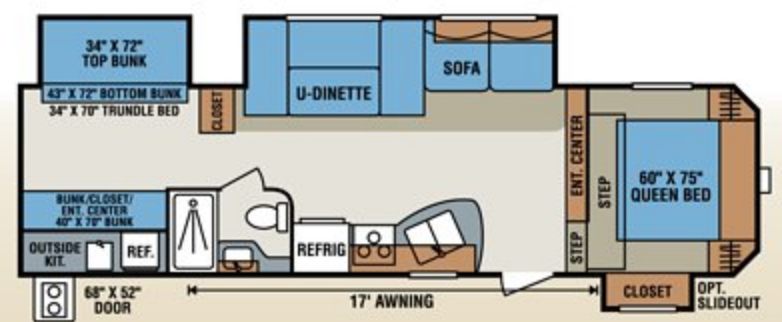

- 1 13,500 BTU A/C
- 2 Seamless 1-Piece Roofing Material
- 3 3/8" Decking
- 4 Vinyl Interior Ceiling Panel
- 5 4 1/2" Wood Truss Rafters, 16" O.C.
- 6 R-7 Batten Insulation
- 7 Insulated Ductwork
- 8 Exterior Clearance Lights
- 9 2x2 Wood Frame Front and End Walls
- 10 2x2 Wood Studs, 16" O.C.
- 11 Extra-Thick .024 Metal Siding
- 12 R-7 Batten Insulation
- 13 Decorative Luan Wall Board
- 14 Exterior Brake Lights
- 15 Darco® Moisture Barrier Underbelly
- 16 Extra-Large Radius Exterior Baggage Doors
- 17 Heavy Duty I-beam Frame Construction
- 18 R-7 Batten Insulation
- 19 Fully Welded Out Riggers
- 20 Heavy Duty Leaf Spring Axles
- 21 Heavy Duty Steel Wheels
- 22 Residential Style Carpet Pad
- 23 Rack and Pinion Electric Slide with Manual Override
- 24 Residential Carpet or Linoleum
- 25 Triple Sealed Slide Outs
- 26 Radius Entrance Door
- 27 Tinted Windows
- 28 Easy-Lube Axles
- 29 Extra Long Drip Spouts
- 30 Diamond Plate Front Plate
- 31 Heated Fresh Water Tank
- 32 Cable Hook Up
- 33 Plywood Floors
- 34 Floor Joists, 16" O.C.

Coach-Net
RV Membership Plans

*One Year FREE
Road Side Assistance
courtesy of KZ!*

Dexter **NEV-R-ADJUST™** Brakes

Fifth Wheels

S315BHK