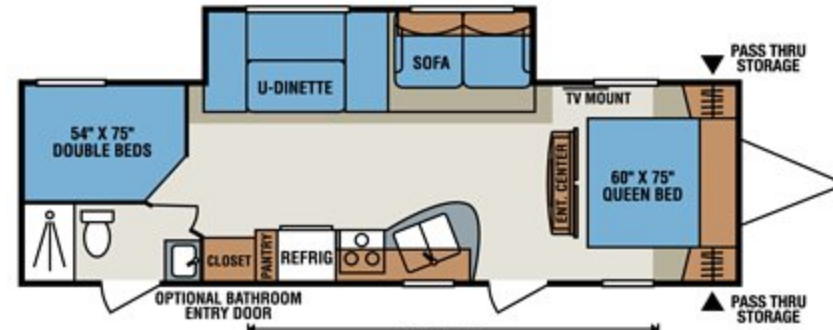

S301BH

S314BHK

S321RKS

S330BH

S330BH
Bunk/Dinette Option

S330BH
Bunk/Dinette Option

TRAVEL TRAILERS

	S202RB	S202SRB	S2303S	S241RKS	S242BH	S242SBH	S260BH	S262RK	S272BH	S280RL	S290RBK
UVW (Unloaded Vehicle Wt.)*	3,711	4,070	4,520	4,575	4,323	4,628	5,590	5,470	4,736	5,878	6,150
Dry Hitch Weight*	456	491	450	502	505	579	520	580	570	683	656
Dry Axle Weight*	3,255	3,579	4,070	4,073	3,818	4,049	5,070	4,890	4,166	5,195	5,494
NCC (Net Carrying Capacity)	1,789	1,430	1,480	1,425	1,677	1,372	1,410	1,530	2,264	1,122	850
GVWR	5,500	5,500	6,000	6,000	6,000	6,000	7,000	7,000	7,000	7,000	7,000
Interior Height	78"	78"	78"	78"	78"	78"	82"	82"	78"	82"	82"
Exterior Height w/AC	10' 1"	10' 1"	10' 2"	10' 1"	10' 1"	10' 1"	11' 2"	11' 2"	10' 1"	11' 1"	11' 1"
Exterior Width	96"	96"	96"	96"	96"	96"	96"	96"	96"	96"	96"
Exterior Length	21' 11"	22' 5"	24' 11"	26'	26' 6"	26' 9"	29' 3"	28' 5"	29' 11"	30'	31'
Refrigerator (cu. feet)	5	5	5	5	5	5	5	5	5	5	5
Water Htr. Cap. (gal. G/E w/DSI)	6	6	6	6	6	6	6	6	6	6	6
Fresh Water Cap. (gal.)	38	38	38	38	38	38	40	40	38	38	38
Waste Water Cap. (gal.)	32	32	32	32	32	32	32	32	32	32	32
Gray Water Cap. (gal.)	32	32	32	32	32	32	32	64	32	32	32
LP Gas Cap. (lbs.)	40	40	40	40	40	40	40	40	40	40	40
Furnace BTUs (1,000s)	16	16	20	20	20	20	25	25	20	25	25
Tire Size	14"	14"	14"	14"	14"	14"	14"	14"	14"	14"	14"
Awning	12'	12'	17'	14'	14'	14'	15'	16'	15'	15'	16'