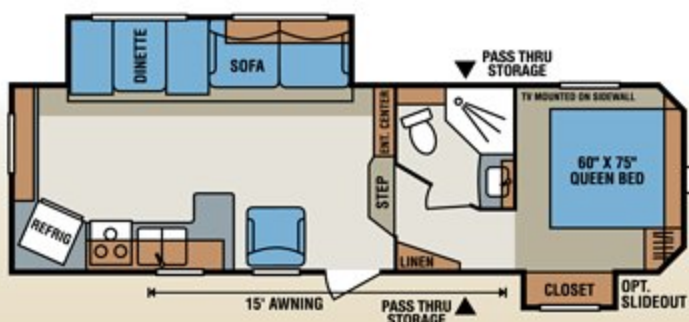

- 1 13,500 BTU A/C
- 2 Seamless 1-Piece Roofing Material
- 3 3/8" Decking
- 4 Vinyl Interior Ceiling Panel
- 5 4 1/2" Wood Truss Rafters, 16" O.C.
- 6 R-7 Batten Insulation
- 7 Insulated Ductwork
- 8 Exterior Clearance Lights
- 9 2x2 Wood Frame Front and End Walls
- 10 2x2 Wood Studs, 16" O.C.
- 11 Extra-Thick .024 Metal Siding
- 12 R-7 Batten Insulation
- 13 Decorative Luan Wall Board
- 14 Exterior Brake Lights
- 15 Darco® Moisture Barrier Underbelly
- 16 Extra-Large Radius Exterior Baggage Doors
- 17 Heavy Duty I-beam Frame Construction
- 18 R-7 Batten Insulation
- 19 Fully Welded Out Riggers
- 20 Heavy Duty Leaf Spring Axles
- 21 Heavy Duty Steel Wheels
- 22 Residential Style Carpet Pad
- 23 Rack and Pinion Electric Slide with Manual Override
- 24 Residential Carpet or Linoleum
- 25 Triple Sealed Slide Outs
- 26 Radius Entrance Door
- 27 Tinted Windows
- 28 Easy-Lube Axles
- 29 Extra Long Drip Spouts
- 30 Diamond Plate Front Plate
- 31 Heated Fresh Water Tank
- 32 Cable Hook Up
- 33 Plywood Floors
- 34 Floor Joists, 16" O.C.

Coach-Net
RV Membership Plans

*One Year FREE
Road Side Assistance
courtesy of KZ!*

Dexter **NEV-R-ADJUST™** Brakes

Fifth Wheels

S265RK