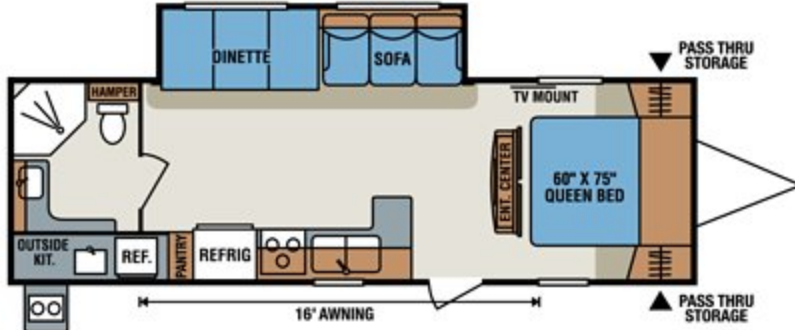

Travel Trailers

S290RBK

TRAVEL TRAILERS

	S202RB	S202SRB	S2303S	S241RKS	S242BH	S242SBH	S260BH	S262RK	S272BH	S280RL	S290RBK
UVW (Unloaded Vehicle Wt.)*	3,711	4,070	4,520	4,575	4,323	4,628	5,590	5,470	4,736	5,878	6,150
Dry Hitch Weight*	456	491	450	502	505	579	520	580	570	683	656
Dry Axle Weight*	3,255	3,579	4,070	4,073	3,818	4,049	5,070	4,890	4,166	5,195	5,494
NCC (Net Carrying Capacity)	1,789	1,430	1,480	1,425	1,677	1,372	1,410	1,530	2,264	1,122	850
GVWR	5,500	5,500	6,000	6,000	6,000	6,000	7,000	7,000	7,000	7,000	7,000
Interior Height	78"	78"	78"	78"	78"	78"	82"	82"	78"	82"	82"
Exterior Height w/AC	10' 1"	10' 1"	10' 2"	10' 1"	10' 1"	10' 1"	11' 2"	11' 2"	10' 1"	11' 1"	11' 1"
Exterior Width	96"	96"	96"	96"	96"	96"	96"	96"	96"	96"	96"
Exterior Length	21' 11"	22' 5"	24' 11"	26'	26' 6"	26' 9"	29' 3"	28' 5"	29' 11"	30'	31'
Refrigerator (cu. feet)	5	5	5	5	5	5	5	5	5	5	5
Water Htr. Cap. (gal. G/E w/DSI)	6	6	6	6	6	6	6	6	6	6	6
Fresh Water Cap. (gal.)	38	38	38	38	38	38	40	40	38	38	38
Waste Water Cap. (gal.)	32	32	32	32	32	32	32	32	32	32	32
Gray Water Cap. (gal.)	32	32	32	32	32	32	32	64	32	32	32
LP Gas Cap. (lbs.)	40	40	40	40	40	40	40	40	40	40	40
Furnace BTUs (1,000s)	16	16	20	20	20	20	25	25	20	25	25
Tire Size	14"	14"	14"	14"	14"	14"	14"	14"	14"	14"	14"
Awning	12'	12'	17'	14'	14'	14'	15'	16'	15'	15'	16'

*This weight reflects the rolling average unit weight for each model. Your trailer weight will vary according to optional equipment.