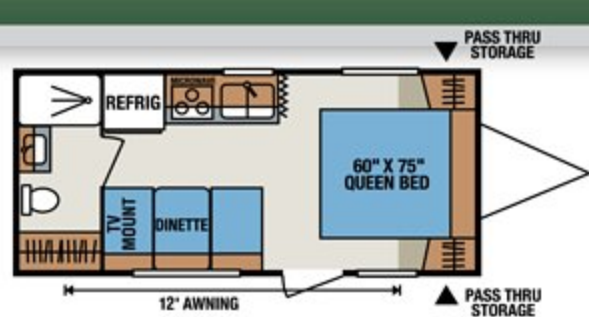

Travel Trailers

S202RB