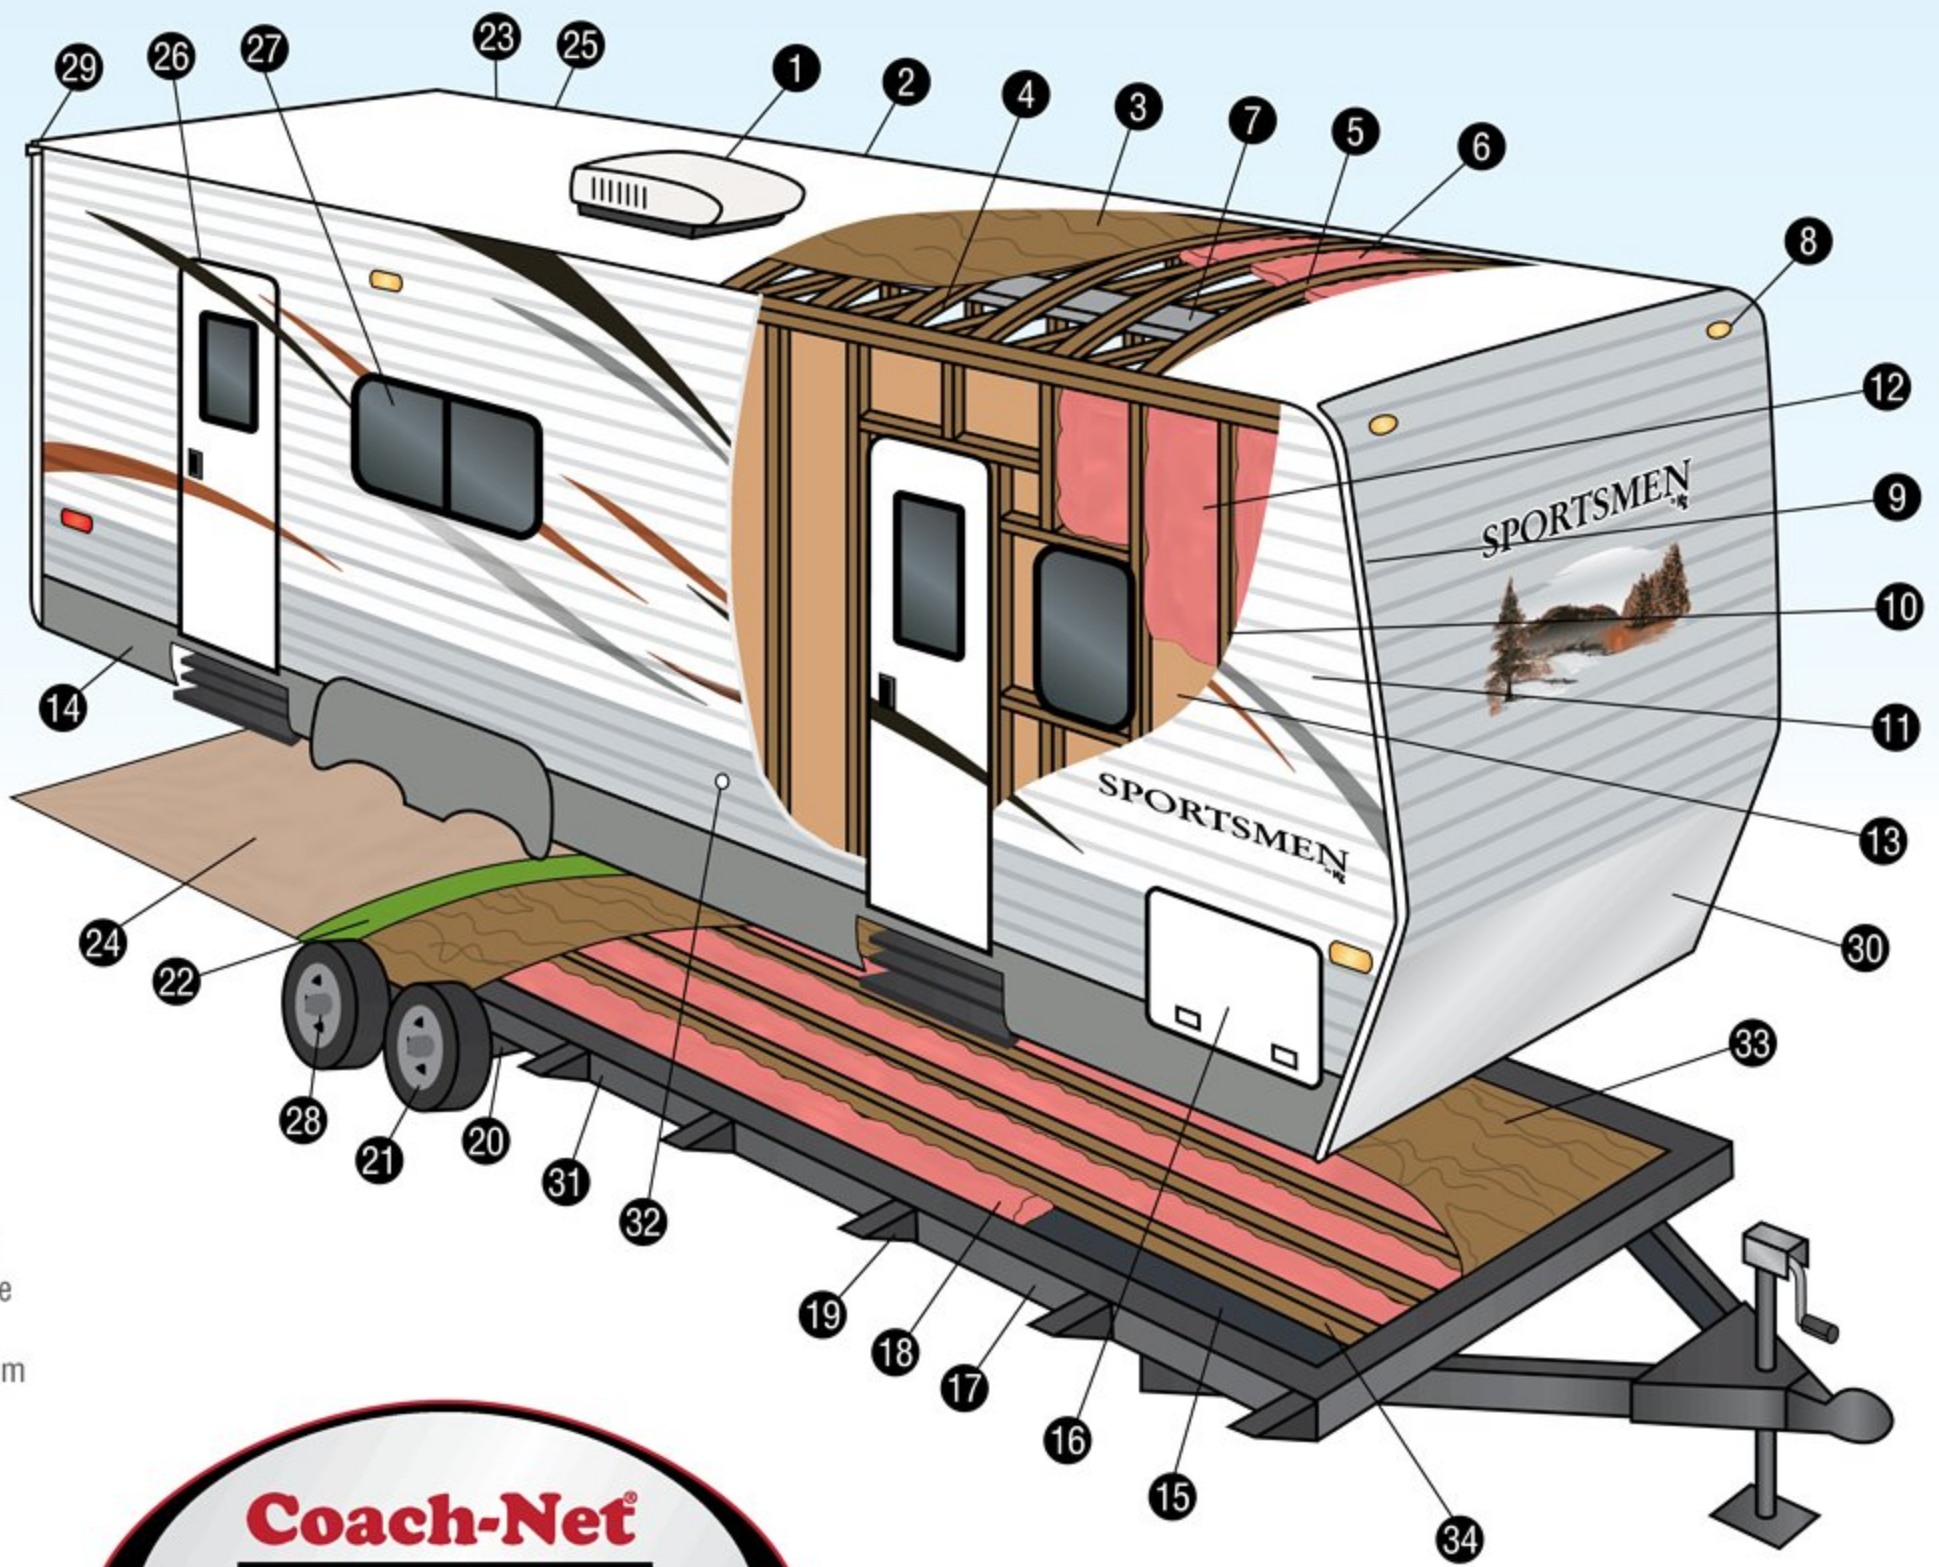

KZ SPORTSMEN[®]

Come home to KZ!

www.kz-rv.com |

Sportsmen

Available in both travel trailers and fifth wheels, Sportsmen models are a tremendous value in quality, price and innovative features.

S301BH The large slide-out provides lots of room in this living area which features a sofa with reversible cushions and convertible U-dinette, making it the perfect entertainment space for family and friends. The front bed is perfect for mom and dad, while the kids will enjoy their own rear bunk area.

S245BH
Dune Décor with Legacy Cherry

S245BH The large rear bike storage door allows bulky items to travel under the bunks and out of the way. The bottom bunk flips up for added storage space.

- 1 13,500 BTU A/C
- 2 Seamless 1-Piece Roofing Material
- 3 3/8" Decking
- 4 Vinyl Interior Ceiling Panel
- 5 4 1/2" Wood Truss Rafters, 16" O.C.
- 6 R-7 Batten Insulation
- 7 Insulated Ductwork
- 8 Exterior Clearance Lights
- 9 2x2 Wood Frame Front and End Walls
- 10 2x2 Wood Studs, 16" O.C.
- 11 Extra-Thick .024 Metal Siding
- 12 R-7 Batten Insulation
- 13 Decorative Luan Wall Board
- 14 Exterior Brake Lights
- 15 Darco® Moisture Barrier Underbelly
- 16 Extra-Large Radius Exterior Baggage Doors
- 17 Heavy Duty I-beam Frame Construction
- 18 R-7 Batten Insulation
- 19 Fully Welded Out Riggers
- 20 Heavy Duty Leaf Spring Axles
- 21 Heavy Duty Steel Wheels
- 22 Residential Style Carpet Pad
- 23 Rack and Pinion Electric Slide with Manual Override
- 24 Residential Carpet or Linoleum
- 25 Triple Sealed Slide Outs
- 26 Radius Entrance Door
- 27 Tinted Windows
- 28 Easy-Lube Axles
- 29 Extra Long Drip Spouts
- 30 Diamond Plate Front Plate
- 31 Heated Fresh Water Tank
- 32 Cable Hook Up
- 33 Plywood Floors
- 34 Floor Joists, 16" O.C.