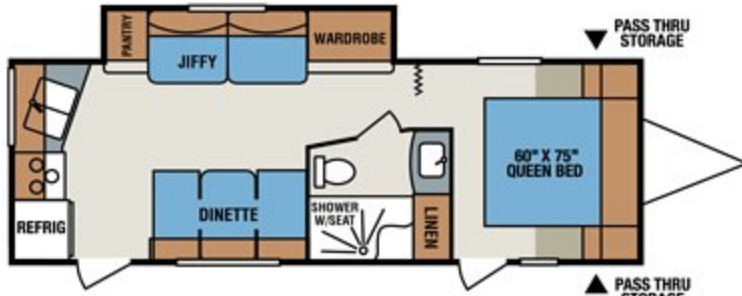

S262RK

**VALUE
PACKED**

Enjoy the true
value and quality
of Sportsmen®...

and create the most
valuable moments of all.

FIFTH WHEELS

S301BH	S314BH	S314BHK	S321RKS	S322BHK	S330BH	S331BH	S235RK	S245BH	S265BH	S265RK	S265RL	S315BHK
6,280	6,222	6,510	6,730	7,060	7,115	7,550	5,925	6,110	7,130	7,230	7,370	7,830
760	684	589	780	600	773	760	860	1,210	1,440	1,310	1,450	1,420
5,520	5,538	5,921	5,950	6,460	6,342	6,790	5,065	4,900	5,690	5,920	5,920	6,410
1,720	1,778	1,490	2,070	1,740	1,685	1,250	1,075	1,490	1,670	1,570	1,430	970
8,000	8,000	8,000	8,800	8,800	8,800	8,800	7,000	7,600	8,800	8,800	8,800	8,800
82"	82"	82"	82"	82"	82"	82"	90"	90"	92"	91"	91"	91"
11' 4"	11' 1"	11' 1"	11' 4"	11' 2"	11' 1"	11' 4"	11' 8"	12' 1"	12' 4"	12' 3"	12' 3"	11' 11"
96"	96"	96"	96"	96"	96"	96"	96"	96"	96"	96"	96"	96"
32' 6"	33'	33'	34' 3"	34' 5"	35' 2"	35' 6"	25' 3"	26' 9"	30'	30' 6"	30' 6"	33' 1"
5	5	5	5	5	5	5	5	5	5	5	5	5
6	6	6	6	6	6	6	6	6	6	6	6	6
38	38	38	40	40	38	38	38	38	40	38	38	38
32	32	32	32	32	32	32	57	32	32	57	57	32
32	32	32	32	32	32	32	89	32	32	89	57	32
40	40	40	40	40	40	40	40	40	40	40	40	40
30	30	30	30	30	30	30	25	25	25	25	25	30
15"	15"	15"	15"	14"	15"	15"	14"	15"	15"	15"	15"	15"
16'	16'	16'	17'	16'	18'	16'	15'	16'	14'	15'	16'	17'