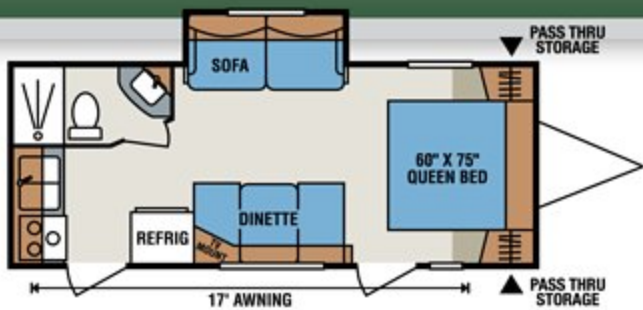

S2303S

**VALUE
PACKED**

Enjoy the true
value and quality
of Sportsmen®...

and create the most
valuable moments of all.

FIFTH WHEELS

S301BH	S314BH	S314BHK	S321RKS	S322BHK	S330BH	S331BH	S235RK	S245BH	S265BH	S265RK	S265RL	S315BHK
6,280	6,222	6,510	6,730	7,060	7,115	7,550	5,925	6,110	7,130	7,230	7,370	7,830
760	684	589	780	600	773	760	860	1,210	1,440	1,310	1,450	1,420
5,520	5,538	5,921	5,950	6,460	6,342	6,790	5,065	4,900	5,690	5,920	5,920	6,410
1,720	1,778	1,490	2,070	1,740	1,685	1,250	1,075	1,490	1,670	1,570	1,430	970
8,000	8,000	8,000	8,800	8,800	8,800	8,800	7,000	7,600	8,800	8,800	8,800	8,800
82"	82"	82"	82"	82"	82"	82"	90"	90"	92"	91"	91"	91"
11' 4"	11' 1"	11' 1"	11' 4"	11' 2"	11' 1"	11' 4"	11' 8"	12' 1"	12' 4"	12' 3"	12' 3"	11' 11"
96"	96"	96"	96"	96"	96"	96"	96"	96"	96"	96"	96"	96"
32' 6"	33'	33'	34' 3"	34' 5"	35' 2"	35' 6"	25' 3"	26' 9"	30'	30' 6"	30' 6"	33' 1"
5	5	5	5	5	5	5	5	5	5	5	5	5
6	6	6	6	6	6	6	6	6	6	6	6	6
38	38	38	40	40	38	38	38	38	40	38	38	38
32	32	32	32	32	32	32	57	32	32	57	57	32
32	32	32	32	32	32	32	89	32	32	89	57	32
40	40	40	40	40	40	40	40	40	40	40	40	40
30	30	30	30	30	30	30	25	25	25	25	25	30
15"	15"	15"	15"	14"	15"	15"	14"	15"	15"	15"	15"	15"
16'	16'	16'	17'	16'	18'	16'	15'	16'	14'	15'	16'	17'