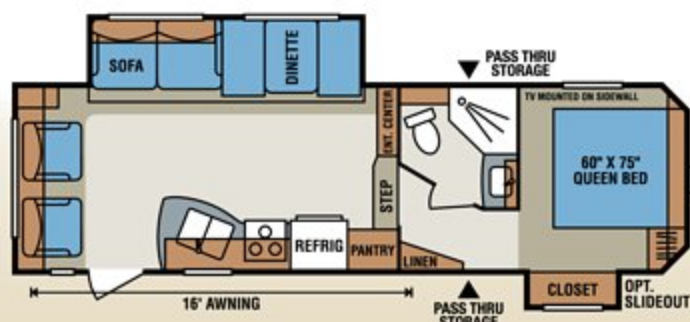

- 1 13,500 BTU A/C
- 2 Seamless 1-Piece Roofing Material
- 3 3/8" Decking
- 4 Vinyl Interior Ceiling Panel
- 5 4 1/2" Wood Truss Rafters, 16" O.C.
- 6 R-7 Batten Insulation
- 7 Insulated Ductwork
- 8 Exterior Clearance Lights
- 9 2x2 Wood Frame Front and End Walls
- 10 2x2 Wood Studs, 16" O.C.
- 11 Extra-Thick .024 Metal Siding
- 12 R-7 Batten Insulation
- 13 Decorative Luan Wall Board
- 14 Exterior Brake Lights
- 15 Darco® Moisture Barrier Underbelly
- 16 Extra-Large Radius Exterior Baggage Doors
- 17 Heavy Duty I-beam Frame Construction
- 18 R-7 Batten Insulation
- 19 Fully Welded Out Riggers
- 20 Heavy Duty Leaf Spring Axles
- 21 Heavy Duty Steel Wheels
- 22 Residential Style Carpet Pad
- 23 Rack and Pinion Electric Slide with Manual Override
- 24 Residential Carpet or Linoleum
- 25 Triple Sealed Slide Outs
- 26 Radius Entrance Door
- 27 Tinted Windows
- 28 Easy-Lube Axles
- 29 Extra Long Drip Spouts
- 30 Diamond Plate Front Plate
- 31 Heated Fresh Water Tank
- 32 Cable Hook Up
- 33 Plywood Floors
- 34 Floor Joists, 16" O.C.

Coach-Net
RV Membership Plans

*One Year FREE
Road Side Assistance
courtesy of KZ!*

Dexter **NEV-R-ADJUST™** Brakes

Fifth Wheels

S265RL