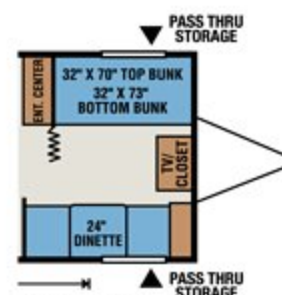

S301BH

S314BHK

S321RKS

S330BH

S330BH
Bunk/Dinette Option

S330BH
Bunk/Dinette Option

TRAVEL TRAILERS

	S202RB	S202SRB	S2303S	S241RKS	S242BH	S242SBH	S260BH	S262RK	S272BH	S280RL	S290RBK
UVW (Unloaded Vehicle Wt.)*	3,711	4,070	4,520	4,575	4,323	4,628	5,590	5,470	4,736	5,878	6,150
Dry Hitch Weight*	456	491	450	502	505	579	520	580	570	683	656
Dry Axle Weight*	3,255	3,579	4,070	4,073	3,818	4,049	5,070	4,890	4,166	5,195	5,494
NCC (Net Carrying Capacity)	1,789	1,430	1,480	1,425	1,677	1,372	1,410	1,530	2,264	1,122	850
GVWR	5,500	5,500	6,000	6,000	6,000	6,000	7,000	7,000	7,000	7,000	7,000
Interior Height	78"	78"	78"	78"	78"	78"	82"	82"	78"	82"	82"
Exterior Height w/AC	10' 1"	10' 1"	10' 2"	10' 1"	10' 1"	10' 1"	11' 2"	11' 2"	10' 1"	11' 1"	11' 1"
Exterior Width	96"	96"	96"	96"	96"	96"	96"	96"	96"	96"	96"
Exterior Length	21' 11"	22' 5"	24' 11"	26'	26' 6"	26' 9"	29' 3"	28' 5"	29' 11"	30'	31'
Refrigerator (cu. feet)	5	5	5	5	5	5	5	5	5	5	5
Water Htr. Cap. (gal. G/E w/DSI)	6	6	6	6	6	6	6	6	6	6	6
Fresh Water Cap. (gal.)	38	38	38	38	38	38	40	40	38	38	38
Waste Water Cap. (gal.)	32	32	32	32	32	32	32	32	32	32	32
Gray Water Cap. (gal.)	32	32	32	32	32	32	32	64	32	32	32
LP Gas Cap. (lbs.)	40	40	40	40	40	40	40	40	40	40	40
Furnace BTUs (1,000s)	16	16	20	20	20	20	25	25	20	25	25
Tire Size	14"	14"	14"	14"	14"	14"	14"	14"	14"	14"	14"
Awning	12'	12'	17'	14'	14'	14'	15'	16'	15'	15'	16'