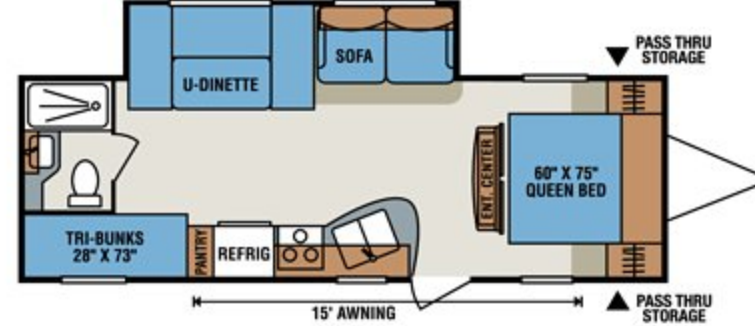

Travel Trailers

S260BH

TRAVEL TRAILERS

	S202RB	S202SRB	S2303S	S241RKS	S242BH	S242SBH	S260BH	S262RK	S272BH	S280RL	S290RBK
UVW (Unloaded Vehicle Wt.)*	3,711	4,070	4,520	4,575	4,323	4,628	5,590	5,470	4,736	5,878	6,150
Dry Hitch Weight*	456	491	450	502	505	579	520	580	570	683	656
Dry Axle Weight*	3,255	3,579	4,070	4,073	3,818	4,049	5,070	4,890	4,166	5,195	5,494
NCC (Net Carrying Capacity)	1,789	1,430	1,480	1,425	1,677	1,372	1,410	1,530	2,264	1,122	850
GVWR	5,500	5,500	6,000	6,000	6,000	6,000	7,000	7,000	7,000	7,000	7,000
Interior Height	78"	78"	78"	78"	78"	78"	82"	82"	78"	82"	82"
Exterior Height w/AC	10' 1"	10' 1"	10' 2"	10' 1"	10' 1"	10' 1"	11' 2"	11' 2"	10' 1"	11' 1"	11' 1"
Exterior Width	96"	96"	96"	96"	96"	96"	96"	96"	96"	96"	96"
Exterior Length	21' 11"	22' 5"	24' 11"	26'	26' 6"	26' 9"	29' 3"	28' 5"	29' 11"	30'	31'
Refrigerator (cu. feet)	5	5	5	5	5	5	5	5	5	5	5
Water Htr. Cap. (gal. G/E w/DSI)	6	6	6	6	6	6	6	6	6	6	6
Fresh Water Cap. (gal.)	38	38	38	38	38	38	40	40	38	38	38
Waste Water Cap. (gal.)	32	32	32	32	32	32	32	32	32	32	32
Gray Water Cap. (gal.)	32	32	32	32	32	32	32	64	32	32	32
LP Gas Cap. (lbs.)	40	40	40	40	40	40	40	40	40	40	40
Furnace BTUs (1,000s)	16	16	20	20	20	20	25	25	20	25	25
Tire Size	14"	14"	14"	14"	14"	14"	14"	14"	14"	14"	14"
Awning	12'	12'	17'	14'	14'	14'	15'	16'	15'	15'	16'

*This weight reflects the rolling average unit weight for each model. Your trailer weight will vary according to optional equipment.