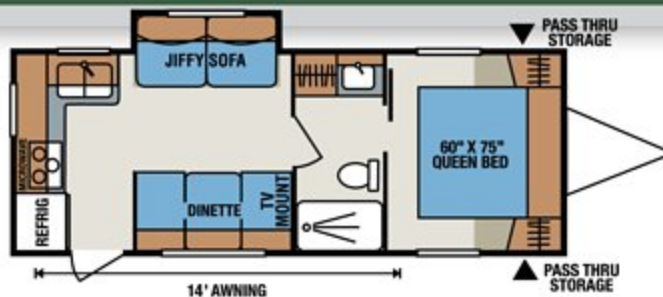

S241RKS

**VALUE
PACKED**

Enjoy the true
value and quality
of Sportsmen®...

and create the most
valuable moments of all.

FIFTH WHEELS

S301BH	S314BH	S314BHK	S321RKS	S322BHK	S330BH	S331BH	S235RK	S245BH	S265BH	S265RK	S265RL	S315BHK
6,280	6,222	6,510	6,730	7,060	7,115	7,550	5,925	6,110	7,130	7,230	7,370	7,830
760	684	589	780	600	773	760	860	1,210	1,440	1,310	1,450	1,420
5,520	5,538	5,921	5,950	6,460	6,342	6,790	5,065	4,900	5,690	5,920	5,920	6,410
1,720	1,778	1,490	2,070	1,740	1,685	1,250	1,075	1,490	1,670	1,570	1,430	970
8,000	8,000	8,000	8,800	8,800	8,800	8,800	7,000	7,600	8,800	8,800	8,800	8,800
82"	82"	82"	82"	82"	82"	82"	90"	90"	92"	91"	91"	91"
11' 4"	11' 1"	11' 1"	11' 4"	11' 2"	11' 1"	11' 4"	11' 8"	12' 1"	12' 4"	12' 3"	12' 3"	11' 11"
96"	96"	96"	96"	96"	96"	96"	96"	96"	96"	96"	96"	96"
32' 6"	33'	33'	34' 3"	34' 5"	35' 2"	35' 6"	25' 3"	26' 9"	30'	30' 6"	30' 6"	33' 1"
5	5	5	5	5	5	5	5	5	5	5	5	5
6	6	6	6	6	6	6	6	6	6	6	6	6
38	38	38	40	40	38	38	38	38	40	38	38	38
32	32	32	32	32	32	32	57	32	32	57	57	32
32	32	32	32	32	32	32	89	32	32	89	57	32
40	40	40	40	40	40	40	40	40	40	40	40	40
30	30	30	30	30	30	30	25	25	25	25	25	30
15"	15"	15"	15"	14"	15"	15"	14"	15"	15"	15"	15"	15"
16'	16'	16'	17'	16'	18'	16'	15'	16'	14'	15'	16'	17'