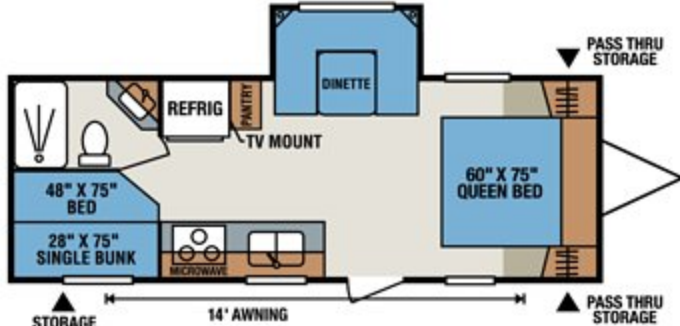

Travel Trailers

S242SBH

TRAVEL TRAILERS

	S202RB	S202SRB	S2303S	S241RKS	S242BH	S242SBH	S260BH	S262RK	S272BH	S280RL	S290RBK
UVW (Unloaded Vehicle Wt.)*	3,711	4,070	4,520	4,575	4,323	4,628	5,590	5,470	4,736	5,878	6,150
Dry Hitch Weight*	456	491	450	502	505	579	520	580	570	683	656
Dry Axle Weight*	3,255	3,579	4,070	4,073	3,818	4,049	5,070	4,890	4,166	5,195	5,494
NCC (Net Carrying Capacity)	1,789	1,430	1,480	1,425	1,677	1,372	1,410	1,530	2,264	1,122	850
GVWR	5,500	5,500	6,000	6,000	6,000	6,000	7,000	7,000	7,000	7,000	7,000
Interior Height	78"	78"	78"	78"	78"	78"	82"	82"	78"	82"	82"
Exterior Height w/AC	10' 1"	10' 1"	10' 2"	10' 1"	10' 1"	10' 1"	11' 2"	11' 2"	10' 1"	11' 1"	11' 1"
Exterior Width	96"	96"	96"	96"	96"	96"	96"	96"	96"	96"	96"
Exterior Length	21' 11"	22' 5"	24' 11"	26'	26' 6"	26' 9"	29' 3"	28' 5"	29' 11"	30'	31'
Refrigerator (cu. feet)	5	5	5	5	5	5	5	5	5	5	5
Water Htr. Cap. (gal. G/E w/DSI)	6	6	6	6	6	6	6	6	6	6	6
Fresh Water Cap. (gal.)	38	38	38	38	38	38	40	40	38	38	38
Waste Water Cap. (gal.)	32	32	32	32	32	32	32	32	32	32	32
Gray Water Cap. (gal.)	32	32	32	32	32	32	32	64	32	32	32
LP Gas Cap. (lbs.)	40	40	40	40	40	40	40	40	40	40	40
Furnace BTUs (1,000s)	16	16	20	20	20	20	25	25	20	25	25
Tire Size	14"	14"	14"	14"	14"	14"	14"	14"	14"	14"	14"
Awning	12'	12'	17'	14'	14'	14'	15'	16'	15'	15'	16'

*This weight reflects the rolling average unit weight for each model. Your trailer weight will vary according to optional equipment.