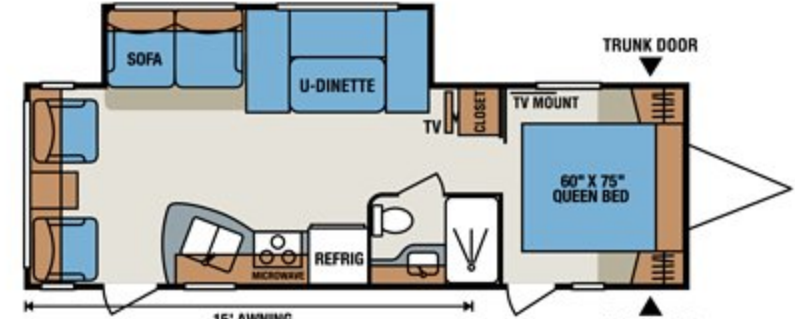

S280RL

**VALUE
PACKED**

Enjoy the true
value and quality
of Sportsmen®...

and create the most
valuable moments of all.

FIFTH WHEELS

S301BH	S314BH	S314BHK	S321RKS	S322BHK	S330BH	S331BH	S235RK	S245BH	S265BH	S265RK	S265RL	S315BHK
6,280	6,222	6,510	6,730	7,060	7,115	7,550	5,925	6,110	7,130	7,230	7,370	7,830
760	684	589	780	600	773	760	860	1,210	1,440	1,310	1,450	1,420
5,520	5,538	5,921	5,950	6,460	6,342	6,790	5,065	4,900	5,690	5,920	5,920	6,410
1,720	1,778	1,490	2,070	1,740	1,685	1,250	1,075	1,490	1,670	1,570	1,430	970
8,000	8,000	8,000	8,800	8,800	8,800	8,800	7,000	7,600	8,800	8,800	8,800	8,800
82"	82"	82"	82"	82"	82"	82"	90"	90"	92"	91"	91"	91"
11' 4"	11' 1"	11' 1"	11' 4"	11' 2"	11' 1"	11' 4"	11' 8"	12' 1"	12' 4"	12' 3"	12' 3"	11' 11"
96"	96"	96"	96"	96"	96"	96"	96"	96"	96"	96"	96"	96"
32' 6"	33'	33'	34' 3"	34' 5"	35' 2"	35' 6"	25' 3"	26' 9"	30'	30' 6"	30' 6"	33' 1"
5	5	5	5	5	5	5	5	5	5	5	5	5
6	6	6	6	6	6	6	6	6	6	6	6	6
38	38	38	40	40	38	38	38	38	40	38	38	38
32	32	32	32	32	32	32	57	32	32	57	57	32
32	32	32	32	32	32	32	89	32	32	89	57	32
40	40	40	40	40	40	40	40	40	40	40	40	40
30	30	30	30	30	30	30	25	25	25	25	25	30
15"	15"	15"	15"	14"	15"	15"	14"	15"	15"	15"	15"	15"
16'	16'	16'	17'	16'	18'	16'	15'	16'	14'	15'	16'	17'