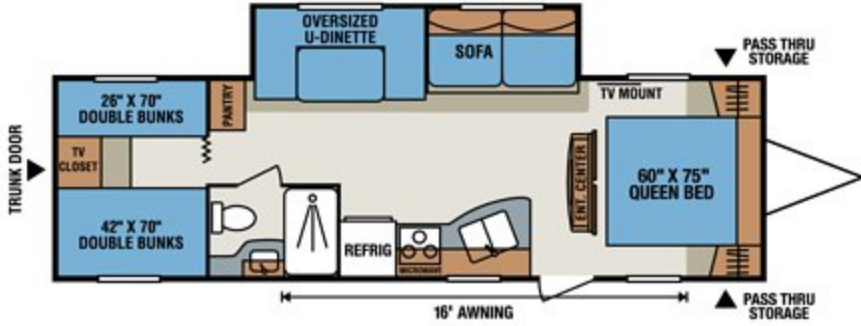

S314BH

**VALUE
PACKED**

Enjoy the true
value and quality
of Sportsmen®...

and create the most
valuable moments of all.

FIFTH WHEELS

S301BH	S314BH	S314BHK	S321RKS	S322BHK	S330BH	S331BH	S235RK	S245BH	S265BH	S265RK	S265RL	S315BHK
6,280	6,222	6,510	6,730	7,060	7,115	7,550	5,925	6,110	7,130	7,230	7,370	7,830
760	684	589	780	600	773	760	860	1,210	1,440	1,310	1,450	1,420
5,520	5,538	5,921	5,950	6,460	6,342	6,790	5,065	4,900	5,690	5,920	5,920	6,410
1,720	1,778	1,490	2,070	1,740	1,685	1,250	1,075	1,490	1,670	1,570	1,430	970
8,000	8,000	8,000	8,800	8,800	8,800	8,800	7,000	7,600	8,800	8,800	8,800	8,800
82"	82"	82"	82"	82"	82"	82"	90"	90"	92"	91"	91"	91"
11' 4"	11' 1"	11' 1"	11' 4"	11' 2"	11' 1"	11' 4"	11' 8"	12' 1"	12' 4"	12' 3"	12' 3"	11' 11"
96"	96"	96"	96"	96"	96"	96"	96"	96"	96"	96"	96"	96"
32' 6"	33'	33'	34' 3"	34' 5"	35' 2"	35' 6"	25' 3"	26' 9"	30'	30' 6"	30' 6"	33' 1"
5	5	5	5	5	5	5	5	5	5	5	5	5
6	6	6	6	6	6	6	6	6	6	6	6	6
38	38	38	40	40	38	38	38	38	40	38	38	38
32	32	32	32	32	32	32	57	32	32	57	57	32
32	32	32	32	32	32	32	89	32	32	89	57	32
40	40	40	40	40	40	40	40	40	40	40	40	40
30	30	30	30	30	30	30	25	25	25	25	25	30
15"	15"	15"	15"	14"	15"	15"	14"	15"	15"	15"	15"	15"
16'	16'	16'	17'	16'	18'	16'	15'	16'	14'	15'	16'	17'