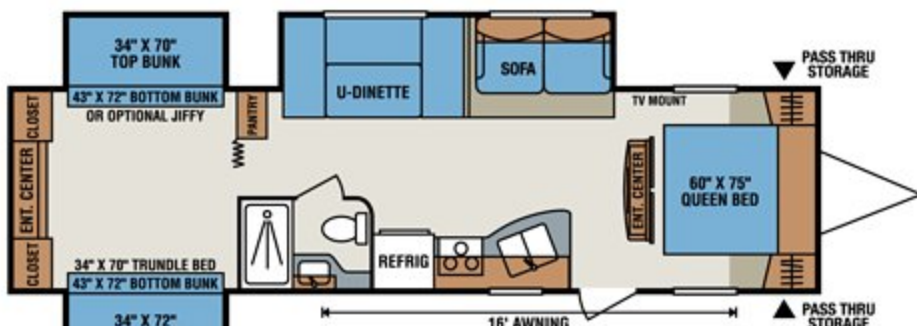

S331BH

**VALUE
PACKED**

Enjoy the true
value and quality
of Sportsmen®...