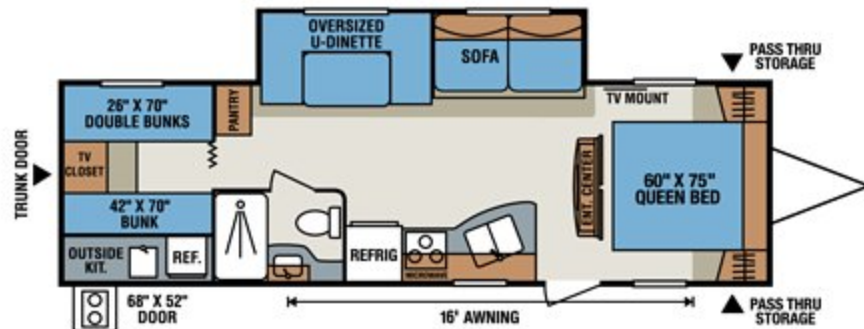

S301BH

S314BHK

S321RKS

S330BH

S330BH
Bunk/Dinette Option

S330BH
Bunk/Dinette Option

TRAVEL TRAILERS

	S202RB	S202SRB	S2303S	S241RKS	S242BH	S242SBH	S260BH	S262RK	S272BH	S280RL	S290RBK
UVW (Unloaded Vehicle Wt.)*	3,711	4,070	4,520	4,575	4,323	4,628	5,590	5,470	4,736	5,878	6,150
Dry Hitch Weight*	456	491	450	502	505	579	520	580	570	683	656
Dry Axle Weight*	3,255	3,579	4,070	4,073	3,818	4,049	5,070	4,890	4,166	5,195	5,494
NCC (Net Carrying Capacity)	1,789	1,430	1,480	1,425	1,677	1,372	1,410	1,530	2,264	1,122	850
GVWR	5,500	5,500	6,000	6,000	6,000	6,000	7,000	7,000	7,000	7,000	7,000
Interior Height	78"	78"	78"	78"	78"	78"	82"	82"	78"	82"	82"
Exterior Height w/AC	10' 1"	10' 1"	10' 2"	10' 1"	10' 1"	10' 1"	11' 2"	11' 2"	10' 1"	11' 1"	11' 1"
Exterior Width	96"	96"	96"	96"	96"	96"	96"	96"	96"	96"	96"
Exterior Length	21' 11"	22' 5"	24' 11"	26'	26' 6"	26' 9"	29' 3"	28' 5"	29' 11"	30'	31'
Refrigerator (cu. feet)	5	5	5	5	5	5	5	5	5	5	5
Water Htr. Cap. (gal. G/E w/DSI)	6	6	6	6	6	6	6	6	6	6	6
Fresh Water Cap. (gal.)	38	38	38	38	38	38	40	40	38	38	38
Waste Water Cap. (gal.)	32	32	32	32	32	32	32	32	32	32	32
Gray Water Cap. (gal.)	32	32	32	32	32	32	32	64	32	32	32
LP Gas Cap. (lbs.)	40	40	40	40	40	40	40	40	40	40	40
Furnace BTUs (1,000s)	16	16	20	20	20	20	25	25	20	25	25
Tire Size	14"	14"	14"	14"	14"	14"	14"	14"	14"	14"	14"
Awning	12'	12'	17'	14'	14'	14'	15'	16'	15'	15'	16'