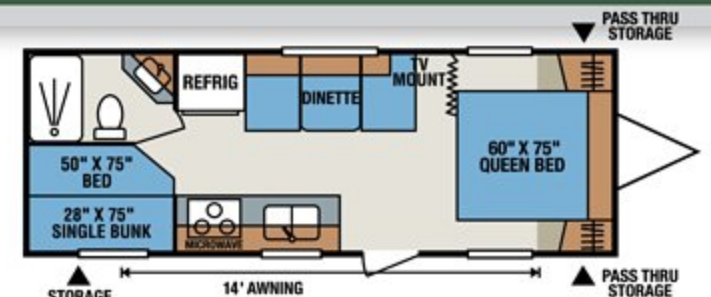

S242BH

**VALUE
PACKED**

Enjoy the true
value and quality
of Sportsmen®...

and create the most
valuable moments of all.

FIFTH WHEELS

S301BH	S314BH	S314BHK	S321RKS	S322BHK	S330BH	S331BH	S235RK	S245BH	S265BH	S265RK	S265RL	S315BHK
6,280	6,222	6,510	6,730	7,060	7,115	7,550	5,925	6,110	7,130	7,230	7,370	7,830
760	684	589	780	600	773	760	860	1,210	1,440	1,310	1,450	1,420
5,520	5,538	5,921	5,950	6,460	6,342	6,790	5,065	4,900	5,690	5,920	5,920	6,410
1,720	1,778	1,490	2,070	1,740	1,685	1,250	1,075	1,490	1,670	1,570	1,430	970
8,000	8,000	8,000	8,800	8,800	8,800	8,800	7,000	7,600	8,800	8,800	8,800	8,800
82"	82"	82"	82"	82"	82"	82"	90"	90"	92"	91"	91"	91"
11' 4"	11' 1"	11' 1"	11' 4"	11' 2"	11' 1"	11' 4"	11' 8"	12' 1"	12' 4"	12' 3"	12' 3"	11' 11"
96"	96"	96"	96"	96"	96"	96"	96"	96"	96"	96"	96"	96"
32' 6"	33'	33'	34' 3"	34' 5"	35' 2"	35' 6"	25' 3"	26' 9"	30'	30' 6"	30' 6"	33' 1"
5	5	5	5	5	5	5	5	5	5	5	5	5
6	6	6	6	6	6	6	6	6	6	6	6	6
38	38	38	40	40	38	38	38	38	40	38	38	38
32	32	32	32	32	32	32	57	32	32	57	57	32
32	32	32	32	32	32	32	89	32	32	89	57	32
40	40	40	40	40	40	40	40	40	40	40	40	40
30	30	30	30	30	30	30	25	25	25	25	25	30
15"	15"	15"	15"	14"	15"	15"	14"	15"	15"	15"	15"	15"
16'	16'	16'	17'	16'	18'	16'	15'	16'	14'	15'	16'	17'