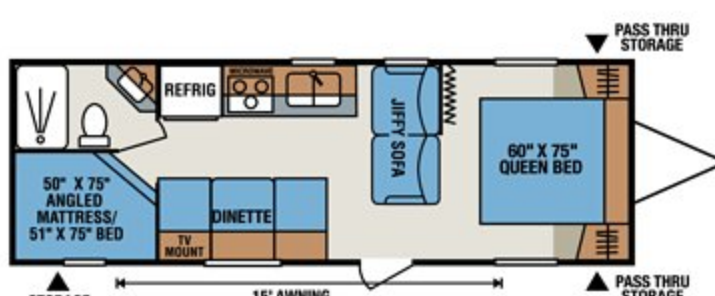

S272BH

**VALUE
PACKED**

Enjoy the true
value and quality
of Sportsmen®...

and create the most
valuable moments of all.

FIFTH WHEELS

S301BH	S314BH	S314BHK	S321RKS	S322BHK	S330BH	S331BH	S235RK	S245BH	S265BH	S265RK	S265RL	S315BHK
6,280	6,222	6,510	6,730	7,060	7,115	7,550	5,925	6,110	7,130	7,230	7,370	7,830
760	684	589	780	600	773	760	860	1,210	1,440	1,310	1,450	1,420
5,520	5,538	5,921	5,950	6,460	6,342	6,790	5,065	4,900	5,690	5,920	5,920	6,410
1,720	1,778	1,490	2,070	1,740	1,685	1,250	1,075	1,490	1,670	1,570	1,430	970
8,000	8,000	8,000	8,800	8,800	8,800	8,800	7,000	7,600	8,800	8,800	8,800	8,800
82"	82"	82"	82"	82"	82"	82"	90"	90"	92"	91"	91"	91"
11' 4"	11' 1"	11' 1"	11' 4"	11' 2"	11' 1"	11' 4"	11' 8"	12' 1"	12' 4"	12' 3"	12' 3"	11' 11"
96"	96"	96"	96"	96"	96"	96"	96"	96"	96"	96"	96"	96"
32' 6"	33'	33'	34' 3"	34' 5"	35' 2"	35' 6"	25' 3"	26' 9"	30'	30' 6"	30' 6"	33' 1"
5	5	5	5	5	5	5	5	5	5	5	5	5
6	6	6	6	6	6	6	6	6	6	6	6	6
38	38	38	40	40	38	38	38	38	40	38	38	38
32	32	32	32	32	32	32	57	32	32	57	57	32
32	32	32	32	32	32	32	89	32	32	89	57	32
40	40	40	40	40	40	40	40	40	40	40	40	40
30	30	30	30	30	30	30	25	25	25	25	25	30
15"	15"	15"	15"	14"	15"	15"	14"	15"	15"	15"	15"	15"
16'	16'	16'	17'	16'	18'	16'	15'	16'	14'	15'	16'	17'