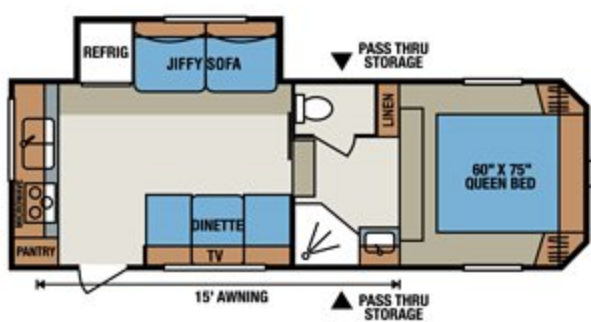

Fifth Wheels

S235RK