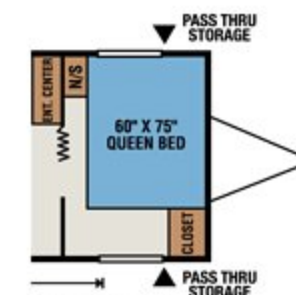

S301BH

S314BHK

S321RKS

S330BH

S330BH
Bunk/Dinette Option

S330BH
Bunk/Dinette Option

TRAVEL TRAILERS

	S202RB	S202SRB	S2303S	S241RKS	S242BH	S242SBH	S260BH	S262RK	S272BH	S280RL	S290RBK
UVW (Unloaded Vehicle Wt.)*	3,711	4,070	4,520	4,575	4,323	4,628	5,590	5,470	4,736	5,878	6,150
Dry Hitch Weight*	456	491	450	502	505	579	520	580	570	683	656
Dry Axle Weight*	3,255	3,579	4,070	4,073	3,818	4,049	5,070	4,890	4,166	5,195	5,494
NCC (Net Carrying Capacity)	1,789	1,430	1,480	1,425	1,677	1,372	1,410	1,530	2,264	1,122	850
GVWR	5,500	5,500	6,000	6,000	6,000	6,000	7,000	7,000	7,000	7,000	7,000
Interior Height	78"	78"	78"	78"	78"	78"	82"	82"	78"	82"	82"
Exterior Height w/AC	10' 1"	10' 1"	10' 2"	10' 1"	10' 1"	10' 1"	11' 2"	11' 2"	10' 1"	11' 1"	11' 1"
Exterior Width	96"	96"	96"	96"	96"	96"	96"	96"	96"	96"	96"
Exterior Length	21' 11"	22' 5"	24' 11"	26'	26' 6"	26' 9"	29' 3"	28' 5"	29' 11"	30'	31'
Refrigerator (cu. feet)	5	5	5	5	5	5	5	5	5	5	5
Water Htr. Cap. (gal. G/E w/DSI)	6	6	6	6	6	6	6	6	6	6	6
Fresh Water Cap. (gal.)	38	38	38	38	38	38	40	40	38	38	38
Waste Water Cap. (gal.)	32	32	32	32	32	32	32	32	32	32	32
Gray Water Cap. (gal.)	32	32	32	32	32	32	32	64	32	32	32
LP Gas Cap. (lbs.)	40	40	40	40	40	40	40	40	40	40	40
Furnace BTUs (1,000s)	16	16	20	20	20	20	25	25	20	25	25
Tire Size	14"	14"	14"	14"	14"	14"	14"	14"	14"	14"	14"
Awning	12'	12'	17'	14'	14'	14'	15'	16'	15'	15'	16'