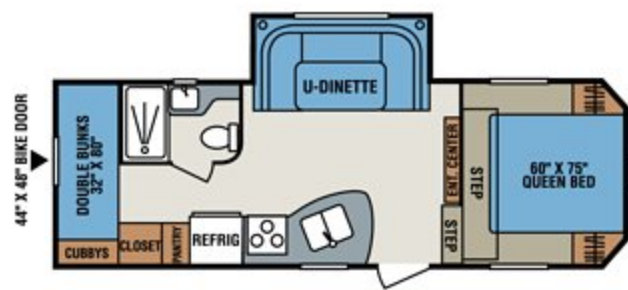

- 1 13,500 BTU A/C
- 2 Seamless 1-Piece Roofing Material
- 3 3/8" Decking
- 4 Vinyl Interior Ceiling Panel
- 5 4 1/2" Wood Truss Rafters, 16" O.C.
- 6 R-7 Batten Insulation
- 7 Insulated Ductwork
- 8 Exterior Clearance Lights
- 9 2x2 Wood Frame Front and End Walls
- 10 2x2 Wood Studs, 16" O.C.
- 11 Extra-Thick .024 Metal Siding
- 12 R-7 Batten Insulation
- 13 Decorative Luan Wall Board
- 14 Exterior Brake Lights
- 15 Darco® Moisture Barrier Underbelly
- 16 Extra-Large Radius Exterior Baggage Doors
- 17 Heavy Duty I-beam Frame Construction
- 18 R-7 Batten Insulation
- 19 Fully Welded Out Riggers
- 20 Heavy Duty Leaf Spring Axles
- 21 Heavy Duty Steel Wheels
- 22 Residential Style Carpet Pad
- 23 Rack and Pinion Electric Slide with Manual Override
- 24 Residential Carpet or Linoleum
- 25 Triple Sealed Slide Outs
- 26 Radius Entrance Door
- 27 Tinted Windows
- 28 Easy-Lube Axles
- 29 Extra Long Drip Spouts
- 30 Diamond Plate Front Plate
- 31 Heated Fresh Water Tank
- 32 Cable Hook Up
- 33 Plywood Floors
- 34 Floor Joists, 16" O.C.

Coach-Net
RV Membership Plans

*One Year FREE
Road Side Assistance
courtesy of KZ!*

Dexter **NEV-R-ADJUST™** Brakes

Fifth Wheels

S245BH