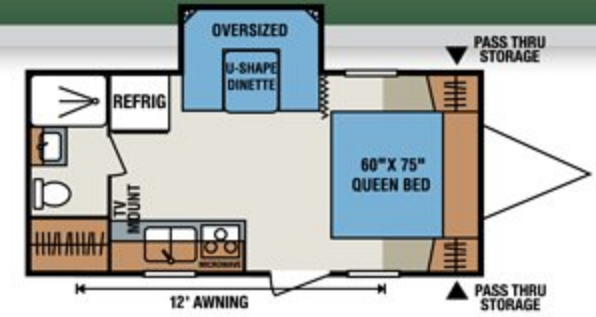

Travel Trailers

S202SRB

TRAVEL TRAILERS

	S202RB	S202SRB	S2303S	S241RKS	S242BH	S242SBH	S260BH	S262RK	S272BH	S280RL	S290RBK
UVW (Unloaded Vehicle Wt.)*	3,711	4,070	4,520	4,575	4,323	4,628	5,590	5,470	4,736	5,878	6,150
Dry Hitch Weight*	456	491	450	502	505	579	520	580	570	683	656
Dry Axle Weight*	3,255	3,579	4,070	4,073	3,818	4,049	5,070	4,890	4,166	5,195	5,494
NCC (Net Carrying Capacity)	1,789	1,430	1,480	1,425	1,677	1,372	1,410	1,530	2,264	1,122	850
GVWR	5,500	5,500	6,000	6,000	6,000	6,000	7,000	7,000	7,000	7,000	7,000
Interior Height	78"	78"	78"	78"	78"	78"	82"	82"	78"	82"	82"
Exterior Height w/AC	10' 1"	10' 1"	10' 2"	10' 1"	10' 1"	10' 1"	11' 2"	11' 2"	10' 1"	11' 1"	11' 1"
Exterior Width	96"	96"	96"	96"	96"	96"	96"	96"	96"	96"	96"
Exterior Length	21' 11"	22' 5"	24' 11"	26'	26' 6"	26' 9"	29' 3"	28' 5"	29' 11"	30'	31'
Refrigerator (cu. feet)	5	5	5	5	5	5	5	5	5	5	5
Water Htr. Cap. (gal. G/E w/DSI)	6	6	6	6	6	6	6	6	6	6	6
Fresh Water Cap. (gal.)	38	38	38	38	38	38	40	40	38	38	38
Waste Water Cap. (gal.)	32	32	32	32	32	32	32	32	32	32	32
Gray Water Cap. (gal.)	32	32	32	32	32	32	32	64	32	32	32
LP Gas Cap. (lbs.)	40	40	40	40	40	40	40	40	40	40	40
Furnace BTUs (1,000s)	16	16	20	20	20	20	25	25	20	25	25
Tire Size	14"	14"	14"	14"	14"	14"	14"	14"	14"	14"	14"
Awning	12'	12'	17'	14'	14'	14'	15'	16'	15'	15'	16'

*This weight reflects the rolling average unit weight for each model. Your trailer weight will vary according to optional equipment.