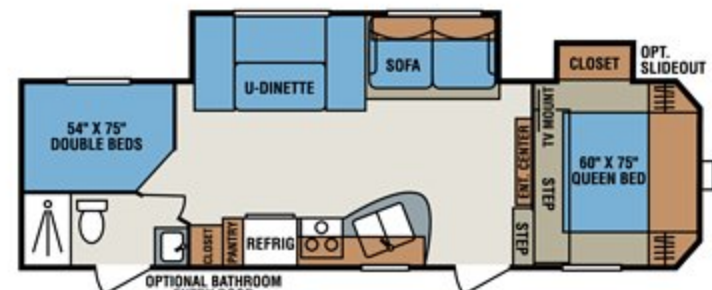

- 1 13,500 BTU A/C
- 2 Seamless 1-Piece Roofing Material
- 3 3/8" Decking
- 4 Vinyl Interior Ceiling Panel
- 5 4 1/2" Wood Truss Rafters, 16" O.C.
- 6 R-7 Batten Insulation
- 7 Insulated Ductwork
- 8 Exterior Clearance Lights
- 9 2x2 Wood Frame Front and End Walls
- 10 2x2 Wood Studs, 16" O.C.
- 11 Extra-Thick .024 Metal Siding
- 12 R-7 Batten Insulation
- 13 Decorative Luan Wall Board
- 14 Exterior Brake Lights
- 15 Darco® Moisture Barrier Underbelly
- 16 Extra-Large Radius Exterior Baggage Doors
- 17 Heavy Duty I-beam Frame Construction
- 18 R-7 Batten Insulation
- 19 Fully Welded Out Riggers
- 20 Heavy Duty Leaf Spring Axles
- 21 Heavy Duty Steel Wheels
- 22 Residential Style Carpet Pad
- 23 Rack and Pinion Electric Slide with Manual Override
- 24 Residential Carpet or Linoleum
- 25 Triple Sealed Slide Outs
- 26 Radius Entrance Door
- 27 Tinted Windows
- 28 Easy-Lube Axles
- 29 Extra Long Drip Spouts
- 30 Diamond Plate Front Plate
- 31 Heated Fresh Water Tank
- 32 Cable Hook Up
- 33 Plywood Floors
- 34 Floor Joists, 16" O.C.

Coach-Net
RV Membership Plans

*One Year FREE
Road Side Assistance
courtesy of KZ!*

Dexter **NEV-R-ADJUST™** Brakes

Fifth Wheels

S265BH