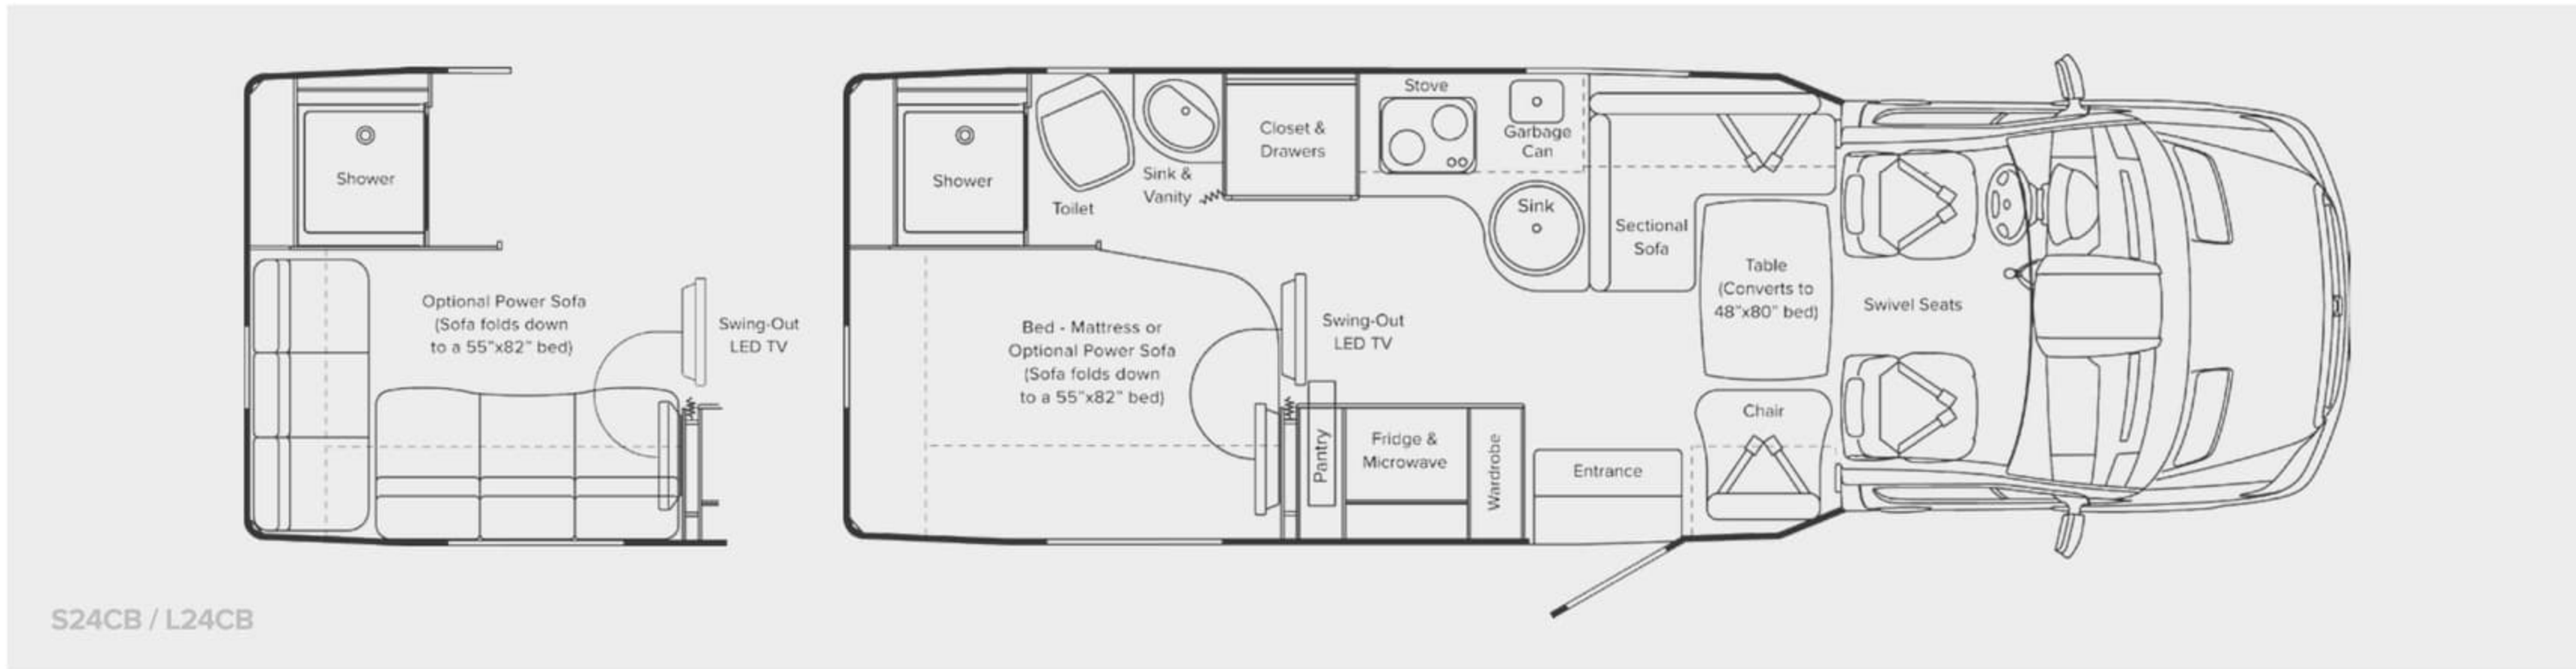

Floorplan

Serenity / Libero