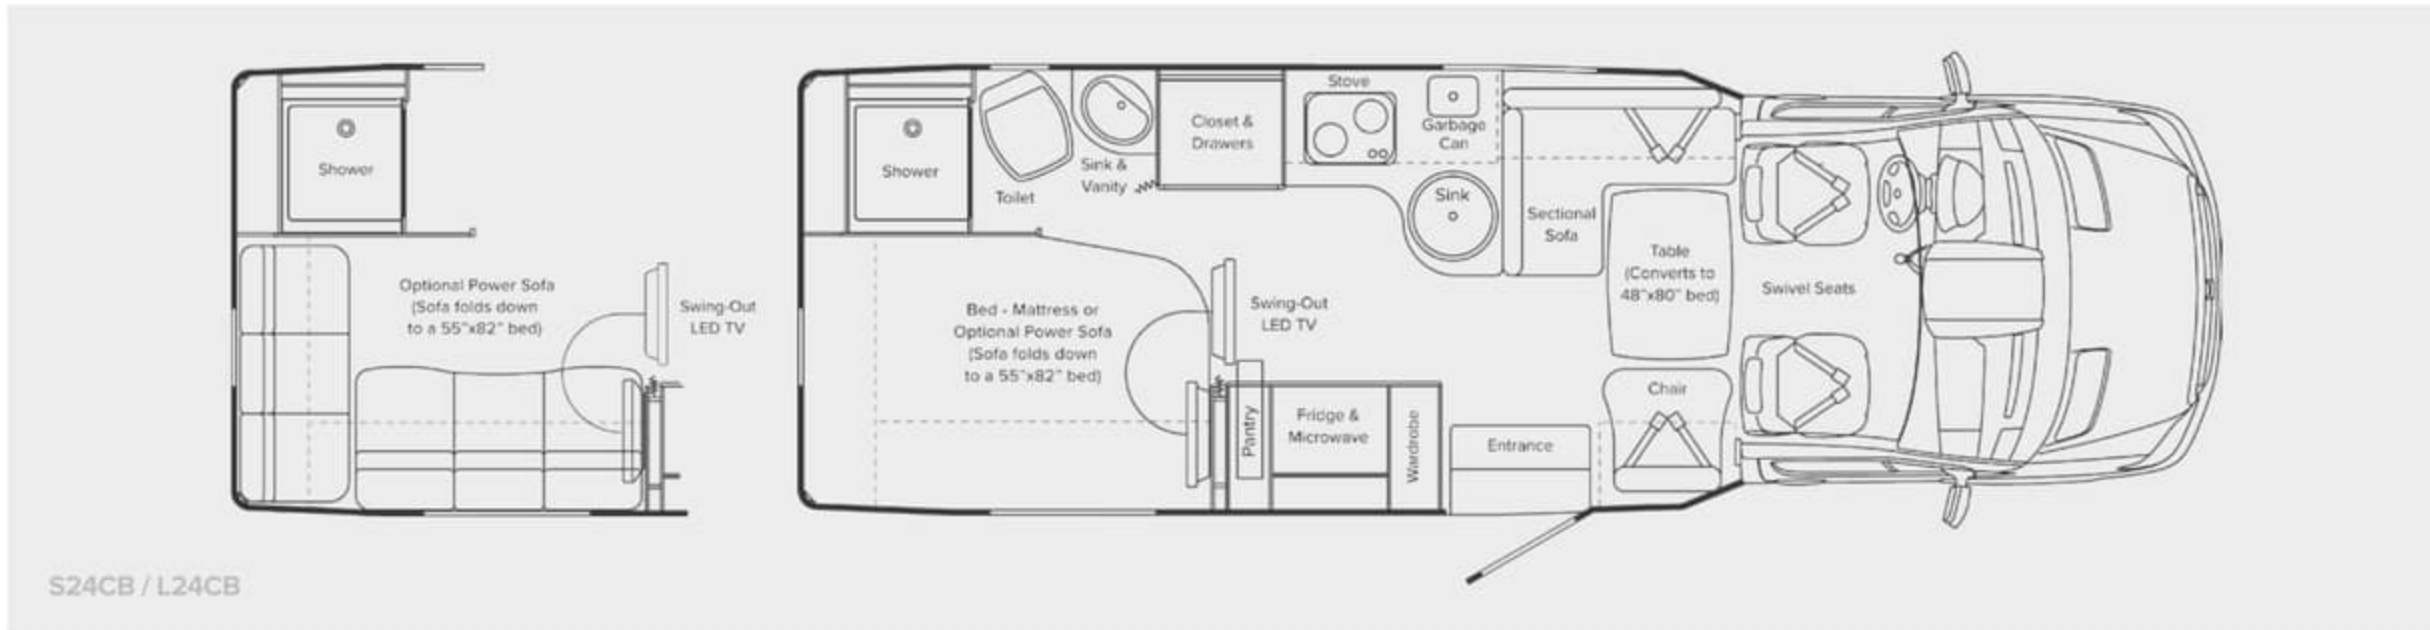

Floorplan

S24CB / L24CB

Serenity / Libero