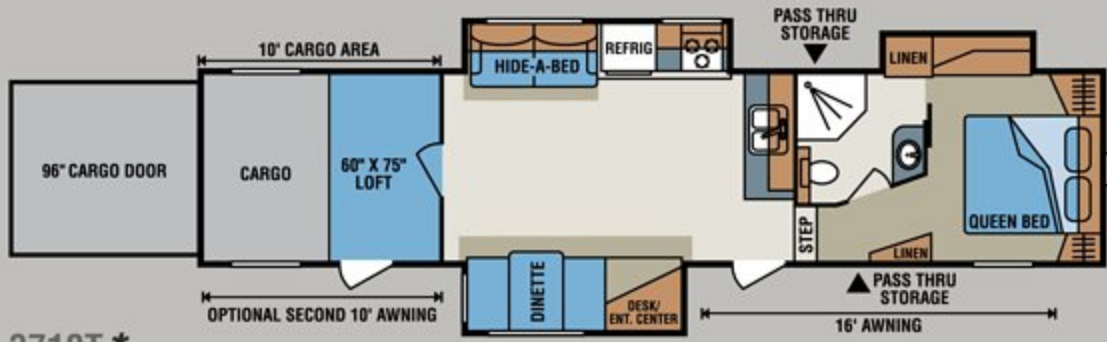

INFERNO

Fifth Wheel Toy Haulers

3712T
Cliffhanger Décor

This innovative toy hauler is loaded inside and out with popular features including hide-a-bed, glass shower surround, corner entertainment center and loft over 12' cargo area.

3410T *

3710T *

3712T *

3722T *

3732T *

4005T *

* All Inferno floorplans are existing dealer stock only.

OPT. TS = Optional Theatre Seating Placement

Options

- 2nd 13,500 BTU Ducted A/C in Bedroom
- 5.5 Cummins Onan® Generator (Requires Fuel Tank with Pump)
- 6 Pt. Leveling System
- 12V LED Lighting Package
- 19" LCD TV with Swing Arm in Bedroom/Cargo
- Dual Pane Windows
- Dyson® Vac
- Fan-Tastic® Vent in Kitchen/Bedroom/Cargo
- Fuel Tank with Pump Station
- Full Body Paint: Chili Spice or Silver Streak
- Glass Shower Door (Forced on 3732T)
- High Gloss Fiberglass
- Katching ZZs Mattress Upgrade
- Load Floor Storage Compartment
- Partial Body Paint: Chili Spice or Silver Streak
- Porch Package
- Power Awning over Radius Door
- Radiant Technology Insulation
- Rear Power Stabilizer Jacks
- Roto-Flex Hitch
- Side by Side 12 Cubic Foot Refrigerator (4005T Only)