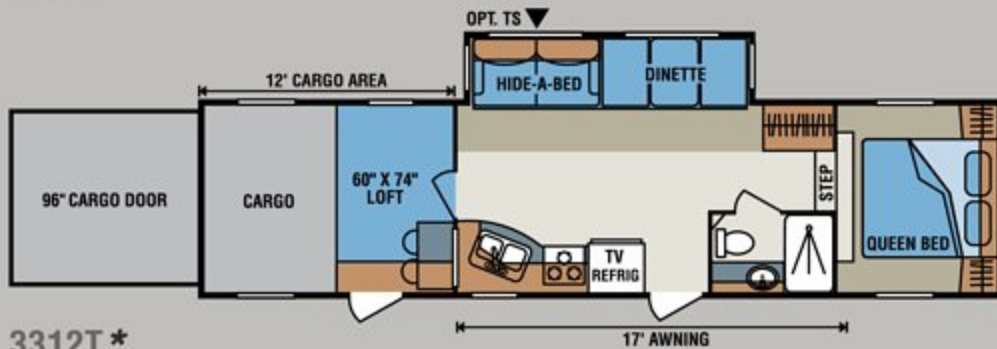

3312T *

* All Inferno floorplans are existing dealer stock only.

OPT. TS = Optional Theatre Seating Placement

Fifth Wheel Toy Haulers	3010T	3310T	3312T	3410T	3710T	3712T	3722T	3732T	4005T
UVW (Unloaded Vehicle Weight)*	10,450	10,263	10,650	11,035	12,415	12,680	12,200	12,390	13,576
Dry Hitch Weight*	2,340	1,820	2,250	2,160	2,310	2,305	2,080	2,610	3,016
Dry Axle Weight*	8,110	8,443	8,400	8,875	10,105	10,375	10,120	9,780	10,560
NCC (Net Carrying Capacity)	3,250	2,737	3,550	3,165	3,585	4,420	3,800	3,610	4,924
GVWR	13,700	13,000	14,200	14,200	16,000	17,100	16,000	16,000	18,500
Interior Height	76"	81"	81"	76"	76"	76"	76"	76"	76"
Exterior Height	160"	158"	157"	157"	160"	157"	157"	158"	160"
Exterior Width	100"	100"	100"	100"	100"	100"	100"	100"	100"
Exterior Length	35' 1"	35' 3"	37' 3"	36' 9"	40' 7"	42' 9"	40' 0"	41' 8"	44' 5"
Refrigerator (cu. feet)	6	6	6	6	6	6	6	6	6
Water Heater Cap. (gal. G/E w/DSI)	12	12	12	12	12	12	12	12	16
Fresh Water Cap. (gal.)	110	110	110	110	110	110	110	110	110
Waste & Gray Water Cap. (gal.)	114	119 ½	119 ½	114	114	114	114	114	171
LP Gas Cap. (lbs.)	60	60	60	60	60	60	60	60	60
Furnace BTUs (1,000s)	30	30	30	35	35	35	35	35	35
Tire Size	16"	16"	16"	16"	16"	16"	16"	16"	16"
Awning	18'	17'	17'	17'	15'	16'	15'	16'	15'

*This weight reflects the rolling average unit weight for each model. Your trailer weight will vary according to optional equipment.