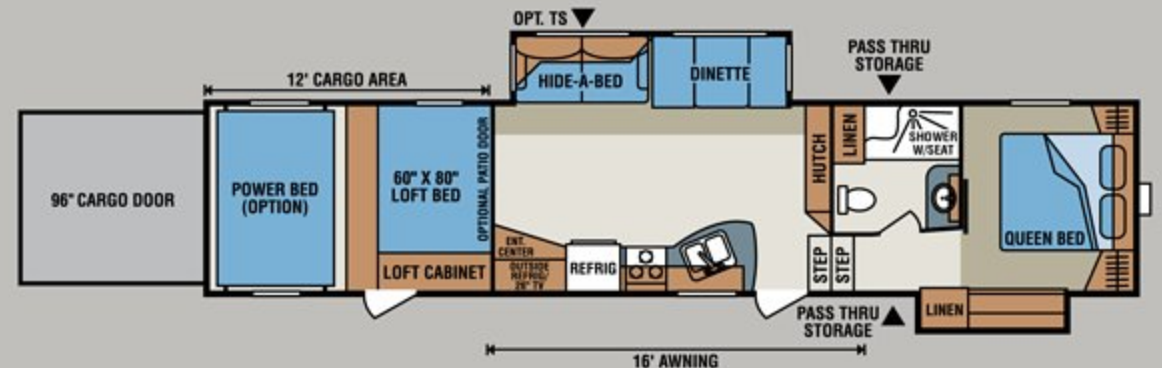

3732T *

* All Inferno floorplans are existing dealer stock only.

OPT. TS = Optional Theatre Seating Placement

Fifth Wheel Toy Haulers	3010T	3310T	3312T	3410T	3710T	3712T	3722T	3732T	4005T
UVW (Unloaded Vehicle Weight)*	10,450	10,263	10,650	11,035	12,415	12,680	12,200	12,390	13,576
Dry Hitch Weight*	2,340	1,820	2,250	2,160	2,310	2,305	2,080	2,610	3,016
Dry Axle Weight*	8,110	8,443	8,400	8,875	10,105	10,375	10,120	9,780	10,560
NCC (Net Carrying Capacity)	3,250	2,737	3,550	3,165	3,585	4,420	3,800	3,610	4,924
GVWR	13,700	13,000	14,200	14,200	16,000	17,100	16,000	16,000	18,500
Interior Height	76"	81"	81"	76"	76"	76"	76"	76"	76"
Exterior Height	160"	158"	157"	157"	160"	157"	157"	158"	160"
Exterior Width	100"	100"	100"	100"	100"	100"	100"	100"	100"
Exterior Length	35' 1"	35' 3"	37' 3"	36' 9"	40' 7"	42' 9"	40' 0"	41' 8"	44' 5"
Refrigerator (cu. feet)	6	6	6	6	6	6	6	6	6
Water Heater Cap. (gal. G/E w/DSI)	12	12	12	12	12	12	12	12	16
Fresh Water Cap. (gal.)	110	110	110	110	110	110	110	110	110
Waste & Gray Water Cap. (gal.)	114	119 ½	119 ½	114	114	114	114	114	171
LP Gas Cap. (lbs.)	60	60	60	60	60	60	60	60	60
Furnace BTUs (1,000s)	30	30	30	35	35	35	35	35	35
Tire Size	16"	16"	16"	16"	16"	16"	16"	16"	16"
Awning	18'	17'	17'	17'	15'	16'	15'	16'	15'

*This weight reflects the rolling average unit weight for each model. Your trailer weight will vary according to optional equipment.