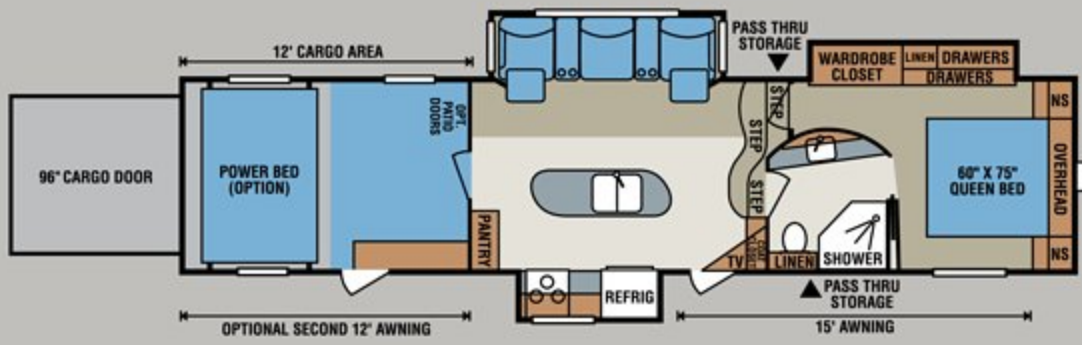

3722T *

* All Inferno floorplans are existing dealer stock only.

OPT. TS = Optional Theatre Seating Placement

Fifth Wheel Toy Haulers	3010T	3310T	3312T	3410T	3710T	3712T	3722T	3732T	4005T
UVW (Unloaded Vehicle Weight)*	10,450	10,263	10,650	11,035	12,415	12,680	12,200	12,390	13,576
Dry Hitch Weight*	2,340	1,820	2,250	2,160	2,310	2,305	2,080	2,610	3,016
Dry Axle Weight*	8,110	8,443	8,400	8,875	10,105	10,375	10,120	9,780	10,560
NCC (Net Carrying Capacity)	3,250	2,737	3,550	3,165	3,585	4,420	3,800	3,610	4,924
GVWR	13,700	13,000	14,200	14,200	16,000	17,100	16,000	16,000	18,500
Interior Height	76"	81"	81"	76"	76"	76"	76"	76"	76"
Exterior Height	160"	158"	157"	157"	160"	157"	157"	158"	160"
Exterior Width	100"	100"	100"	100"	100"	100"	100"	100"	100"
Exterior Length	35' 1"	35' 3"	37' 3"	36' 9"	40' 7"	42' 9"	40' 0"	41' 8"	44' 5"
Refrigerator (cu. feet)	6	6	6	6	6	6	6	6	6
Water Heater Cap. (gal. G/E w/DSI)	12	12	12	12	12	12	12	12	16
Fresh Water Cap. (gal.)	110	110	110	110	110	110	110	110	110
Waste & Gray Water Cap. (gal.)	114	119 ½	119 ½	114	114	114	114	114	171
LP Gas Cap. (lbs.)	60	60	60	60	60	60	60	60	60
Furnace BTUs (1,000s)	30	30	30	35	35	35	35	35	35
Tire Size	16"	16"	16"	16"	16"	16"	16"	16"	16"
Awning	18'	17'	17'	17'	15'	16'	15'	16'	15'

*This weight reflects the rolling average unit weight for each model. Your trailer weight will vary according to optional equipment.