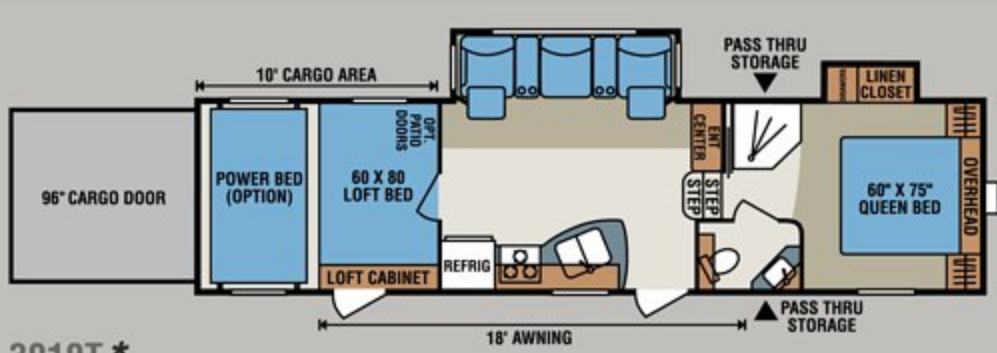

3010T *

* All Inferno floorplans are existing dealer stock only.

OPT. TS = Optional Theatre Seating Placement

Fifth Wheel Toy Haulers	3010T	3310T	3312T	3410T	3710T	3712T	3722T	3732T	4005T
UVW (Unloaded Vehicle Weight)*	10,450	10,263	10,650	11,035	12,415	12,680	12,200	12,390	13,576
Dry Hitch Weight*	2,340	1,820	2,250	2,160	2,310	2,305	2,080	2,610	3,016
Dry Axle Weight*	8,110	8,443	8,400	8,875	10,105	10,375	10,120	9,780	10,560
NCC (Net Carrying Capacity)	3,250	2,737	3,550	3,165	3,585	4,420	3,800	3,610	4,924
GVWR	13,700	13,000	14,200	14,200	16,000	17,100	16,000	16,000	18,500
Interior Height	76"	81"	81"	76"	76"	76"	76"	76"	76"
Exterior Height	160"	158"	157"	157"	160"	157"	157"	158"	160"
Exterior Width	100"	100"	100"	100"	100"	100"	100"	100"	100"
Exterior Length	35' 1"	35' 3"	37' 3"	36' 9"	40' 7"	42' 9"	40' 0"	41' 8"	44' 5"
Refrigerator (cu. feet)	6	6	6	6	6	6	6	6	6
Water Heater Cap. (gal. G/E w/DSI)	12	12	12	12	12	12	12	12	16
Fresh Water Cap. (gal.)	110	110	110	110	110	110	110	110	110
Waste & Gray Water Cap. (gal.)	114	119 ½	119 ½	114	114	114	114	114	171
LP Gas Cap. (lbs.)	60	60	60	60	60	60	60	60	60
Furnace BTUs (1,000s)	30	30	30	35	35	35	35	35	35
Tire Size	16"	16"	16"	16"	16"	16"	16"	16"	16"
Awning	18'	17'	17'	17'	15'	16'	15'	16'	15'

*This weight reflects the rolling average unit weight for each model. Your trailer weight will vary according to optional equipment.