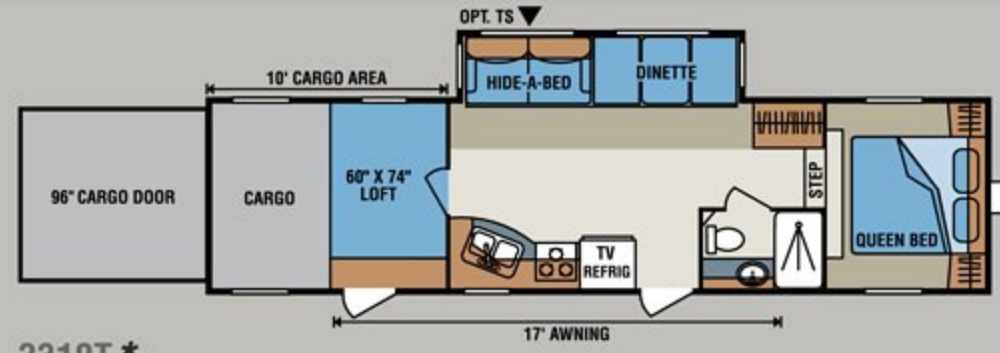

3310T *

* All Inferno floorplans are existing dealer stock only.

OPT. TS = Optional Theatre Seating Placement

Fifth Wheel Toy Haulers	3010T	3310T	3312T	3410T	3710T	3712T	3722T	3732T	4005T
UVW (Unloaded Vehicle Weight)*	10,450	10,263	10,650	11,035	12,415	12,680	12,200	12,390	13,576
Dry Hitch Weight*	2,340	1,820	2,250	2,160	2,310	2,305	2,080	2,610	3,016
Dry Axle Weight*	8,110	8,443	8,400	8,875	10,105	10,375	10,120	9,780	10,560
NCC (Net Carrying Capacity)	3,250	2,737	3,550	3,165	3,585	4,420	3,800	3,610	4,924
GVWR	13,700	13,000	14,200	14,200	16,000	17,100	16,000	16,000	18,500
Interior Height	76"	81"	81"	76"	76"	76"	76"	76"	76"
Exterior Height	160"	158"	157"	157"	160"	157"	157"	158"	160"
Exterior Width	100"	100"	100"	100"	100"	100"	100"	100"	100"
Exterior Length	35' 1"	35' 3"	37' 3"	36' 9"	40' 7"	42' 9"	40' 0"	41' 8"	44' 5"
Refrigerator (cu. feet)	6	6	6	6	6	6	6	6	6
Water Heater Cap. (gal. G/E w/DSI)	12	12	12	12	12	12	12	12	16
Fresh Water Cap. (gal.)	110	110	110	110	110	110	110	110	110
Waste & Gray Water Cap. (gal.)	114	119 ½	119 ½	114	114	114	114	114	171
LP Gas Cap. (lbs.)	60	60	60	60	60	60	60	60	60
Furnace BTUs (1,000s)	30	30	30	35	35	35	35	35	35
Tire Size	16"	16"	16"	16"	16"	16"	16"	16"	16"
Awning	18'	17'	17'	17'	15'	16'	15'	16'	15'

*This weight reflects the rolling average unit weight for each model. Your trailer weight will vary according to optional equipment.