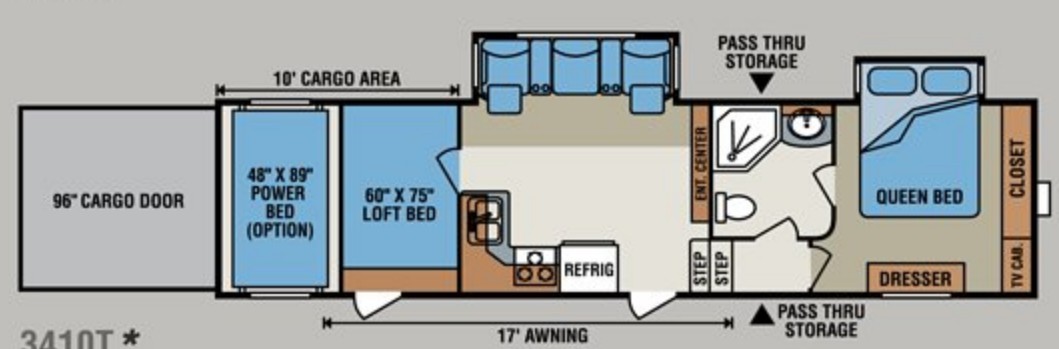

INFERNO

Fifth Wheel Toy Haulers

3712T
Cliffhanger Décor

This innovative toy hauler is loaded inside and out with popular features including hide-a-bed, glass shower surround, corner entertainment center and loft over 12' cargo area.

3410T *

3710T *

3712T *

3722T *

3732T *

4005T *

* All Inferno floorplans are existing dealer stock only.

OPT. TS = Optional Theatre Seating Placement

Options

- 2nd 13,500 BTU Ducted A/C in Bedroom
- 5.5 Cummins Onan® Generator (Requires Fuel Tank with Pump)
- 6 Pt. Leveling System
- 12V LED Lighting Package
- 19" LCD TV with Swing Arm in Bedroom/Cargo
- Dual Pane Windows
- Dyson® Vac
- Fan-Tastic® Vent in Kitchen/Bedroom/Cargo
- Fuel Tank with Pump Station
- Full Body Paint: Chili Spice or Silver Streak
- Glass Shower Door (Forced on 3732T)
- High Gloss Fiberglass
- Katching ZZs Mattress Upgrade
- Load Floor Storage Compartment
- Partial Body Paint: Chili Spice or Silver Streak
- Porch Package
- Power Awning over Radius Door
- Radiant Technology Insulation
- Rear Power Stabilizer Jacks
- Roto-Flex Hitch
- Side by Side 12 Cubic Foot Refrigerator (4005T Only)