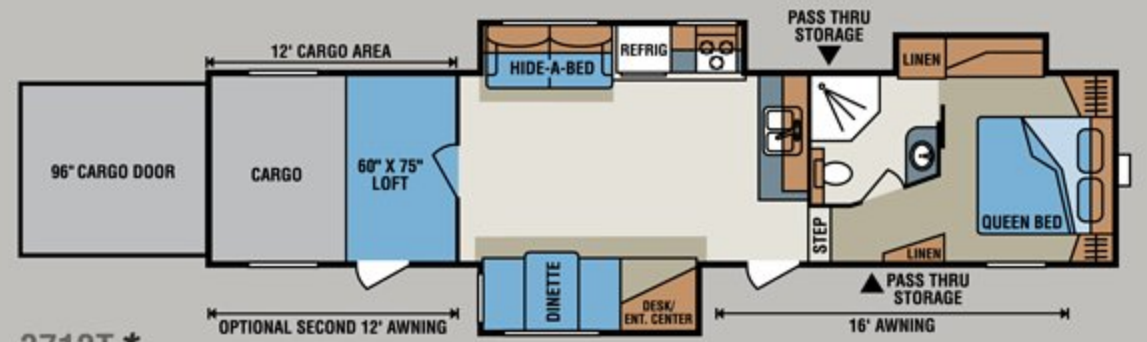

INFERNO

Fifth Wheel Toy Haulers

3712T
Cliffhanger Décor

This innovative toy hauler is loaded inside and out with popular features including hide-a-bed, glass shower surround, corner entertainment center and loft over 12' cargo area.

3410T *

3710T *

3712T *

3722T *

3732T *

4005T *

* All Inferno floorplans are existing dealer stock only.

OPT. TS = Optional Theatre Seating Placement

Options

- 2nd 13,500 BTU Ducted A/C in Bedroom
- 5.5 Cummins Onan® Generator (Requires Fuel Tank with Pump)
- 6 Pt. Leveling System
- 12V LED Lighting Package
- 19" LCD TV with Swing Arm in Bedroom/Cargo
- Dual Pane Windows
- Dyson® Vac
- Fan-Tastic® Vent in Kitchen/Bedroom/Cargo
- Fuel Tank with Pump Station
- Full Body Paint: Chili Spice or Silver Streak
- Glass Shower Door (Forced on 3732T)
- High Gloss Fiberglass
- Katching ZZs Mattress Upgrade
- Load Floor Storage Compartment
- Partial Body Paint: Chili Spice or Silver Streak
- Porch Package
- Power Awning over Radius Door
- Radiant Technology Insulation
- Rear Power Stabilizer Jacks
- Roto-Flex Hitch
- Side by Side 12 Cubic Foot Refrigerator (4005T Only)