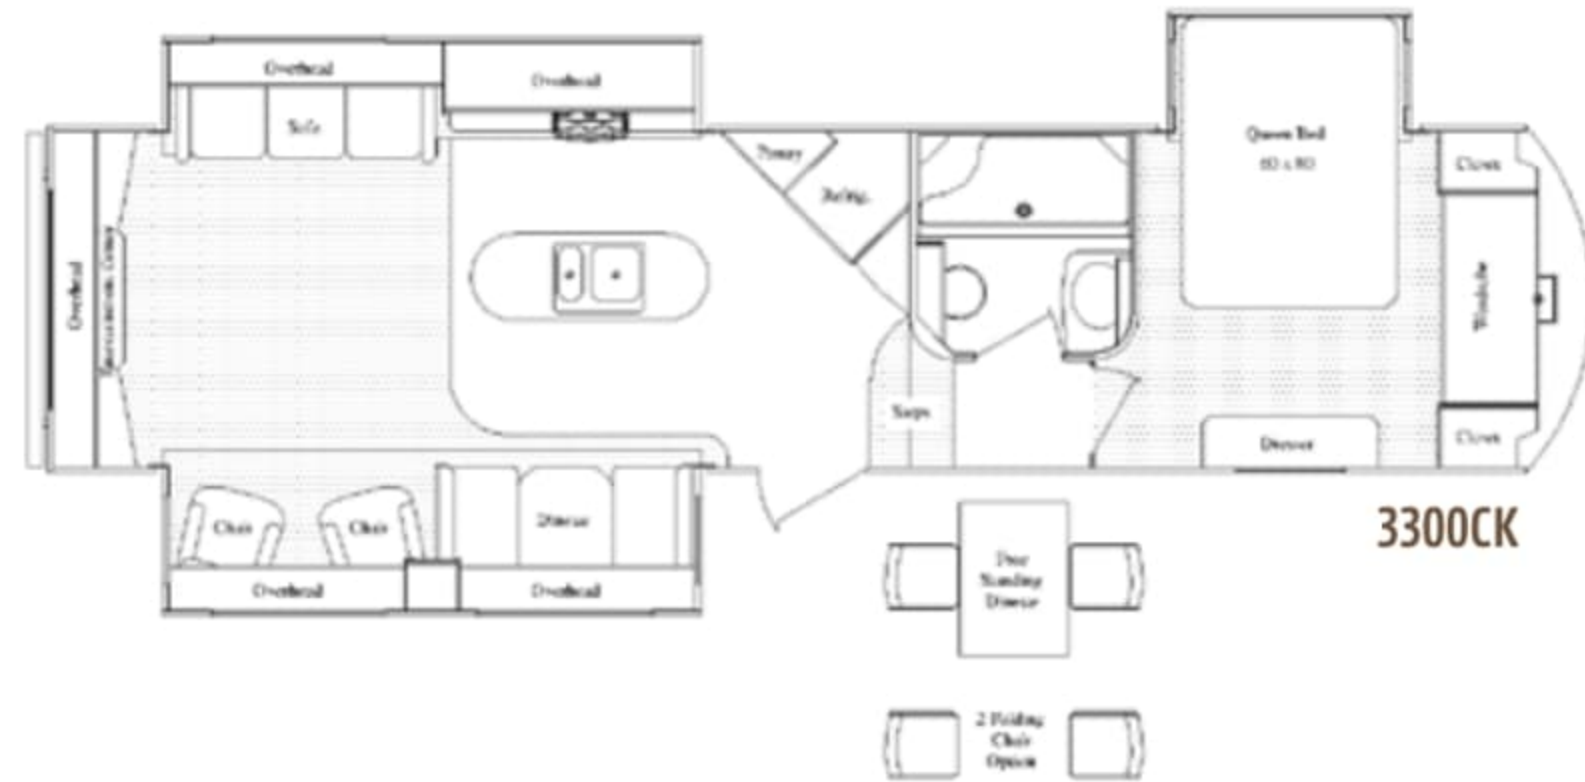

# SPECIFICATIONS & FLOORPLANS

Weights & Measures	3300CK	3600RK	3700BH
Exterior Length	34'10"	36'8"	EST. 41'
Exterior Width	8'	8'	8'
Exterior Height	11'11"	12'4"	12'4"
Interior Height	8'5"	8'5"	8'5"
Dry Weight (lbs.)	10,060	11,220	TBD
Hitch Weight (lbs.)	2,200	2,020	TBD
GVWR (lbs.)	15,000	15,000	15,000
Carrying Capacity (lbs.)	4,940	3,780	TBD
Awning Length	15'	14'	TBD
Fresh Water Capacity (gal.)	60	60	60
Black Water Capacity (gal.)	44	44	80
Gray Water Capacity (gal.)	80	80	80