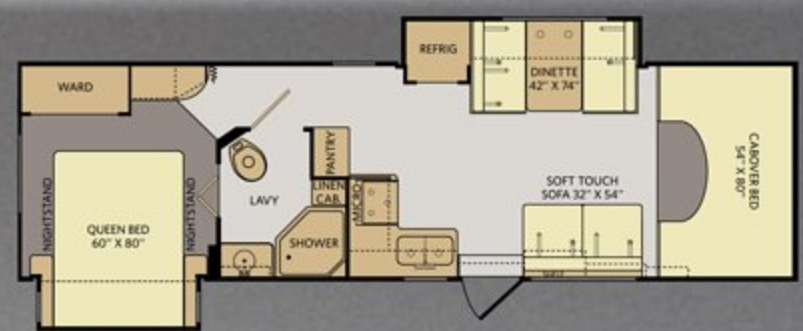

25K

AVAILABLE OPTIONS: 078, 093, 113, 160

29A

AVAILABLE OPTIONS: 093, 113

31M

AVAILABLE OPTIONS: 078, 093, 113, 160

JAMBOREE SEARCHER 29A WITH SPICE WOOD CABINERY

JAMBOREE SPORT

DIMENSIONS & CAPACITIES

MODELS	23B	25K	29A	31M
Overall Length ⁴	24' 4.5"	26' 2.5"	30' 9.5"	32' 5.5"
Overall Height (with A/C)	11' 6"	11' 6"	11' 6"	11' 6"
Overall Width (maximum) ^{5, 6}	102"	102"	102"	102"
Interior Height (maximum)	82"	82"	82"	82"
Interior Width (maximum)	96"	96"	96"	96"
Patio Awning Width	11'	17' 3"	14'	14'
Interior Storage (cu. ft.)	79	87	134	126
Exterior Storage (cu. ft.)	88	100	98	102
Fresh Water Tank (gal)	50	50	60	60
Grey Water Tank (gal)	36	37	35	35
Black Water Tank (gal)	36	36	35	35
Propane Tank (gal) (WC) ⁷	14	14	14	14
Water Heater Tank (gal)	6	6	6	6