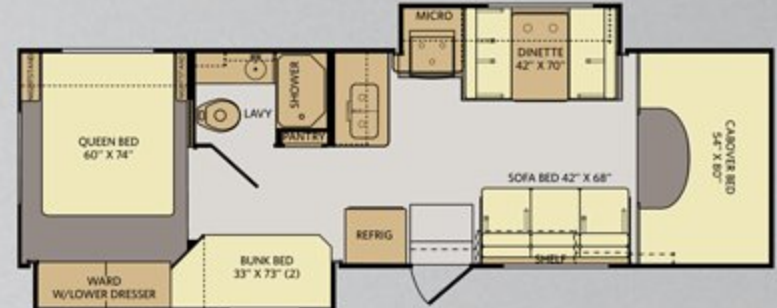

AVAILABLE OPTIONS: 079, 084, 093, 097, 157, 167, 351, 860/864

31D