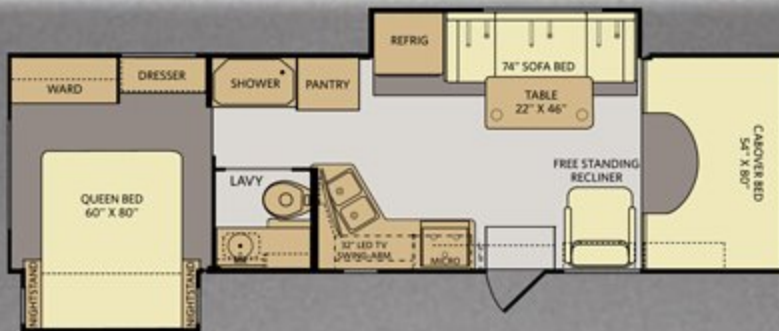

AVAILABLE OPTIONS: 093, 113

31M