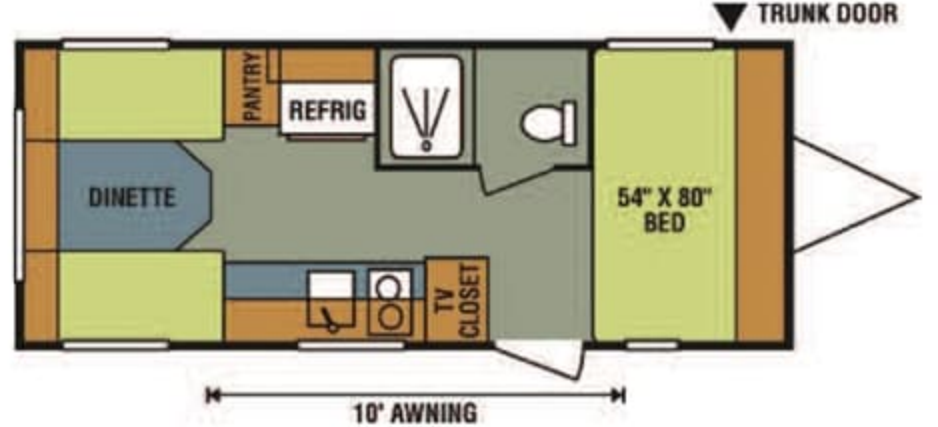

180 SONIC SPORT

17RBT SONIC SPORT

Specifications:	Sport 15BH	Sport 160	Sport 180	Sport 18BH	Sport 18BS	Sport 17RBT
UVW	2263	2623	2740	2623	2633	2696
Hitch Weight	343	366	376	346	356	336
Axle Weight	1920	2257	2364	2277	2277	2360
Carrying Capacity	537	877	760	877	867	804
GVWR	2800	3500	3500	3500	3500	3500
Interior Height	75"	75"	75"	75"	75"	75"
Exterior Height	101.5"	103"	103"	100"	100"	111"
Exterior Width	84"	90"	90"	84"	84"	90"
Exterior Length	17' 2"	19' 9"	22' 1"	20' 6"	20' 6"	18' 10"
Fresh Water (gal.)	10	20	20	20	20	20
Black Water (gal.)	9	32	32	9	15	24
Gray Water (gal.)	15	32	32	15	15	32
Tire Size	14" Radial	14" Radial	14" Radial	14" Radial	14" Radial	14" Radial

18SB SONIC SPORT

180 SONIC SPORT

17RBT SONIC SPORT

Specifications:	Sport 15BH	Sport 160	Sport 180	Sport 18BH	Sport 18BS	Sport 17RBT
UVW	2263	2623	2740	2623	2633	2696
Hitch Weight	343	366	376	346	356	336
Axle Weight	1920	2257	2364	2277	2277	2360
Carrying Capacity	537	877	760	877	867	804
GVWR	2800	3500	3500	3500	3500	3500
Interior Height	75"	75"	75"	75"	75"	75"
Exterior Height	101.5"	103"	103"	100"	100"	111"
Exterior Width	84"	90"	90"	84"	84"	90"
Exterior Length	17' 2"	19' 9"	22' 1"	20' 6"	20' 6"	18' 10"
Fresh Water (gal.)	10	20	20	20	20	20
Black Water (gal.)	9	32	32	9	15	24
Gray Water (gal.)	15	32	32	15	15	32
Tire Size	14" Radial	14" Radial	14" Radial	14" Radial	14" Radial	14" Radial

- Large Single Bowl Sink
- High Rise Faucet
- Spare Tire
- Tinted Safety Windows
- TV Antenna
- 2 Skylights
- Night Shades
- Range Hood
- 16,000 BTU Furnace
- Tank Monitor
- Safety Step Stairwell Light