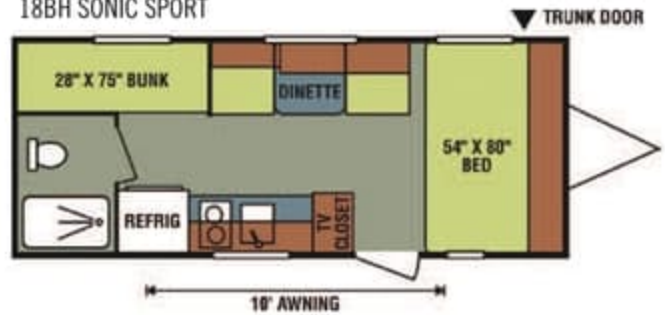

SONIC

Sport

BY VENTURE RV

Your Venture Starts Here.

15BH SONIC SPORT

18BH SONIC SPORT

160 SONIC SPORT

18SB SONIC SPORT

180 SONIC SPORT

17RBT SONIC SPORT

Specifications:	Sport 15BH	Sport 160	Sport 180	Sport 18BH	Sport 18BS	Sport 17RBT
UVW	2263	2623	2740	2623	2633	2696
Hitch Weight	343	366	376	346	356	336
Axle Weight	1920	2257	2364	2277	2277	2360
Carrying Capacity	537	877	760	877	867	804
GVWR	2800	3500	3500	3500	3500	3500
Interior Height	75"	75"	75"	75"	75"	75"
Exterior Height	101.5"	103"	103"	100"	100"	111"
Exterior Width	84"	90"	90"	84"	84"	90"
Exterior Length	17' 2"	19' 9"	22' 1"	20' 6"	20' 6"	18' 10"
Fresh Water (gal.)	10	20	20	20	20	20
Black Water (gal.)	9	32	32	9	15	24
Gray Water (gal.)	15	32	32	15	15	32
Tire Size	14" Radial	14" Radial	14" Radial	14" Radial	14" Radial	14" Radial

18SB SONIC SPORT

180 SONIC SPORT

17RBT SONIC SPORT

Specifications:	Sport 15BH	Sport 160	Sport 180	Sport 18BH	Sport 18BS	Sport 17RBT
UVW	2263	2623	2740	2623	2633	2696
Hitch Weight	343	366	376	346	356	336
Axle Weight	1920	2257	2364	2277	2277	2360
Carrying Capacity	537	877	760	877	867	804
GVWR	2800	3500	3500	3500	3500	3500
Interior Height	75"	75"	75"	75"	75"	75"
Exterior Height	101.5"	103"	103"	100"	100"	111"
Exterior Width	84"	90"	90"	84"	84"	90"
Exterior Length	17' 2"	19' 9"	22' 1"	20' 6"	20' 6"	18' 10"
Fresh Water (gal.)	10	20	20	20	20	20
Black Water (gal.)	9	32	32	9	15	24
Gray Water (gal.)	15	32	32	15	15	32
Tire Size	14" Radial	14" Radial	14" Radial	14" Radial	14" Radial	14" Radial