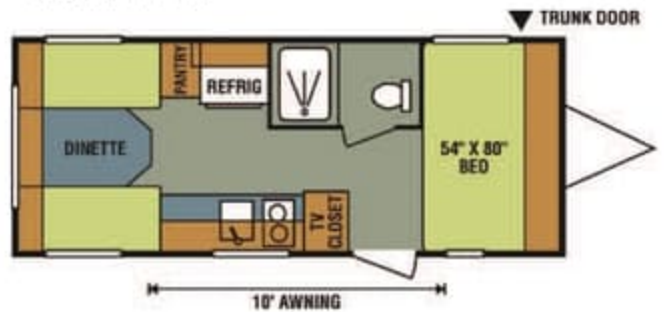

SONIC

Sport

BY VENTURE RV

Your Venture Starts Here.

15BH SONIC SPORT

18BH SONIC SPORT

160 SONIC SPORT

18SB SONIC SPORT

180 SONIC SPORT

17RBT SONIC SPORT

Specifications:	Sport 15BH	Sport 160	Sport 180	Sport 18BH	Sport 18BS	Sport 17RBT
UVW	2263	2623	2740	2623	2633	2696
Hitch Weight	343	366	376	346	356	336
Axle Weight	1920	2257	2364	2277	2277	2360
Carrying Capacity	537	877	760	877	867	804
GVWR	2800	3500	3500	3500	3500	3500
Interior Height	75"	75"	75"	75"	75"	75"
Exterior Height	101.5"	103"	103"	100"	100"	111"
Exterior Width	84"	90"	90"	84"	84"	90"
Exterior Length	17' 2"	19' 9"	22' 1"	20' 6"	20' 6"	18' 10"
Fresh Water (gal.)	10	20	20	20	20	20
Black Water (gal.)	9	32	32	9	15	24
Gray Water (gal.)	15	32	32	15	15	32
Tire Size	14" Radial	14" Radial	14" Radial	14" Radial	14" Radial	14" Radial

18SB SONIC SPORT

180 SONIC SPORT

17RBT SONIC SPORT

Specifications:	Sport 15BH	Sport 160	Sport 180	Sport 18BH	Sport 18BS	Sport 17RBT
UVW	2263	2623	2740	2623	2633	2696
Hitch Weight	343	366	376	346	356	336
Axle Weight	1920	2257	2364	2277	2277	2360
Carrying Capacity	537	877	760	877	867	804
GVWR	2800	3500	3500	3500	3500	3500
Interior Height	75"	75"	75"	75"	75"	75"
Exterior Height	101.5"	103"	103"	100"	100"	111"
Exterior Width	84"	90"	90"	84"	84"	90"
Exterior Length	17' 2"	19' 9"	22' 1"	20' 6"	20' 6"	18' 10"
Fresh Water (gal.)	10	20	20	20	20	20
Black Water (gal.)	9	32	32	9	15	24
Gray Water (gal.)	15	32	32	15	15	32
Tire Size	14" Radial	14" Radial	14" Radial	14" Radial	14" Radial	14" Radial