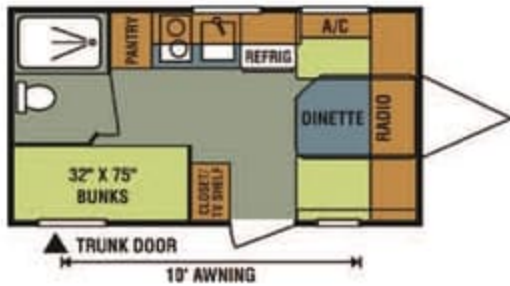

SONIC

Sport

BY VENTURE RV

Your Venture Starts Here.

15BH SONIC SPORT

18BH SONIC SPORT

160 SONIC SPORT

18SB SONIC SPORT

180 SONIC SPORT

17RBT SONIC SPORT

Specifications:	Sport 15BH	Sport 160	Sport 180	Sport 18BH	Sport 18BS	Sport 17RBT
UVW	2263	2623	2740	2623	2633	2696
Hitch Weight	343	366	376	346	356	336
Axle Weight	1920	2257	2364	2277	2277	2360
Carrying Capacity	537	877	760	877	867	804
GVWR	2800	3500	3500	3500	3500	3500
Interior Height	75"	75"	75"	75"	75"	75"
Exterior Height	101.5"	103"	103"	100"	100"	111"
Exterior Width	84"	90"	90"	84"	84"	90"
Exterior Length	17' 2"	19' 9"	22' 1"	20' 6"	20' 6"	18' 10"
Fresh Water (gal.)	10	20	20	20	20	20
Black Water (gal.)	9	32	32	9	15	24
Gray Water (gal.)	15	32	32	15	15	32
Tire Size	14" Radial	14" Radial	14" Radial	14" Radial	14" Radial	14" Radial

18SB SONIC SPORT

180 SONIC SPORT

17RBT SONIC SPORT

Specifications:	Sport 15BH	Sport 160	Sport 180	Sport 18BH	Sport 18BS	Sport 17RBT
UVW	2263	2623	2740	2623	2633	2696
Hitch Weight	343	366	376	346	356	336
Axle Weight	1920	2257	2364	2277	2277	2360
Carrying Capacity	537	877	760	877	867	804
GVWR	2800	3500	3500	3500	3500	3500
Interior Height	75"	75"	75"	75"	75"	75"
Exterior Height	101.5"	103"	103"	100"	100"	111"
Exterior Width	84"	90"	90"	84"	84"	90"
Exterior Length	17' 2"	19' 9"	22' 1"	20' 6"	20' 6"	18' 10"
Fresh Water (gal.)	10	20	20	20	20	20
Black Water (gal.)	9	32	32	9	15	24
Gray Water (gal.)	15	32	32	15	15	32
Tire Size	14" Radial	14" Radial	14" Radial	14" Radial	14" Radial	14" Radial