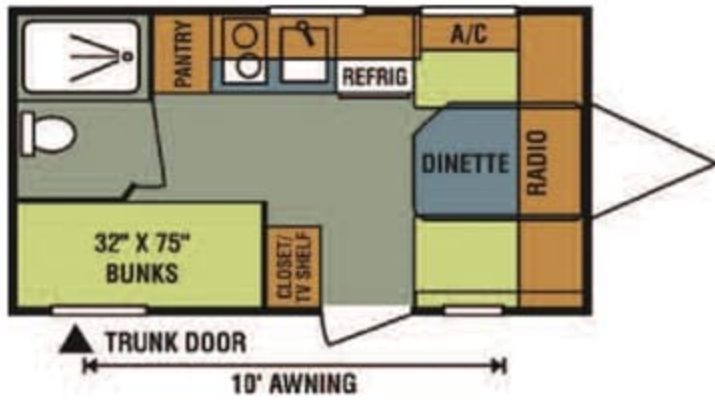

180 SONIC SPORT

17RBT SONIC SPORT

Specifications:	Sport 15BH	Sport 160	Sport 180	Sport 18BH	Sport 18BS	Sport 17RBT
UVW	2263	2623	2740	2623	2633	2696
Hitch Weight	343	366	376	346	356	336
Axle Weight	1920	2257	2364	2277	2277	2360
Carrying Capacity	537	877	760	877	867	804
GVWR	2800	3500	3500	3500	3500	3500
Interior Height	75"	75"	75"	75"	75"	75"
Exterior Height	101.5"	103"	103"	100"	100"	111"
Exterior Width	84"	90"	90"	84"	84"	90"
Exterior Length	17' 2"	19' 9"	22' 1"	20' 6"	20' 6"	18' 10"
Fresh Water (gal.)	10	20	20	20	20	20
Black Water (gal.)	9	32	32	9	15	24
Gray Water (gal.)	15	32	32	15	15	32
Tire Size	14" Radial	14" Radial	14" Radial	14" Radial	14" Radial	14" Radial

*These weights reflect the base weight for each model. Your trailer weight will vary according to optional equipment.

SONIC

Sport

BY VENTURE RV

Your Venture Starts Here.

15BH SONIC SPORT

18BH SONIC SPORT

160 SONIC SPORT

18SB SONIC SPORT

180 SONIC SPORT

17RBT SONIC SPORT

Specifications:	Sport 15BH	Sport 160	Sport 180	Sport 18BH	Sport 18BS	Sport 17RBT
UVW	2263	2623	2740	2623	2633	2696
Hitch Weight	343	366	376	346	356	336
Axle Weight	1920	2257	2364	2277	2277	2360
Carrying Capacity	537	877	760	877	867	804
GVWR	2800	3500	3500	3500	3500	3500
Interior Height	75"	75"	75"	75"	75"	75"
Exterior Height	101.5"	103"	103"	100"	100"	111"
Exterior Width	84"	90"	90"	84"	84"	90"
Exterior Length	17' 2"	19' 9"	22' 1"	20' 6"	20' 6"	18' 10"
Fresh Water (gal.)	10	20	20	20	20	20
Black Water (gal.)	9	32	32	9	15	24
Gray Water (gal.)	15	32	32	15	15	32
Tire Size	14" Radial	14" Radial	14" Radial	14" Radial	14" Radial	14" Radial

- Large Single Bowl Sink
- High Rise Faucet
- Spare Tire
- Tinted Safety Windows
- TV Antenna
- 2 Skylights
- Night Shades
- Range Hood
- 16,000 BTU Furnace
- Tank Monitor
- Safety Step Stairwell Light