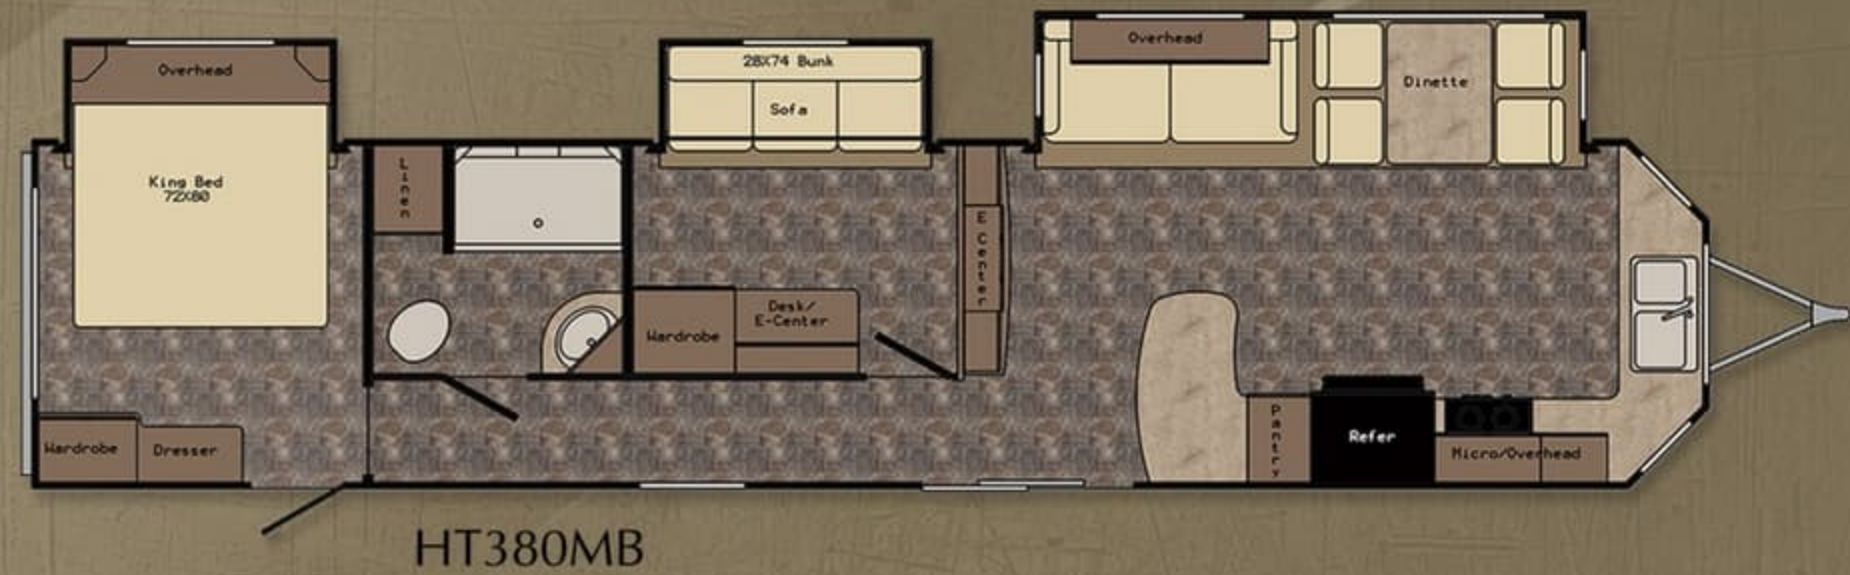

The Hampton is an extended stay trailer that won't make you sacrifice your creature comforts. Crossroads has designed and engineered this trailer to feel like home. Rich stainless steel residential style appliances, 8' ceilings, hardwood raised panel cabinetry, and abundant storage await your stay. Wherever your adventure takes you, the Hampton will allow you to make your home where you want it to be.

HAMPTON	HT380FD	HT380MB	HT381QB	HT400FL
Shipping Weight	11602	11370	11672	10750
GVWR	13872	13598	13368	13182
Carrying Cap	2270	2228	1696	2432
Hitch Weight	1872	1598	1368	1182
Ext. Length	40' 10"	43' 0"	40' 11"	43' 1"
Ext. Height with A/C	12' 8"	12' 8"	12' 8"	12' 8"
Fresh Water	56	56	56	56
Black Water	40	40	80	40
Gray	80	80	80	80
Tire Size	ST235/80R16E	ST235/80R16E	ST235/80R16E	ST235/80R16E