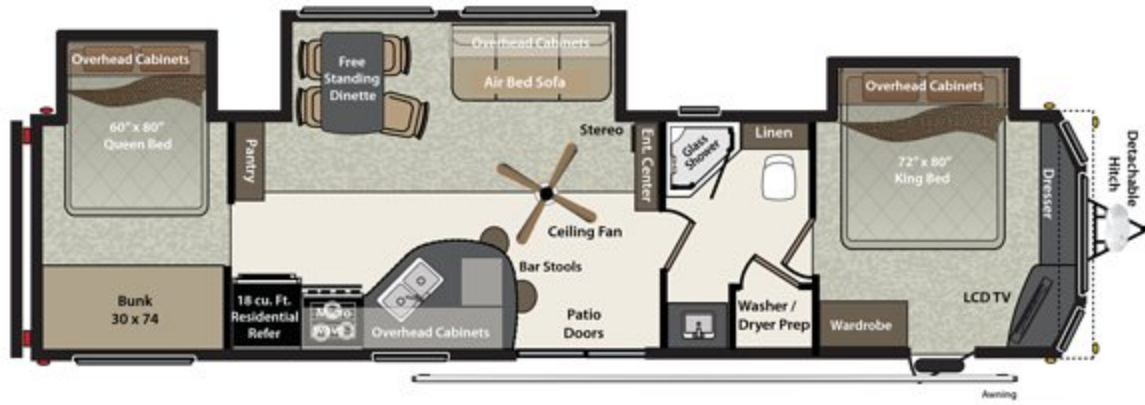

402BH

Destination Trailer	402BH	403FK	404DN	405FL	406FB	407KI
Shipping Weight	11647	10876	11613	11290	11896	TBD
Carrying Capacity	1353	2124	1387	1710	1104	TBD
Hitch Weight	1260	1280	1525	1205	1225	TBD
Exterior Length*	40' 11"	40' 11"	41' 0"	40' 11"	40' 11"	TBD
Ext Height	12' 9"	12' 9"	12' 9"	12' 9"	12' 9"	TBD
Fresh Water	66	66	66	66	66	TBD
Waste Water	42	42	42	42	74	TBD
Grey Water	84	84	84	84	126	TBD
LPG Capacity	60	60	60	60	60	TBD

DISCLAIMER: Product information is as accurate as possible as of the date of publication of this brochure. All features, floor plans, and specifications in this brochure are subject to change without notice. Please also consult Keystone's web site at www.keystonerv.com for more current product information and specifications. Tow Vehicle Disclaimer. CAUTION: Owners of Keystone recreational vehicles are solely responsible for the selection and proper use of tow vehicles. All customers should consult with a motor vehicle manufacturer or their dealer concerning the purchase and use of suitable tow vehicles for Keystone products. Keystone disclaims any liability or damages suffered as a result of the selection, operation, use or misuse of a tow vehicle. KEYSTONE'S LIMITED WARRANTY DOES NOT COVER DAMAGE TO THE RECREATIONAL VEHICLE OR THE TOW VEHICLE AS A RESULT OF THE SELECTION, OPERATION, USE OR MISUSE OF THE TOW VEHICLE. *Length is defined as the distance from the centerline of hitch pin/coupler to rear bumper of trailer. 02/15

STAY IN TOUCH

Residence is always just a touch away. You'll find 360 virtual tours, location of your nearest dealer, photos, videos and all of the latest information about Residence. Everything you need can be accessed anytime, day or night, from home or on the road. You can also find us on the Keystone RV Facebook page.