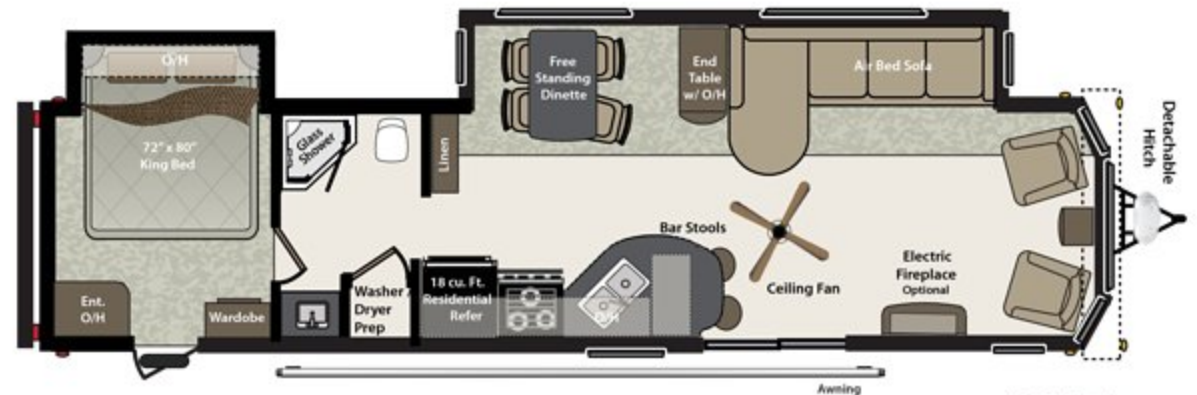

405FL

Destination Trailer	402BH	403FK	404DN	405FL	406FB	407KI
Shipping Weight	11647	10876	11613	11290	11896	TBD
Carrying Capacity	1353	2124	1387	1710	1104	TBD
Hitch Weight	1260	1280	1525	1205	1225	TBD
Exterior Length*	40' 11"	40' 11"	41' 0"	40' 11"	40' 11"	TBD
Ext Height	12' 9"	12' 9"	12' 9"	12' 9"	12' 9"	TBD
Fresh Water	66	66	66	66	66	TBD
Waste Water	42	42	42	42	74	TBD
Grey Water	84	84	84	84	126	TBD
LPG Capacity	60	60	60	60	60	TBD

DISCLAIMER: Product information is as accurate as possible as of the date of publication of this brochure. All features, floor plans, and specifications in this brochure are subject to change without notice. Please also consult Keystone's web site at www.keystonerv.com for more current product information and specifications. Tow Vehicle Disclaimer. CAUTION: Owners of Keystone recreational vehicles are solely responsible for the selection and proper use of tow vehicles. All customers should consult with a motor vehicle manufacturer or their dealer concerning the purchase and use of suitable tow vehicles for Keystone products. Keystone disclaims any liability or damages suffered as a result of the selection, operation, use or misuse of a tow vehicle. KEYSTONE'S LIMITED WARRANTY DOES NOT COVER DAMAGE TO THE RECREATIONAL VEHICLE OR THE TOW VEHICLE AS A RESULT OF THE SELECTION, OPERATION, USE OR MISUSE OF THE TOW VEHICLE. *Length is defined as the distance from the centerline of hitch pin/coupler to rear bumper of trailer. 02/15

STAY IN TOUCH

Residence is always just a touch away. You'll find 360 virtual tours, location of your nearest dealer, photos, videos and all of the latest information about Residence. Everything you need can be accessed anytime, day or night, from home or on the road. You can also find us on the Keystone RV Facebook page.