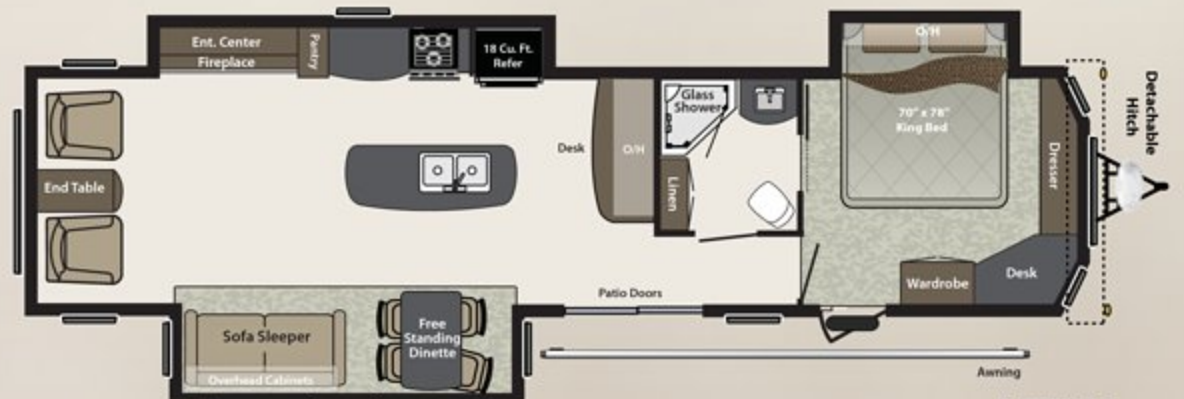

407KI

Destination Trailer	402BH	403FK	404DN	405FL	406FB	407KI
Shipping Weight	11647	10876	11613	11290	11896	TBD
Carrying Capacity	1353	2124	1387	1710	1104	TBD
Hitch Weight	1260	1280	1525	1205	1225	TBD
Exterior Length*	40' 11"	40' 11"	41' 0"	40' 11"	40' 11"	TBD
Ext Height	12' 9"	12' 9"	12' 9"	12' 9"	12' 9"	TBD
Fresh Water	66	66	66	66	66	TBD
Waste Water	42	42	42	42	74	TBD
Grey Water	84	84	84	84	126	TBD
LPG Capacity	60	60	60	60	60	TBD

DISCLAIMER: Product information is as accurate as possible as of the date of publication of this brochure. All features, floor plans, and specifications in this brochure are subject to change without notice. Please also consult Keystone's web site at www.keystonerv.com for more current product information and specifications. Tow Vehicle Disclaimer. CAUTION: Owners of Keystone recreational vehicles are solely responsible for the selection and proper use of tow vehicles. All customers should consult with a motor vehicle manufacturer or their dealer concerning the purchase and use of suitable tow vehicles for Keystone products. Keystone disclaims any liability or damages suffered as a result of the selection, operation, use or misuse of a tow vehicle. KEYSTONE'S LIMITED WARRANTY DOES NOT COVER DAMAGE TO THE RECREATIONAL VEHICLE OR THE TOW VEHICLE AS A RESULT OF THE SELECTION, OPERATION, USE OR MISUSE OF THE TOW VEHICLE. *Length is defined as the distance from the centerline of hitch pin/coupler to rear bumper of trailer. 02/15