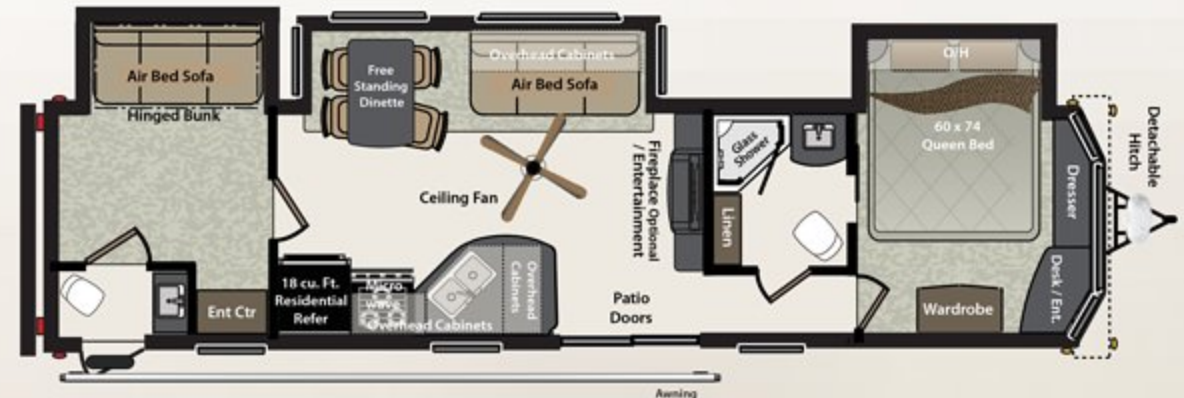

# RESIDENCE

by Keystone

— IT'S NOT JUST A TRAILER —

*It's a Residence*

405 KITCHEN

404 KITCHEN AREA

403 BEDROOM

405 FRONT TO BACK VIEW

403FK

406FB

404DN

407KI

Destination Trailer	402BH	403FK	404DN	405FL	406FB	407KI
Shipping Weight	11647	10876	11613	11290	11896	TBD
Carrying Capacity	1353	2124	1387	1710	1104	TBD
Hitch Weight	1260	1280	1525	1205	1225	TBD
Exterior Length*	40' 11"	40' 11"	41' 0"	40' 11"	40' 11"	TBD
Ext Height	12' 9"	12' 9"	12' 9"	12' 9"	12' 9"	TBD
Fresh Water	66	66	66	66	66	TBD
Waste Water	42	42	42	42	74	TBD
Grey Water	84	84	84	84	126	TBD
LPG Capacity	60	60	60	60	60	TBD

## BATHROOM

- Glass Shower Enclosure
- Power Vent with Remote
- Lighted Medicine Cabinet with mirror
- Porcelain Stool with Foot Pedal
- Washer / Dryer Prep\*\*\*
- Shower Surround
- Skylight
- Linen Storage
- Toilet Paper Holder

## MASTER BEDROOM

- 72" x 80" King Bed with Pillow Top
- Cable TV Hook Up
- Overhead Cabinets in Bedroom Slide
- Bedspread
- Satellite Ready