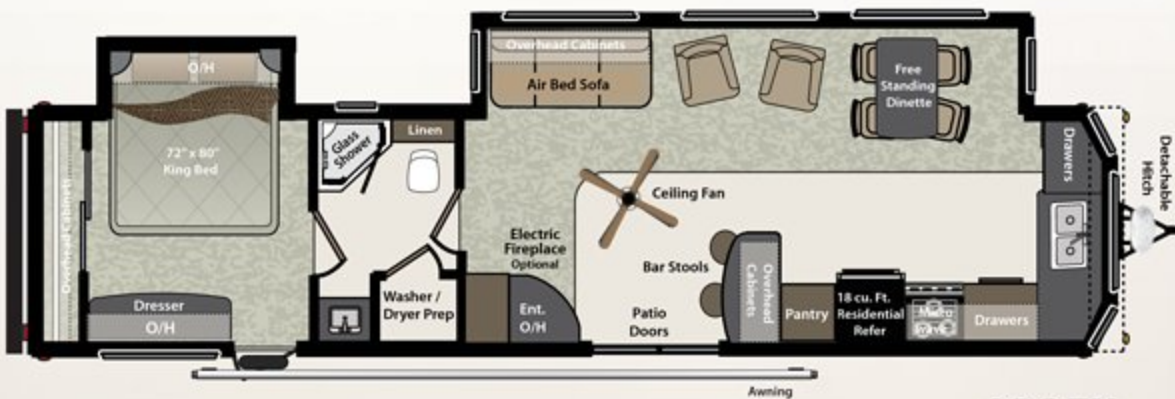

403FK

406FB

404DN

407KI

Destination Trailer	402BH	403FK	404DN	405FL	406FB	407KI
Shipping Weight	11647	10876	11613	11290	11896	TBD
Carrying Capacity	1353	2124	1387	1710	1104	TBD
Hitch Weight	1260	1280	1525	1205	1225	TBD
Exterior Length*	40' 11"	40' 11"	41' 0"	40' 11"	40' 11"	TBD
Ext Height	12' 9"	12' 9"	12' 9"	12' 9"	12' 9"	TBD
Fresh Water	66	66	66	66	66	TBD
Waste Water	42	42	42	42	74	TBD
Grey Water	84	84	84	84	126	TBD
LPG Capacity	60	60	60	60	60	TBD