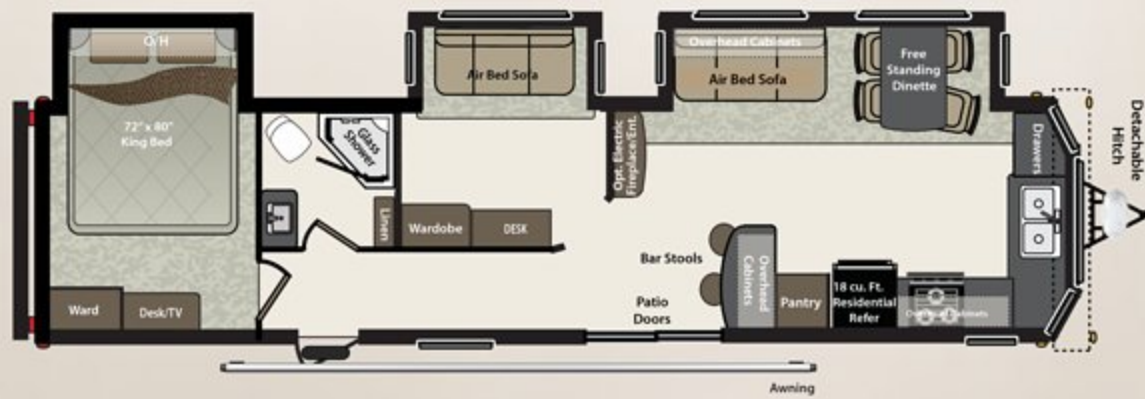

403FK

406FB

404DN

407KI

Destination Trailer	402BH	403FK	404DN	405FL	406FB	407KI
Shipping Weight	11647	10876	11613	11290	11896	TBD
Carrying Capacity	1353	2124	1387	1710	1104	TBD
Hitch Weight	1260	1280	1525	1205	1225	TBD
Exterior Length*	40' 11"	40' 11"	41' 0"	40' 11"	40' 11"	TBD
Ext Height	12' 9"	12' 9"	12' 9"	12' 9"	12' 9"	TBD
Fresh Water	66	66	66	66	66	TBD
Waste Water	42	42	42	42	74	TBD
Grey Water	84	84	84	84	126	TBD
LPG Capacity	60	60	60	60	60	TBD