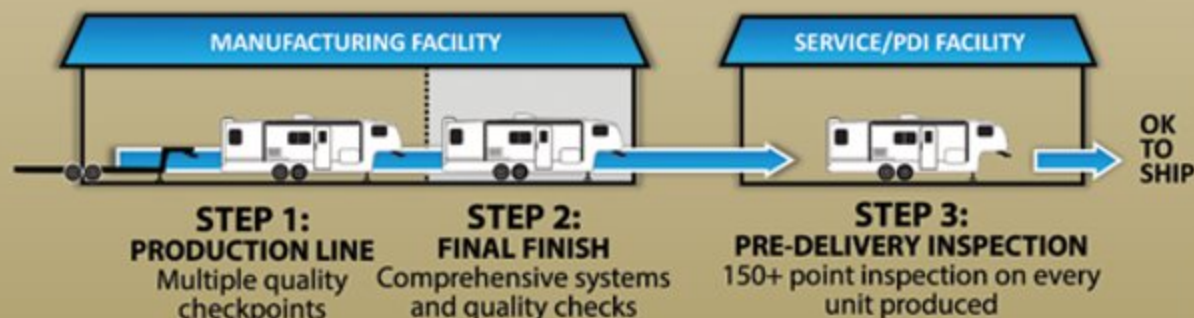

GRAND DESIGN
RECREATIONAL VEHICLES