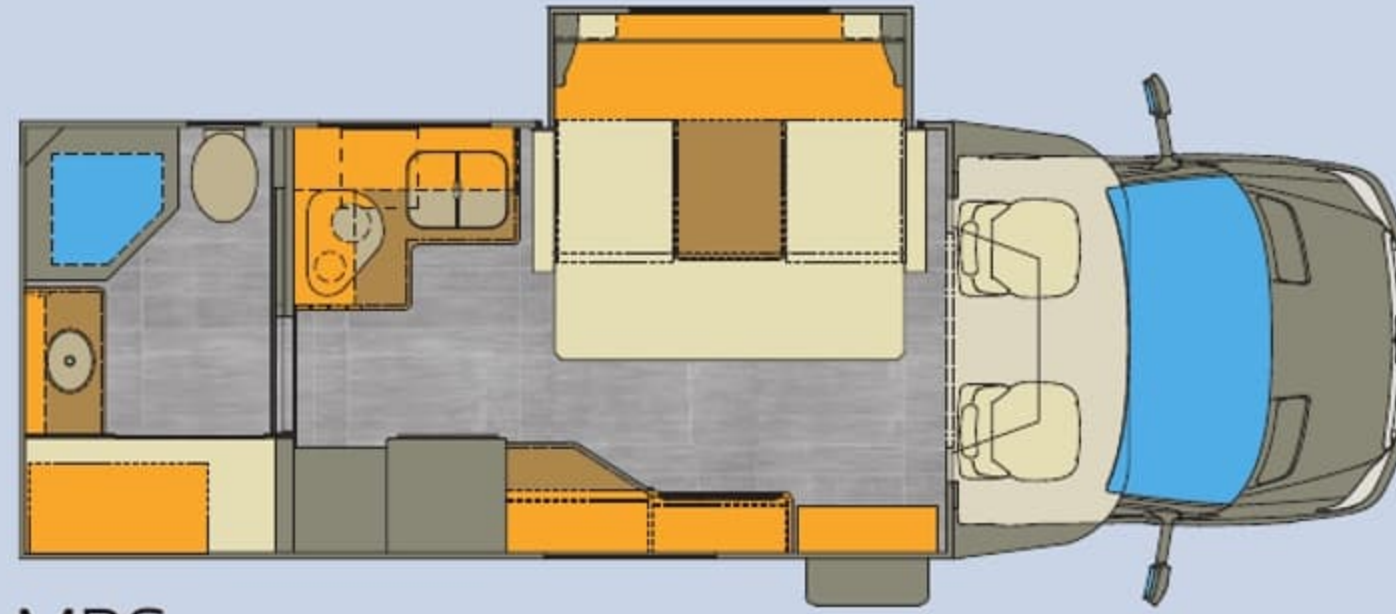

BED AND BATH

rd with
l cabinet
with
sh.

The 25UCB bath features satin nickel fixtures and a spacious shower with a glass enclosure and door.

able 70" x 74"
-person dinette

Villagio features a pull-out style pantry and a large hanging wardrobe with hardwood drawers below. Villagio 25UCB shown.

CAFE

TWILIGHT

FLOORPLAN OPTIONS

MBS

QRS

UCB

Exterior Height	10' 11"	Fresh Water capacity	34 Gallons
Exterior Width	92.25"	Grey Water capacity	29 Gallons
Exterior Overall Length	24' 11"	Black Water capacity	29 Gallons
Interior Height	80.5"	LP capacity	13.2 Gallons/44 lbs.
Interior Width	89.5"	Exterior Storage capacity	42 cu. ft. (58 Cu. ft. on 25UCB)
GVWR	11,030 lbs.		
Fuel Capacity	26.4 Gallons		