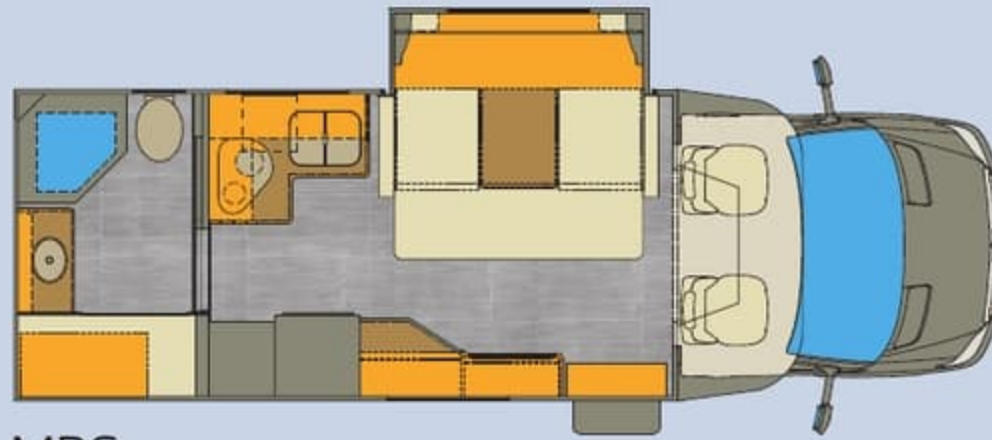

CARAMEL

CA

BED AND BATH

rd with
l cabinet
with
sh.

The 25UCB bath features satin nickel fixtures and a spacious shower with a glass enclosure and door.

able 70" x 74"
-person dinette

Villagio features a pull-out style pantry and a large hanging wardrobe with hardwood drawers below. Villagio 25UCB shown.

CAFE

TWILIGHT

MBS

QRS

UCB

FLOORPLAN OPTIONS

Exterior Height	10' 11"	Fresh Water capacity	34 Gallons
Exterior Width	92.25"	Grey Water capacity	29 Gallons
Exterior Overall Length	24' 11"	Black Water capacity	29 Gallons
Interior Height	80.5"	LP capacity	13.2 Gallons/44 lbs.
Interior Width	89.5"	Exterior Storage capacity	42 cu. ft. (58 Cu. ft. on 25UCB)
GVWR	11,030 lbs.		
Fuel Capacity	26.4 Gallons		

BED AND BATH

rd with
l cabinet
with
sh.

The 25UCB bath features satin nickel fixtures and a spacious shower with a glass enclosure and door.

able 70" x 74"
-person dinette

Villagio features a pull-out style pantry and a large hanging wardrobe with hardwood drawers below. Villagio 25UCB shown.