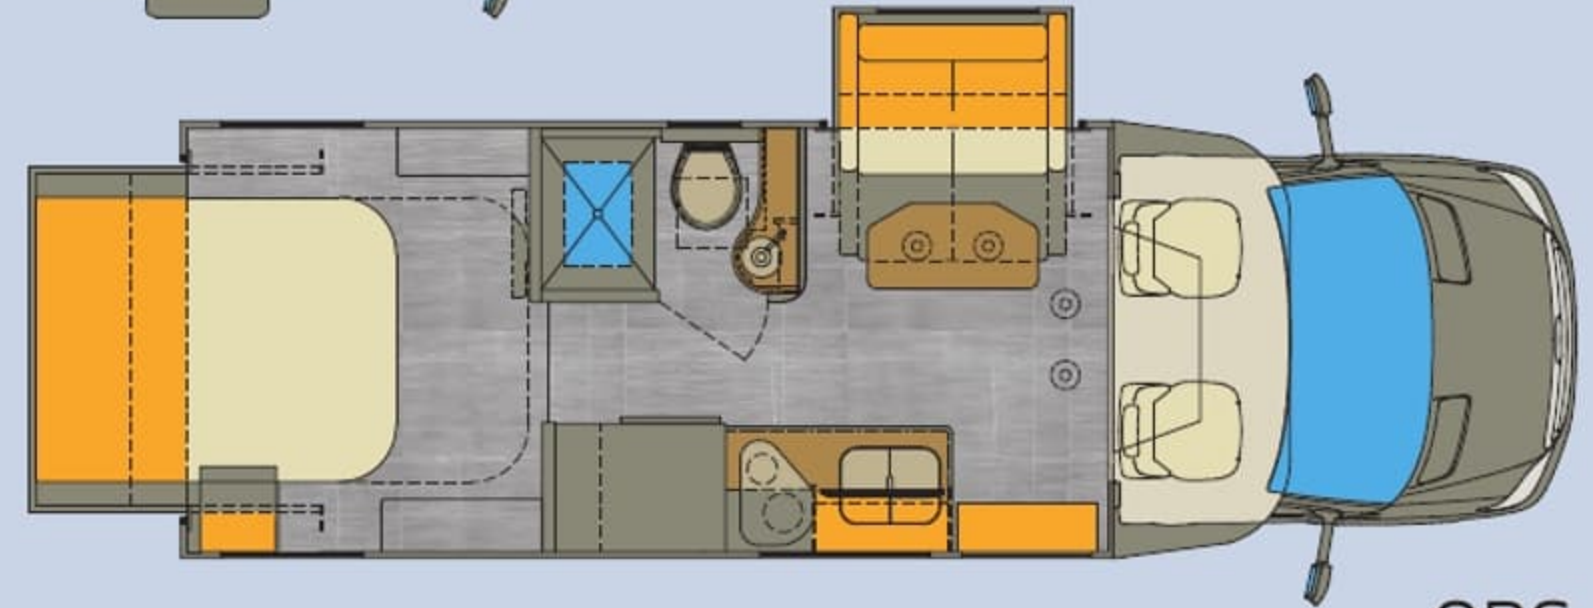

BED AND BATH

rd with
l cabinet
with
sh.

The 25UCB bath features satin nickel fixtures and a spacious shower with a glass enclosure and door.

able 70" x 74"
-person dinette

Villagio features a pull-out style pantry and a large hanging wardrobe with hardwood drawers below. Villagio 25UCB shown.

CAFE

TWILIGHT

FLOORPLAN OPTIONS

MBS

QRS

UCB

Exterior Height	10' 11"	Fresh Water capacity	34 Gallons
Exterior Width	92.25"	Grey Water capacity	29 Gallons
Exterior Overall Length	24' 11"	Black Water capacity	29 Gallons
Interior Height	80.5"	LP capacity	13.2 Gallons/44 lbs.
Interior Width	89.5"	Exterior Storage capacity	42 cu. ft. (58 Cu. ft. on 25UCB)
GVWR	11,030 lbs.		
Fuel Capacity	26.4 Gallons		