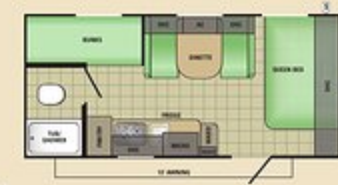

20BHLE

Unloaded Vehicle Weight (UVW): Sometimes referred to as "Dry Weight," UVW means the typical weight of this trailer as built at the factory. The UVW, as used in product literature and other promotional materials, does not include cargo, fresh water, propane, options or dealer-installed accessories. **Gross Vehicle Weight Rating (GVWR):** GVWR means the maximum permissible weight of the trailer, including the UVW plus passengers, personal items, all cargo, fluids, options, and dealer-installed accessories. The GVWR is equal to or greater than the sum of the UVW and the CCC. **Cargo Carrying Capacity (CCC):** CCC means the maximum weight of all passengers, personal items, food, fresh water, propane, tools, other cargo and dealer-installed accessories that can be carried by the trailer. CCC is equal to or less than GVWR minus UVW. The addition of options will decrease the CCC. **Hitch Weight (HW):** The hitch weight, as used in product literature and other promotional materials, does not include cargo, fresh water, propane gas, options or dealer-installed accessories. The addition of these types of items will either add to or subtract from the stated hitch weight. It is important for your safety and enjoyment that your tow vehicle be adequately sized and equipped to tow and handle the GVWR of the RV you select. Review weights and rating of your tow vehicle and consult a competent advisor for questions or advice. Whether you are new to RVing or a veteran, get a feel for the performance of your tow vehicle before heading out on the roadways. When you tow an RV, you must drive differently than when you drive a single vehicle. Practice hooking up, driving, backing up and braking in a safe environment or seek out professional instruction. Starcraft affixes a weight label to each RV which lists weight information for that vehicle. See specifications chart on the respective pages of this brochure.

19BHLE