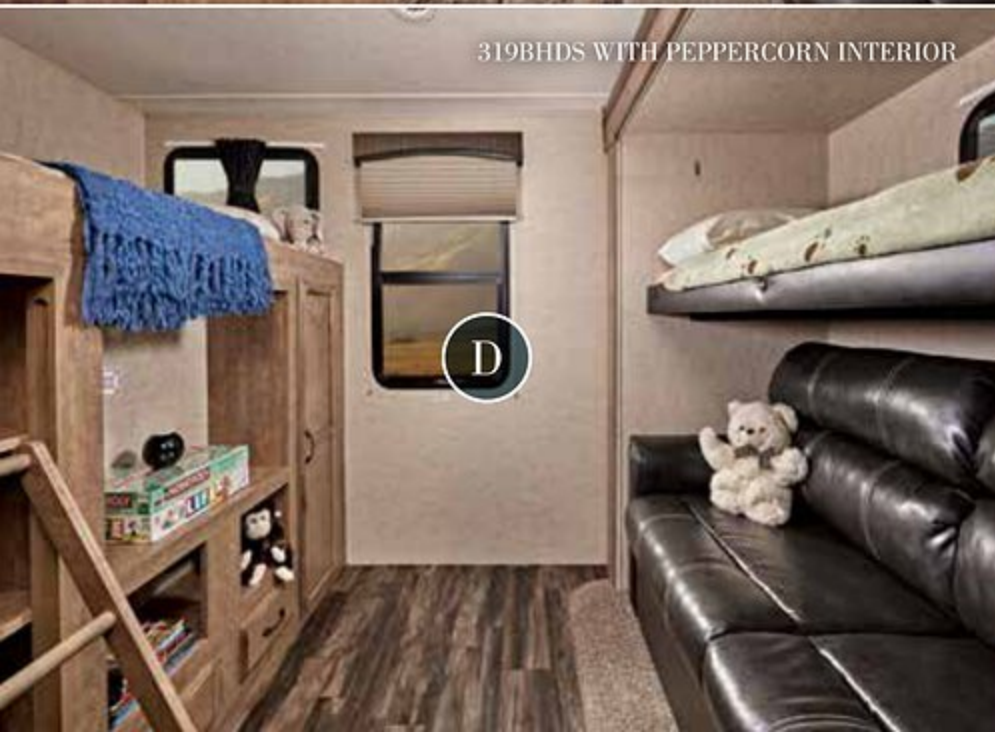

319BHDS WITH PEPPERCORN INTERIOR