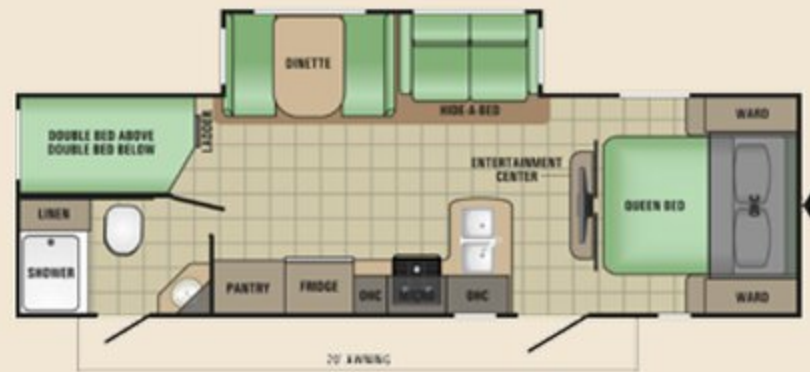

TWO-YEAR WARRANTY

At Starcraft, we are proud to back our RVs with a two-year manufacturer's limited warranty. For a copy of the two-year limited warranty with full terms and conditions, ask your local Starcraft RV dealer.

STRONGER BY DESIGN

At Starcraft, we've built a reputation for superior construction and quality craftsmanship, and our Magnum Roof System is a great example. Using state-of-the-art engineering techniques, a proven design and the highest quality materials, we've developed a roof that has tested to be 50 percent stronger than competitors' roofs. **See the full roof comparison at starcraftcamping.com.**

Extend your camping season with the standard Climate Package, featuring an enclosed, heated, insulated underbelly and additional roof and slideout insulation.

Another important part of our commitment to better construction is the exclusive TuffShell™ wall design. Using vacuum-bonded lamination, TuffShell combines welded aluminum framing, fiberglass sidewalls and metal backers, ensuring that Starcraft RVs can stand up to the toughest conditions.

FOR FULL OPTIONS AND MORE STANDARD FEATURES
GO TO starcraftcamping.com

299BHS

STANDARD CONSTRUCTION FEATURES

- One-piece seamless roof
- TuffShell™ construction featuring: vacuum-bonded laminated aluminum framed sidewalls, endwalls, slideout walls and roof
- Magnum Roof System – 50% stronger

STANDARD EXTERIOR EQUIPMENT

- Fiberglass full front cap
- StarMAXX pass-thru storage system: TPO composite flooring, dual tie-down tracks, battery disconnect switch and ToyLok®
- Wireless backup camera system prep

STANDARD INTERIOR EQUIPMENT

- Ball-bearing drawer guides, 75-lb. capacity with full-drawer extension
- Warm sugar maple cabinetry