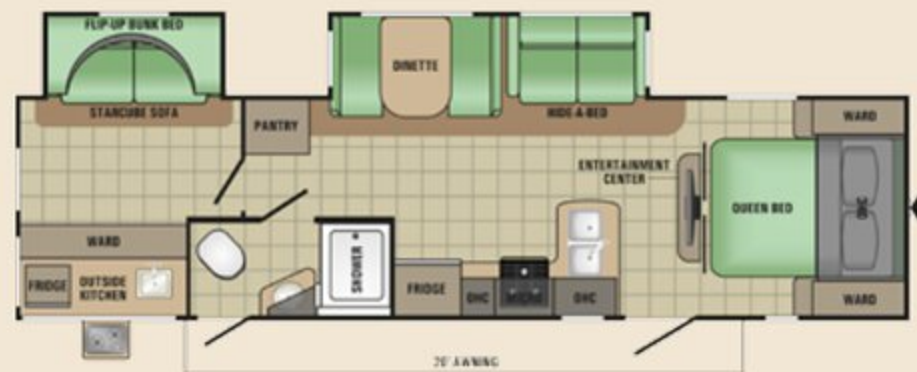

319BHDS

STANDARD CONSTRUCTION FEATURES

- One-piece seamless roof
- TuffShell™ construction featuring: vacuum-bonded laminated aluminum framed sidewalls, endwalls, slideout walls and roof
- Magnum Roof System – 50% stronger

STANDARD EXTERIOR EQUIPMENT

- Fiberglass full front cap
- StarMAXX pass-thru storage system: TPO composite flooring, dual tie-down tracks, battery disconnect switch and ToyLok®
- Wireless backup camera system prep

STANDARD INTERIOR EQUIPMENT

- Ball-bearing drawer guides, 75-lb. capacity with full-drawer extension
- Warm sugar maple cabinetry

L5 CUSTOMER CONVENIENCE PACKAGE (MANDATORY)

- Frameless windows
- Solid surface countertops with pop-up recept

PREMIUM VALUE PACKAGE (MANDATORY)

- Tri-fold sofa
- Kitchen backsplash
- Climate Package
- Glass shower doors
- Aluminum rims
- Keyed Alike System

CAMPING TECHNOLOGY PACKAGE (MANDATORY)

- Wi-Fi booster

OPTIONS

- MCD® roller shades
- Titanium midnight front cap & fiberglass
- Platinum pearl front cap & fiberglass

AVAILABLE OPTIONS Theater Seat (265RLDS) Table and Chairs (All Models)