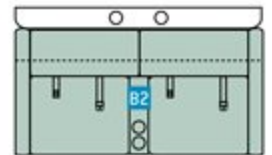

24SV | CARBON LINK | MILAN CHERRY | TWIN SOFA BEDS CONVERT TO KING SIZE BED

Floor Plans

OPTIONS

REMOVABLE PEDESTAL TABLE
OPTIONAL 75" SOFA BED

OPTIONAL 55" RECLINING THEATER SEATING

REMOVABLE PEDESTAL TABLE