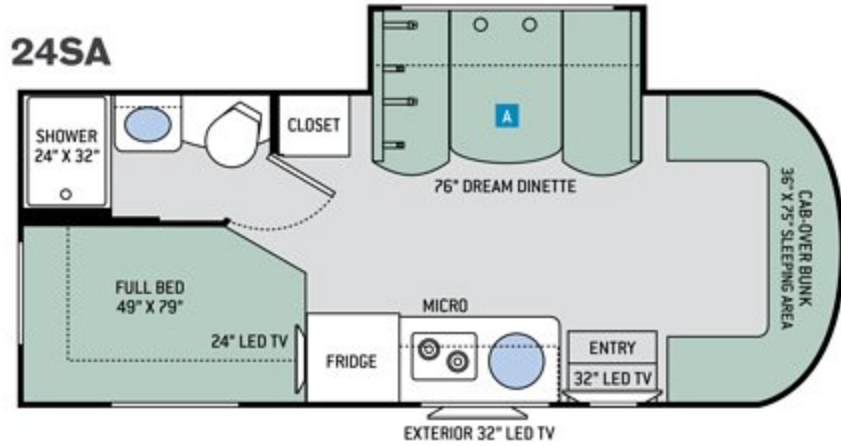

24SV | CARBON LINK | MILAN CHERRY | TWIN SOFA BEDS CONVERT TO KING SIZE BED

Floor Plans

OPTIONS

REMOVABLE PEDESTAL TABLE
OPTIONAL 75" SOFA BED

OPTIONAL 55" RECLINING THEATER SEATING

REMOVABLE PEDESTAL TABLE