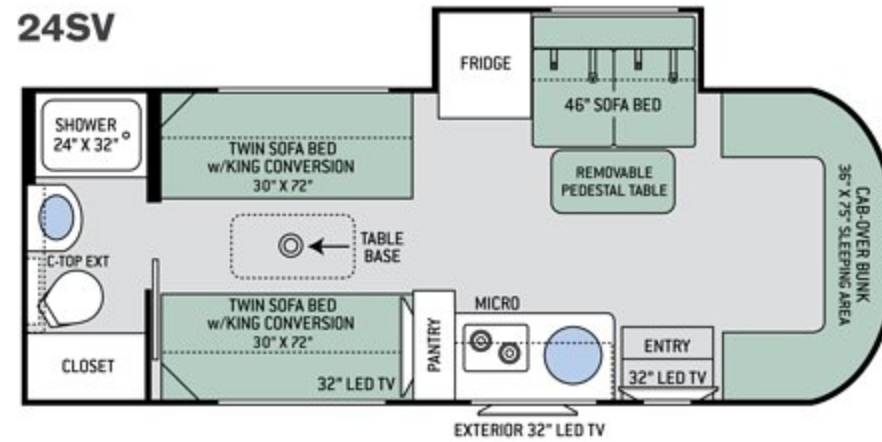

Specifications

	24SA	24SR	24SS	24ST	24SV
Chassis	Mercedes-Benz Sprinter	Mercedes-Benz Sprinter	Mercedes-Benz Sprinter	Mercedes-Benz Sprinter	Mercedes-Benz Sprinter
Gross Vehicle (GVWR)	11,030	11,030	11,030	11,030	11,030
Gross Combined (GCWR)	15,250	15,250	15,250	15,250	15,250
Wheel Base	170.3"	170.3"	170.3"	170.3"	170.3"
Exterior Length (w/o ladder)	24'-9"	25'-7"	25'-1"	26'	26'
Exterior Height (w/ AC)	10'-10"	10'-10"	10'-10"	10'-10"	10'-10"
Exterior Width (w/o mirrors)	90"	90"	90"	90"	90"
Interior Height (living area)	80"	80"	80"	80"	80"
Awning Size	14'-6"	11'	14'-6"	11'	11'
Fuel (gal)	26.4	26.4	26.4	26.4	26.4
LPG (lbs)	68.2	68.2	68.2	68.2	68.2
Fresh/Waste/Gray Water (gal)	40 / 38 / 35	36 / 22 / 24	36 / 38 / 35	42 / 22 / 24	36 / 35 / 35
Water Heater (gal)	Instant Tankless	Instant Tankless	Instant Tankless	Instant Tankless	Instant Tankless
Furnace (BTUs)	30,000	30,000	30,000	30,000	30,000
Exterior Storage Capacity (cu. ft.)	55	57.8	35.5	64.5	39.8