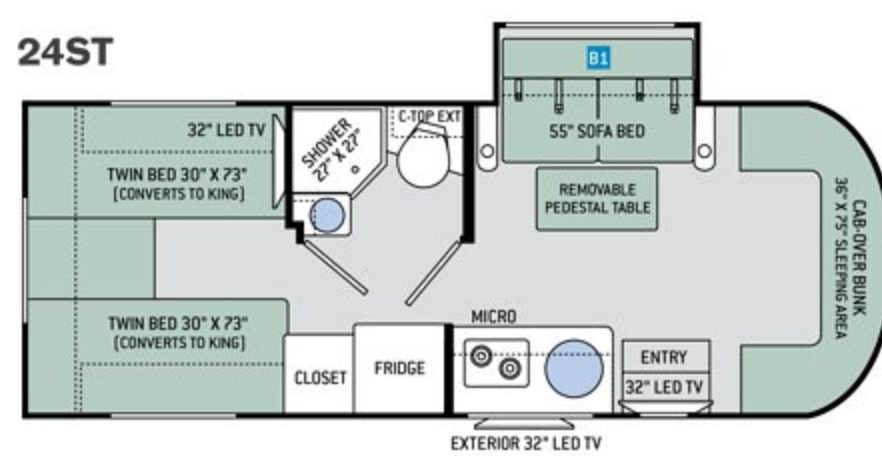

24SV | CARBON LINK | MILAN CHERRY | TWIN SOFA BEDS CONVERT TO KING SIZE BED

Floor Plans

OPTIONS

REMOVABLE PEDESTAL TABLE
OPTIONAL 75" SOFA BED

OPTIONAL 55" RECLINING THEATER SEATING

REMOVABLE PEDESTAL TABLE