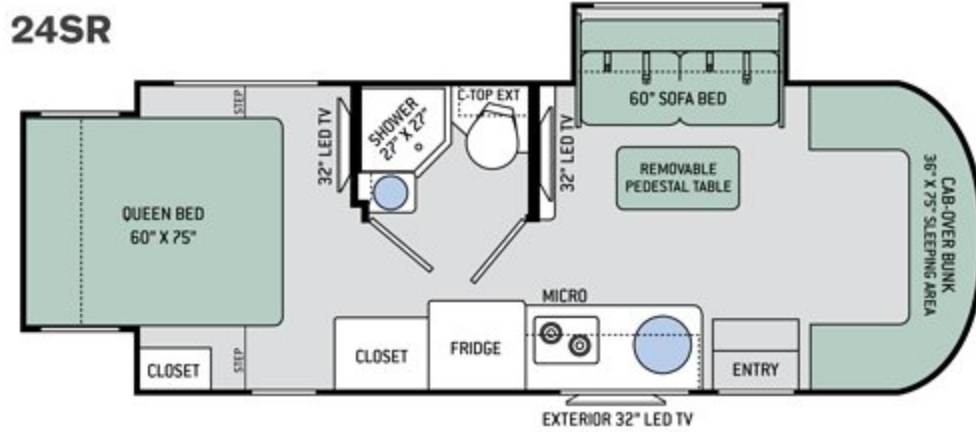

Specifications

	24SA	24SR	24SS	24ST	24SV
Chassis	Mercedes-Benz Sprinter	Mercedes-Benz Sprinter	Mercedes-Benz Sprinter	Mercedes-Benz Sprinter	Mercedes-Benz Sprinter
Gross Vehicle (GVWR)	11,030	11,030	11,030	11,030	11,030
Gross Combined (GCWR)	15,250	15,250	15,250	15,250	15,250
Wheel Base	170.3"	170.3"	170.3"	170.3"	170.3"
Exterior Length (w/o ladder)	24'-9"	25'-7"	25'-1"	26'	26'
Exterior Height (w/ AC)	10'-10"	10'-10"	10'-10"	10'-10"	10'-10"
Exterior Width (w/o mirrors)	90"	90"	90"	90"	90"
Interior Height (living area)	80"	80"	80"	80"	80"
Awning Size	14'-6"	11'	14'-6"	11'	11'
Fuel (gal)	26.4	26.4	26.4	26.4	26.4
LPG (lbs)	68.2	68.2	68.2	68.2	68.2
Fresh/Waste/Gray Water (gal)	40 / 38 / 35	36 / 22 / 24	36 / 38 / 35	42 / 22 / 24	36 / 35 / 35
Water Heater (gal)	Instant Tankless	Instant Tankless	Instant Tankless	Instant Tankless	Instant Tankless
Furnace (BTUs)	30,000	30,000	30,000	30,000	30,000
Exterior Storage Capacity (cu. ft.)	55	57.8	35.5	64.5	39.8