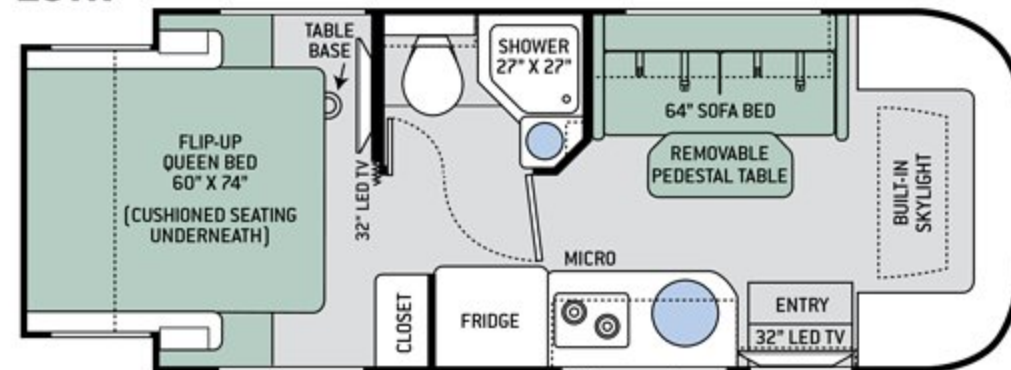

24TX | MOONLIGHT | GLAZED PECAN | LEATHERETTE SOFA INCLUDES PEDESTAL TABLE & CONVERTS TO SLEEPING AREA

23TB | WATERSCAPE | BEECHWOOD | LEATHERETTE SOFA BED

23TB | WATERSCAPE | BEECHWOOD | BEDROOM WITH QUEEN SIZE BED

23TB | WATERSCAPE | BEECHWOOD | WARDROBE CLOSET

23TB | WATERSCAPE | BEECHWOOD | LEATHERETTE SOFA INCLUDES PEDESTAL TABLE & CONVERTS TO SLEEPING AREA

Floor Plans

23TB

OPTIONAL EXTERIOR 32" LED TV

23TR

OPTIONAL EXTERIOR 32" LED TV