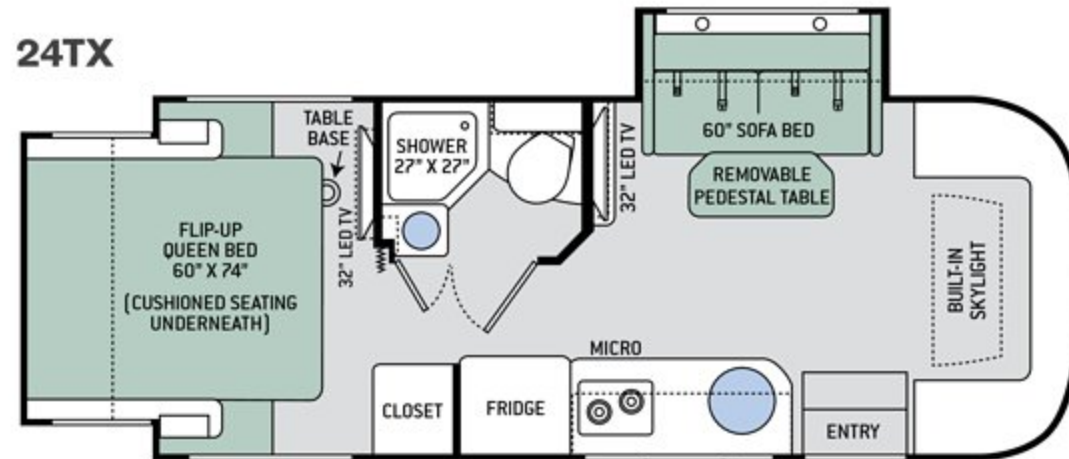

OPTIONAL EXTERIOR 32" LED TV

Specifications

	23TB	23TK	23TR	24TX
Chassis	Ford Transit	Ford Transit	Ford Transit	Mercedes-Benz Sprinter
Gross Vehicle (GVWR)	10,360	10,360	10,360	11,030
Gross Combined (GCWR)	13,500	13,500	13,500	15,250
Wheel Base	156"	156"	156"	170.3"
Exterior Length (w/o ladder)	23'-6"	23'-6"	23'-6"	24'-11"
Exterior Height (w/ AC)	10'-5"	10'-5"	10'-5"	10'-9"
Exterior Width (w/o mirrors)	90"	90"	90"	90"
Interior Height (living area)	80"	80"	80"	80"
Awning Size	14'	14'	14'	15'-6"
Fuel (gal)	25	25	25	25
LPG (lbs)	68	68	68	68
Fresh/Waste/Gray Water (gal)	31 / 19.5 / 37	30 / 28.5 / 19.5 & 18	31 / 28.5 / 19.5 & 18	30 / 25 / 27
Water Heater (gal)	Instant Tankless	Instant Tankless	Instant Tankless	Instant Tankless
Furnace (BTUs)	19,000	19,000	19,000	19,000
Exterior Storage Capacity (cu. ft.)	16.2	29	25.3	50.6