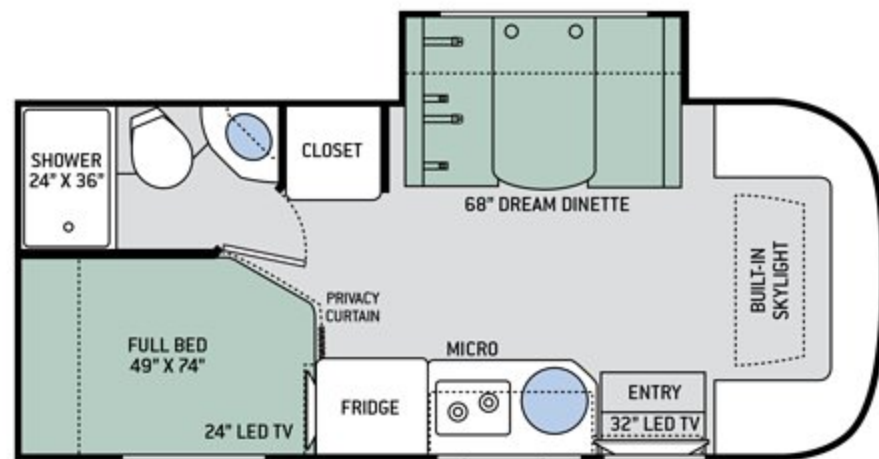

24TX | MOONLIGHT | GLAZED PECAN | LEATHERETTE SOFA INCLUDES PEDESTAL TABLE & CONVERTS TO SLEEPING AREA

23TB | WATERSCAPE | BEECHWOOD | LEATHERETTE SOFA BED

23TB | WATERSCAPE | BEECHWOOD | BEDROOM WITH QUEEN SIZE BED

23TB | WATERSCAPE | BEECHWOOD | WARDROBE CLOSET

23TB | WATERSCAPE | BEECHWOOD | LEATHERETTE SOFA INCLUDES PEDESTAL TABLE & CONVERTS TO SLEEPING AREA

Floor Plans

23TB

OPTIONAL EXTERIOR 32" LED TV

23TR

OPTIONAL EXTERIOR 32" LED TV

23TK

OPTIONAL EXTERIOR 32" LED TV

24TX

OPTIONAL EXTERIOR 32" LED TV

Specifications

	23TB	23TK	23TR	24TX
Chassis	Ford Transit	Ford Transit	Ford Transit	Mercedes-Benz Sprinter
Gross Vehicle (GVWR)	10,360	10,360	10,360	11,030
Gross Combined (GCWR)	13,500	13,500	13,500	15,250
Wheel Base	156"	156"	156"	170.3"
Exterior Length (w/o ladder)	23'-6"	23'-6"	23'-6"	24'-11"
Exterior Height (w/ AC)	10'-5"	10'-5"	10'-5"	10'-9"
Exterior Width (w/o mirrors)	90"	90"	90"	90"
Interior Height (living area)	80"	80"	80"	80"
Awning Size	14'	14'	14'	15'-6"
Fuel (gal)	25	25	25	25
LPG (lbs)	68	68	68	68
Fresh/Waste/Gray Water (gal)	31 / 19.5 / 37	30 / 28.5 / 19.5 & 18	31 / 28.5 / 19.5 & 18	30 / 25 / 27
Water Heater (gal)	Instant Tankless	Instant Tankless	Instant Tankless	Instant Tankless
Furnace (BTUs)	19,000	19,000	19,000	19,000
Exterior Storage Capacity (cu. ft.)	16.2	29	25.3	50.6