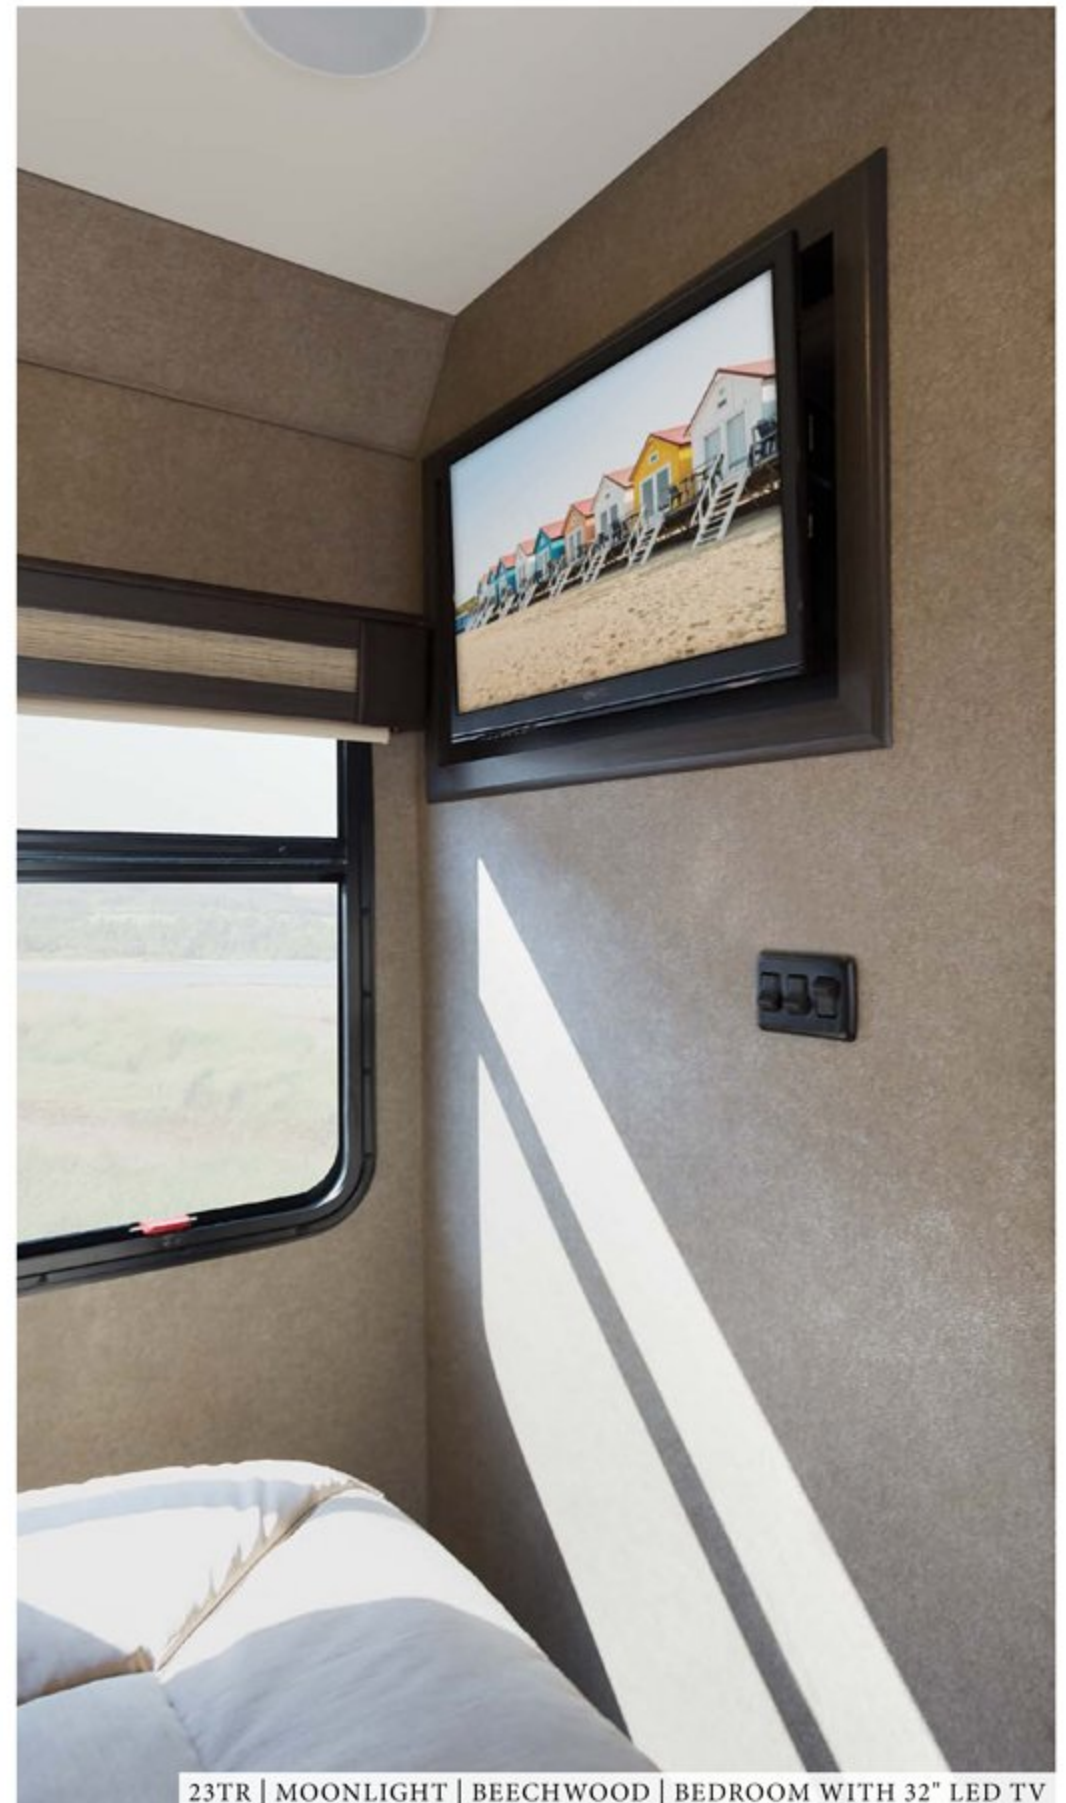

23TR | MOONLIGHT | BEECHWOOD | BEDROOM WITH QUEEN SIZE BED

23TR | MOONLIGHT | BEECHWOOD | BEDROOM WITH 32" LED TV