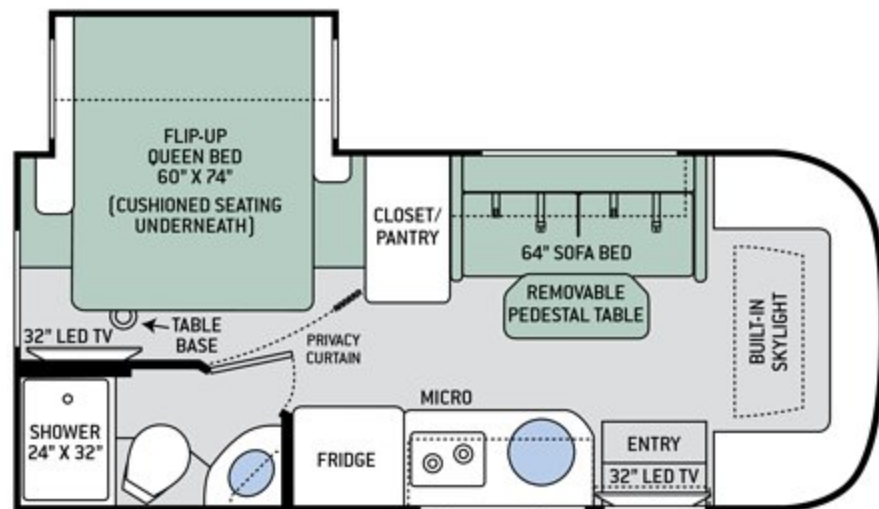

24TX | MOONLIGHT | GLAZED PECAN | LEATHERETTE SOFA INCLUDES PEDESTAL TABLE & CONVERTS TO SLEEPING AREA

23TB | WATERSCAPE | BEECHWOOD | LEATHERETTE SOFA BED

23TB | WATERSCAPE | BEECHWOOD | BEDROOM WITH QUEEN SIZE BED

23TB | WATERSCAPE | BEECHWOOD | WARDROBE CLOSET

23TB | WATERSCAPE | BEECHWOOD | LEATHERETTE SOFA INCLUDES PEDESTAL TABLE & CONVERTS TO SLEEPING AREA

Floor Plans

23TB

OPTIONAL EXTERIOR 32" LED TV

23TR

OPTIONAL EXTERIOR 32" LED TV