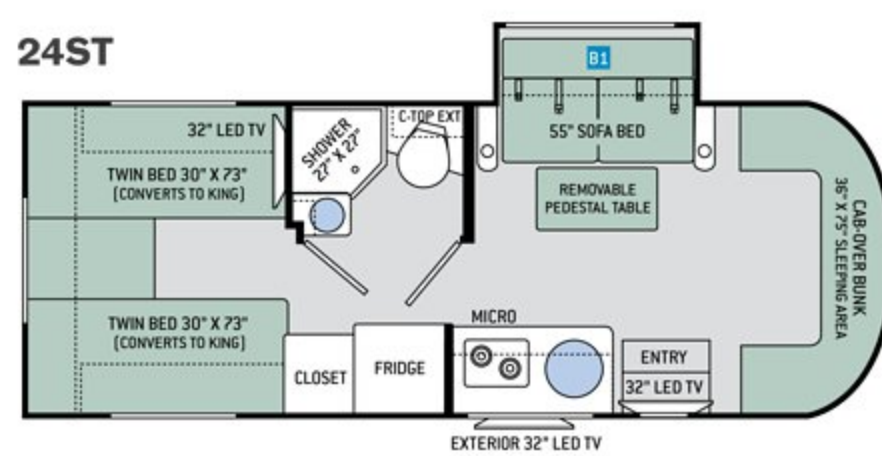

24SS | NIGHTSCAPE | MONTEREY MAPLE | BEDROOM INCLUDES 32" LED TV

CAB-OVER BUNK STANDARD IN ALL FLOOR PLANS

24SS | NIGHTSCAPE | MONTEREY MAPLE | DENVER MATTRESS® QUEEN SIZE BED

Floor Plans

OPTIONS

REMOVABLE PEDESTAL TABLE
OPTIONAL 75" SOFA BED