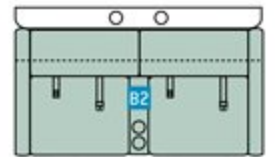

OPTIONAL 70" RECLINING THEATER SEATING