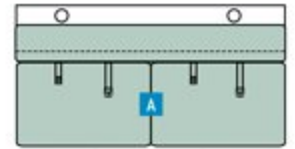

24SS | NIGHTSCAPE | MONTEREY MAPLE | BEDROOM INCLUDES 32" LED TV

CAB-OVER BUNK STANDARD IN ALL FLOOR PLANS

24SS | NIGHTSCAPE | MONTEREY MAPLE | DENVER MATTRESS® QUEEN SIZE BED

Floor Plans

OPTIONS

REMOVABLE PEDESTAL TABLE
OPTIONAL 75" SOFA BED