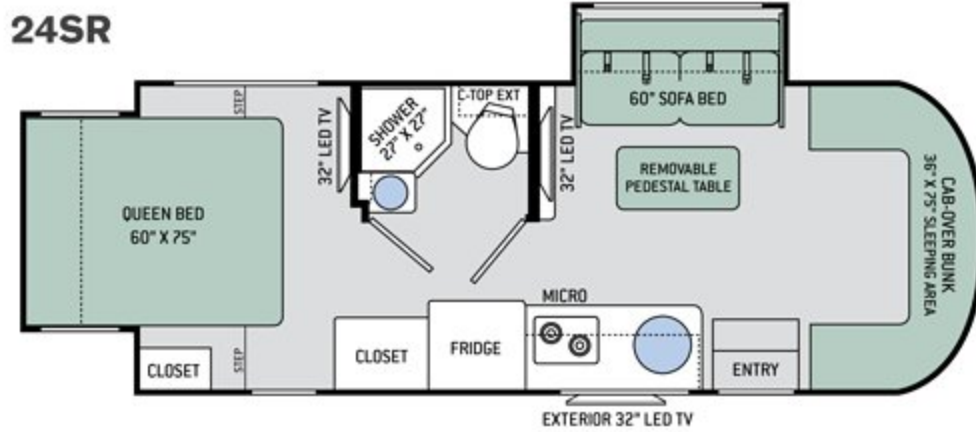

24SS | NIGHTSCAPE | MONTEREY MAPLE | BEDROOM INCLUDES 32" LED TV

CAB-OVER BUNK STANDARD IN ALL FLOOR PLANS

24SS | NIGHTSCAPE | MONTEREY MAPLE | DENVER MATTRESS® QUEEN SIZE BED

Floor Plans

OPTIONS

REMOVABLE PEDESTAL TABLE
OPTIONAL 75" SOFA BED

OPTIONAL 55" RECLINING THEATER SEATING

REMOVABLE PEDESTAL TABLE

OPTIONAL 70" RECLINING THEATER SEATING

REMOVABLE PEDESTAL TABLE

Specifications

	24SA	24SR	24SS	24ST	24SV
Chassis	Mercedes-Benz Sprinter	Mercedes-Benz Sprinter	Mercedes-Benz Sprinter	Mercedes-Benz Sprinter	Mercedes-Benz Sprinter
Gross Vehicle (GVWR)	11,030	11,030	11,030	11,030	11,030
Gross Combined (GCWR)	15,250	15,250	15,250	15,250	15,250
Wheel Base	170.3"	170.3"	170.3"	170.3"	170.3"
Exterior Length (w/o ladder)	24'-9"	25'-7"	25'-1"	26'	26'
Exterior Height (w/ AC)	10'-10"	10'-10"	10'-10"	10'-10"	10'-10"
Exterior Width (w/o mirrors)	90"	90"	90"	90"	90"
Interior Height (living area)	80"	80"	80"	80"	80"
Awning Size	14'-6"	11'	14'-6"	11'	11'
Fuel (gal)	26.4	26.4	26.4	26.4	26.4
LPG (lbs)	68.2	68.2	68.2	68.2	68.2
Fresh/Waste/Gray Water (gal)	40 / 38 / 35	36 / 22 / 24	36 / 38 / 35	42 / 22 / 24	36 / 35 / 35
Water Heater (gal)	Instant Tankless	Instant Tankless	Instant Tankless	Instant Tankless	Instant Tankless
Furnace (BTUs)	30,000	30,000	30,000	30,000	30,000
Exterior Storage Capacity (cu. ft.)	55	57.8	35.5	64.5	39.8