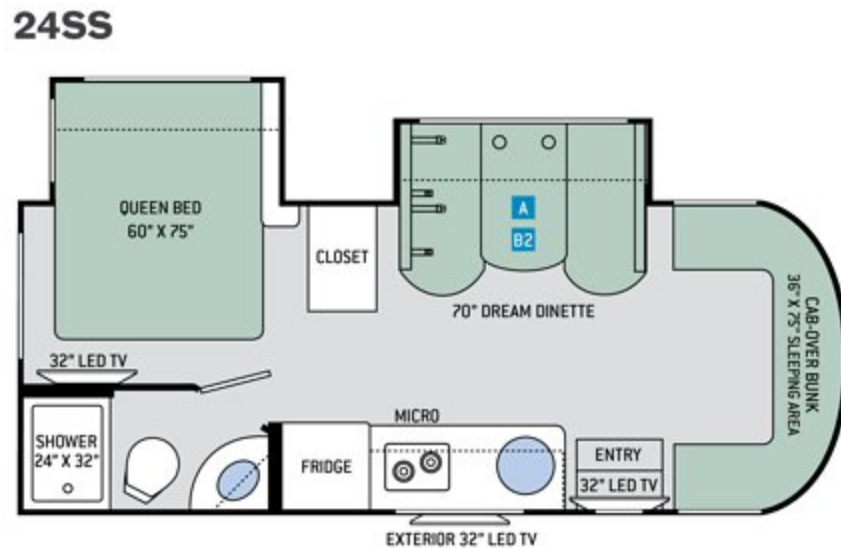

Specifications

	24SA	24SR	24SS	24ST	24SV
Chassis	Mercedes-Benz Sprinter	Mercedes-Benz Sprinter	Mercedes-Benz Sprinter	Mercedes-Benz Sprinter	Mercedes-Benz Sprinter
Gross Vehicle (GVWR)	11,030	11,030	11,030	11,030	11,030
Gross Combined (GCWR)	15,250	15,250	15,250	15,250	15,250
Wheel Base	170.3"	170.3"	170.3"	170.3"	170.3"
Exterior Length (w/o ladder)	24'-9"	25'-7"	25'-1"	26'	26'
Exterior Height (w/ AC)	10'-10"	10'-10"	10'-10"	10'-10"	10'-10"
Exterior Width (w/o mirrors)	90"	90"	90"	90"	90"
Interior Height (living area)	80"	80"	80"	80"	80"
Awning Size	14'-6"	11'	14'-6"	11'	11'
Fuel (gal)	26.4	26.4	26.4	26.4	26.4
LPG (lbs)	68.2	68.2	68.2	68.2	68.2
Fresh/Waste/Gray Water (gal)	40 / 38 / 35	36 / 22 / 24	36 / 38 / 35	42 / 22 / 24	36 / 35 / 35
Water Heater (gal)	Instant Tankless	Instant Tankless	Instant Tankless	Instant Tankless	Instant Tankless
Furnace (BTUs)	30,000	30,000	30,000	30,000	30,000
Exterior Storage Capacity (cu. ft.)	55	57.8	35.5	64.5	39.8