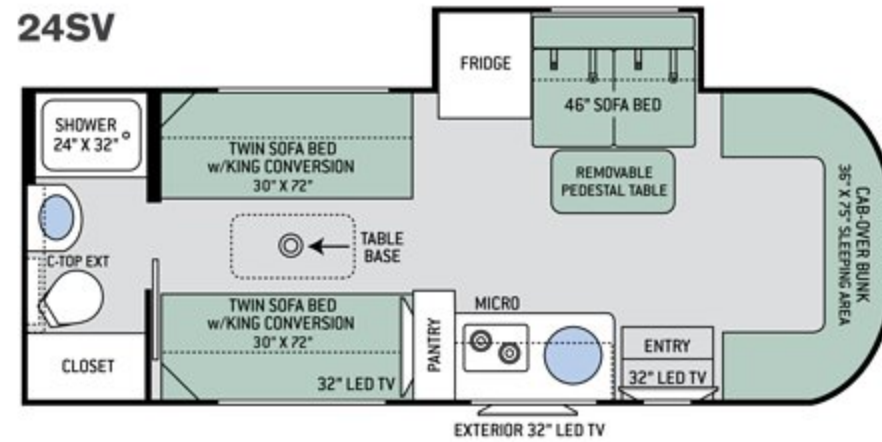

24SS | NIGHTSCAPE | MONTEREY MAPLE | BEDROOM INCLUDES 32" LED TV

CAB-OVER BUNK STANDARD IN ALL FLOOR PLANS

24SS | NIGHTSCAPE | MONTEREY MAPLE | DENVER MATTRESS® QUEEN SIZE BED

Floor Plans

OPTIONS

REMOVABLE PEDESTAL TABLE
OPTIONAL 75" SOFA BED

OPTIONAL 55" RECLINING THEATER SEATING

REMOVABLE PEDESTAL TABLE

OPTIONAL 70" RECLINING THEATER SEATING

REMOVABLE PEDESTAL TABLE

Specifications

	24SA	24SR	24SS	24ST	24SV
Chassis	Mercedes-Benz Sprinter	Mercedes-Benz Sprinter	Mercedes-Benz Sprinter	Mercedes-Benz Sprinter	Mercedes-Benz Sprinter
Gross Vehicle (GVWR)	11,030	11,030	11,030	11,030	11,030
Gross Combined (GCWR)	15,250	15,250	15,250	15,250	15,250
Wheel Base	170.3"	170.3"	170.3"	170.3"	170.3"
Exterior Length (w/o ladder)	24'-9"	25'-7"	25'-1"	26'	26'
Exterior Height (w/ AC)	10'-10"	10'-10"	10'-10"	10'-10"	10'-10"
Exterior Width (w/o mirrors)	90"	90"	90"	90"	90"
Interior Height (living area)	80"	80"	80"	80"	80"
Awning Size	14'-6"	11'	14'-6"	11'	11'
Fuel (gal)	26.4	26.4	26.4	26.4	26.4
LPG (lbs)	68.2	68.2	68.2	68.2	68.2
Fresh/Waste/Gray Water (gal)	40 / 38 / 35	36 / 22 / 24	36 / 38 / 35	42 / 22 / 24	36 / 35 / 35
Water Heater (gal)	Instant Tankless	Instant Tankless	Instant Tankless	Instant Tankless	Instant Tankless
Furnace (BTUs)	30,000	30,000	30,000	30,000	30,000
Exterior Storage Capacity (cu. ft.)	55	57.8	35.5	64.5	39.8