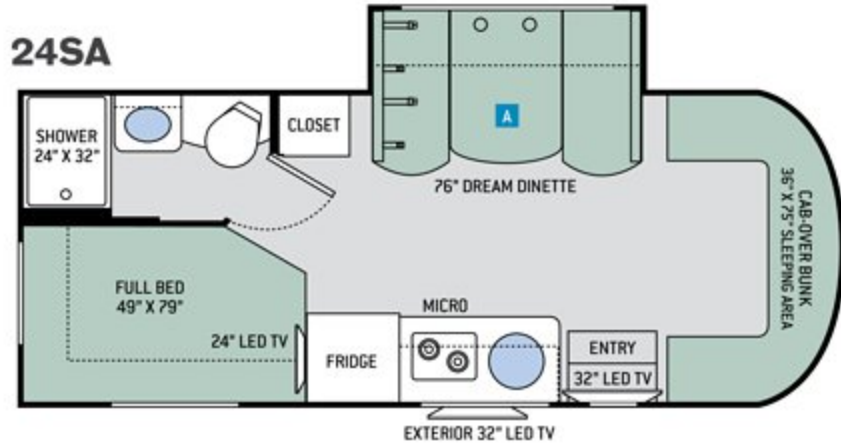

24SS | NIGHTSCAPE | MONTEREY MAPLE | BEDROOM INCLUDES 32" LED TV

CAB-OVER BUNK STANDARD IN ALL FLOOR PLANS

24SS | NIGHTSCAPE | MONTEREY MAPLE | DENVER MATTRESS® QUEEN SIZE BED

Floor Plans

OPTIONS

REMOVABLE PEDESTAL TABLE
OPTIONAL 75" SOFA BED