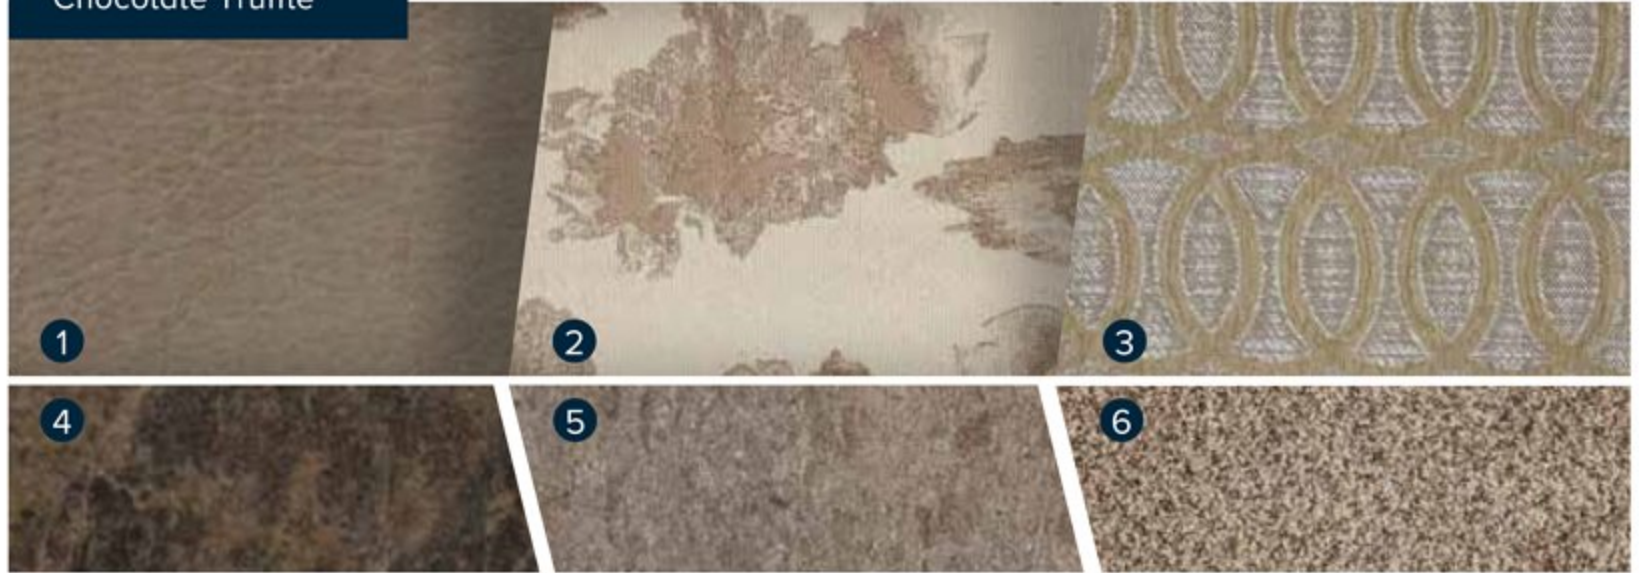

Dark Cherry High Gloss

Chocolate Truffle

Italian Sienna High Gloss

Pecan Grove

1 | Sofa 2 | Accent 3 | Bedspread 4 | Countertop 5 | Flooring 6 | Carpet

Carmine

Denim

ADMIRAL TOP FEATURES