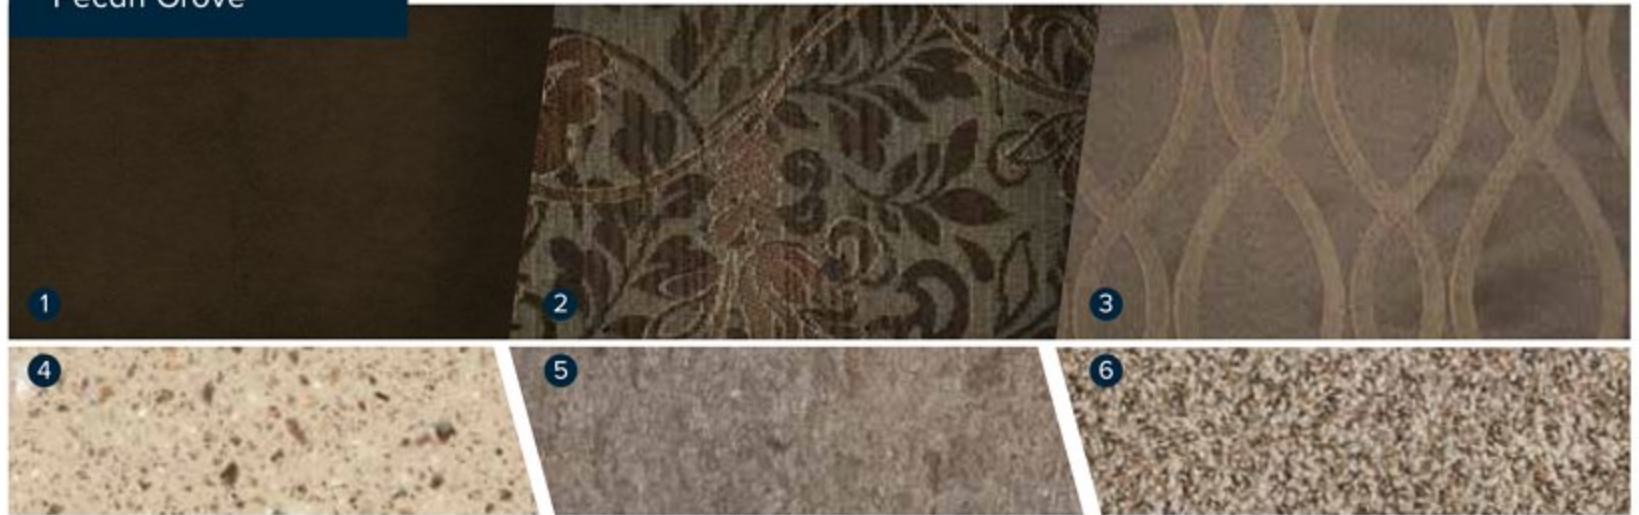

Chocolate Truffle

Italian Sienna High Gloss

Pecan Grove

1 | Sofa 2 | Accent 3 | Bedspread 4 | Countertop 5 | Flooring 6 | Carpet

Canyon

Optional Full Body Paint

Luxor

Optional Full Body Paint