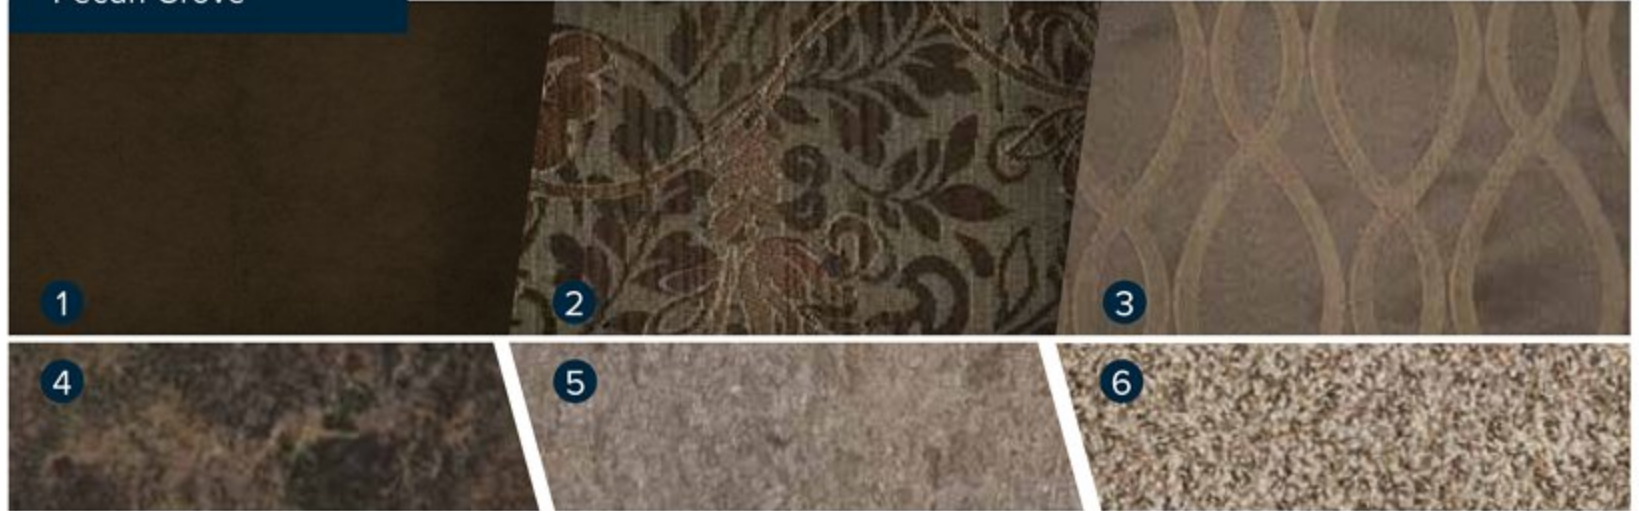

Dark Cherry High Gloss

Chocolate Truffle

Italian Sienna High Gloss

Pecan Grove

1 | Sofa 2 | Accent 3 | Bedspread 4 | Countertop 5 | Flooring 6 | Carpet

Carmine

Denim

ADMIRAL TOP FEATURES