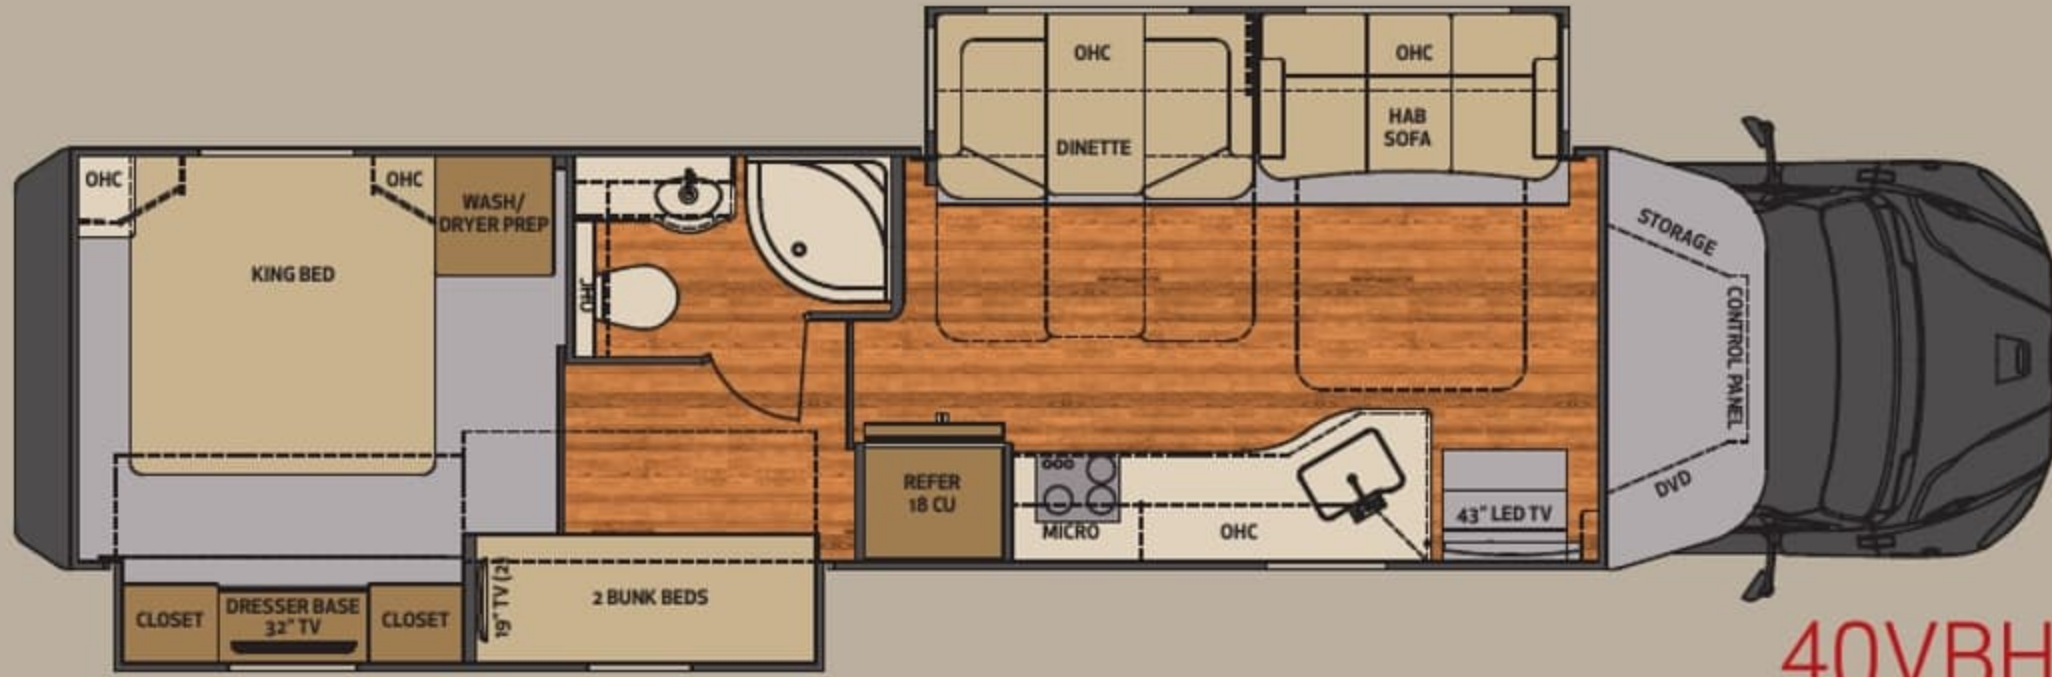

36VSB Private Bath

40VBH Hazelnut Decor

36VSB Caramel Decor

LEGENDARY RENEGADE QUALITY - VERONA

FLOORPLAN OPTIONS

Overall Length VBH & VRB	40' 2"
Overall Length VSB	36' 10"
Exterior Width	99 - 1/4"
Wheelbase 40'	309"
Wheelbase 36' VSB	285"
Overall Exterior Height (Includes 15,000 BTU Roof Air Conditioners)	12' 8"
Interior Height	7' 0"
Fuel Capacity	100 Gallons
Fresh Water	150 Gallons
Grey Water	75 Gallons
Black Water	75 Gallons
LPG Capacity	24.2 Gallons/80 lbs.

CARAMEL DECOR

HAZELNUT DECOR

TWILIGHT DECOR

FLOORPLAN OPTIONS

Overall Length VBH & VRB	40' 2"
Overall Length VSB	36' 10"
Exterior Width	99 - 1/4"
Wheelbase 40'	309"
Wheelbase 36' VSB	285"
Overall Exterior Height (Includes 15,000 BTU Roof Air Conditioners)	12' 8"
Interior Height	7' 0"
Fuel Capacity	100 Gallons
Fresh Water	150 Gallons
Grey Water	75 Gallons
Black Water	75 Gallons
LPG Capacity	24.2 Gallons/80 lbs.

CARAMEL DECOR

HAZELNUT DECOR

TWILIGHT DECOR

STANDARD AND OPTIONAL FEATURES

Construction

- Smooth High Gloss One Piece Fiberglass Wall Surface
- 2" Vacuum Laminated Sidewalls w/ Welded Tubular Aluminum Framing
- 1.5" High Density Foam Insulation in Sidewalls & Roof
- Two Piece Molded Rear Cap and Bumper System
- Welded Tubular Aluminum Roof Truss System with Framed Cutouts
- One Piece Crowned Fiberglass Roof Surface
- "Super Sandwich" Floor Construction Consisting of:
 - (1) 3/4" Fir Plywood Deck Over 2 x 4 Wood-Framed Residential Floor
 - (2) 2" Welded Tubular Steel Floor Joist System
 - (3) 3" Steel Longitudinal Floor Beams
- 3" Premium Grade Roxul Sound Deadening and Thermal Insulation in Floor
- Galvanized Steel Vapor Barrier