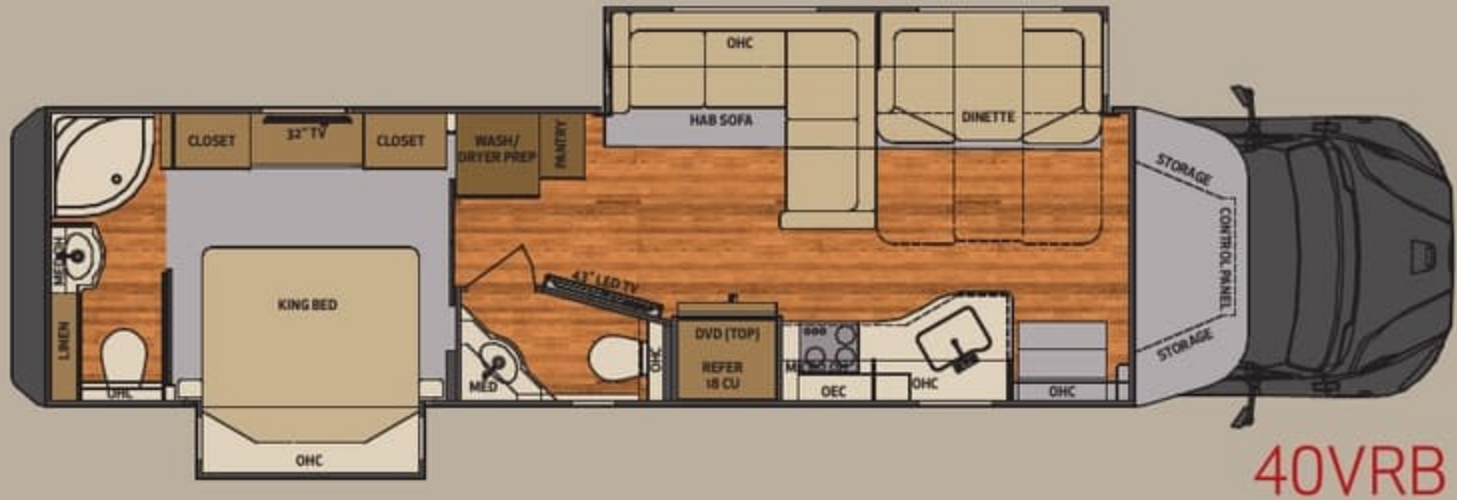

36VSB Private Bath

40VBH Hazelnut Decor

36VSB Caramel Decor

LEGENDARY RENEGADE QUALITY - VERONA

FLOORPLAN OPTIONS

Overall Length VBH & VRB	40' 2"
Overall Length VSB	36' 10"
Exterior Width	99 - 1/4"
Wheelbase 40'	309"
Wheelbase 36' VSB	285"
Overall Exterior Height (Includes 15,000 BTU Roof Air Conditioners)	12' 8"
Interior Height	7' 0"
Fuel Capacity	100 Gallons
Fresh Water	150 Gallons
Grey Water	75 Gallons
Black Water	75 Gallons
LPG Capacity	24.2 Gallons/80 lbs.

CARAMEL DECOR

HAZELNUT DECOR

TWILIGHT DECOR

FLOORPLAN OPTIONS

Overall Length VBH & VRB	40' 2"
Overall Length VSB	36' 10"
Exterior Width	99 - 1/4"
Wheelbase 40'	309"
Wheelbase 36' VSB	285"
Overall Exterior Height (Includes 15,000 BTU Roof Air Conditioners)	12' 8"
Interior Height	7' 0"
Fuel Capacity	100 Gallons
Fresh Water	150 Gallons
Grey Water	75 Gallons
Black Water	75 Gallons
LPG Capacity	24.2 Gallons/80 lbs.