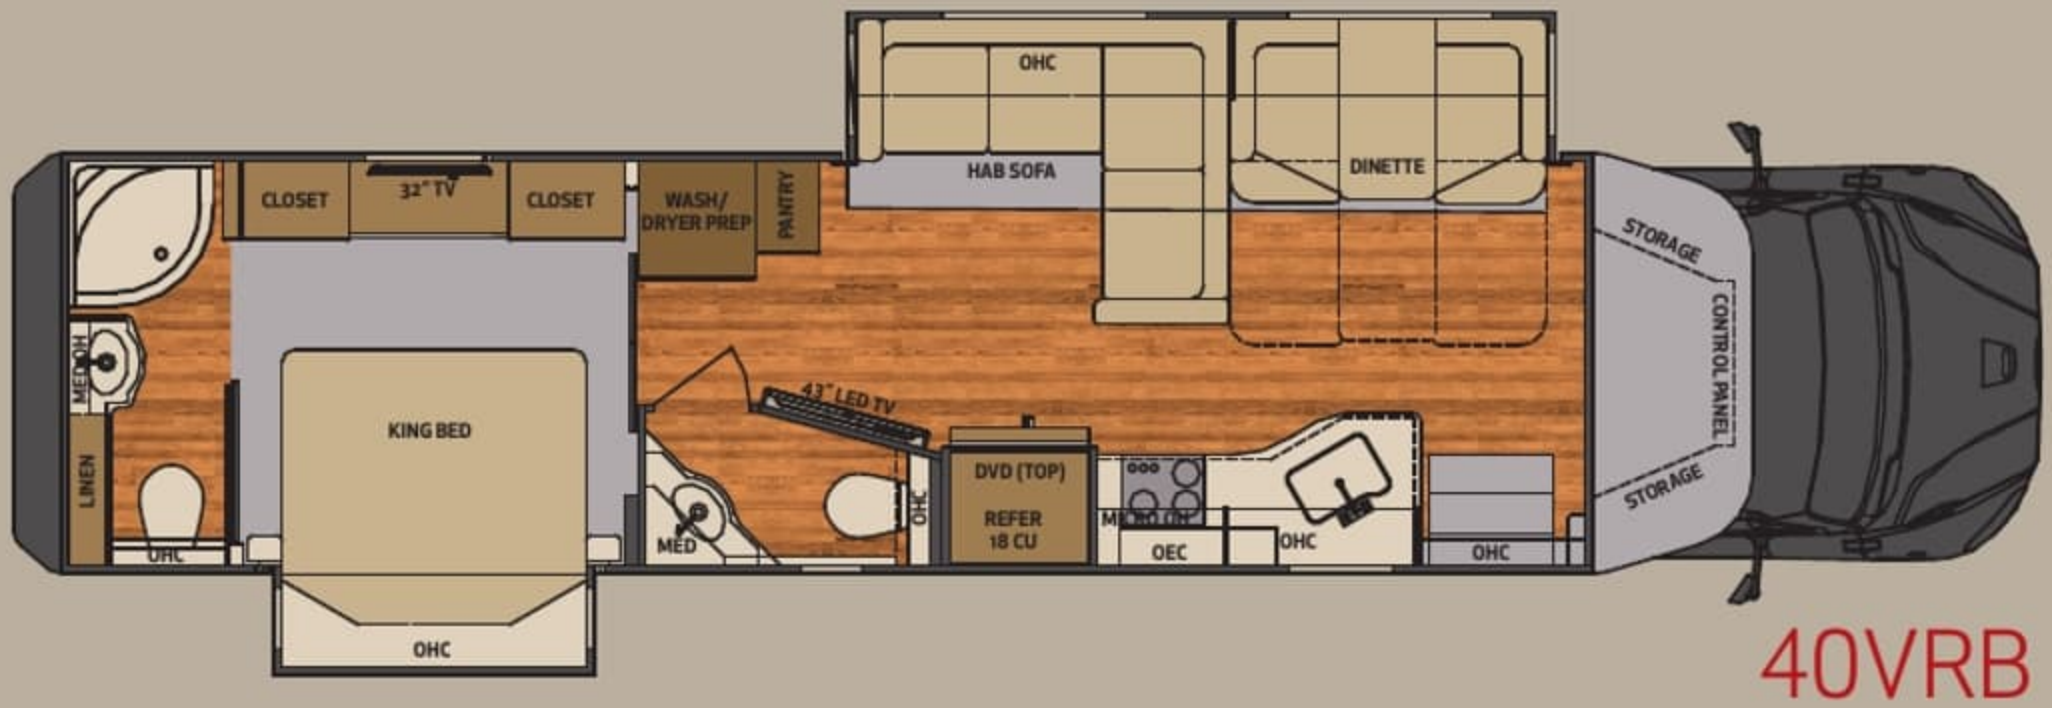

36VSB Private Bath

40VBH Hazelnut Decor

36VSB Caramel Decor

LEGENDARY RENEGADE QUALITY - VERONA

FLOORPLAN OPTIONS

Overall Length VBH & VRB	40' 2"
Overall Length VSB	36' 10"
Exterior Width	99 - 1/4"
Wheelbase 40'	309"
Wheelbase 36' VSB	285"
Overall Exterior Height (Includes 15,000 BTU Roof Air Conditioners)	12' 8"
Interior Height	7' 0"
Fuel Capacity	100 Gallons
Fresh Water	150 Gallons
Grey Water	75 Gallons
Black Water	75 Gallons
LPG Capacity	24.2 Gallons/80 lbs.

CARAMEL DECOR

HAZELNUT DECOR

TWILIGHT DECOR

FLOORPLAN OPTIONS

Overall Length VBH & VRB	40' 2"
Overall Length VSB	36' 10"
Exterior Width	99 - 1/4"
Wheelbase 40'	309"
Wheelbase 36' VSB	285"
Overall Exterior Height (Includes 15,000 BTU Roof Air Conditioners)	12' 8"
Interior Height	7' 0"
Fuel Capacity	100 Gallons
Fresh Water	150 Gallons
Grey Water	75 Gallons
Black Water	75 Gallons
LPG Capacity	24.2 Gallons/80 lbs.

CARAMEL DECOR

HAZELNUT DECOR

TWILIGHT DECOR

STANDARD AND OPTIONAL FEATURES

Construction

- Smooth High Gloss One Piece Fiberglass Wall Surface
- 2" Vacuum Laminated Sidewalls w/ Welded Tubular Aluminum Framing
- 1.5" High Density Foam Insulation in Sidewalls & Roof
- Two Piece Molded Rear Cap and Bumper System
- Welded Tubular Aluminum Roof Truss System with Framed Cutouts
- One Piece Crowned Fiberglass Roof Surface
- "Super Sandwich" Floor Construction Consisting of:
 - (1) 3/4" Fir Plywood Deck Over 2 x 4 Wood-Framed Residential Floor
 - (2) 2" Welded Tubular Steel Floor Joist System
 - (3) 3" Steel Longitudinal Floor Beams
- 3" Premium Grade Roxul Sound Deadening and Thermal Insulation in Floor
- Galvanized Steel Vapor Barrier