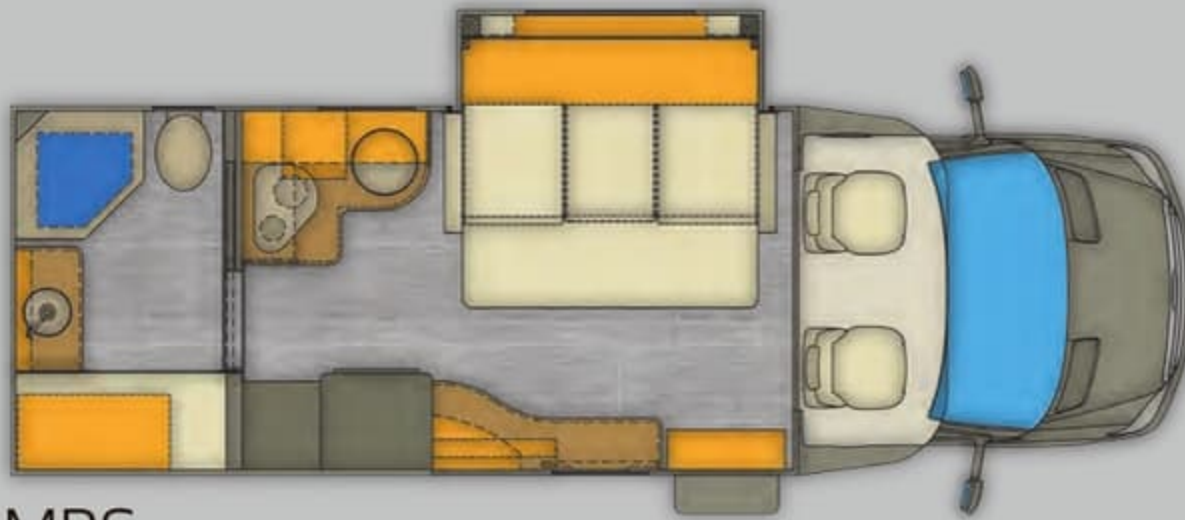

FLOORPLAN OPTIONS

MBS