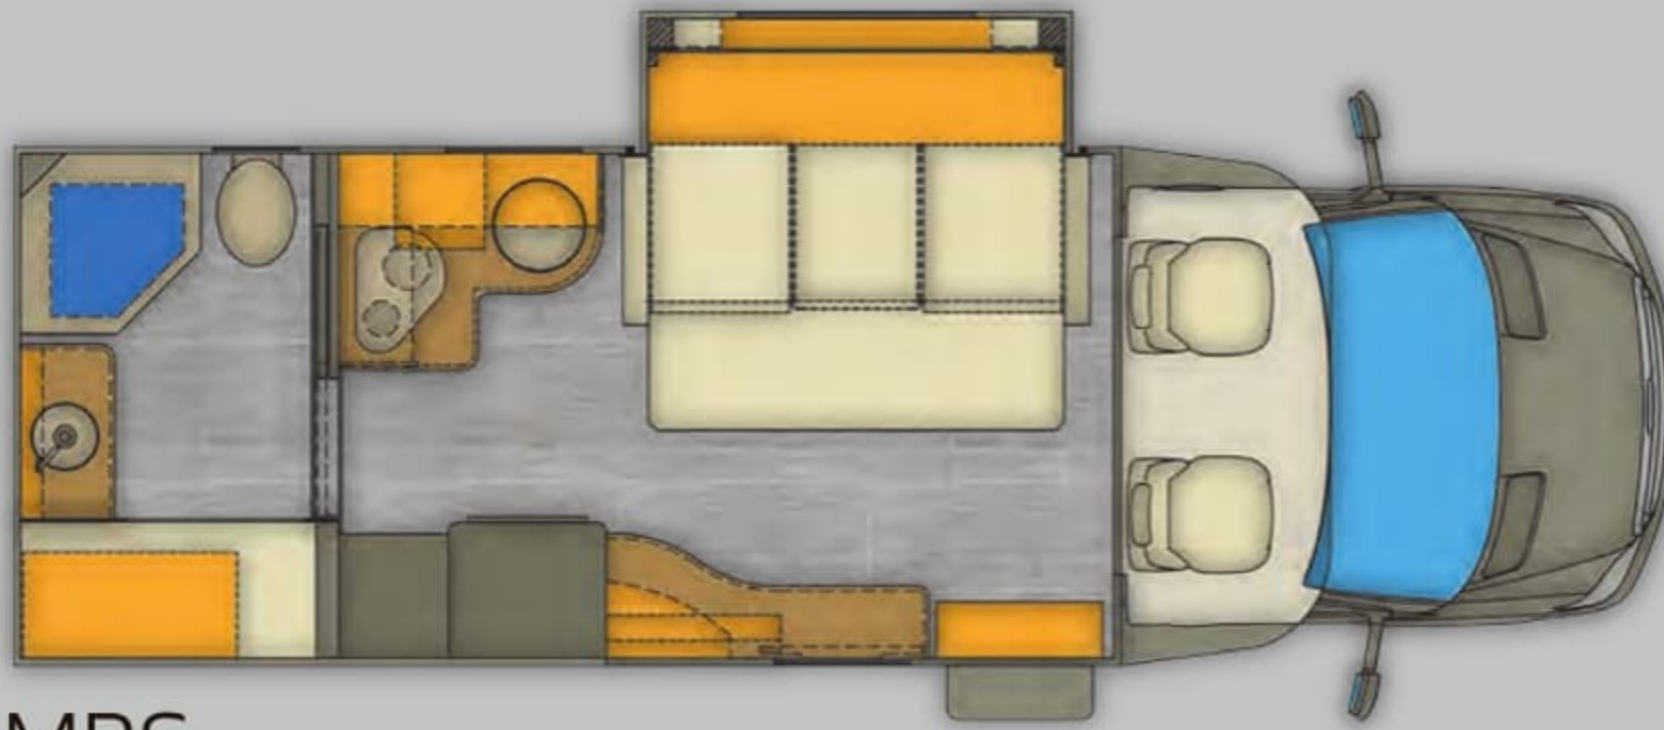

WATERFALL

VANILLA FROST

GRAPHITE MERLOT

FLOORPLAN OPTIONS

MBS

QRS

UCB

Exterior Height	10' 11"
Exterior Width	92.25"
Exterior Overall Length	24' 11"
Interior Height	80.5"
Interior Width	89.5"
GVWR	11,030 lbs.
Fuel Capacity	26.4 Gallons
Fresh Water Capacity	34 Gallons
Grey Water Capacity	29 Gallons
Black Water Capacity	29 Gallons
LP Capacity	13.2 Gallons/44 lbs.
Exterior Storage Capacity (58 Cu. ft. on 25UCB)	42 cu. ft.