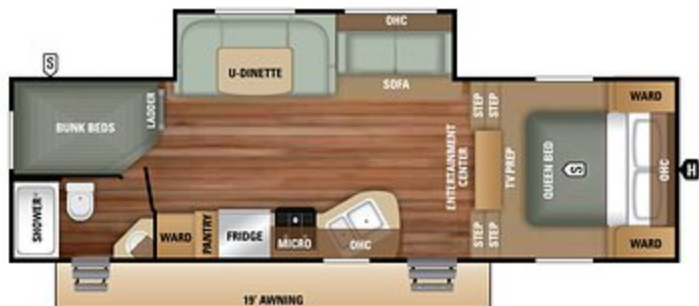

24SRKS

26SBHS

255RLS

275RKS

KITCHEN AMENITIES

- Rich Barrington Espresso hardwood cabinetry
- 3-burner stove with oven
- Microwave
- Residential high-rise faucet

COMFORT & ENTERTAINMENT

- Trifold sofa
- 600 lb. rated double bunks
- 12v CD/DVD stereo with USB input
- Omni-directional digital TV/AM/FM antenna with powered amplifier

EXTERIOR FEATURES

- Front fiberglass cap
- Structural steel I-beam frame
- Walkable crowned truss roof rafters with 3/8" decking
- Stabilizer jacks (scissor style)