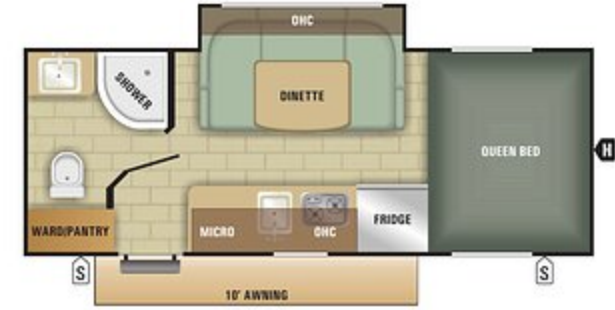

CHASE ADVENTURE. CHERISH THE JOURNEY.

We are seekers and boundary pushers, and this is our time. Time to chart our own course. To leave with nothing but our gear and a free spirit, and to discover everything along the way. Starcraft RV has been satisfying adventure seekers for over 50 years. Our heritage is deeply rooted in family values, exceptional craftsmanship and leading edge innovation. Like you, we look forward to seeing where our next journey takes us. **Create your next experience of a lifetime in a Starcraft RV.**

QUALITY YOU CAN COUNT ON SINCE 1903.

Go the distance with our 3-Year Limited Structural Warranty plus a 1-Year Limited Manufacturer's Warranty—freedom from worry is your best travel companion.

Enjoy longer life with TuffShell™. Tackle the toughest conditions head on with our exclusive TuffShell vacuum-bonded laminate, reinforced with heavy-duty fiberglass and welded aluminum frames.

eco advantage™

Protect the environment with Starcraft EcoAdvantage™. Obtain peace of mind with our longstanding commitment to protecting the environment.

LEARN MORE ABOUT OUR
STANDARD FEATURES AND
FULL OPTIONS PACKAGES AT
starcraftcamping.com

17UDS

SPECIFICATIONS

	16KS	16QB	17RB	17UDS	18DS	18MK
Unloaded Vehicle Weight (lbs.)	3,080	2,840	3,040	3,170	3,215	3,450
Dry Hitch Weight (lbs.)	343	205	331	465	321	415
Exterior Length	20' 2"	19' 11"	19' 11"	21' 1"	20' 8"	22' 3"
Exterior Width	77"	77"	77"	77"	77"	77"
Exterior Height with A/C	117"	117"	117"	117"	117"	117"
Exterior Height with A/C (Extreme Package)	N/A	124"	124"	124"	N/A	N/A
Interior Height	78"	78"	78"	78"	78"	78"
Fresh Water Capacity (gals.)*	31	31	31	31	31	31
Gray Wastewater Capacity (gals.)	24	24	24	24	24	24
Black Wastewater Capacity (gals.)	24	24	24	24	24	40
Sleeping Capacity	3-4	3-4	3-4	3-4	3-4	3-4