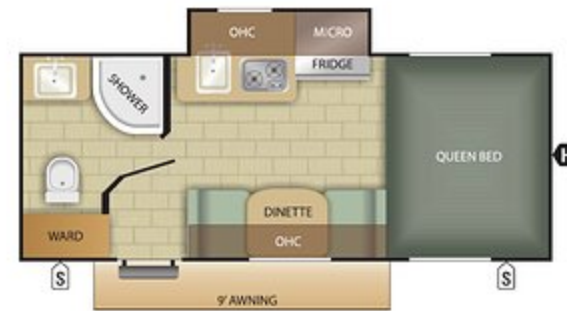

CHASE ADVENTURE. CHERISH THE JOURNEY.

We are seekers and boundary pushers, and this is our time. Time to chart our own course. To leave with nothing but our gear and a free spirit, and to discover everything along the way. Starcraft RV has been satisfying adventure seekers for over 50 years. Our heritage is deeply rooted in family values, exceptional craftsmanship and leading edge innovation. Like you, we look forward to seeing where our next journey takes us. **Create your next experience of a lifetime in a Starcraft RV.**

QUALITY YOU CAN COUNT ON SINCE 1903.

Go the distance with our 3-Year Limited Structural Warranty plus a 1-Year Limited Manufacturer's Warranty—freedom from worry is your best travel companion.

Enjoy longer life with TuffShell™. Tackle the toughest conditions head on with our exclusive TuffShell vacuum-bonded laminate, reinforced with heavy-duty fiberglass and welded aluminum frames.

eco advantage™

Protect the environment with Starcraft EcoAdvantage™. Obtain peace of mind with our longstanding commitment to protecting the environment.

LEARN MORE ABOUT OUR
STANDARD FEATURES AND
FULL OPTIONS PACKAGES AT
starcraftcamping.com

17RB

SPECIFICATIONS

	16KS	16QB	17RB	17UDS	18DS	18MK
Unloaded Vehicle Weight (lbs.)	3,080	2,840	3,040	3,170	3,215	3,450
Dry Hitch Weight (lbs.)	343	205	331	465	321	415
Exterior Length	20' 2"	19' 11"	19' 11"	21' 1"	20' 8"	22' 3"
Exterior Width	77"	77"	77"	77"	77"	77"
Exterior Height with A/C	117"	117"	117"	117"	117"	117"
Exterior Height with A/C (Extreme Package)	N/A	124"	124"	124"	N/A	N/A
Interior Height	78"	78"	78"	78"	78"	78"
Fresh Water Capacity (gals.)*	31	31	31	31	31	31
Gray Wastewater Capacity (gals.)	24	24	24	24	24	24
Black Wastewater Capacity (gals.)	24	24	24	24	24	40
Sleeping Capacity	3-4	3-4	3-4	3-4	3-4	3-4