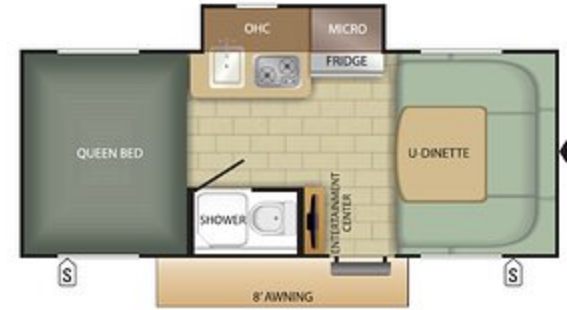

CHASE ADVENTURE. CHERISH THE JOURNEY.

We are seekers and boundary pushers, and this is our time. Time to chart our own course. To leave with nothing but our gear and a free spirit, and to discover everything along the way. Starcraft RV has been satisfying adventure seekers for over 50 years. Our heritage is deeply rooted in family values, exceptional craftsmanship and leading edge innovation. Like you, we look forward to seeing where our next journey takes us. **Create your next experience of a lifetime in a Starcraft RV.**

QUALITY YOU CAN COUNT ON SINCE 1903.

Go the distance with our 3-Year Limited Structural Warranty plus a 1-Year Limited Manufacturer's Warranty—freedom from worry is your best travel companion.

Enjoy longer life with TuffShell™. Tackle the toughest conditions head on with our exclusive TuffShell vacuum-bonded laminate, reinforced with heavy-duty fiberglass and welded aluminum frames.

eco advantage™

Protect the environment with Starcraft EcoAdvantage™. Obtain peace of mind with our longstanding commitment to protecting the environment.

LEARN MORE ABOUT OUR
STANDARD FEATURES AND
FULL OPTIONS PACKAGES AT
starcraftcamping.com

16KS

SPECIFICATIONS

	16KS	16QB	17RB	17UDS	18DS	18MK
Unloaded Vehicle Weight (lbs.)	3,080	2,840	3,040	3,170	3,215	3,450
Dry Hitch Weight (lbs.)	343	205	331	465	321	415
Exterior Length	20' 2"	19' 11"	19' 11"	21' 1"	20' 8"	22' 3"
Exterior Width	77"	77"	77"	77"	77"	77"
Exterior Height with A/C	117"	117"	117"	117"	117"	117"
Exterior Height with A/C (Extreme Package)	N/A	124"	124"	124"	N/A	N/A
Interior Height	78"	78"	78"	78"	78"	78"
Fresh Water Capacity (gals.)*	31	31	31	31	31	31
Gray Wastewater Capacity (gals.)	24	24	24	24	24	24
Black Wastewater Capacity (gals.)	24	24	24	24	24	40
Sleeping Capacity	3-4	3-4	3-4	3-4	3-4	3-4