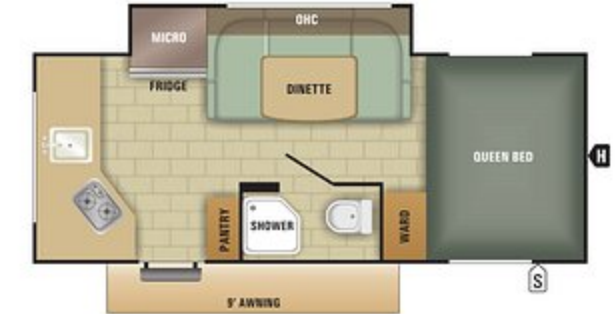

CHASE ADVENTURE. CHERISH THE JOURNEY.

We are seekers and boundary pushers, and this is our time. Time to chart our own course. To leave with nothing but our gear and a free spirit, and to discover everything along the way. Starcraft RV has been satisfying adventure seekers for over 50 years. Our heritage is deeply rooted in family values, exceptional craftsmanship and leading edge innovation. Like you, we look forward to seeing where our next journey takes us. **Create your next experience of a lifetime in a Starcraft RV.**

QUALITY YOU CAN COUNT ON SINCE 1903.

Go the distance with our 3-Year Limited Structural Warranty plus a 1-Year Limited Manufacturer's Warranty—freedom from worry is your best travel companion.

Enjoy longer life with TuffShell™. Tackle the toughest conditions head on with our exclusive TuffShell vacuum-bonded laminate, reinforced with heavy-duty fiberglass and welded aluminum frames.

eco advantage™

Protect the environment with Starcraft EcoAdvantage™. Obtain peace of mind with our longstanding commitment to protecting the environment.

LEARN MORE ABOUT OUR
STANDARD FEATURES AND
FULL OPTIONS PACKAGES AT
starcraftcamping.com

18DS

SPECIFICATIONS

	16KS	16QB	17RB	17UDS	18DS	18MK
Unloaded Vehicle Weight (lbs.)	3,080	2,840	3,040	3,170	3,215	3,450
Dry Hitch Weight (lbs.)	343	205	331	465	321	415
Exterior Length	20' 2"	19' 11"	19' 11"	21' 1"	20' 8"	22' 3"
Exterior Width	77"	77"	77"	77"	77"	77"
Exterior Height with A/C	117"	117"	117"	117"	117"	117"
Exterior Height with A/C (Extreme Package)	N/A	124"	124"	124"	N/A	N/A
Interior Height	78"	78"	78"	78"	78"	78"
Fresh Water Capacity (gals.)*	31	31	31	31	31	31
Gray Wastewater Capacity (gals.)	24	24	24	24	24	24
Black Wastewater Capacity (gals.)	24	24	24	24	24	40
Sleeping Capacity	3-4	3-4	3-4	3-4	3-4	3-4