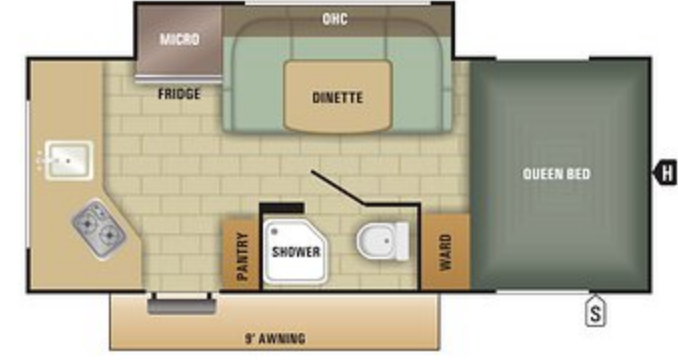

Protect the environment with **Starcraft EcoAdvantage™**. Obtain peace of mind with our longstanding commitment to protecting the environment.

SPECIFICATIONS	16KS	17RB	18DS	18MK
Unloaded Vehicle Weight (lbs.)	3,040	3,060	3,195	3,465
Dry Hitch Weight (lbs.)	348	336	326	420
Exterior Length	20' 2"	19' 11"	20' 8"	22' 3"
Exterior Width	76.5"	76.5"	76.5"	76.5"
Exterior Height with A/C	117"	117"	117"	117"
Exterior Height with A/C (Extreme Package)	N/A	124"	N/A	N/A
Interior Height	78"	78"	78"	78"
Fresh Water Capacity (gals.)*	31	31	31	31.6
Gray Wastewater Capacity (gals.)	24	24	24	24
Black Wastewater Capacity (gals.)	24	24	24	40
Sleeping Capacity	3-4	3-4	3-4	3-4

*Includes water heater

16KS

18DS

17RB

18MK

KITCHEN AMENITIES

- Warm Sugar Maple cabinetry
- 4 cu. ft. refrigerator
- 2-burner stove
- Convection microwave
- Kitchen and living room ventilation

EXTERIOR FEATURES

- 6-gallon gas/electric DSI water heater with bypass
- Docking station
- Electric awning
- Aluminum rims

COMFORT & ENTERTAINMENT

- 12v CD/DVD stereo with USB input
- Wall mount thermostat
- Omni-directional digital TV/AM/FM antenna with powered amplifier
- Inside/outside dinette table with folding legs