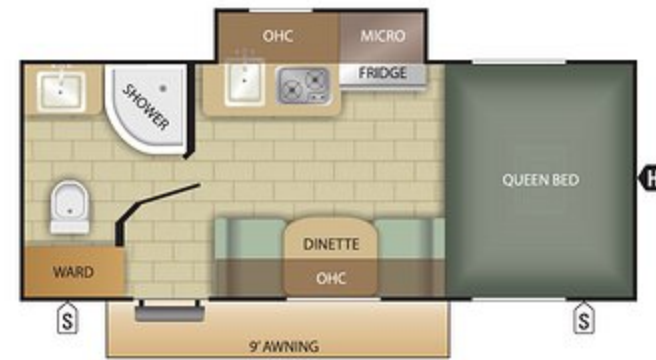

*Includes water heater

16KS

18DS

17RB

18MK

KITCHEN AMENITIES

- Warm Sugar Maple cabinetry
- 4 cu. ft. refrigerator
- 2-burner stove
- Convection microwave
- Kitchen and living room ventilation

EXTERIOR FEATURES

- 6-gallon gas/electric DSI water heater with bypass
- Docking station
- Electric awning
- Aluminum rims

COMFORT & ENTERTAINMENT

- 12v CD/DVD stereo with USB input
- Wall mount thermostat
- Omni-directional digital TV/AM/FM antenna with powered amplifier
- Inside/outside dinette table with folding legs