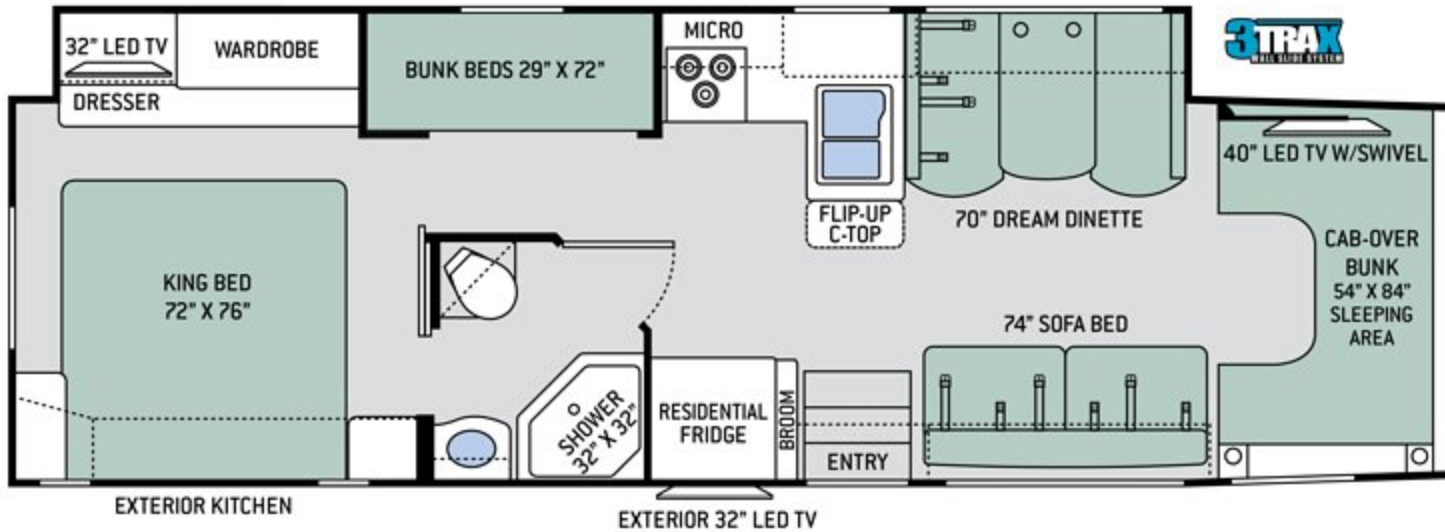

Four Winds[®]
SUPER C BY THOR MOTOR COACH

*Providing you the freedom you need to see
your dreams fulfilled.*

Floor Plans

35SB

FLOOR PLAN 35SB

Chassis	Ford
Gross Vehicle (GVWR)	19,500
Gross Combined (GCWR)	35,000
Wheel Base	248-5/8"
Exterior Length (w/o ladder)	36'-8"
Exterior Height (w/ AC)	12'-6"
Exterior Width (w/o mirrors)	99"
Interior Height (living area)	84"
Awning Size	19'
Front/Rear Fuel (gal)	28 / 40
LPG (lbs)	68.2
Fresh/Waste/Gray Water (gal)	75 / 40 / 40
Water Heater (gal)	6
Furnace (BTUs)	30,000
Exterior Storage Capacity (cu. ft.)	93

35SF

FLOOR PLAN 35SF

Chassis	Ford
Gross Vehicle (GVWR)	19,500
Gross Combined (GCWR)	35,000
Wheel Base	258-5/8"
Exterior Length (w/o ladder)	36'-10"
Exterior Height (w/ AC)	12'-6"
Exterior Width (w/o mirrors)	99"
Interior Height (living area)	84"
Awning Size	14'
Front/Rear Fuel (gal)	28 / 40
LPG (lbs)	68.2
Fresh/Waste/Gray Water (gal)	75 / 40F - 31R / 40
Water Heater (gal)	6
Furnace (BTUs)	30,000
Exterior Storage Capacity (cu. ft.)	117

3TRAX™ is our in-wall slideout system, housing all the moving and mechanical parts within the sidewall of the motorhome. This triple track design supports large rooms, like those found in full-wall slideouts, ensuring simple, reliable, maintenance-free operation. What sets 3TRAX™ apart is the patented rail system, in-floor roller guides and electric motor design. For more information, visit thormotorcoach.com/3TRAX.

BEDROOM & BATHROOM

- Denver Mattress® King Size Bed (35SB)
- Denver Mattress® Queen Size Bed (35SF)
- Headboard, Bedspread & Pillow Shams
- Window Privacy Shades in Bedroom
- Bunk Beds in Hallway Slideout (35SB)
- Shower with Glass Door
- Stainless Steel Bathroom Sink
- Porcelain Toilet