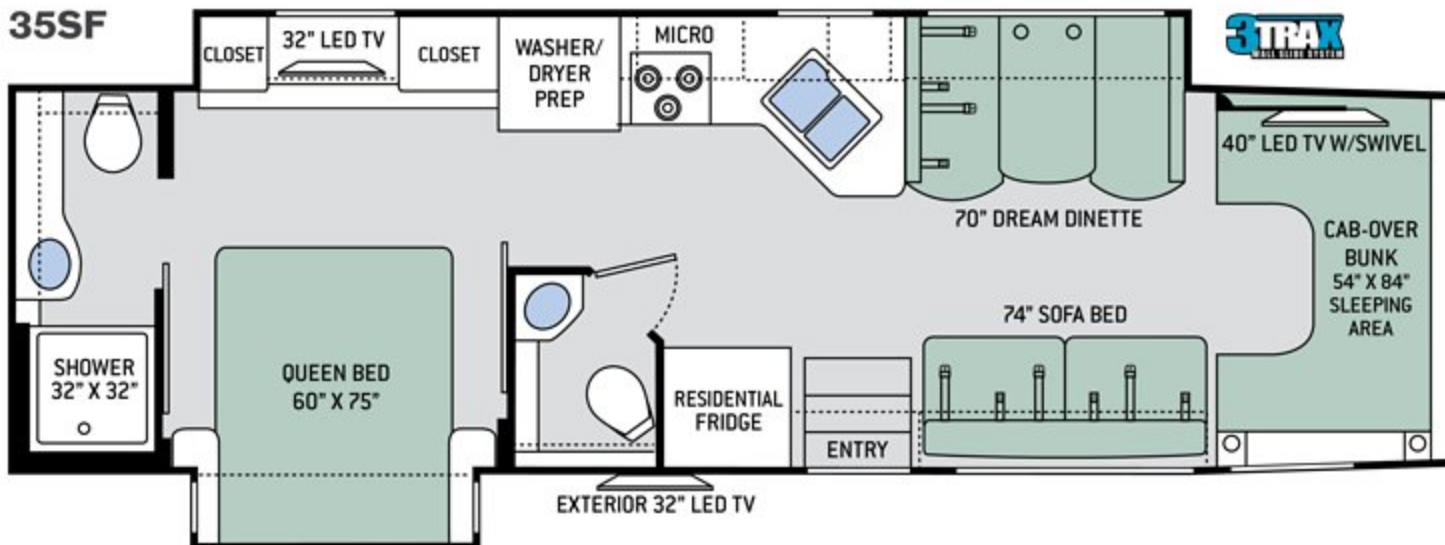

Four Winds[®]
SUPER C BY THOR MOTOR COACH

*Providing you the freedom you need to see
your dreams fulfilled.*

Floor Plans

35SB

FLOOR PLAN 35SB

Chassis	Ford
Gross Vehicle (GVWR)	19,500
Gross Combined (GCWR)	35,000
Wheel Base	248-5/8"
Exterior Length (w/o ladder)	36'-8"
Exterior Height (w/ AC)	12'-6"
Exterior Width (w/o mirrors)	99"
Interior Height (living area)	84"
Awning Size	19'
Front/Rear Fuel (gal)	28 / 40
LPG (lbs)	68.2
Fresh/Waste/Gray Water (gal)	75 / 40 / 40
Water Heater (gal)	6
Furnace (BTUs)	30,000
Exterior Storage Capacity (cu. ft.)	93

35SF

FLOOR PLAN 35SF

Chassis	Ford
Gross Vehicle (GVWR)	19,500
Gross Combined (GCWR)	35,000
Wheel Base	258-5/8"
Exterior Length (w/o ladder)	36'-10"
Exterior Height (w/ AC)	12'-6"
Exterior Width (w/o mirrors)	99"
Interior Height (living area)	84"
Awning Size	14'
Front/Rear Fuel (gal)	28 / 40
LPG (lbs)	68.2
Fresh/Waste/Gray Water (gal)	75 / 40F - 31R / 40
Water Heater (gal)	6
Furnace (BTUs)	30,000
Exterior Storage Capacity (cu. ft.)	117

3TRAX™ is our in-wall slideout system, housing all the moving and mechanical parts within the sidewall of the motorhome. This triple track design supports large rooms, like those found in full-wall slideouts, ensuring simple, reliable, maintenance-free operation. What sets 3TRAX™ apart is the patented rail system, in-floor roller guides and electric motor design. For more information, visit thormotorcoach.com/3TRAX.

BEDROOM & BATHROOM

- Denver Mattress® King Size Bed (35SB)
- Denver Mattress® Queen Size Bed (35SF)
- Headboard, Bedspread & Pillow Shams
- Window Privacy Shades in Bedroom
- Bunk Beds in Hallway Slideout (35SB)
- Shower with Glass Door
- Stainless Steel Bathroom Sink
- Porcelain Toilet