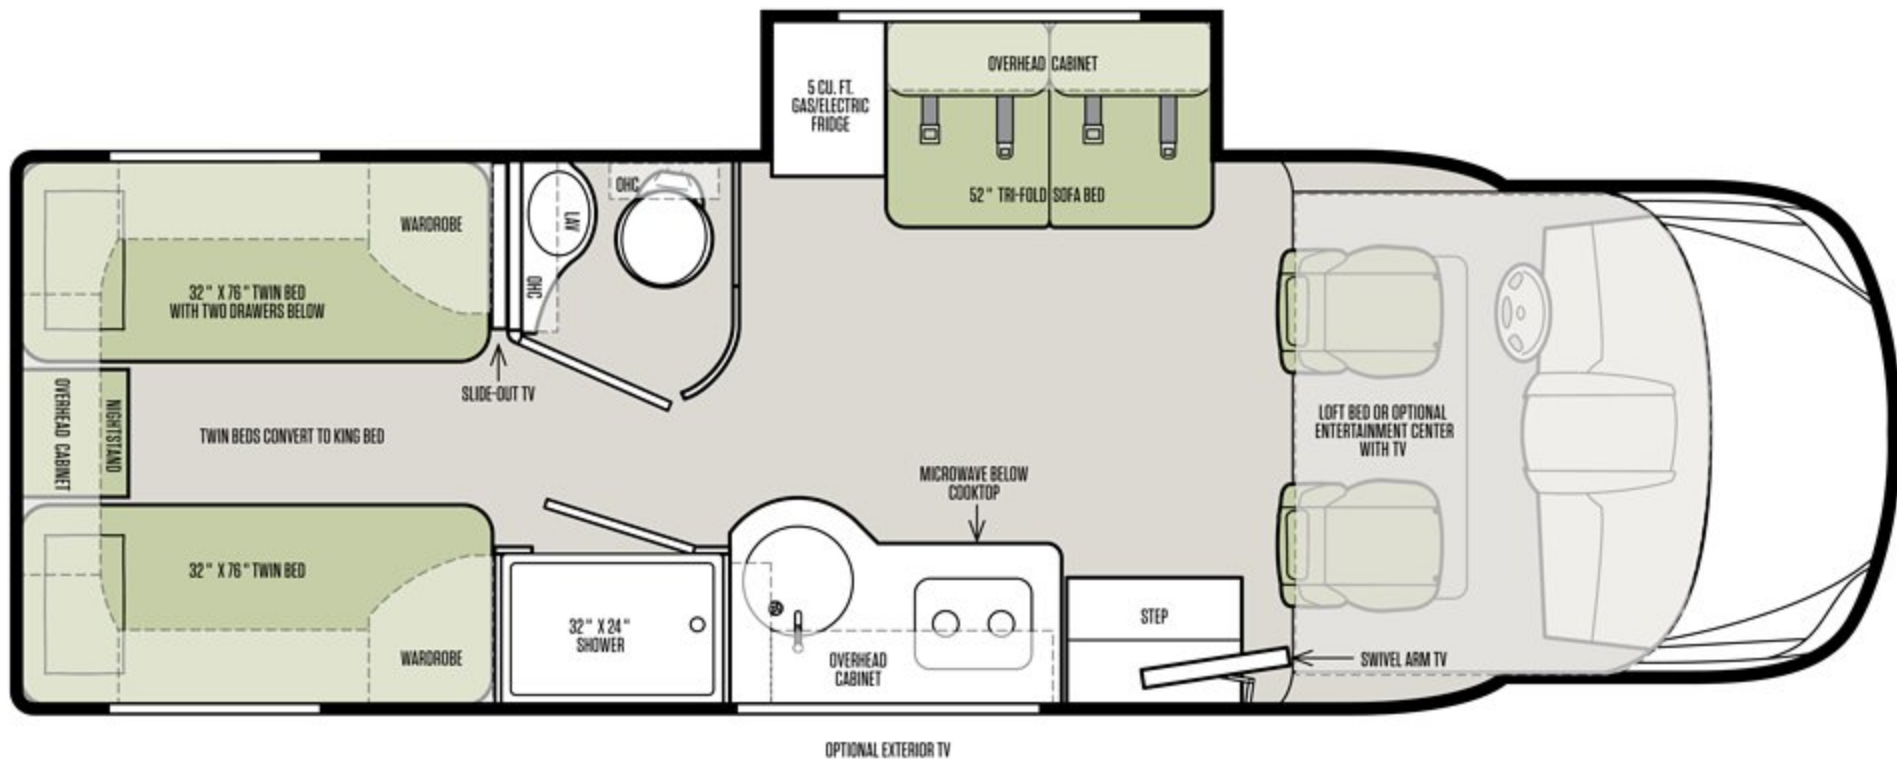

Wayfarer

TIFFIN
MOTORHOMES

The Wayfarer is the first luxury Class C coach designed and built by Tiffin Motorhomes, one of the nation's largest manufacturers of Class A models. Family-owned and operated for more than 40 years, Tiffin takes great pride in bringing its legacy of exceptional craftsmanship and luxury to Class C enthusiasts.

24 TW