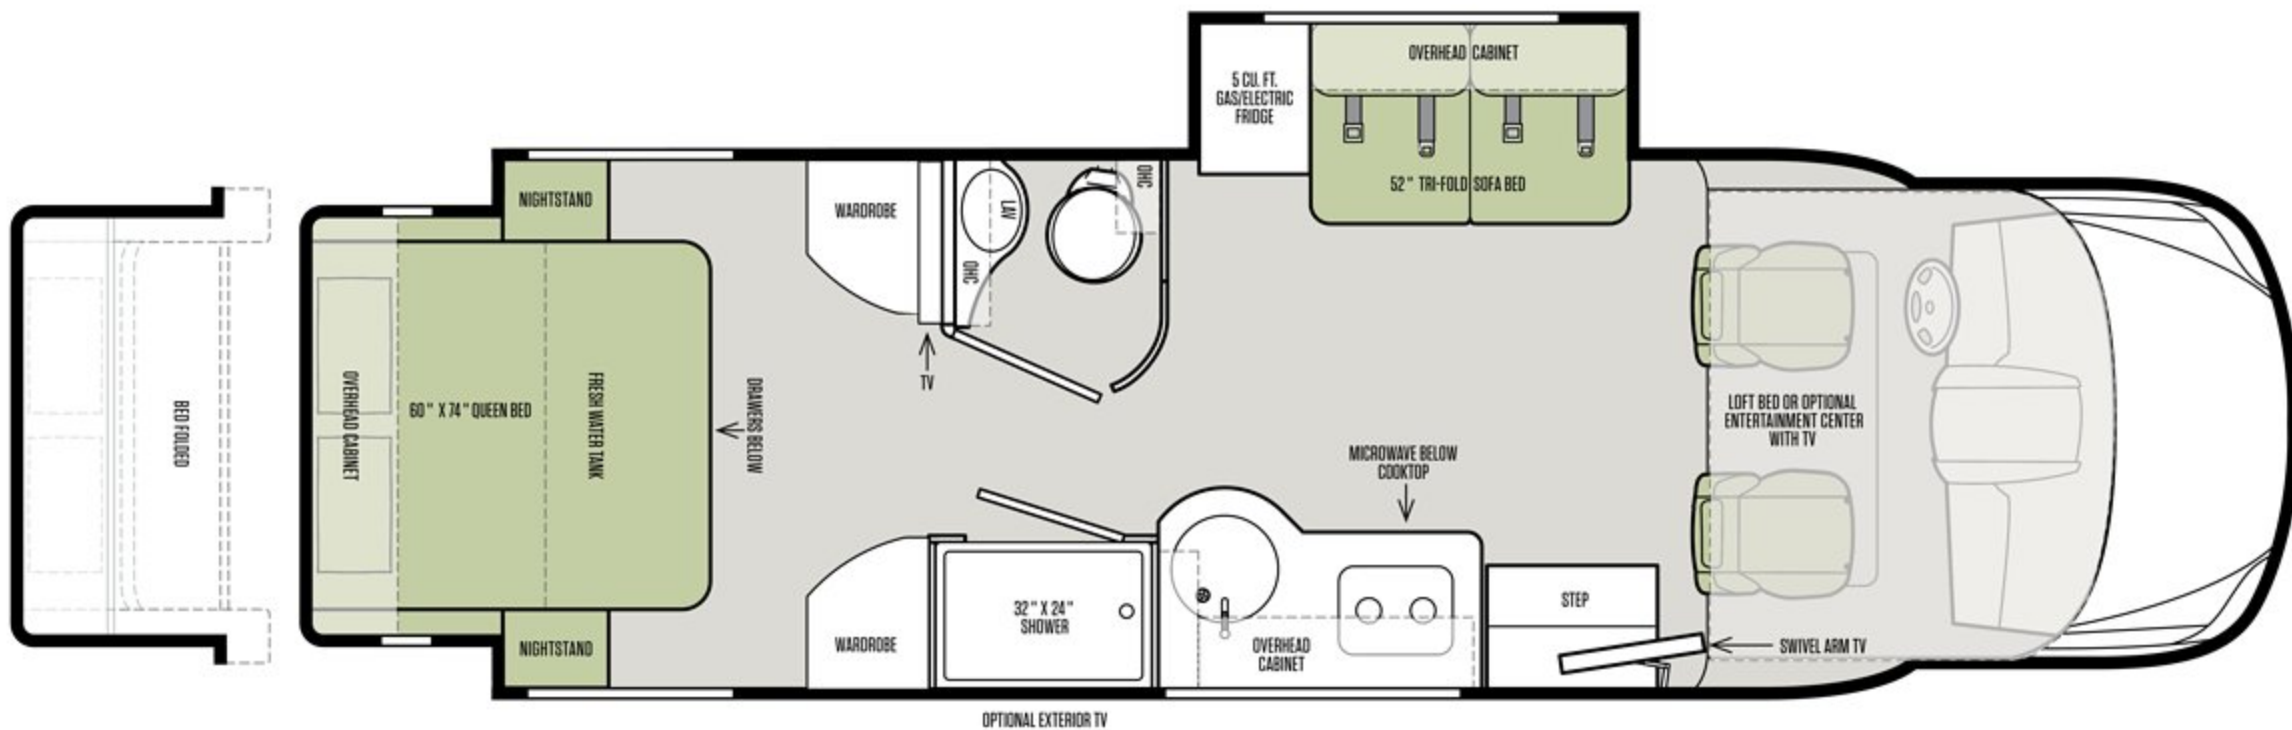

Wayfarer

TIFFIN
MOTORHOMES

The Wayfarer is the first luxury Class C coach designed and built by Tiffin Motorhomes, one of the nation's largest manufacturers of Class A models. Family-owned and operated for more than 40 years, Tiffin takes great pride in bringing its legacy of exceptional craftsmanship and luxury to Class C enthusiasts.

24 BW