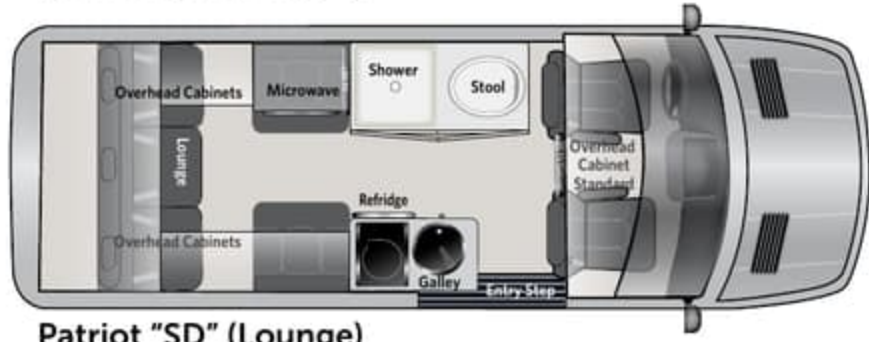

Patriot Floor Plans, Standard and Optional Features

Patriot "SD" (Dinette)

MD2 (Dinette)

MD2 (Lounge)

Patriot "SD" (Lounge)

MD4 (Dinette)

MD4 Lounge

Interior Standard Features	170 EXT	SD
Suburban Water Heater	■	■
13,500 BTU Roof Top AC (shore-line / Gen)	■	■
Espar Coach Furnace	■	■
2.5 KW LPG Generator	■	■
2000 Watt Inverter / Charger / Transfer Switch	■	■
ECO Charging System	■	■
Satellite TV Prep	■	■
Wi-Fi Prep	■	■
HDMI Input	■	■
110 Volt Outlets	■	■
USB 12 Volt Chargers	■	■
Fusion In Dash NAV CD DVD AM/FM	■	■
Samsung HD LED Smart TV	■	■
Rear AM / FM Radio	■	■
Rear Blue-Ray DVD/CD Player	■	■
Rear Speaker Upgrades	■	■
Deluxe Lighting Controls (Multi-Plex)	■	■
Overhead and Floor Courtesy Lighting	■	■
Smoke, LPG, CO Detectors	■	■
Fire Extinguisher	■	■
FanTastic Roof Fan with Remote	■	■
Solid Surface Counter Tops	■	■
Sink	■	■
Induction Cook Top	■	■
Refrigerator 12 Volt / 110 Volt	■	■
110 Volt Convection Microwave	■	■
Removable Table / Dinette	■	■
Overhead Cabinet Package with Hidden Hinges	■	■
Wardrobe	■	■