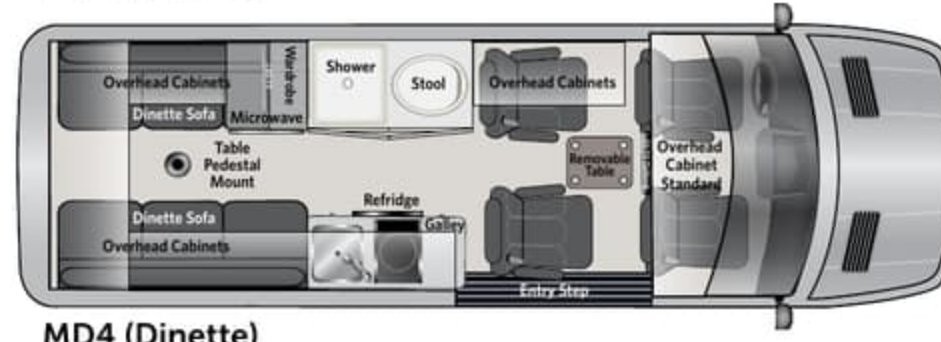

Patriot Floor Plans, Standard and Optional Features

Patriot "SD" (Dinette)

MD2 (Dinette)

MD2 (Lounge)

Patriot "SD" (Lounge)

MD4 (Dinette)

MD4 Lounge

Interior Standard Features	170 EXT	SD
Suburban Water Heater	■	■
13,500 BTU Roof Top AC (shore-line / Gen)	■	■
Espar Coach Furnace	■	■
2.5 KW LPG Generator	■	■
2000 Watt Inverter / Charger / Transfer Switch	■	■
ECO Charging System	■	■
Satellite TV Prep	■	■
Wi-Fi Prep	■	■
HDMI Input	■	■
110 Volt Outlets	■	■
USB 12 Volt Chargers	■	■
Fusion In Dash NAV CD DVD AM/FM	■	■
Samsung HD LED Smart TV	■	■
Rear AM / FM Radio	■	■
Rear Blue-Ray DVD/CD Player	■	■
Rear Speaker Upgrades	■	■
Deluxe Lighting Controls (Multi-Plex)	■	■
Overhead and Floor Courtesy Lighting	■	■
Smoke, LPG, CO Detectors	■	■
Fire Extinguisher	■	■
FanTastic Roof Fan with Remote	■	■
Solid Surface Counter Tops	■	■
Sink	■	■
Induction Cook Top	■	■
Refrigerator 12 Volt / 110 Volt	■	■
110 Volt Convection Microwave	■	■
Removable Table / Dinette	■	■
Overhead Cabinet Package with Hidden Hinges	■	■
Wardrobe	■	■