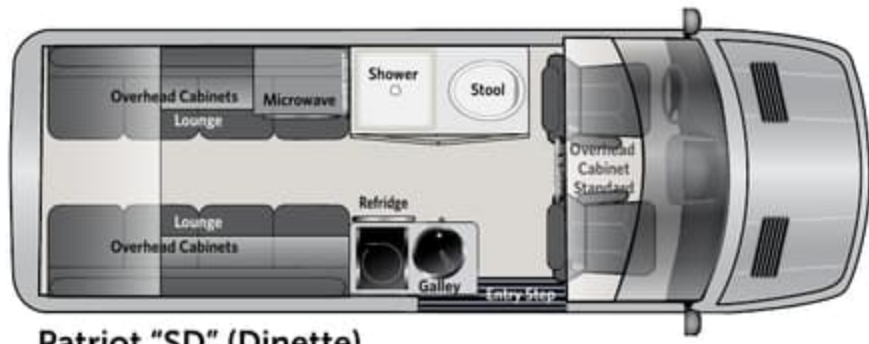

Patriot Floor Plans, Standard and Optional Features

Patriot "SD" (Dinette)