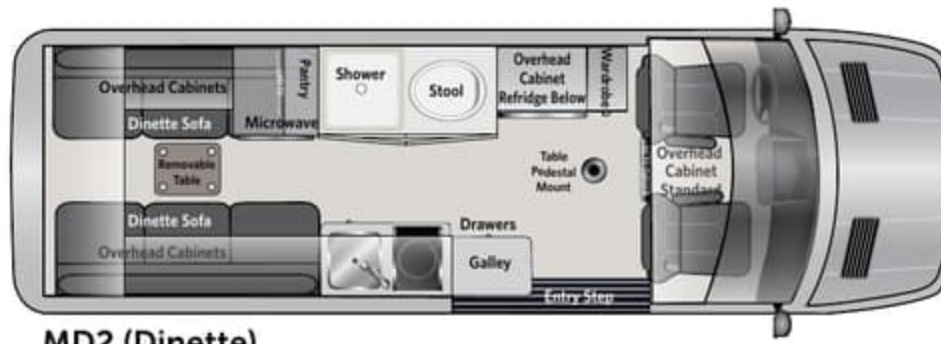

MD2 (Dinette)