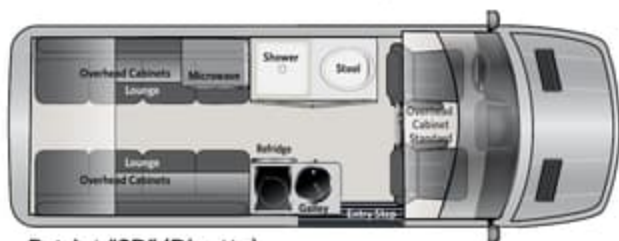

Removable table

Slide out trash receptacle, refrigerator and smooth surface cooking top.

Designed with your comfort and convenience in mind, American Coach.

Patriot Floor Plans, Standard and Optional Features