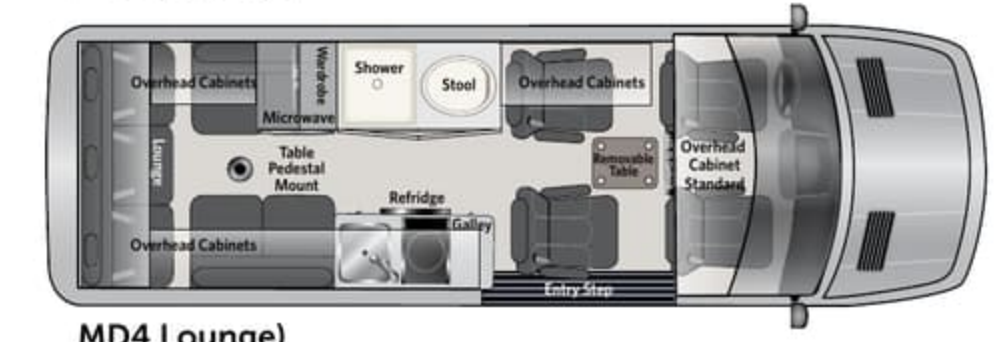

Patriot Floor Plans, Standard and Optional Features

Patriot "SD" (Dinette)

MD2 (Dinette)

MD2 (Lounge)

Patriot "SD" (Lounge)

MD4 (Dinette)

MD4 Lounge

Interior Standard Features	170 EXT	SD
Suburban Water Heater	■	■
13,500 BTU Roof Top AC (shore-line / Gen)	■	■
Espar Coach Furnace	■	■
2.5 KW LPG Generator	■	■
2000 Watt Inverter / Charger / Transfer Switch	■	■
ECO Charging System	■	■
Satellite TV Prep	■	■
Wi-Fi Prep	■	■
HDMI Input	■	■
110 Volt Outlets	■	■
USB 12 Volt Chargers	■	■
Fusion In Dash NAV CD DVD AM/FM	■	■
Samsung HD LED Smart TV	■	■
Rear AM / FM Radio	■	■
Rear Blue-Ray DVD/CD Player	■	■
Rear Speaker Upgrades	■	■
Deluxe Lighting Controls (Multi-Plex)	■	■
Overhead and Floor Courtesy Lighting	■	■
Smoke, LPG, CO Detectors	■	■
Fire Extinguisher	■	■
FanTastic Roof Fan with Remote	■	■
Solid Surface Counter Tops	■	■
Sink	■	■
Induction Cook Top	■	■
Refrigerator 12 Volt / 110 Volt	■	■
110 Volt Convection Microwave	■	■
Removable Table / Dinette	■	■
Overhead Cabinet Package with Hidden Hinges	■	■
Wardrobe	■	■