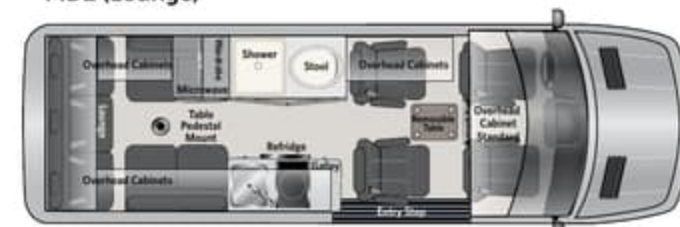

Patriot "SD" (Dinette)

MD2 (Dinette)

MD2 (Lounge)

Patriot "SD" (Lounge)

MD4 (Dinette)

MD4 Lounge

Interior Standard Features	170 EXT	SD
Suburban Water Heater	■	■
13,500 BTU Roof Top AC (shore-line / Gen)	■	■
Espar Coach Furnace	■	■
2.5 KW LPG Generator	■	■
2000 Watt Inverter / Charger / Transfer Switch	■	■
ECO Charging System	■	■
Satellite TV Prep	■	■
Wi-Fi Prep	■	■
HDMI Input	■	■
110 Volt Outlets	■	■
USB 12 Volt Chargers	■	■
Fusion In Dash NAV CD DVD AM/FM	■	■
Samsung HD LED Smart TV	■	■
Rear AM / FM Radio	■	■
Rear Blue-Ray DVD/CD Player	■	■
Rear Speaker Upgrades	■	■
Deluxe Lighting Controls (Multi-Plex)	■	■
Overhead and Floor Courtesy Lighting	■	■
Smoke, LPG, CO Detectors	■	■
Fire Extinguisher	■	■
FanTastic Roof Fan with Remote	■	■
Solid Surface Counter Tops	■	■
Sink	■	■
Induction Cook Top	■	■
Refrigerator 12 Volt / 110 Volt	■	■
110 Volt Convection Microwave	■	■
Removable Table / Dinette	■	■
Overhead Cabinet Package with Hidden Hinges	■	■
Wardrobe	■	■