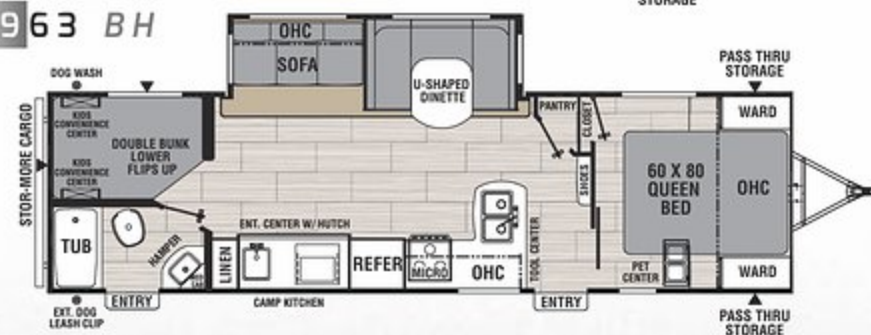

Store-More cargo center / 60" x 80" bed
U-shaped dinette / Pet center
Quick connect stabilizer jack bit

Camping Simplified Model Naming

First 2 numbers = Approximate box length

Second 2 numbers = Approximate weight

2 Letters = Floor plan description

2245 BH

Pet Features:

Exterior dog leash clip

Pet center

Dog wash

2454 BH

2758 RB

2963 BH

3373 RL

More Unbeatable Features:

Sofa touch lights / Sink cover storage / Motion activated pass-through storage light
Valuables hutch / Hanger closet / Bottle opener / Exterior fishing pole storage
Dual ducted A/C / Lighted USBs (5 in 2963 BH) / Kids convenience center
Heated and enclosed underbelly