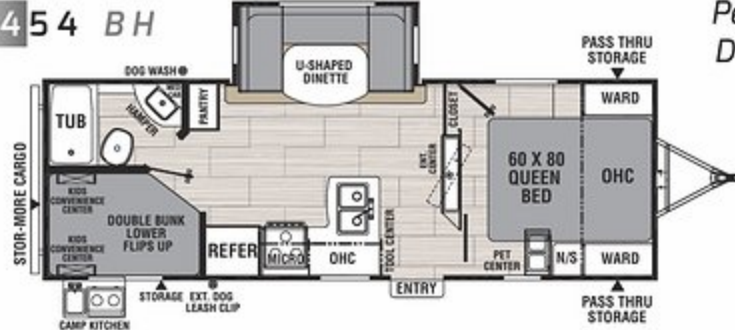

Store-More cargo center / 60" x 80" bed
U-shaped dinette / Pet center
Quick connect stabilizer jack bit

Camping Simplified Model Naming

First 2 numbers = Approximate box length

Second 2 numbers = Approximate weight

2 Letters = Floor plan description

2245 BH

Pet Features:

Exterior dog leash clip

Pet center

Dog wash

2454 BH

2758 RB

2963 BH

3373 RL

More Unbeatable Features:

Sofa touch lights / Sink cover storage / Motion activated pass-through storage light
Valuables hutch / Hanger closet / Bottle opener / Exterior fishing pole storage
Dual ducted A/C / Lighted USBs (5 in 2963 BH) / Kids convenience center
Heated and enclosed underbelly

	2245 BH	2454 BH	2758 RB	2963 BH	3373 RL
Hitch Weight (lbs.)	462	770	728	760	940
Carrying Capacity (lbs.)	1,500	2,098	1,466	1,192	2,100
UVW (lbs.)	4,588	5,462	6,134	6,408	7,584
Exterior Length (Includes Bumper to Hitch)	25' 5"	28' 9"	30' 11"	33' 11"	36' 6"
Exterior Height (Includes A/C)	10' 10"	11' 1"	11' 1"	11' 1"	11' 4"
Awning Length	17'	18'	18'	18'	10'
Fresh Water Capacity (gal.)	49	49	49	49	49
Grey Water Capacity (gal.)	33	33	33	33	33
Waste Water Capacity (gal.)	33	33	33	33	33
Wheel Size	14"	14"	14"	14"	15"