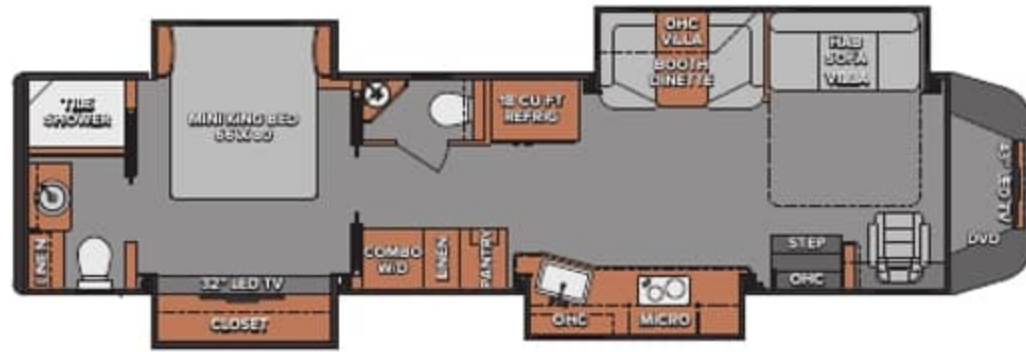

IKON 34RX

IKON 34RM