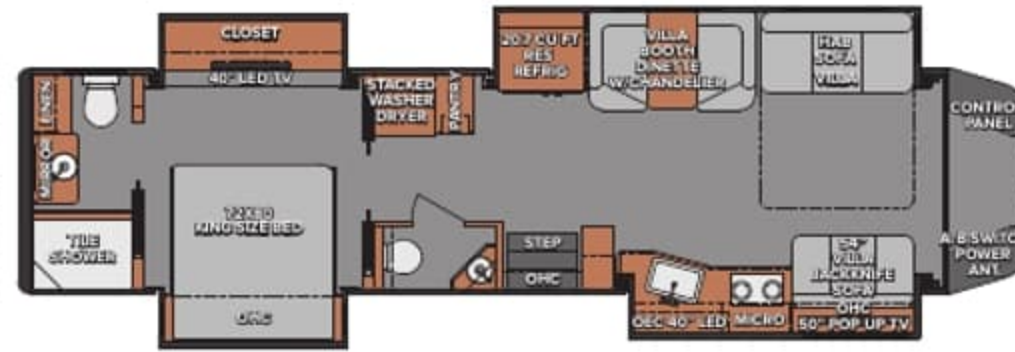

IKON 34MB

IKON 34RX