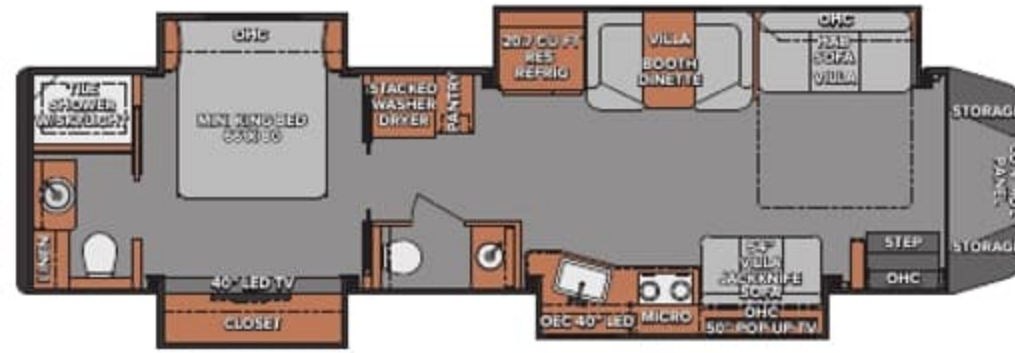

FLOORPLAN OPTIONS

IKON 34RF

EXTERIOR PAINT OPTIONS