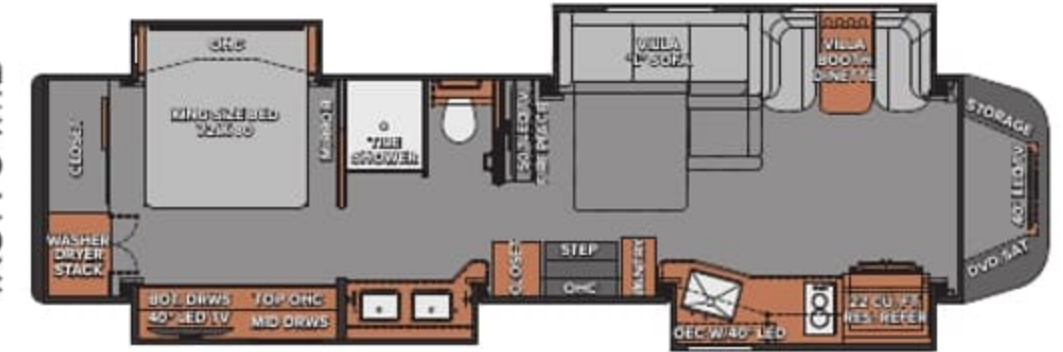

FLOORPLAN OPTIONS

IKON 34MB

EXTERIOR PAINT OPTIONS