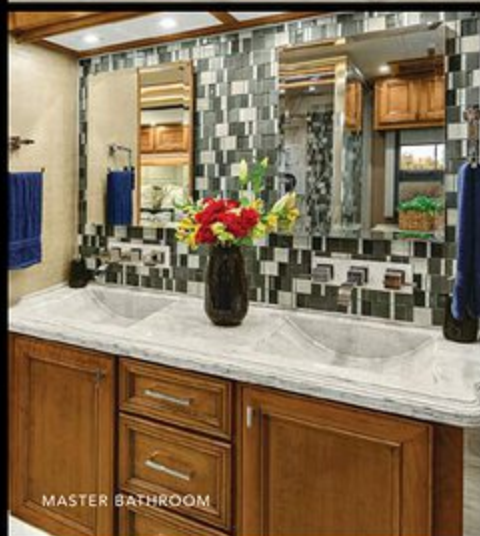

MASTER SUITE

The luxurious master suite is a haven of comfort and convenience. Tiffin's exclusive double-paned insulated window design ensures peace and quiet, while a bedside control switch for the entry lock offers peace of mind. The on suite residential-style bath is impressively spacious. Many owners opt for our bath-and-a-half floor plan, which offers a midsection lavatory for guests and a private bath for you.

Woodwork is created from solid hardwood by Red Bay master craftsmen. The multitude of cabinets, drawers, and closets adds up to more storage than many larger-sized models.