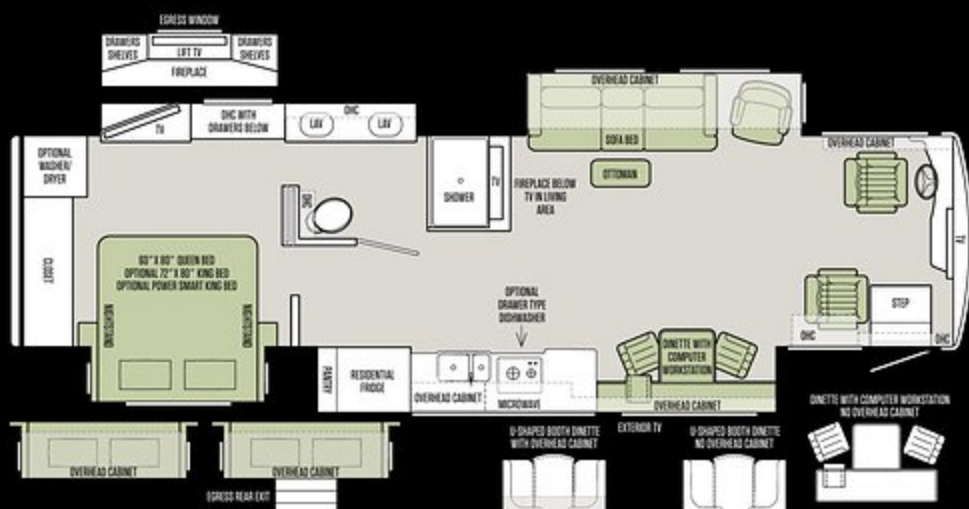

The design of every Tiffin floor plan must meet four essential criteria: Maximum space. Optimal organization. Relaxation plus. Elegant atmosphere. MORE plans offer your family the most comfortable layout for life on the road.

37 AP