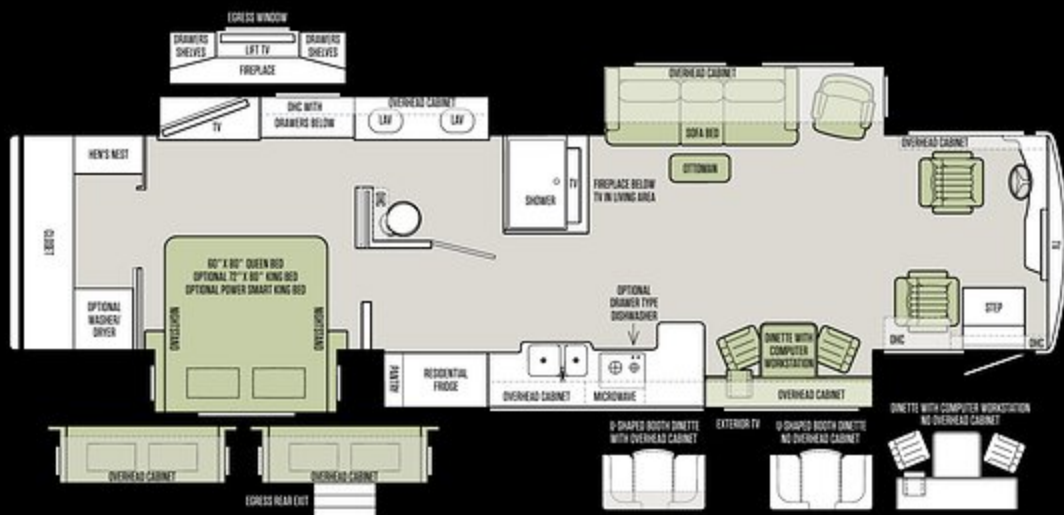

40 AP

If optional furniture combinations are selected, window locations may vary from diagram shown. All options may not be available in every model.

Because of progressive improvements, specifications, standard and optional equipment are subject to change without notice or obligation.

For a complete and up-to-date list of available options and specifications, visit tiffinmotorhomes.com