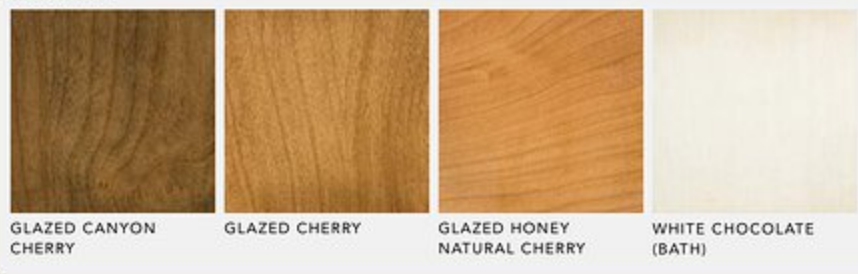

INTERIOR DÉCOR

Make your experience on the road all your own. Express yourself by choosing the interior appointments such as cabinet finishes, flooring and fabric textures for every part of your motorhome in the 2019 Zephyr.

CABINETS