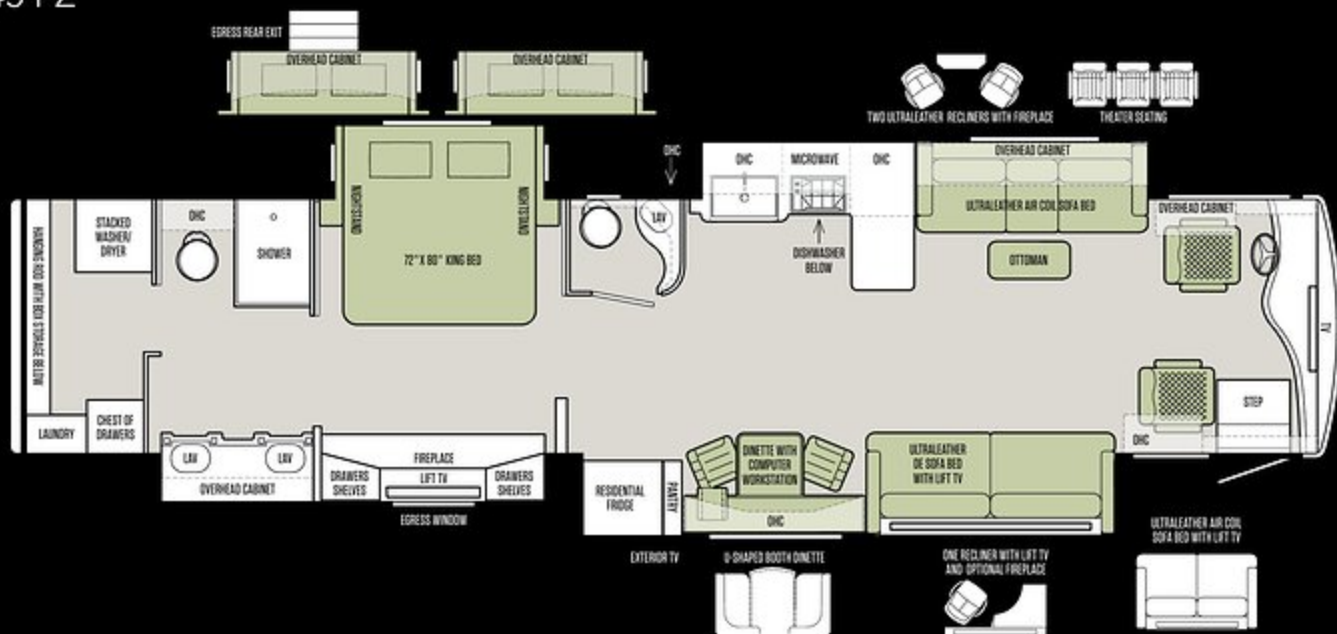

## MAIN COMPARTMENT

The Zephyr's luxurious interiors create the perfect atmosphere for relaxed travel. The living areas redefine spaciousness, with 7' ceilings, four slide-outs, and a 45' floor plan. Incredible attention to detail is on display everywhere, from the designer fabrics and plush furniture to handcrafted cabinetry and polished porcelain tile floor. Entertainment is always at the ready with a Winegard In-Motion Satellite, home theatre system with DVD, and four flat screen TVs.

## FLOOR PLANS

The design of every Tiffin floor plan must meet four essential criteria:  
 Maximum space. Optimal organization. Relaxation plus. Elegant atmosphere.  
 MORE plans offer your family the most comfortable layout for life on the motor.

### 45 PZ

If optional furniture combinations are selected, window locations may vary from diagram shown. All options may not be available in every model.