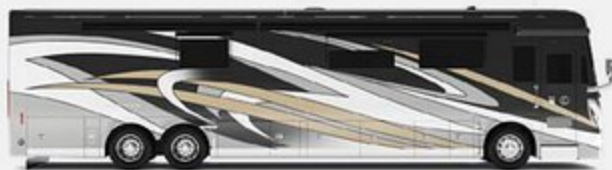

PREMIUM PAINT SYSTEM

Our eight-step full-body paint system features premium grade paints sealed with four layers of superclear coat with ultraviolet protection. An additional layer of scratch-resistant plastic coating protects the front of the coach, stairwell, and entry door lock.

MOON STONE

To learn more about our premium paint system or for a complete and up-to-date list of available options and specifications, as well as information on Tiffin's full line of motorhomes, visit tiffinmotorhomes.com.