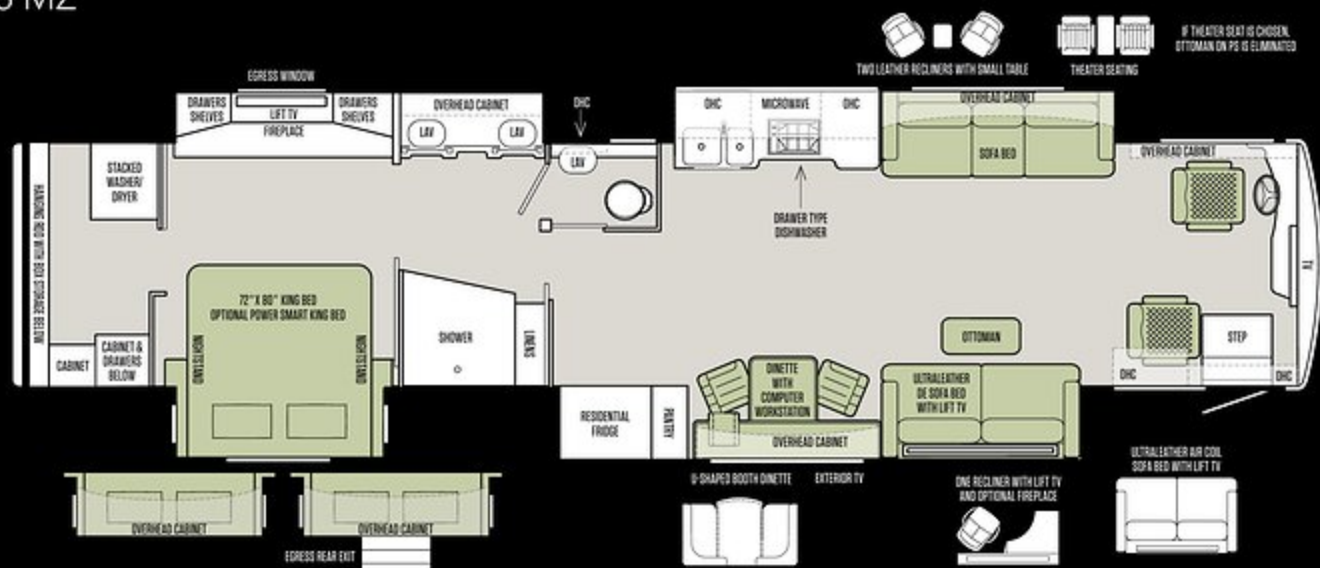

FLOOR PLANS

The design of every Tiffin floor plan must meet four essential criteria:
Maximum space. Optimal organization. Relaxation plus. Elegant atmosphere.
MORE plans offer your family the most comfortable layout for life on the motor.

45 MZ