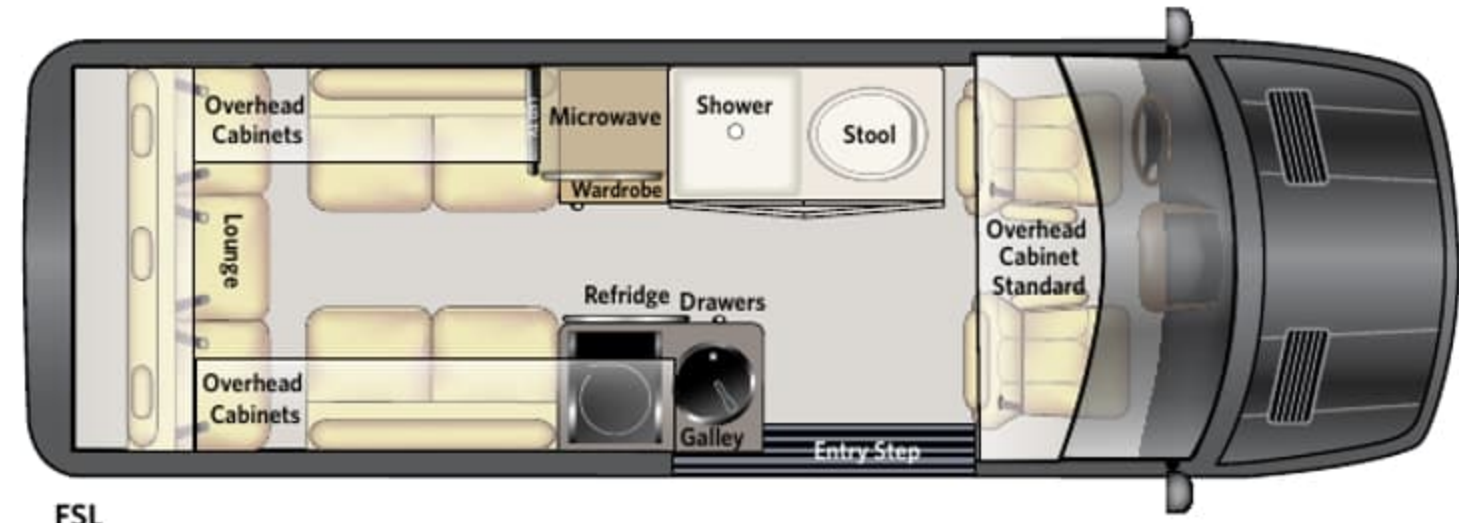

24" HD TV with custom cabinet for Blue Ray DVD player.

FSL floor plan driver side front bath/shower with power fold out rear lounge and Sand interior with walnut burl wood.

Large shower with sink and porcelain toilet dual entrance door.

3.5 cubic foot 12v/110v refrigerator with freezer.

Large screen CD, DVD, radio and NAV unit with complete refinish of lower dash and door accents.

Exceptional design and state-of-the-art amenities bring your ideas for fun and functionality to life in high style.

Irok Floor Plans and Standard Features

FSD

FSL

Interior Standard Features

- Suburban Hot Water Heater
- 13,500 BTU Roof Top AC (Shore-line / Gen)
- Espar Coach Furnace
- 2.5 LPG Generator
- 2000 Watt Inverter / Charger / Transfer Switch
- ECO Charging System
- Satellite TV Prep
- Wi-Fi Prep
- HDMI Inputs
- 110 Volt Outlets
- 12 Volt USB Chargers
- In-Dash NAV / Satellite Radio
- Samsung LED Smart TV
- Rear AM / FM Radio
- Blue Ray DVD/CD Player
- Rear Speaker Upgrades
- Deluxe Lighting Controls (Multi-Plex)
- Overhead and Floor Courtesy Lighting
- Smoke, LPG, CO Detectors
- Fire Extinguisher
- FanTastic Coach Fan with Remote
- Solid Surface Counter Top
- Sink
- Induction Cook Top
- Refrigerator
- 110 Volt Convection Microwave
- Removable Table / Dinette
- Overhead Cabinet Package With Hidden Hinges
- Wardrobe
- Soft Touch Automotive Color Keyed Walls
- Composite 1 Piece Flooring System
- Soft Touch Automotive Headliner
- Coordinated Door Panels
- Custom Dash Wood Grain Upgrade
- Front Floor Mats with Non-Slip Rubber Backing
- Driver and Passenger Deluxe Seating Recover
- Swivel Front Driver and Passenger Chairs
- Custom Seating Package with Seat Belt Package
- Interior Entrance Grab Handle