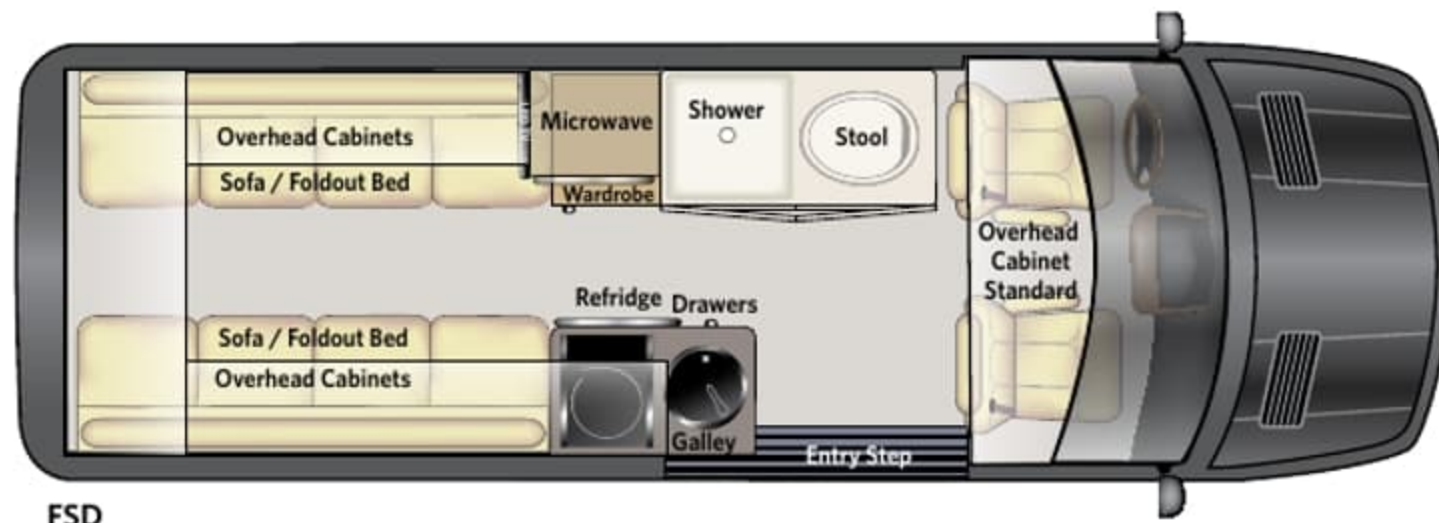

FSL floor plan driver side front bath/shower with power fold out rear lounge and graphite interior with black burl wood.

Irok Convenience & Comfort

Luxury appointments and amenities abound in the Irok from Fleetwood. Unmatched elegance and style, complimented by superior craftsmanship, fit and finish, make this luxury coach truly one of a kind.

24" HD TV with custom cabinet for Blue Ray DVD player.

FSL floor plan driver side front bath/shower with power fold out rear lounge and Sand interior with walnut burl wood.

Large shower with sink and porcelain toilet dual entrance door.

Irok Floor Plans and Standard Features

FSD

FSL

Interior Standard Features

- Suburban Hot Water Heater
- 13,500 BTU Roof Top AC (Shore-line / Gen)
- Espar Coach Furnace
- 2.5 LPG Generator
- 2000 Watt Inverter / Charger / Transfer Switch
- ECO Charging System
- Satellite TV Prep
- Wi-Fi Prep
- HDMI Inputs
- 110 Volt Outlets
- 12 Volt USB Chargers
- In-Dash NAV / Satellite Radio
- Samsung LED Smart TV
- Rear AM / FM Radio
- Blue Ray DVD/CD Player
- Rear Speaker Upgrades
- Deluxe Lighting Controls (Multi-Plex)
- Overhead and Floor Courtesy Lighting
- Smoke, LPG, CO Detectors
- Fire Extinguisher
- FanTastic Coach Fan with Remote
- Solid Surface Counter Top
- Sink
- Induction Cook Top
- Refrigerator
- 110 Volt Convection Microwave
- Removable Table / Dinette
- Overhead Cabinet Package With Hidden Hinges
- Wardrobe
- Soft Touch Automotive Color Keyed Walls
- Composite 1 Piece Flooring System
- Soft Touch Automotive Headliner
- Coordinated Door Panels
- Custom Dash Wood Grain Upgrade
- Front Floor Mats with Non-Slip Rubber Backing
- Driver and Passenger Deluxe Seating Recover
- Swivel Front Driver and Passenger Chairs
- Custom Seating Package with Seat Belt Package
- Interior Entrance Grab Handle