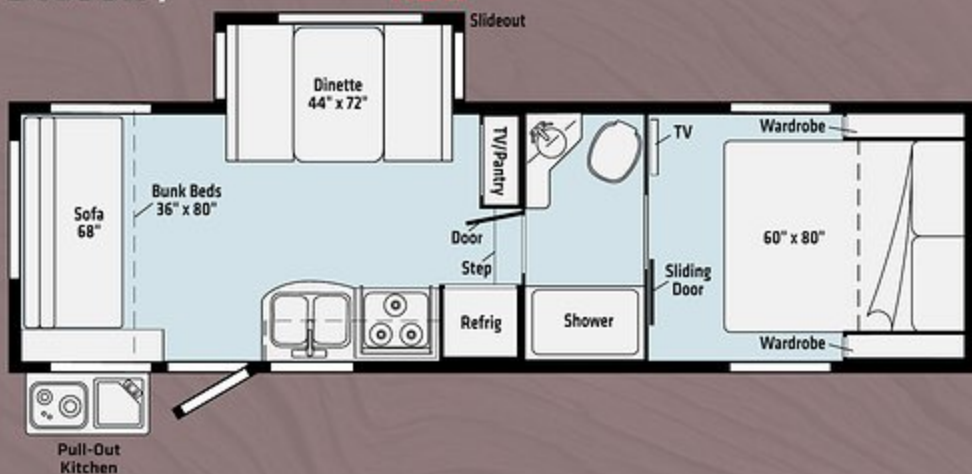

## FIFTH WHEEL

MORE THAN MEETS THE EYE.

Micro Minnie's width, floorplans and half-ton, vehicle-ready weight are designed to guarantee your boundless journey is always a simple 5th wheel hitch away. Packed with amenities, the size may be small, but the possibilities are endless.

- **Half-Ton Ready** All floorplans are in the 5,000-pound weight class.
- **Cook Without Compromise** The spacious galley - featuring a stainless-steel sink, double door refrigerator, microwave and even a cooktop - will make whipping up the fuel for your next expedition a piece of cake.
- **Naturally Comfortable** Slumber right with Micro Minnie's queen-sized mattress and floorplan specifically designed for a refreshing night's sleep, with windows strategically spaced for cross ventilation.
- **Entertainment On Deck** Take the party outside with patio speakers and a power awning with LED lighting.
- **Towing Made Simple** Tow easy. Turn easy. Park easy. At 7-ft.-wide, traveling with Micro Minnie in your rear-view is always a snap.

**WINNEBAGO**  
BOUND BY THE W™

2405BH / **NEW**

2405RG /

2405RL /

|                         | NEW<br>2405BH | 2405RG | 2405RL |
|-------------------------|---------------|--------|--------|
| <b>EXTERIOR LENGTH</b>  | 26'9"         | 26'9"  | 26'9"  |
| <b>GVWR</b>             | 7,000         | 7,000  | 7,000  |
| <b>DRY WEIGHT</b>       | 5,740         | 5,780  | 5,640  |
| <b>DRY HITCH WEIGHT</b> | 1,140         | 1,060  | 1,100  |