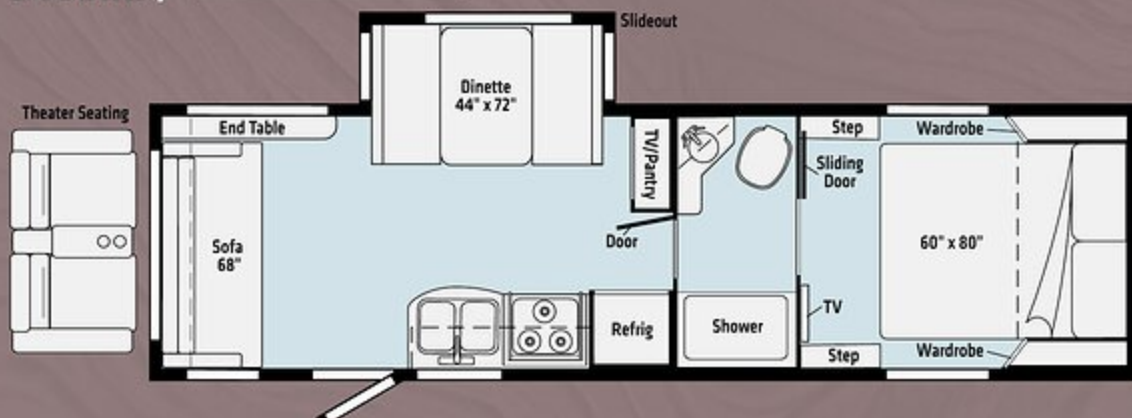

- **Half-Ton Ready** All floorplans are in the 5,000-pound weight class.
- **Cook Without Compromise** The spacious galley - featuring a stainless-steel sink, double door refrigerator, microwave and even a cooktop - will make whipping up the fuel for your next expedition a piece of cake.
- **Naturally Comfortable** Slumber right with Micro Minnie's queen-sized mattress and floorplan specifically designed for a refreshing night's sleep, with windows strategically spaced for cross ventilation.
- **Entertainment On Deck** Take the party outside with patio speakers and a power awning with LED lighting.
- **Towing Made Simple** Tow easy. Turn easy. Park easy. At 7-ft.-wide, traveling with Micro Minnie in your rear-view is always a snap.

**WINNEBAGO**  
BOUND BY THE W™

2405BH / **NEW**

2405RG /

2405RL /

|                         | NEW<br>2405BH | 2405RG | 2405RL |
|-------------------------|---------------|--------|--------|
| <b>EXTERIOR LENGTH</b>  | 26'9"         | 26'9"  | 26'9"  |
| <b>GVWR</b>             | 7,000         | 7,000  | 7,000  |
| <b>DRY WEIGHT</b>       | 5,740         | 5,780  | 5,640  |
| <b>DRY HITCH WEIGHT</b> | 1,140         | 1,060  | 1,100  |