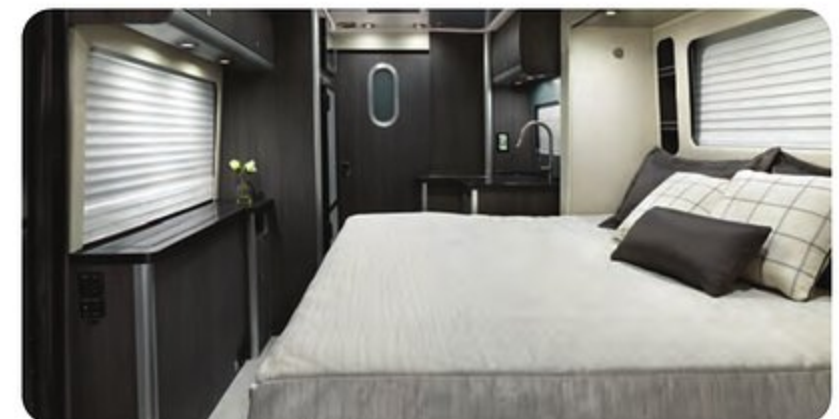

Mercedes-Benz Exterior Design

New, stunning, European styling.