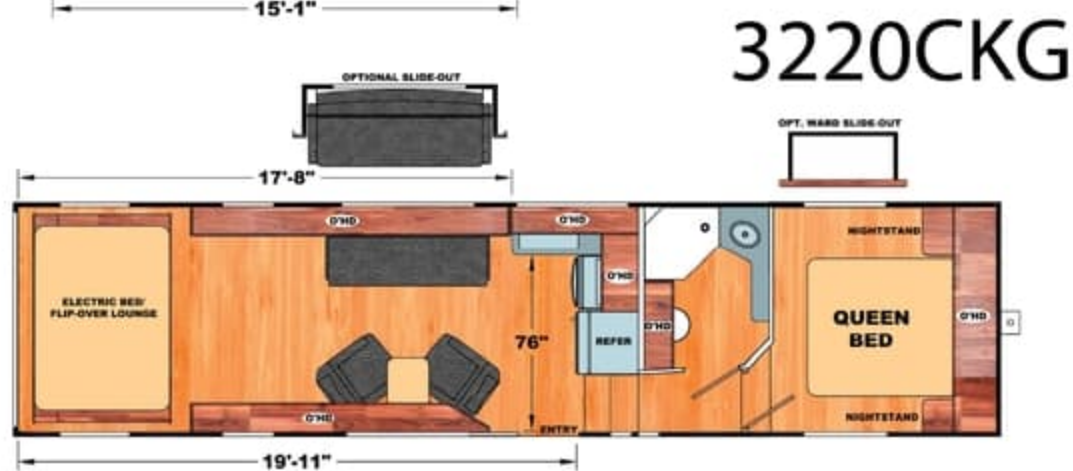

Iconic Pro Lite Models:

- 2515AK (TT) • 2615RS (TT) • 2715SF (TT)
- 2816CKG (FW) • 3220CKG(FW)