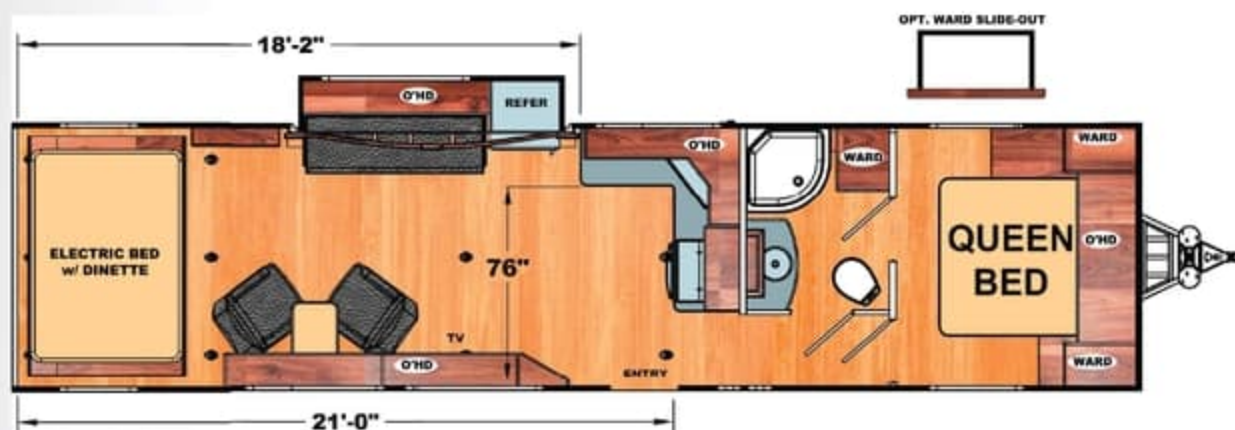

Interior Colors

- Carmel w/ Skybrush Wood
- Coronado w/ Rovere Gessato Wood
- Pismo w/ Frost Pine Wood
- Manhattan w/ Frost Pine Wood
- Golden Gate w/ Vermont Elm Wood

Hi Def Exterior Graphics

- Gray
- Kinetic Teal

Centurion Package Includes:

- Solid Surface Lavy Top w/ Glass Bowl & Deluxe Faucet

Iconic Widelite Models:

- 2818SWG (TT)
- 2814IK (TT)
- 3016IK (TT)
- 3222SWG (TT)
- 3214IKG (TT)

3222SWG