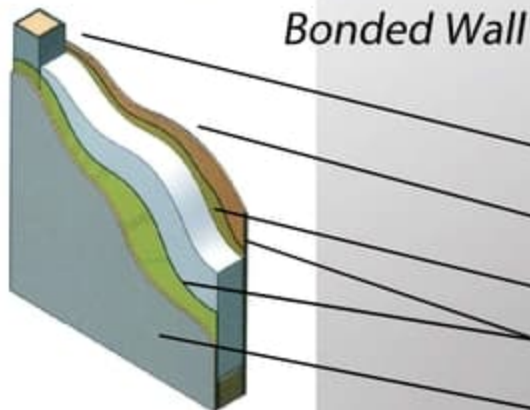

- 1.5 x 1.5 Welded Aluminum Tube Filled with Lumber for Better Screw Retention
- Lamilux Exterior Paneling High Gloss Gel Coated Fiberglass Surface Bonded to Lauan Backing
- High Density EPS Foam Insulation
- Quality Adhesive Developed Specifically for Lamination Process
- Vinyl Covered Lauan

* Bonded Walls and Floors on all Widelite/Widebody Coaches