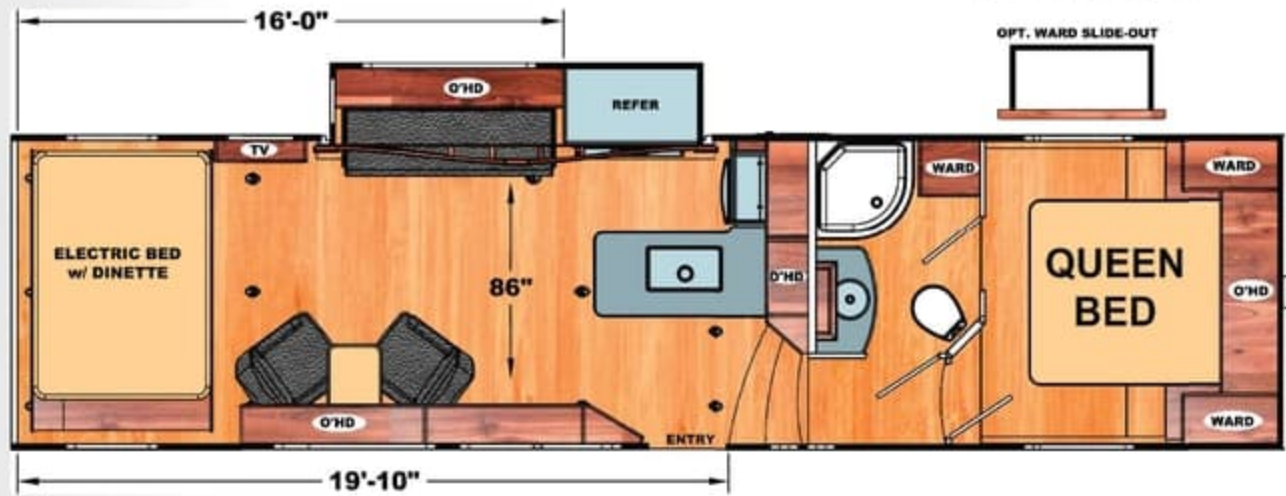

Interior Colors

- Carmel w/ Skybrush Wood
- Coronado w/ Rovere Gessato Wood
- Pismo w/ Frost Pine Wood
- Manhattan w/ Frost Pine Wood
- Golden Gate w/ Vermont Elm Wood

Hi Def Exterior Graphics

- Gray
- Kinetic Teal

Centurion Package Includes:

- Solid Surface Lavy Top w/ Glass Bowl & Deluxe Faucet

Iconic Widelite Models:

- 2919CK (5W)
- 2814SG (5W)
- 3016SG (5W)
- 3322CK (5W)

2814SG

2919CK

3016SG

3322CK