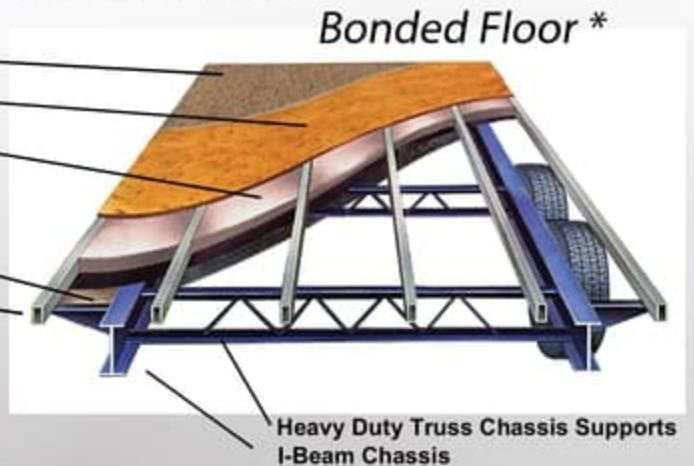

- 1.5 x 1.5 Welded Aluminum Tube Filled with Lumber for Better Screw Retention
- Lamilux Exterior Paneling High Gloss Gel Coated Fiberglass Surface Bonded to Lauan Backing
- High Density EPS Foam Insulation
- Quality Adhesive Developed Specifically for Lamination Process
- Vinyl Covered Lauan

* Bonded Walls and Floors on all Widelite/Widebody Coaches