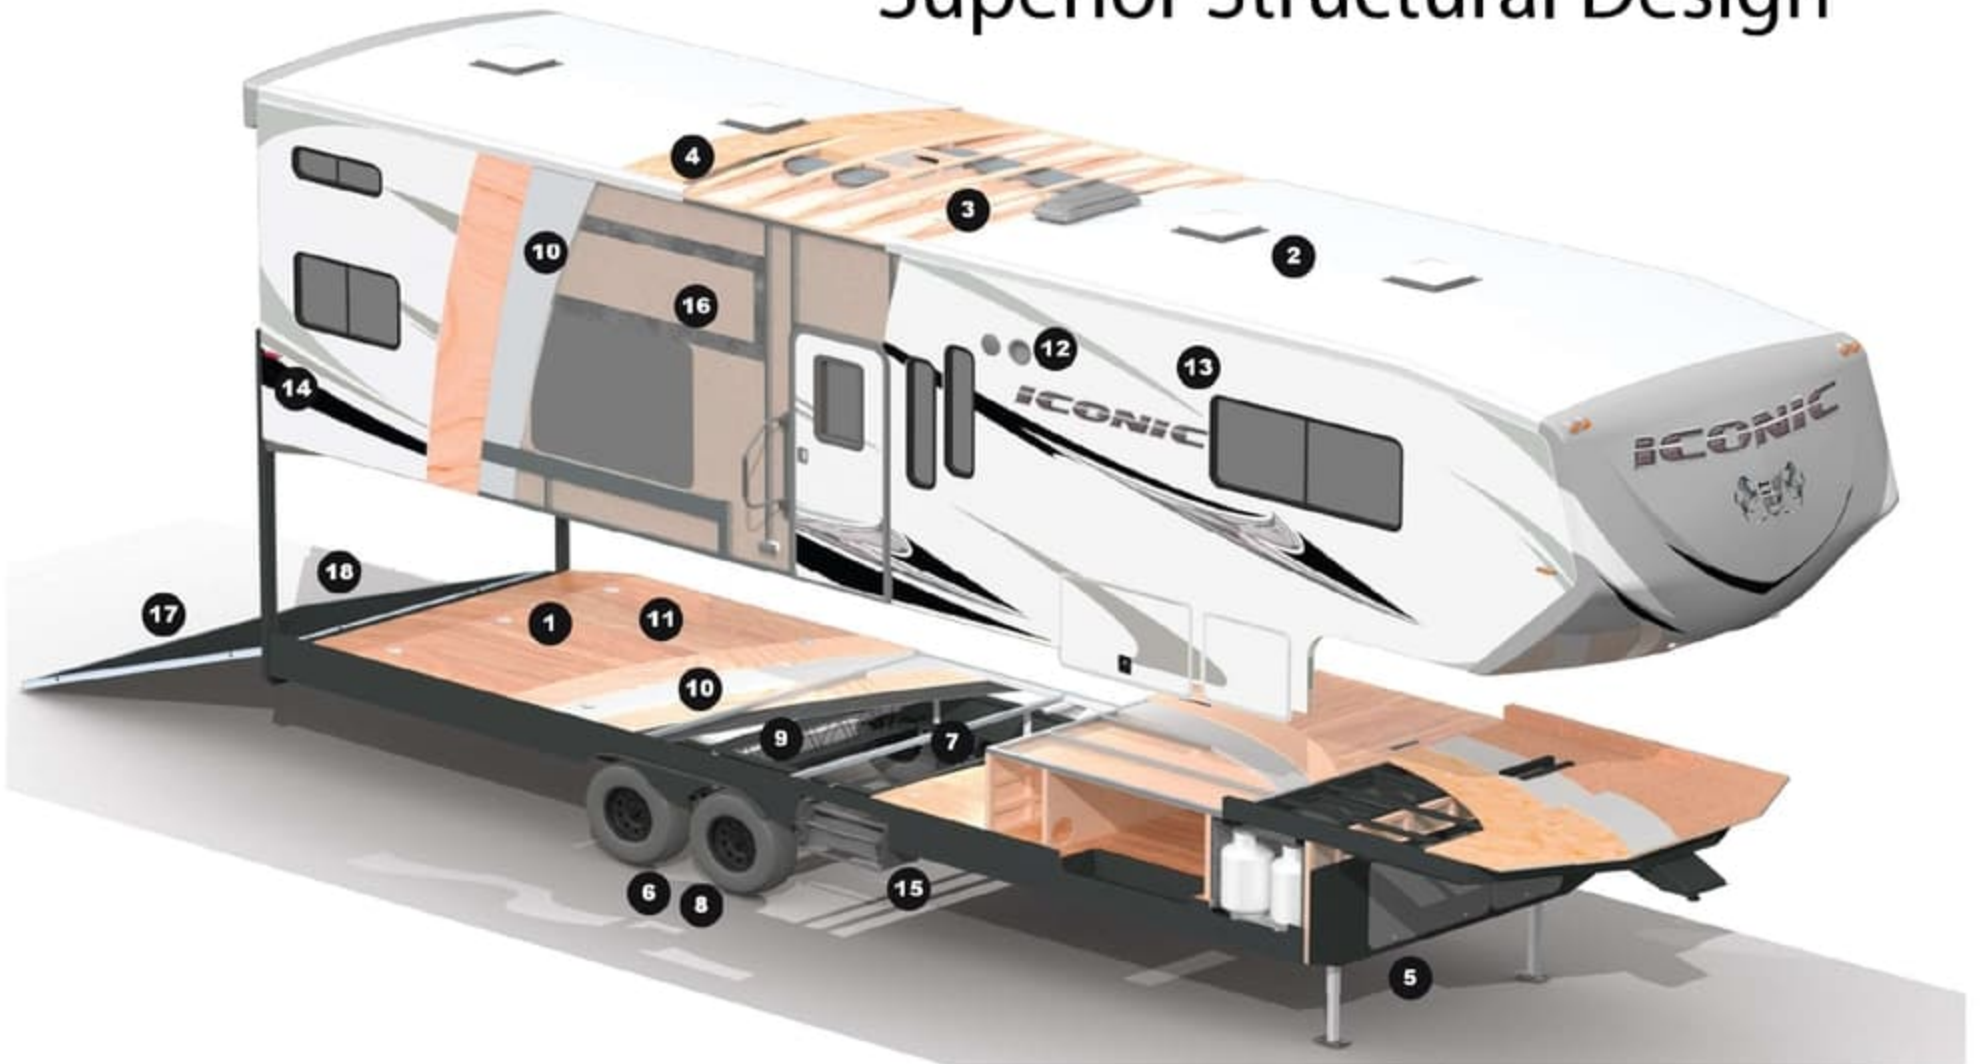

1. 2,500 lbs. Tie-Downs Mounted to Steel
2. Seamless One Piece PVC Roof
3. 5" Roof Trusses
4. Fully Decked Walk-on Roof
5. Wide Stance Chassis
6. Wide Track Axles
7. 12x2" Self Adjust Brakes w/ 7,000 lbs. Stopping Capacity per Axle
8. Tru-Offroad Lubeable Suspension
9. Hi Clearance Offroad Holding Tanks

* Bonded Walls and Floors on all Widelite/Widebody Coaches

Superior Structural Design

1. 2,500 lbs. Tie-Downs Mounted to Steel
2. Seamless One Piece PVC Roof
3. 5" Roof Trusses
4. Fully Decked Walk-on Roof
5. Wide Stance Chassis
6. Wide Track Axles
7. 12x2" Self Adjust Brakes w/ 7,000 lbs. Stopping Capacity per Axle
8. Tru-Offroad Lubeable Suspension
9. Hi Clearance Offroad Holding Tanks