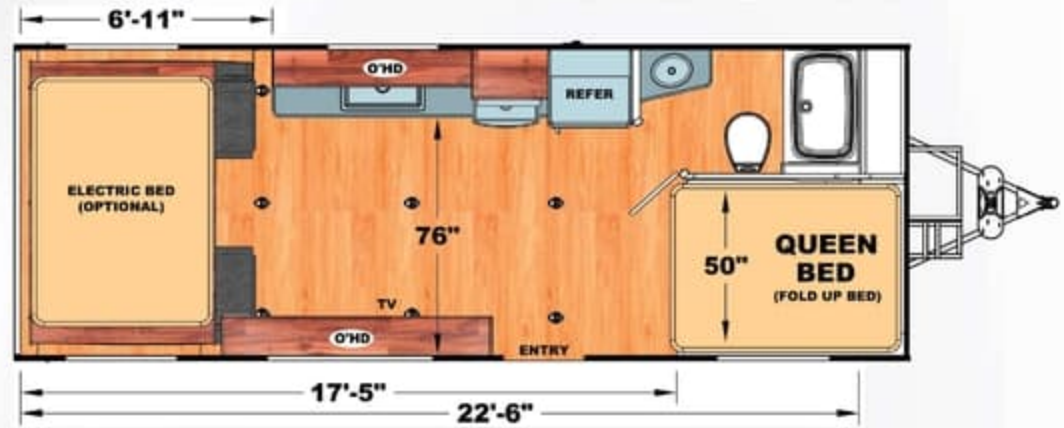

2020SF-LE

Interior Colors

- Carmel w/ Skybrush Wood
- Coronado w/ Rovere Gessato Wood
- Pismo w/ Frost Pine Wood
- Manhattan w/ Frost Pine Wood
- Golden Gate w/ Vermont Elm Wood

Hi Def Exterior Graphics

- Gray
- Kinetic Teal

Iconic Limited Models:

- 1913CB-LE • 2020SF-LE • 2114SF-LE • 2314SF-LE • 2414GT
- 1913CBGLE • 2020SFGLE • 2114SFGLE • 2314SFGLE • 2414GTG