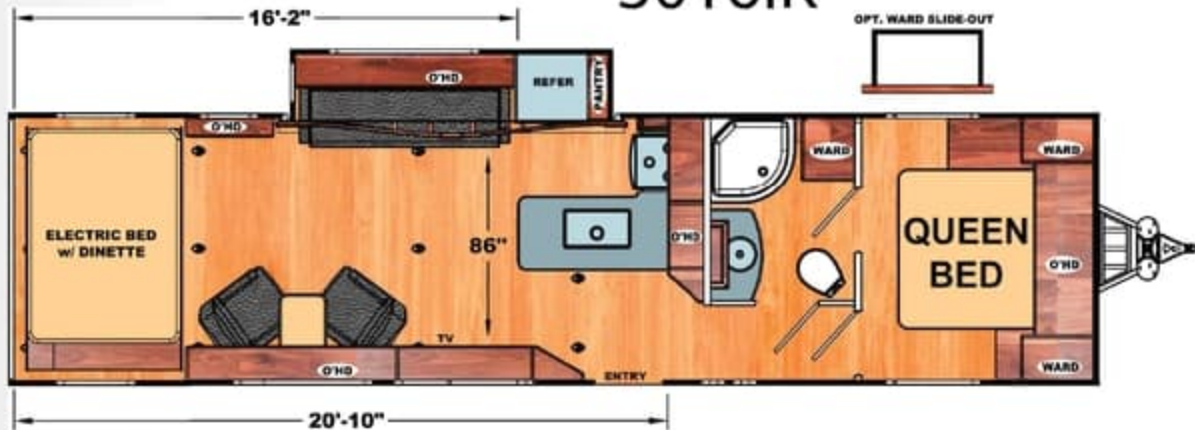

2818SWG

2814IK

3016IK

3222SWG

3214IKG

Widelite 5th Wheels

Standard Features - Exterior

- 100 AMP Lithium (LiFePO4) Battery/330 Watt Solar Panel
- 7,000 LB Axles w/ Zerk Fittings and Self-Adjusting Brakes (8,000 LB Axles on 3322CKG)
- Aluminum Wheels - Deluxe 16" Black w/G-Rated Tires
- Curbside Under Glow LED Lighting
- Decked Walk-on Roof
- Electric Awning w/ LED Light
- Exterior Shower
- Fuel Station - 40 Gallon
- Generator - 4.0K w/Transfer Switch
- Fiberglass Caps - Front (w/LED)
- Fiberglass Sidewalls - Aluminum Framed (Laminated)
- HD Digital Antenna w/ Park Cable Hookup
- Hi Rez LED Lights - Running, Flood (DS-2, Rear-2, Porch-1)
- Lights - Hitch and Step
- LP - Dual 30 Lbs
- Powder Coated Chassis w/Triple Radius Entry Step
- Power Front Jack
- Ramp Door w/Cables- 7.5' Clean Grip Lined (3,000 lbs. Rating)
- Spare Tire w/Carrier
- Stabilizer Jacks - Rear (High Clearance)
- Swing-away Entry Door Assist Handle
- Tank Capacities - 150 Fresh, 50 Gray, 50 Black w/ Tank Flush
- Ultra Strong Bonded Floor