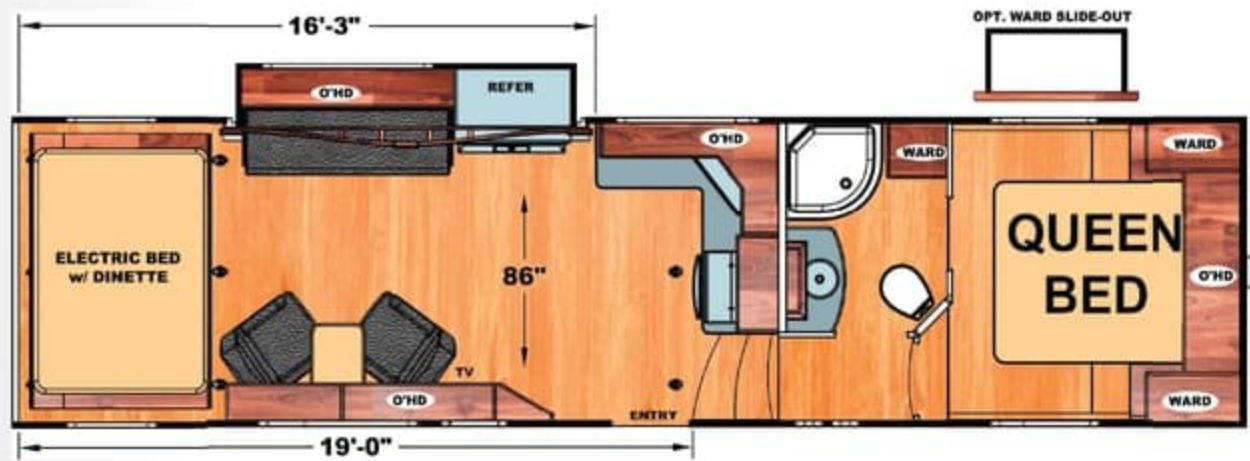

Interior Colors

- Carmel w/ Skybrush Wood
- Coronado w/ Rovere Gessato Wood
- Pismo w/ Frost Pine Wood
- Manhattan w/ Frost Pine Wood
- Golden Gate w/ Vermont Elm Wood

Hi Def Exterior Graphics

- Gray
- Kinetic Teal

Centurion Package Includes:

- Solid Surface Lavy Top w/ Glass Bowl & Deluxe Faucet

Iconic Widelite Models:

- 2919CK (5W)
- 2814SG (5W)
- 3016SG (5W)
- 3322CK (5W)

2814SG

2919CK

3016SG

3322CK