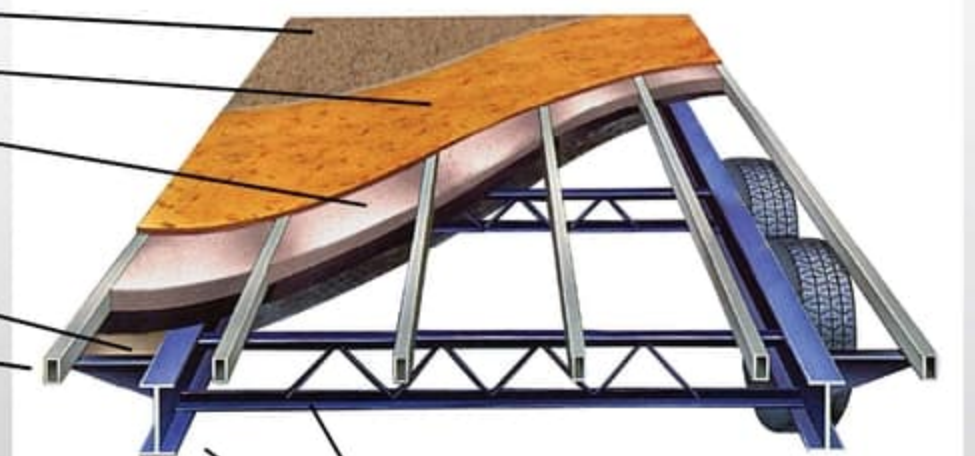

Bonded Floor *

Heavy Duty Truss Chassis Supports I-Beam Chassis