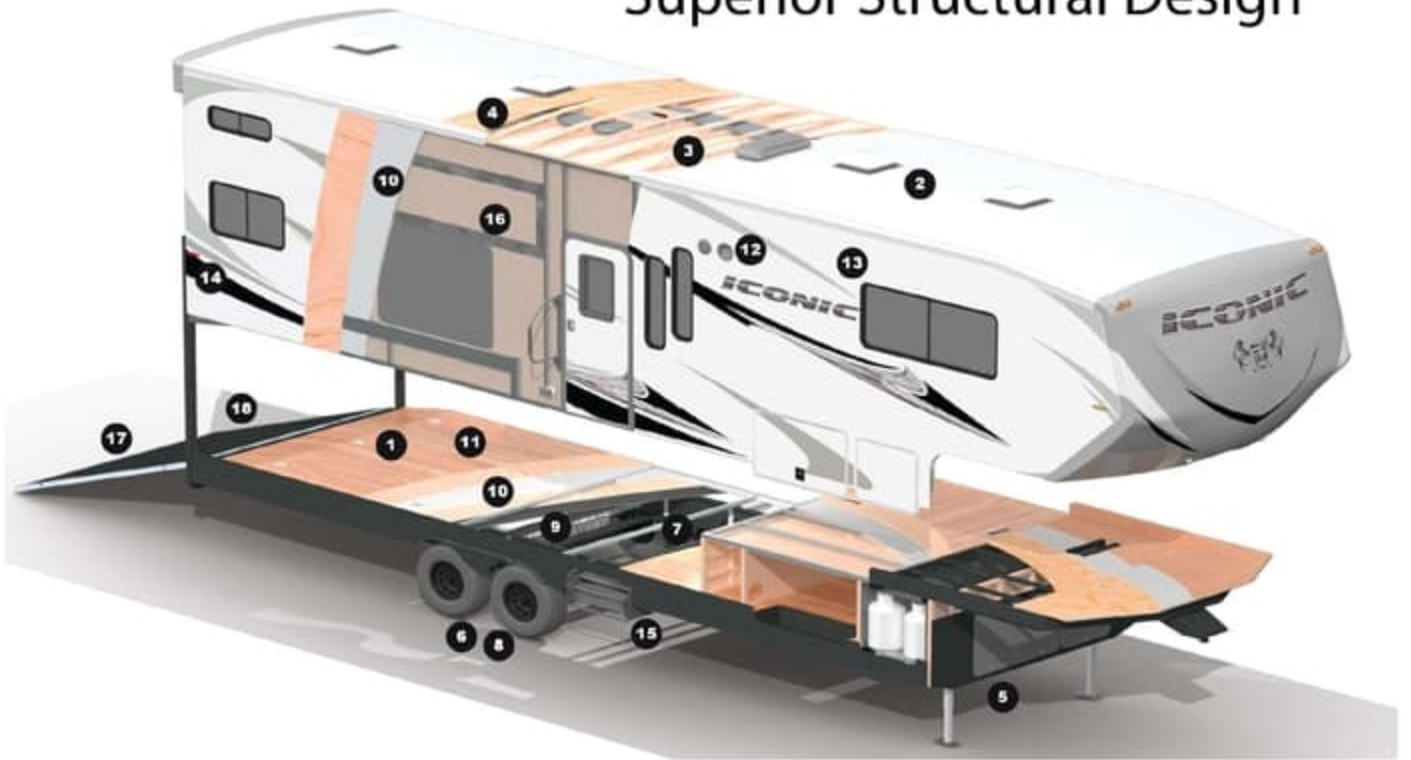

1. 2,500 lbs. Tie-Downs Mounted to Steel
2. Seamless One Piece PVC Roof
3. 5" Roof Trusses
4. Fully Decked Walk-on Roof
5. Wide Stance Chassis
6. Wide Track Axles
7. 12x2" Self Adjust Brakes w/ 7,000 lbs. Stopping Capacity per Axle
8. Tru-Offroad Lubeable Suspension
9. Hi Clearance Offroad Holding Tanks