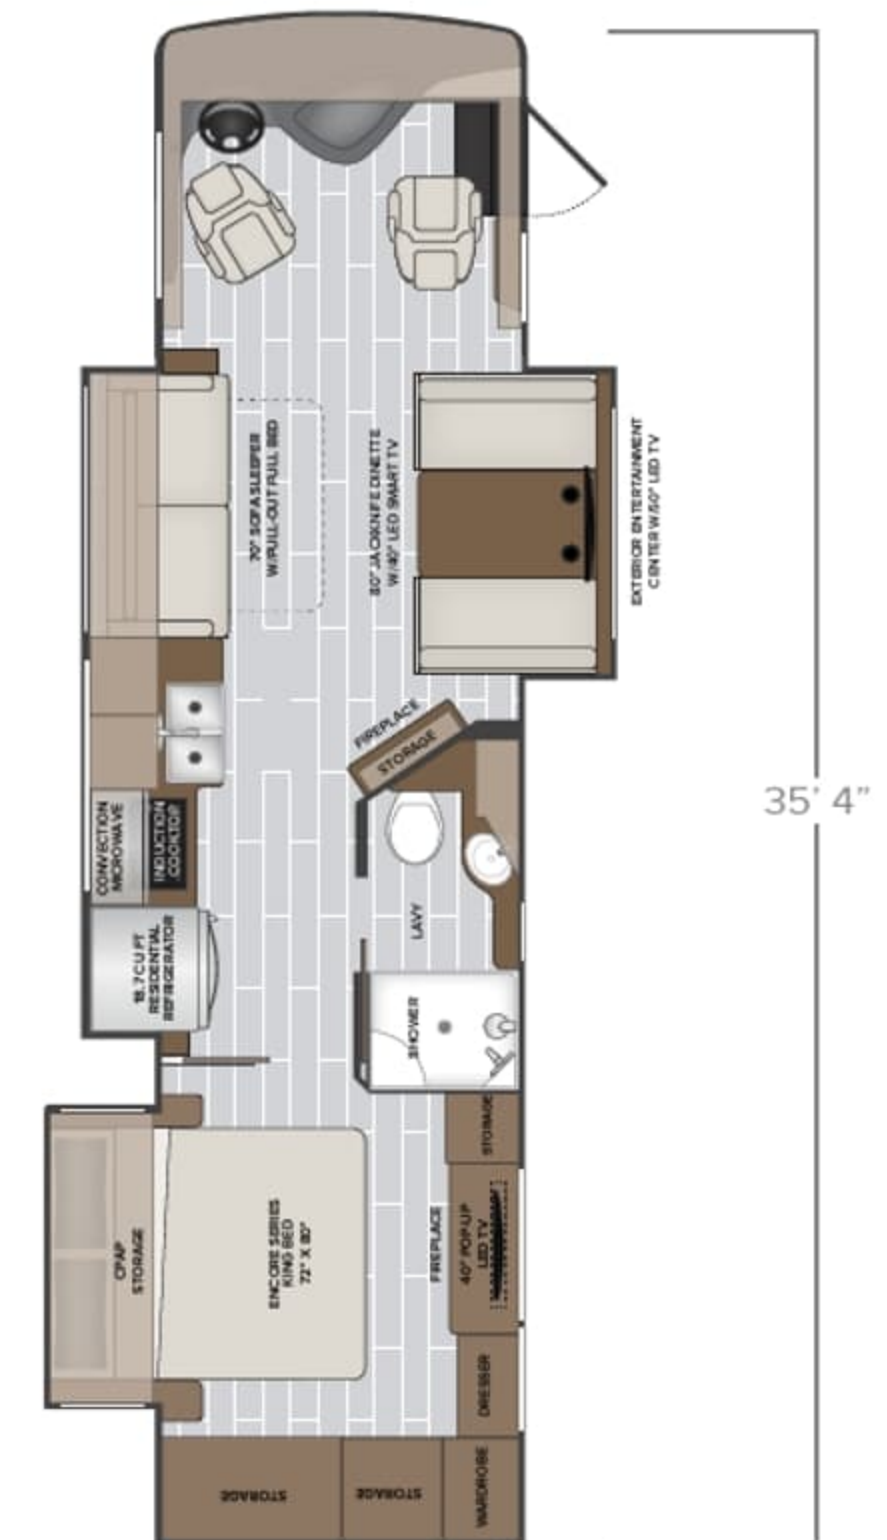

NAUTICA OPTIONS

- 086 Connectivity Package
  Includes: WiFi Ranger Sky Pro, Cell Booster and 265w Solar Panel
- 096 KING® Universal Satellite System
- 131 Washer/Dryer — Stackable
- 209 Motion Power Lounge
- 217 Hide-a-Loft™ Drop Down Queen Bed w/32" LED TV
- 230 Roof Vent Rain Covers
- 242 Dual 15K BTU A/C
- 436 CSA — Freightliner Package
- 572 Central Vacuum System
- 579 Mobileye Collision Mitigation and Safe-T-View Interior Camera Display
- 671 Power Cord Reel
- 965 1st Full Bay 90" S/O Tray

OPT. 209
MOTION POWER LOUNGE