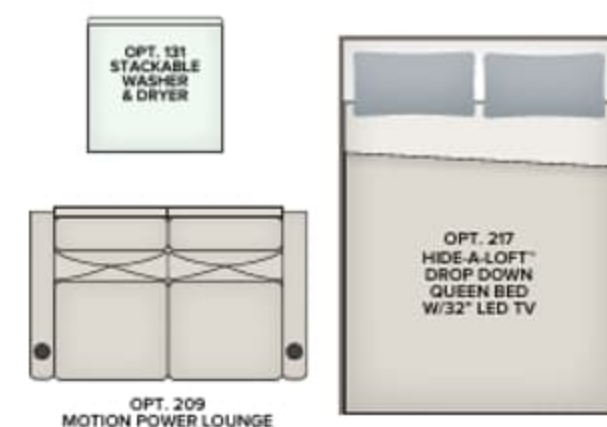

NAUTICA OPTIONS

- 086 Connectivity Package
  Includes: WiFi Ranger Sky Pro, Cell Booster and 265w Solar Panel
- 096 KING® Universal Satellite System
- 131 Washer/Dryer — Stackable
- 209 Motion Power Lounge
- 217 Hide-a-Loft™ Drop Down Queen Bed w/32" LED TV
- 230 Roof Vent Rain Covers
- 242 Dual 15K BTU A/C
- 436 CSA — Freightliner Package
- 572 Central Vacuum System
- 579 Mobileye Collision Mitigation and Safe-T-View Interior Camera Display
- 671 Power Cord Reel
- 965 1st Full Bay 90" S/O Tray

OPT. 209
MOTION POWER LOUNGE