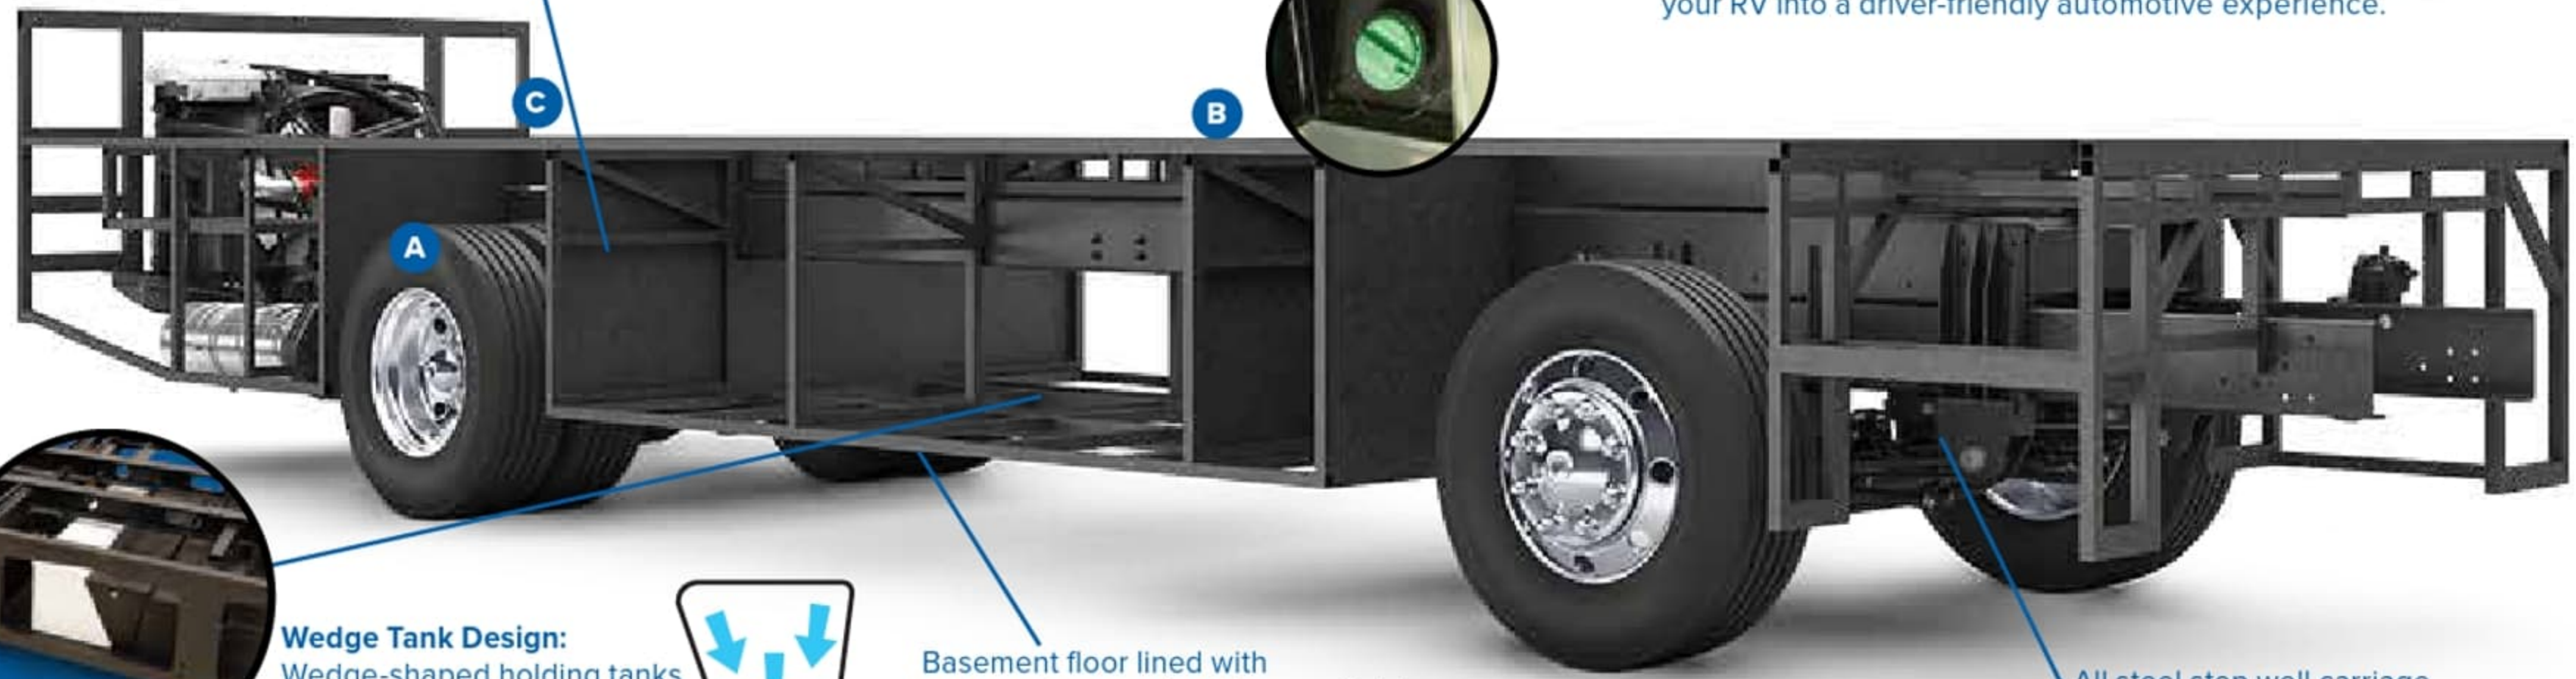

**Introducing the all-new Delta Foundation.**

The Delta Foundation combines the unrivaled strength and storage capacity of Holiday Rambler's exclusive design with the high-performance innovation of a Freightliner chassis—all backed by the nation's largest service support network. The new Delta Foundation brings performance and peace of mind together, perfectly.

HOLIDAY RAMBLER

**We build strength and quality from the inside out.**

Holiday Rambler's exclusive Powerlock™ system is integrated into all Holiday Rambler Class A Diesel models.

**Increased Storage:** Oversized pass-through storage re-engineered with slide rails integrated into the floor, creating more storage space and easier access.

**DRIVETECH**

DriveTech's ergonomically-designed steering wheel and easy-to-reach, column-mounted controls turn piloting your RV into a driver-friendly automotive experience.

**Wedge Tank Design:** Wedge-shaped holding tanks ensure thorough drainage of black and grey water.