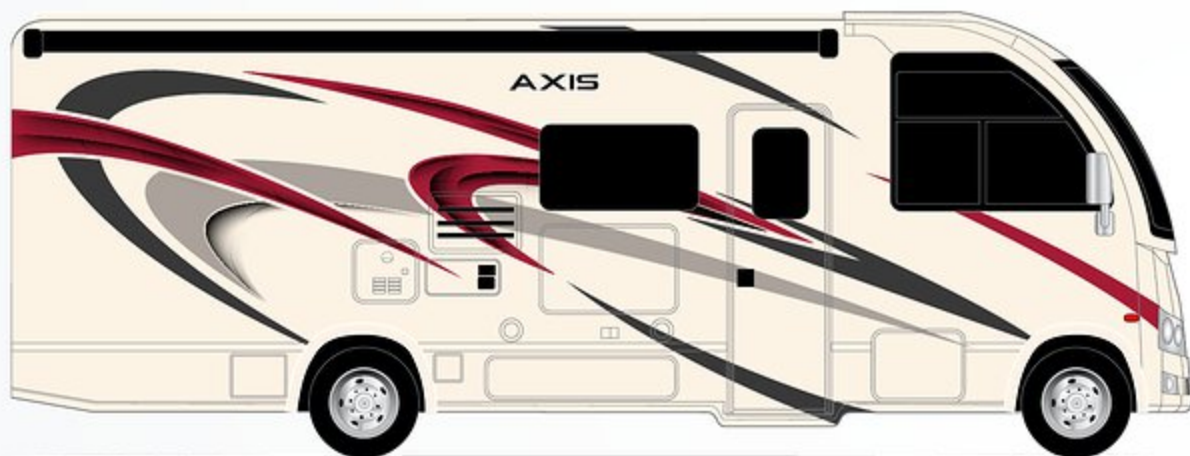

AXIS

SANIBEL HD-MAX

SANTA ROSA HD-MAX

BEECHWOOD

SILVER OAK

OPTIONAL HOME COLLECTION

Featured Highlights

CONSTRUCTION & EXTERIOR

- Ford® E-Series Chassis – TorqShift® 6-Speed Automatic with Overdrive Transmission
- Premium One-Piece TPO Roof
- One-Piece Fiberglass Front Cap
- HD-MAX® Exterior with Graphics Package
- Lighted Rotocast Storage Compartments
- Flush Mount Radius Compartment Doors
- Lateral Power Patio Awning with Integrated LED Lighting
- Slideout Room Topper Awning(s)
- Roof Ladder
- Entry Door Grab Handle
- Frameless Windows
- 8,000-lb. Trailer Hitch with 7-pin Round Connector

CONSTRUCTION & EXTERIOR OPTION

- Electric Stabilizing System (STD 25.6 & 27.7)

AUTOMOTIVE & COCKPIT

- 10" Touchscreen Dash Radio with Back-Up Monitor and Integrated Camera
- SiriusXM® Radio Tuner & Antenna
- Heated/Remote Exterior Mirrors with Integrated Side View Cameras
- Reclining/Swivel Leatherette Captain's Chairs with Stow-Away Coffee Table