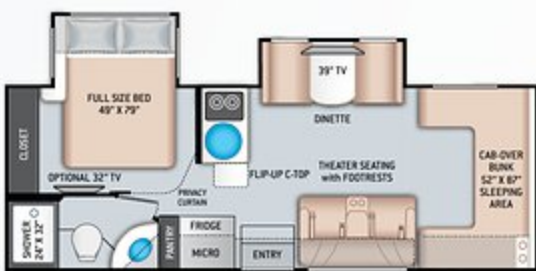

FOUR WINDS®

24BL

25M

31B

OPTIONAL THEATER SEATING

24DS

25V

31E

22B

26B

31W

OPTIONAL THEATER SEATING

22E

27R

31BV

24F

28Z

OPTIONAL THEATER SEATING

31WV

Exterior Graphics & Interior Decor

CLASS C

COOL BLUE

ICEY BLUE PARTIAL PAINT
(31B, 31E, & 31W) (N/A 31BV, 31EV, & 31WV)

JET BLACK FULL-BODY PAINT
(31B, 31E, & 31W)

ENTERTAINMENT

- 32" TV on Manual Swivel in Living Area (24BL)
- 39" TV in Living Area (24DS)
- HDMI Video Distribution Box
- Cable TV Ready
- HD/DSS Satellite Ready

ENTERTAINMENT OPTIONS

- 32" TV in Bedroom