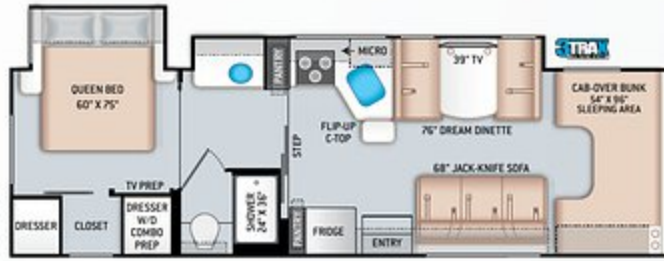

22B

26B

31W

OPTIONAL THEATER SEATING

22E

27R

31BV

24F

28Z

OPTIONAL THEATER SEATING

31WV

Exterior Graphics & Interior Decor

CLASS C

COOL BLUE

ICEY BLUE PARTIAL PAINT
(31B, 31E, & 31W) (N/A 31BV, 31EV, & 31WV)

JET BLACK FULL-BODY PAINT
(31B, 31E, & 31W)