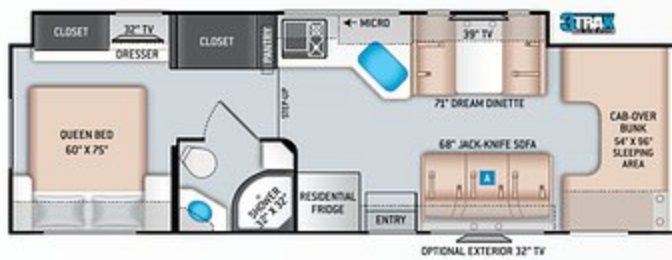

FOUR WINDS®

24BL

25M

31B

OPTIONAL THEATER SEATING

24DS

25V

31E

22B

26B

31W

OPTIONAL THEATER SEATING

22E

27R

31BV

24F

28Z

OPTIONAL THEATER SEATING

31WV