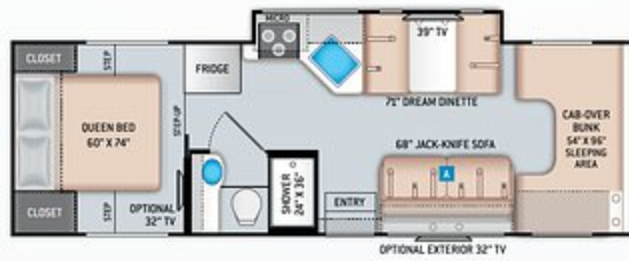

22B

26B

31W

OPTIONAL THEATER SEATING

22E

27R

31BV

24F

28Z

OPTIONAL THEATER SEATING

31WV

Exterior Graphics & Interior Decor

CLASS C

COOL BLUE

ICEY BLUE PARTIAL PAINT
(31B, 31E, & 31W) (N/A 31BV, 31EV, & 31WV)

JET BLACK FULL-BODY PAINT
(31B, 31E, & 31W)