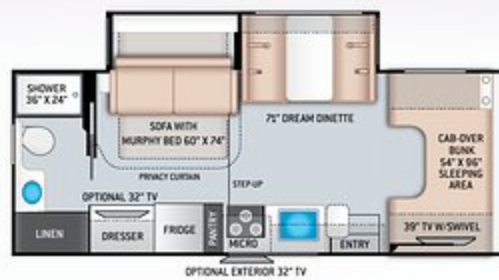

FOUR WINDS®

24BL

25M

31B

OPTIONAL THEATER SEATING

24DS

25V

31E

ENTERTAINMENT

- 32" TV on Manual Swivel in Living Area (24BL)
- 39" TV in Living Area (24DS)
- HDMI Video Distribution Box
- Cable TV Ready
- HD/DSS Satellite Ready

ENTERTAINMENT OPTIONS

- 32" TV in Bedroom