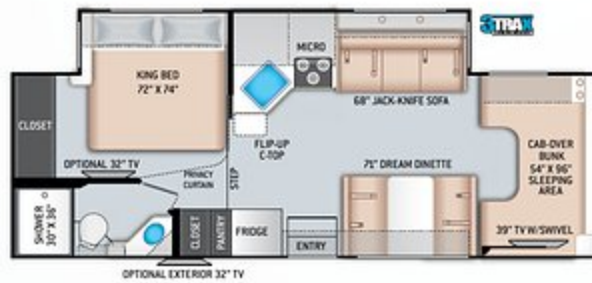

22B

26B

31W

OPTIONAL THEATER SEATING

22E

27R

31BV

24F

28Z

OPTIONAL THEATER SEATING

31WV

Exterior Graphics & Interior Decor

CLASS C

COOL BLUE

ICEY BLUE PARTIAL PAINT
(31B, 31E, & 31W) (N/A 31BV, 31EV, & 31WV)

JET BLACK FULL-BODY PAINT
(31B, 31E, & 31W)

ENTERTAINMENT

- 32" TV on Manual Swivel in Living Area (24BL)
- 39" TV in Living Area (24DS)
- HDMI Video Distribution Box
- Cable TV Ready
- HD/DSS Satellite Ready

ENTERTAINMENT OPTIONS

- 32" TV in Bedroom