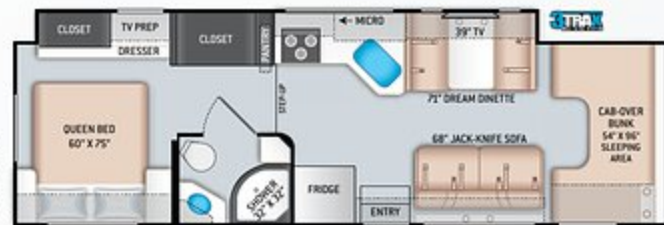

22B

26B

31W

OPTIONAL THEATER SEATING

22E

27R

31BV

24F

28Z

OPTIONAL THEATER SEATING

31WV

Exterior Graphics & Interior Decor

CLASS C

COOL BLUE

ICEY BLUE PARTIAL PAINT
(31B, 31E, & 31W) (N/A 31BV, 31EV, & 31WV)

JET BLACK FULL-BODY PAINT
(31B, 31E, & 31W)