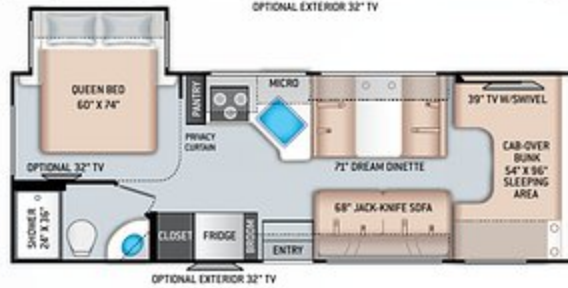

FOUR WINDS®

24BL

25M

31B

OPTIONAL THEATER SEATING

24DS

25V

31E

22B

26B

31W

OPTIONAL THEATER SEATING

22E

27R

31BV

24F

28Z

OPTIONAL THEATER SEATING

31WV