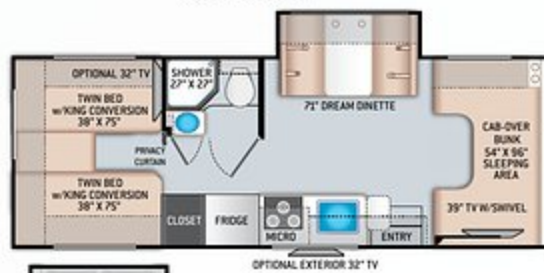

FOUR WINDS®

24BL

25M

31B

OPTIONAL THEATER SEATING

24DS

25V

31E

22B

26B

31W

OPTIONAL THEATER SEATING

22E

27R

31BV

24F

28Z

OPTIONAL THEATER SEATING

31WV

Exterior Graphics & Interior Decor

CLASS C

COOL BLUE

ICEY BLUE PARTIAL PAINT
(31B, 31E, & 31W) (N/A 31BV, 31EV, & 31WV)

JET BLACK FULL-BODY PAINT
(31B, 31E, & 31W)

ENTERTAINMENT

- 32" TV on Manual Swivel in Living Area (24BL)
- 39" TV in Living Area (24DS)
- HDMI Video Distribution Box
- Cable TV Ready
- HD/DSS Satellite Ready

ENTERTAINMENT OPTIONS

- 32" TV in Bedroom