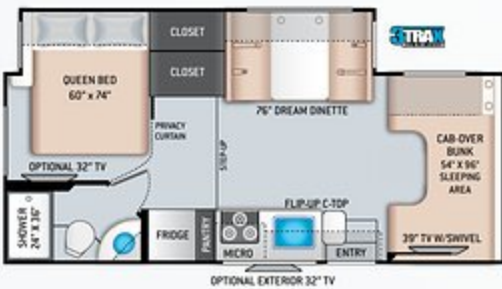

22B

26B

31W

OPTIONAL THEATER SEATING

22E

27R

31BV

24F

28Z

OPTIONAL THEATER SEATING

31WV

Exterior Graphics & Interior Decor

CLASS C

COOL BLUE

ICEY BLUE PARTIAL PAINT
(31B, 31E, & 31W) (N/A 31BV, 31EV, & 31WV)

JET BLACK FULL-BODY PAINT
(31B, 31E, & 31W)