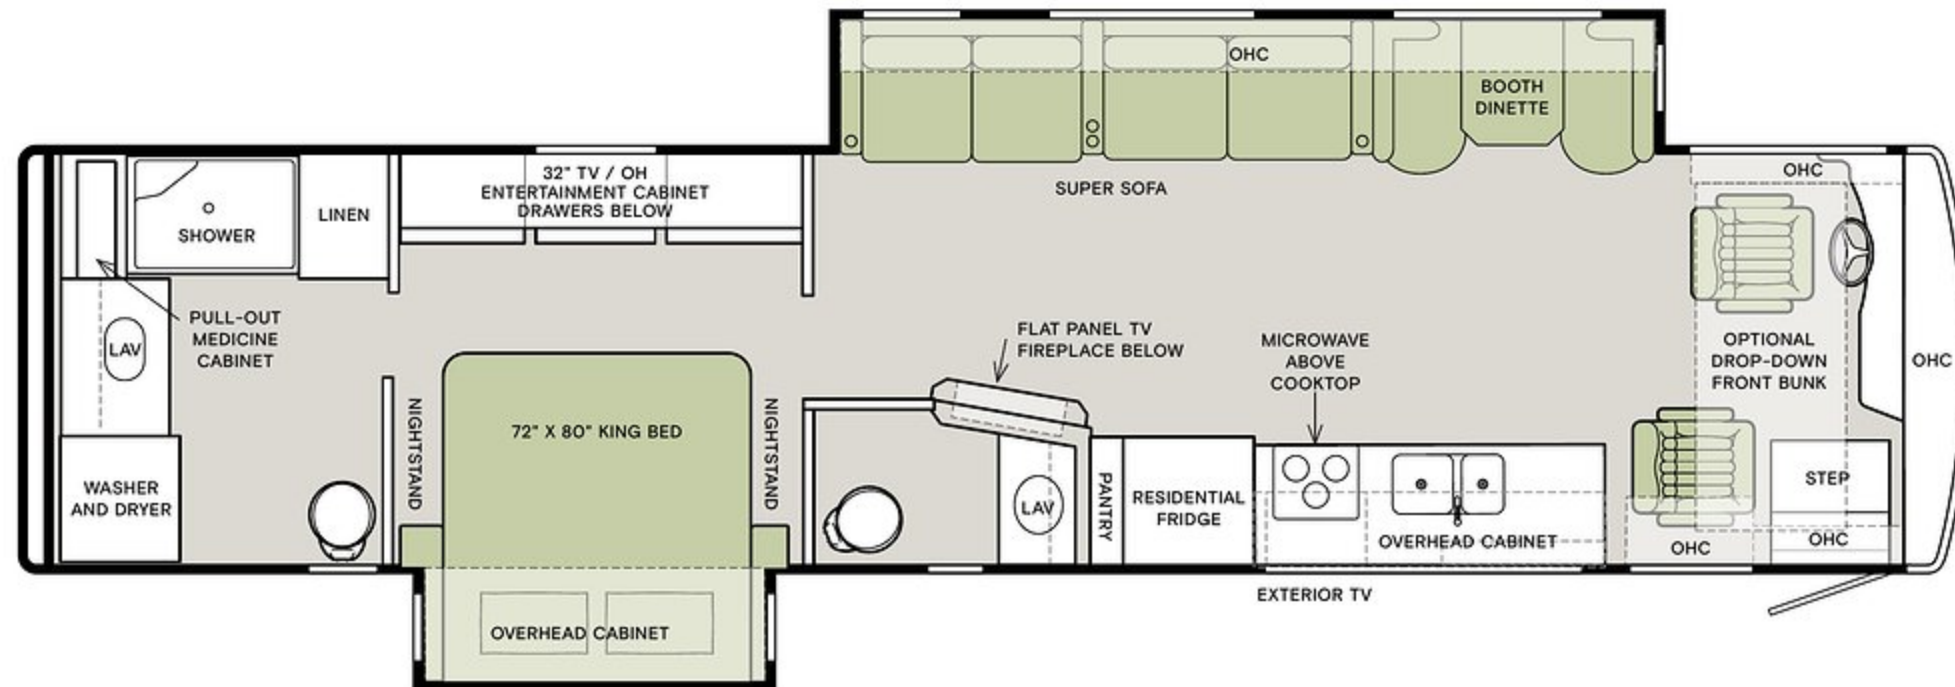

ALLEGRO RED 340

The new 2021 Allegro RED 340® 38 LL is in a class all its own. Powerful, stylish, and affordable, the RED 340 is the definition of feeling comfortably at home, on the road. Its strong, 340 horsepower Rear Engine Diesel makes it a pleasure to drive with each and every easy press of the accelerator, and its luxurious interior and inviting features will be sure to impress for years to come.

If optional furniture combinations are selected, window locations may vary from diagram shown. All options may not be available in every model. Because of progressive improvements and specifications, standard and optional equipment are subject to change without notice or obligation. For a complete and up-to-date list of available options and specifications, visit tiffinmotorhomes.com.

38 LL

FOR PARTS & SERVICE CALL 256.356.0261 OR VISIT TIFFINMOTORHOMES.COM | 105 2ND ST NW RED BAY, AL 35582 [f](#) [t](#) [i](#) [p](#)