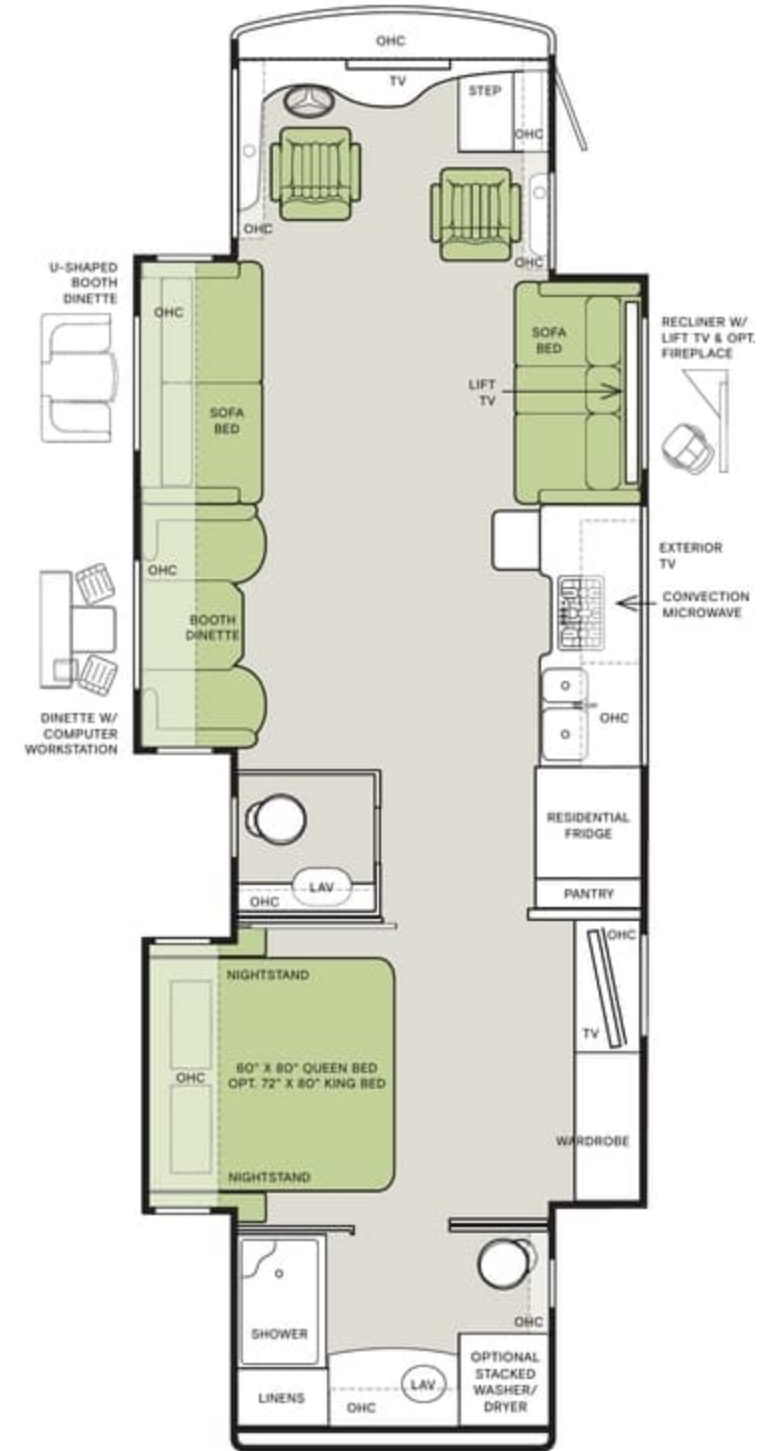

Clockwise from top: Driver side living area; Bedroom TV and optional stacked washer/dryer; Optional fireplace; Shower; Freightliner steering wheel. All interiors shown are 33 AA with Natural Alder cabinets, Dark Brew décor.

For a complete and up-to-date list of available options and specifications, visit tiffinmotorhomes.com.

33 AA

37 BA

¹ Deletes the Overhead Cabinet in the Dining Area and the Mid-section TV

Floor Plans

The design of every Allegro RED floor plan must meet four essential criteria: Maximum space, Optimal organization, Relaxation plus, and Elegant atmosphere. Tiffin's MORE Plans offer your family the most comfortable layout for life on the road.