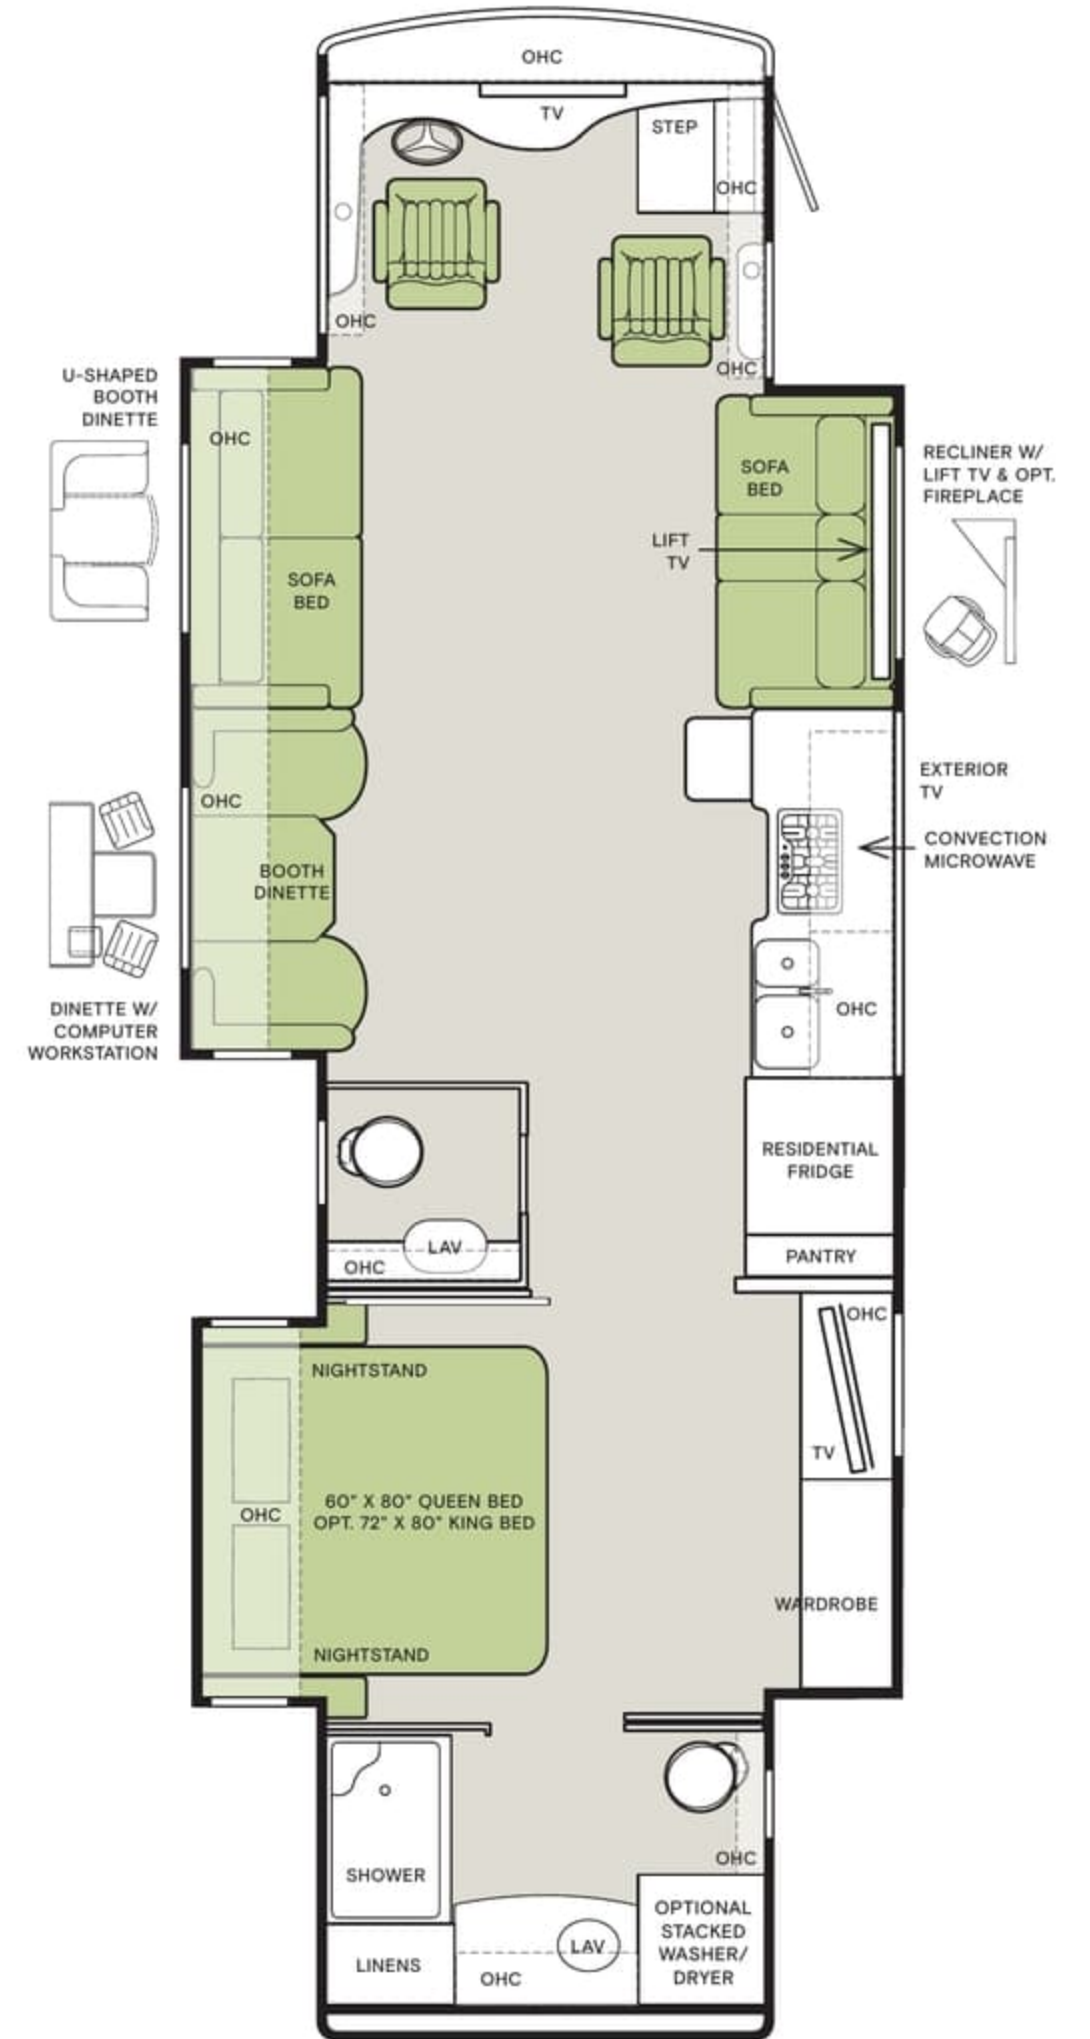

Clockwise from top: Driver side living area; Bedroom TV and optional stacked washer/dryer; Optional fireplace; Shower; Freightliner steering wheel. All interiors shown are 33 AA with Natural Alder cabinets, Dark Brew décor.

For a complete and up-to-date list of available options and specifications, visit tiffinmotorhomes.com.

33 AA

37 BA

¹ Deletes the Overhead Cabinet in the Dining Area and the Mid-section TV

Floor Plans

The design of every Allegro RED floor plan must meet four essential criteria: Maximum space, Optimal organization, Relaxation plus, and Elegant atmosphere. Tiffin's MORE Plans offer your family the most comfortable layout for life on the road.

For a complete and up-to-date list of available options and specifications, visit tiffinmotorhomes.com.

33 AA

¹ Deletes the Overhead Cabinet in the Dining Area and the Mid-section TV

37 BA

37 PA

38 KA

¹ Deletes the Overhead Cabinet in the Dining Area and the Mid-section TV