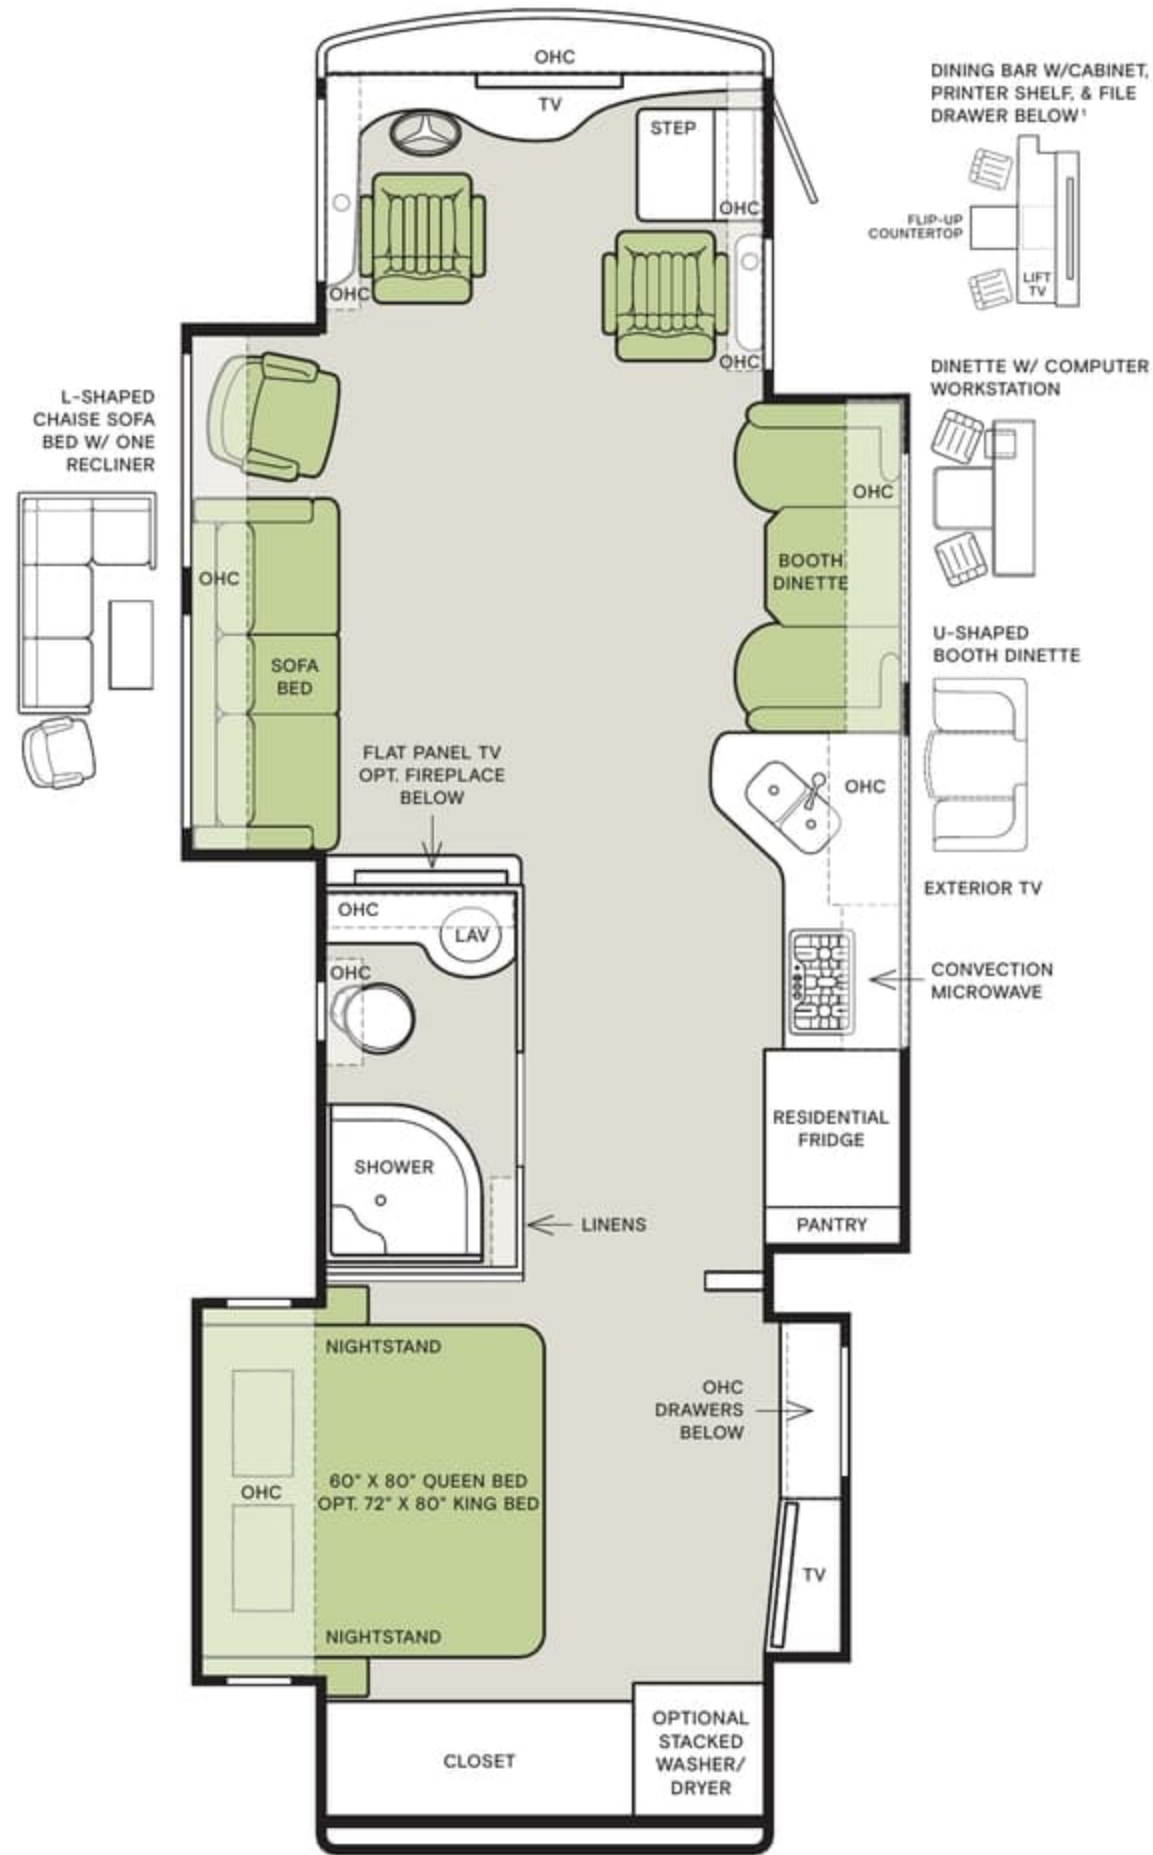

Clockwise from top: Driver side living area; Bedroom TV and optional stacked washer/dryer; Optional fireplace; Shower; Freightliner steering wheel. All interiors shown are 33 AA with Natural Alder cabinets, Dark Brew décor.

For a complete and up-to-date list of available options and specifications, visit tiffinmotorhomes.com.

33 AA

37 BA

¹ Deletes the Overhead Cabinet in the Dining Area and the Mid-section TV

Floor Plans

The design of every Allegro RED floor plan must meet four essential criteria: Maximum space, Optimal organization, Relaxation plus, and Elegant atmosphere. Tiffin's MORE Plans offer your family the most comfortable layout for life on the road.

For a complete and up-to-date list of available options and specifications, visit tiffinmotorhomes.com.

33 AA

¹ Deletes the Overhead Cabinet in the Dining Area and the Mid-section TV

37 BA

37 PA

38 KA

¹ Deletes the Overhead Cabinet in the Dining Area and the Mid-section TV