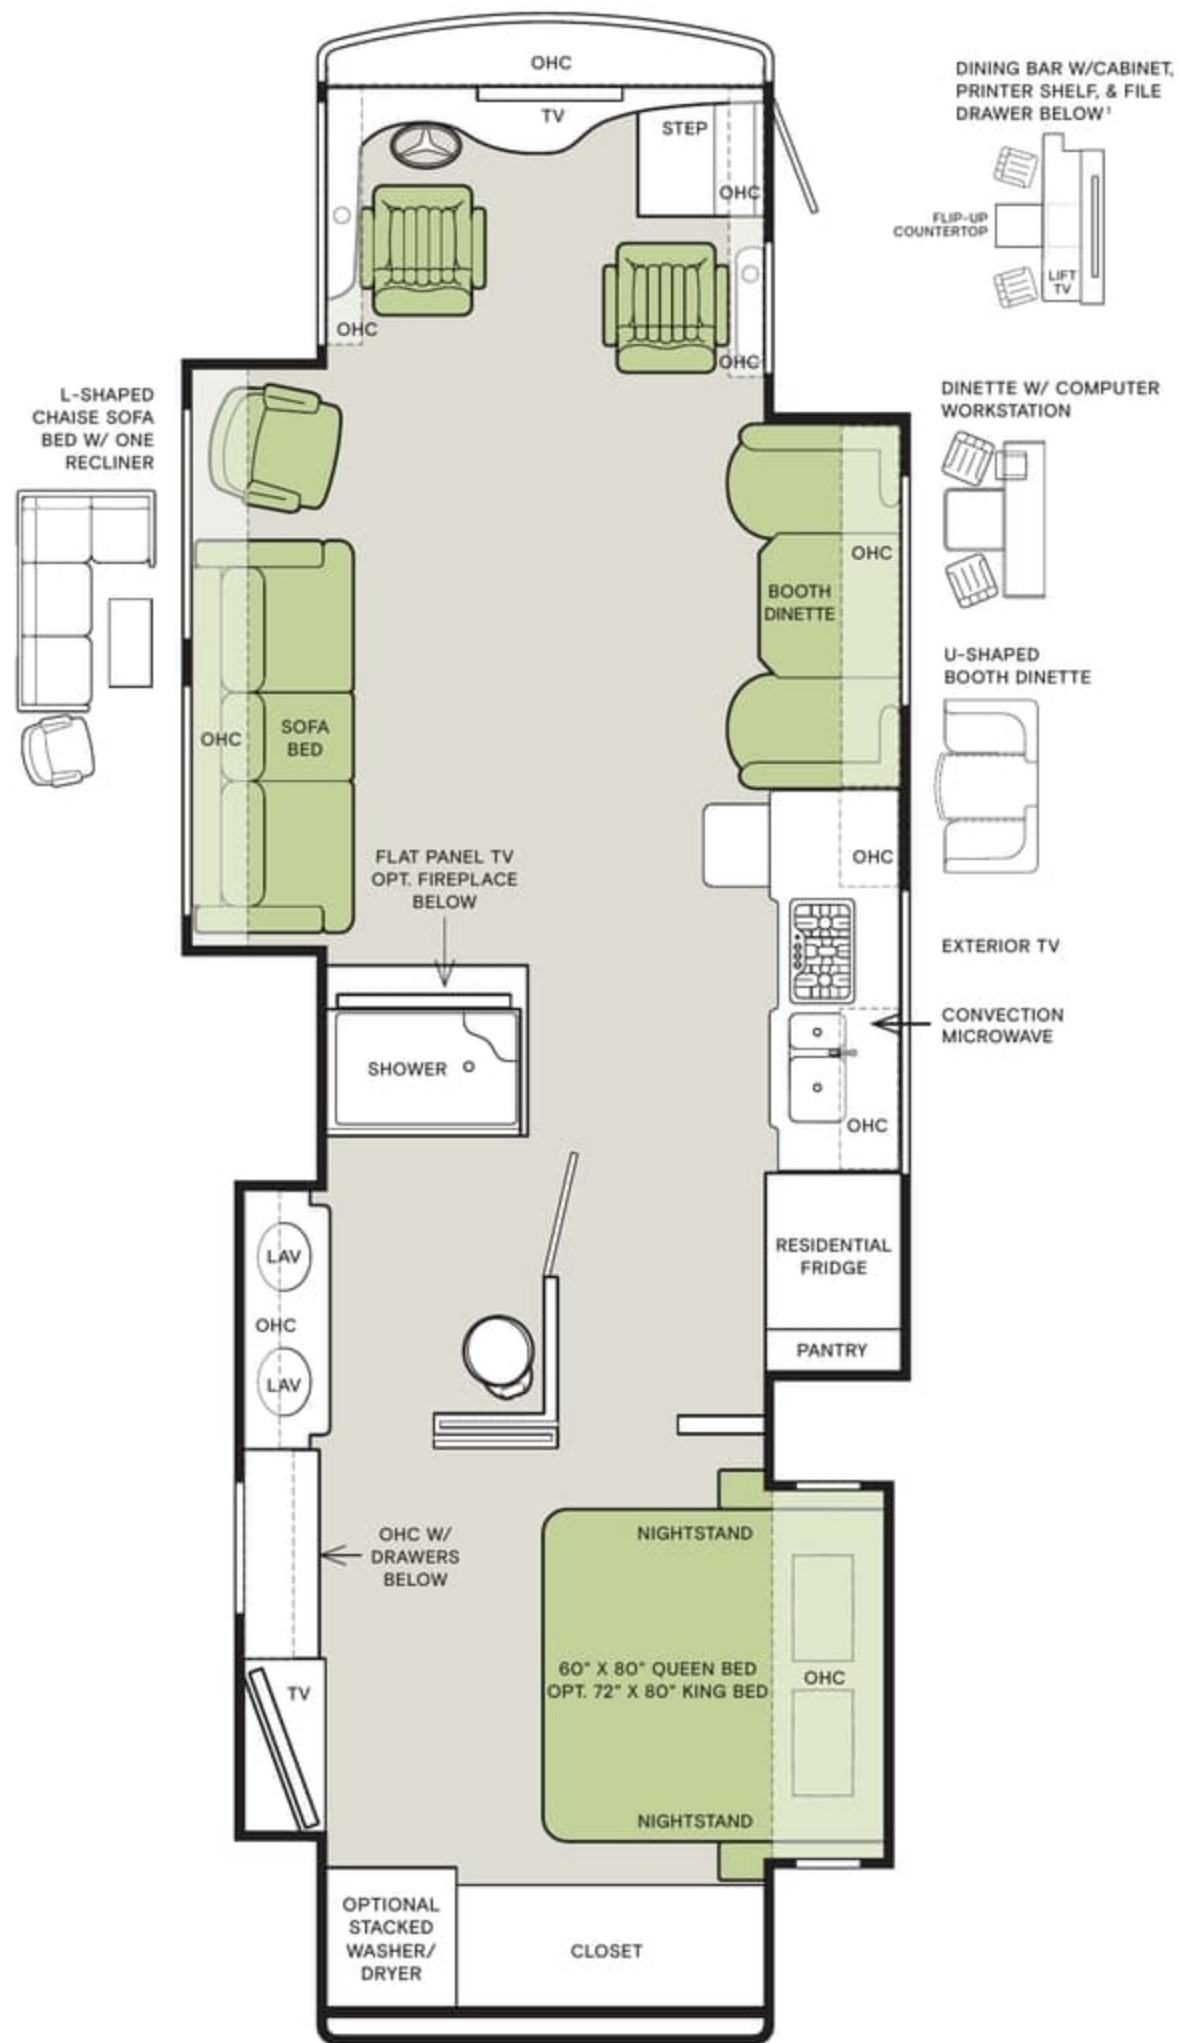

Clockwise from top: Driver side living area; Bedroom TV and optional stacked washer/dryer; Optional fireplace; Shower; Freightliner steering wheel. All interiors shown are 33 AA with Natural Alder cabinets, Dark Brew décor.

For a complete and up-to-date list of available options and specifications, visit tiffinmotorhomes.com.

33 AA

37 BA

¹ Deletes the Overhead Cabinet in the Dining Area and the Mid-section TV

Floor Plans

The design of every Allegro RED floor plan must meet four essential criteria: Maximum space, Optimal organization, Relaxation plus, and Elegant atmosphere. Tiffin's MORE Plans offer your family the most comfortable layout for life on the road.

For a complete and up-to-date list of available options and specifications, visit tiffinmotorhomes.com.

33 AA

¹ Deletes the Overhead Cabinet in the Dining Area and the Mid-section TV

37 BA

37 PA

38 KA

¹ Deletes the Overhead Cabinet in the Dining Area and the Mid-section TV

37 PA

38 KA

¹ Deletes the Overhead Cabinet in the Dining Area and the Mid-section TV

Interior Décor

Make your experience on the road all your own. Express yourself by choosing the interior appointments such as cabinet finishes, flooring, and décor ensembles for every part of your motorhome. In the 2021 Allegro RED, you'll be able to go in style no matter where you go.