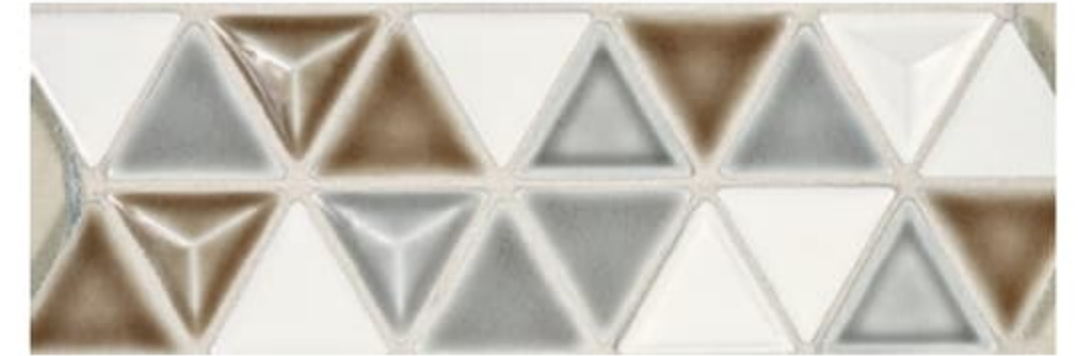

FLOOR TILE

VICINITY (S)

Matte Finish Tile

ARTICULO WHITE (O)

Matte Finish Tile

DARK BREW

WINDOW TREATMENT

BACKSPLASH