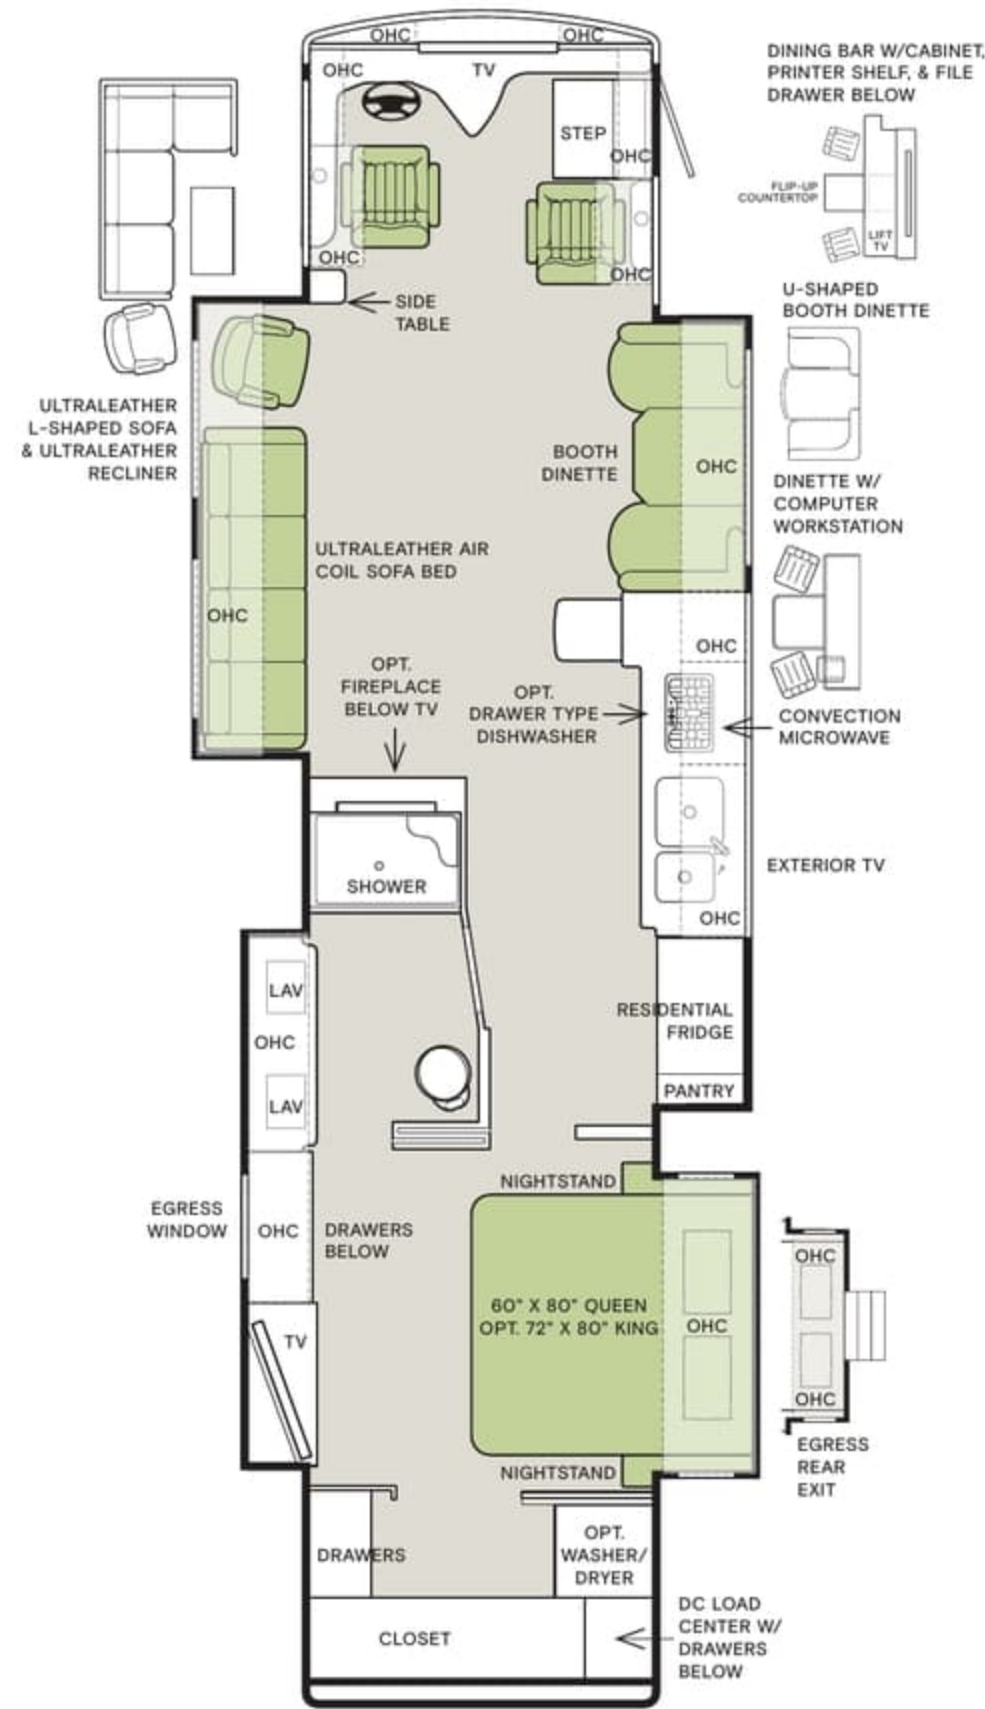

For a complete and up-to-date list of available options and specifications, visit tiffinmotorhomes.com.

Floor Plans

37 BH

40 AH

40 IH

The design of every Phaeton floor plan must meet four essential criteria: Maximum space, Optimal organization, Relaxation plus, and Elegant atmosphere. Tiffin's MORE Plans offer your family the most comfortable layout for life on the road.

For a complete and up-to-date list of available options and specifications, visit tiffinmotorhomes.com.

40 QBH

40 QKH

44 OH

Interior Décor

Make your experience on the road all your own. Express yourself by choosing the interior appointments such as cabinet finishes, flooring, and décor ensembles for every part of your motorhome. In the 2021 Phaeton, you'll be able to travel in style no matter where you go.