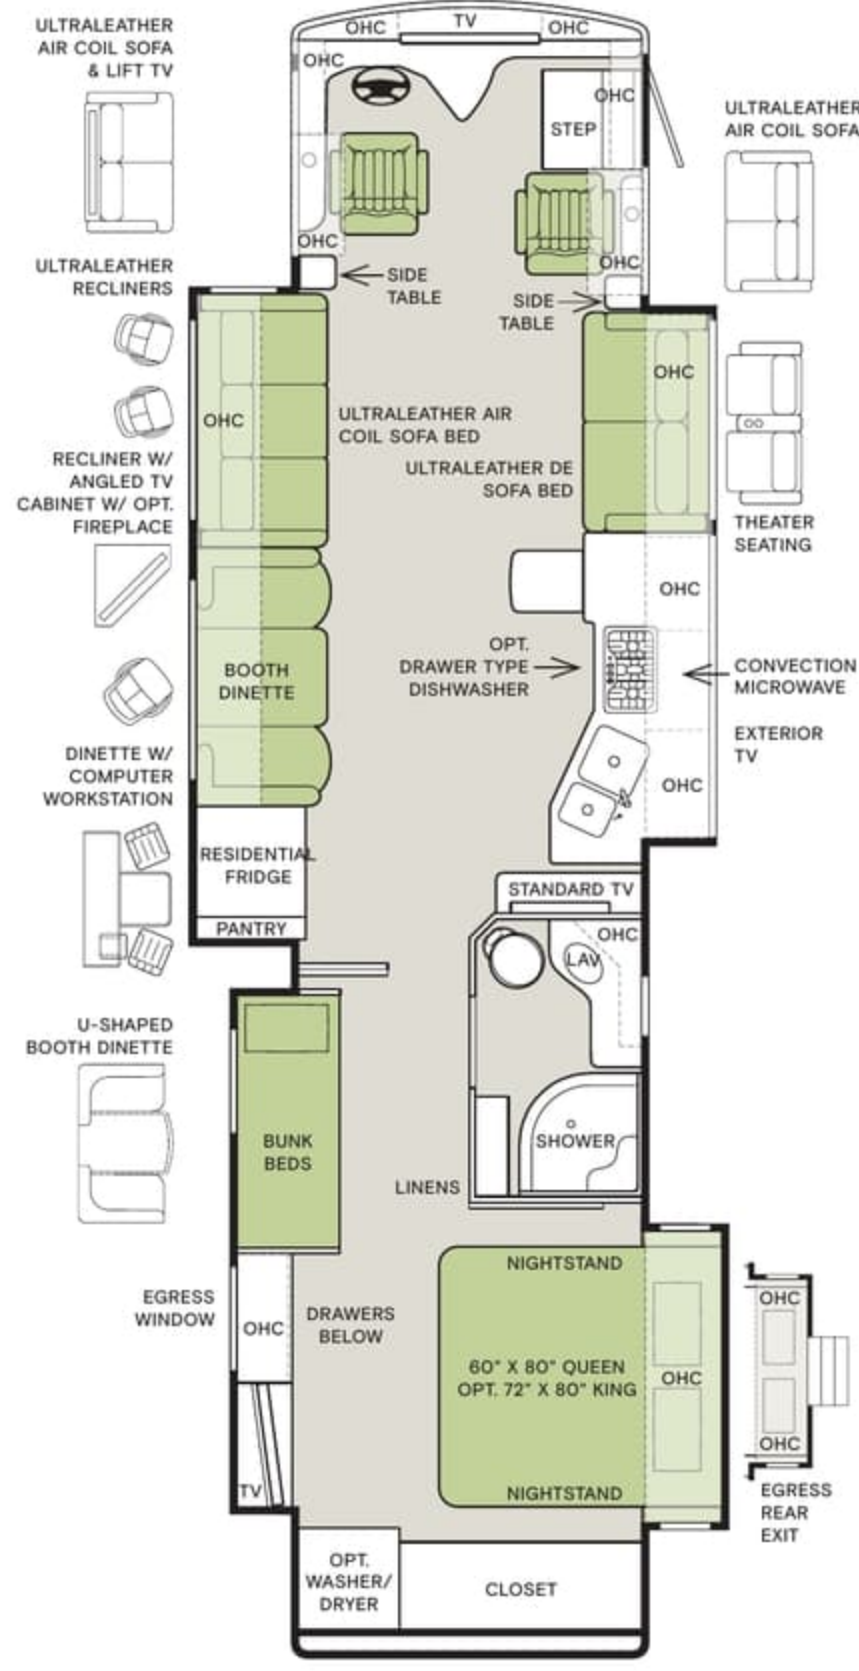

For a complete and up-to-date list of available options and specifications, visit tiffinmotorhomes.com.

Floor Plans

37 BH

40 AH

40 IH

The design of every Phaeton floor plan must meet four essential criteria: Maximum space, Optimal organization, Relaxation plus, and Elegant atmosphere. Tiffin's MORE Plans offer your family the most comfortable layout for life on the road.

If optional furniture combinations are selected, window locations may vary from diagram shown.

All options may not be available in every model. Because of progressive improvements and specifications, standard and optional equipment are subject to change without notice or obligation.

For a complete and up-to-date list of available options and specifications, visit tiffinmotorhomes.com.

40 QBH

40 QKH

44 OH

Interior Décor

Make your experience on the road all your own. Express yourself by choosing the interior appointments such as cabinet finishes, flooring, and décor ensembles for every part of your motorhome. In the 2021 Phaeton, you'll be able to travel in style no matter where you go.