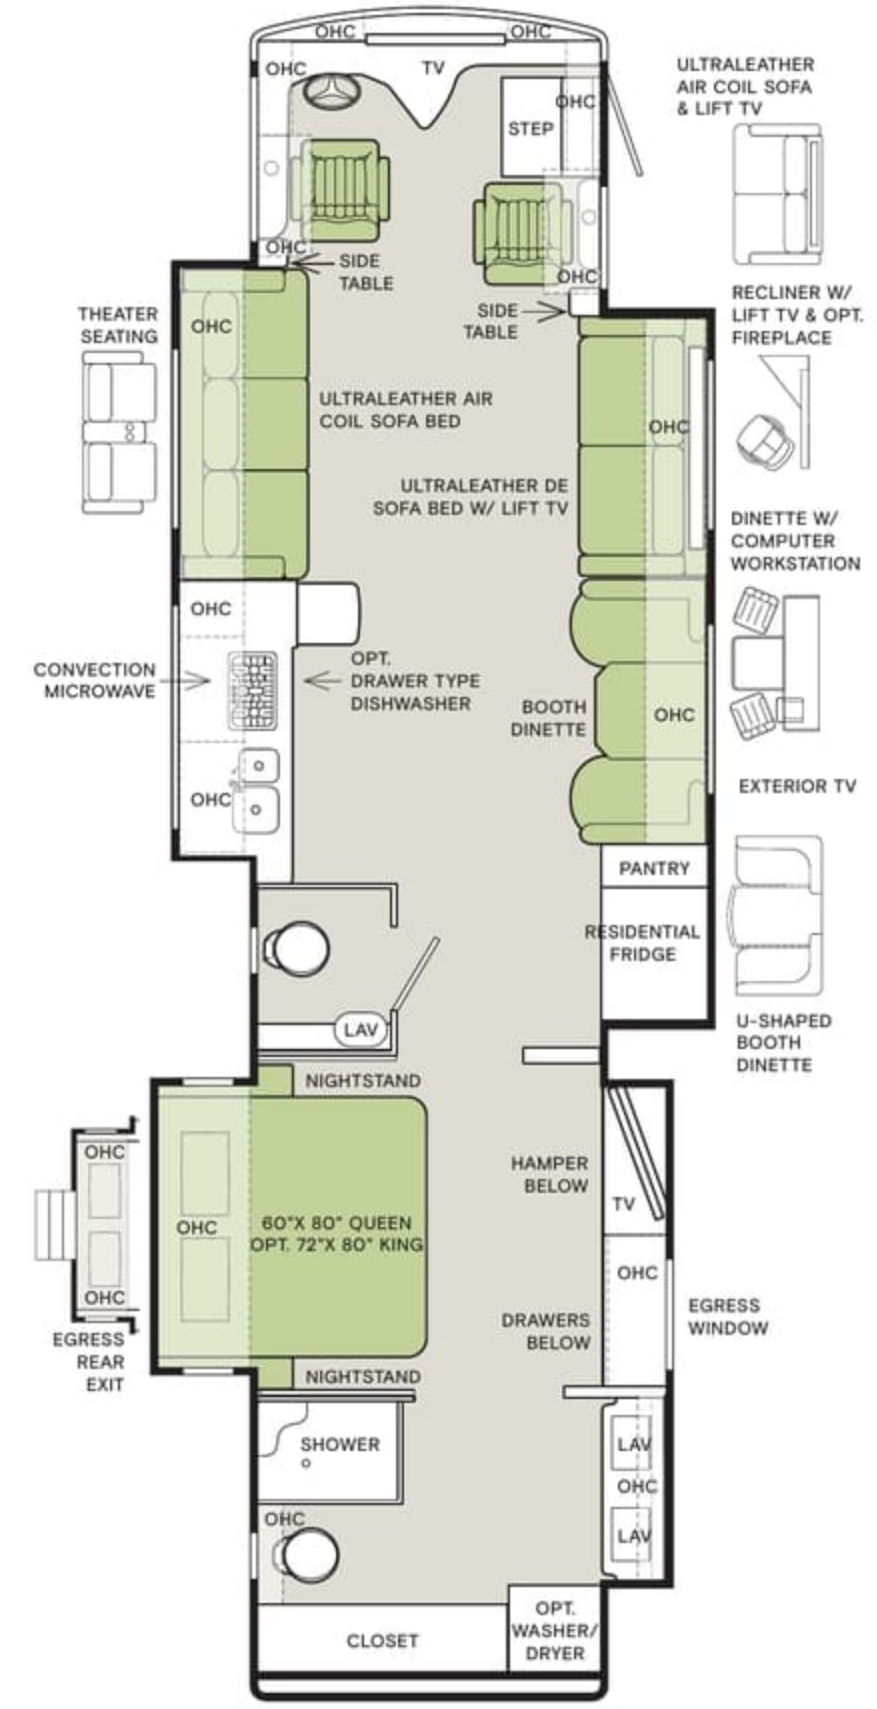

For a complete and up-to-date list of available options and specifications, visit tiffinmotorhomes.com.

Floor Plans

37 BH

40 AH

40 IH

The design of every Phaeton floor plan must meet four essential criteria: Maximum space, Optimal organization, Relaxation plus, and Elegant atmosphere. Tiffin's MORE Plans offer your family the most comfortable layout for life on the road.

For a complete and up-to-date list of available options and specifications, visit tiffinmotorhomes.com.

40 QBH

40 QKH

44 OH

Interior Décor

Make your experience on the road all your own. Express yourself by choosing the interior appointments such as cabinet finishes, flooring, and décor ensembles for every part of your motorhome. In the 2021 Phaeton, you'll be able to travel in style no matter where you go.