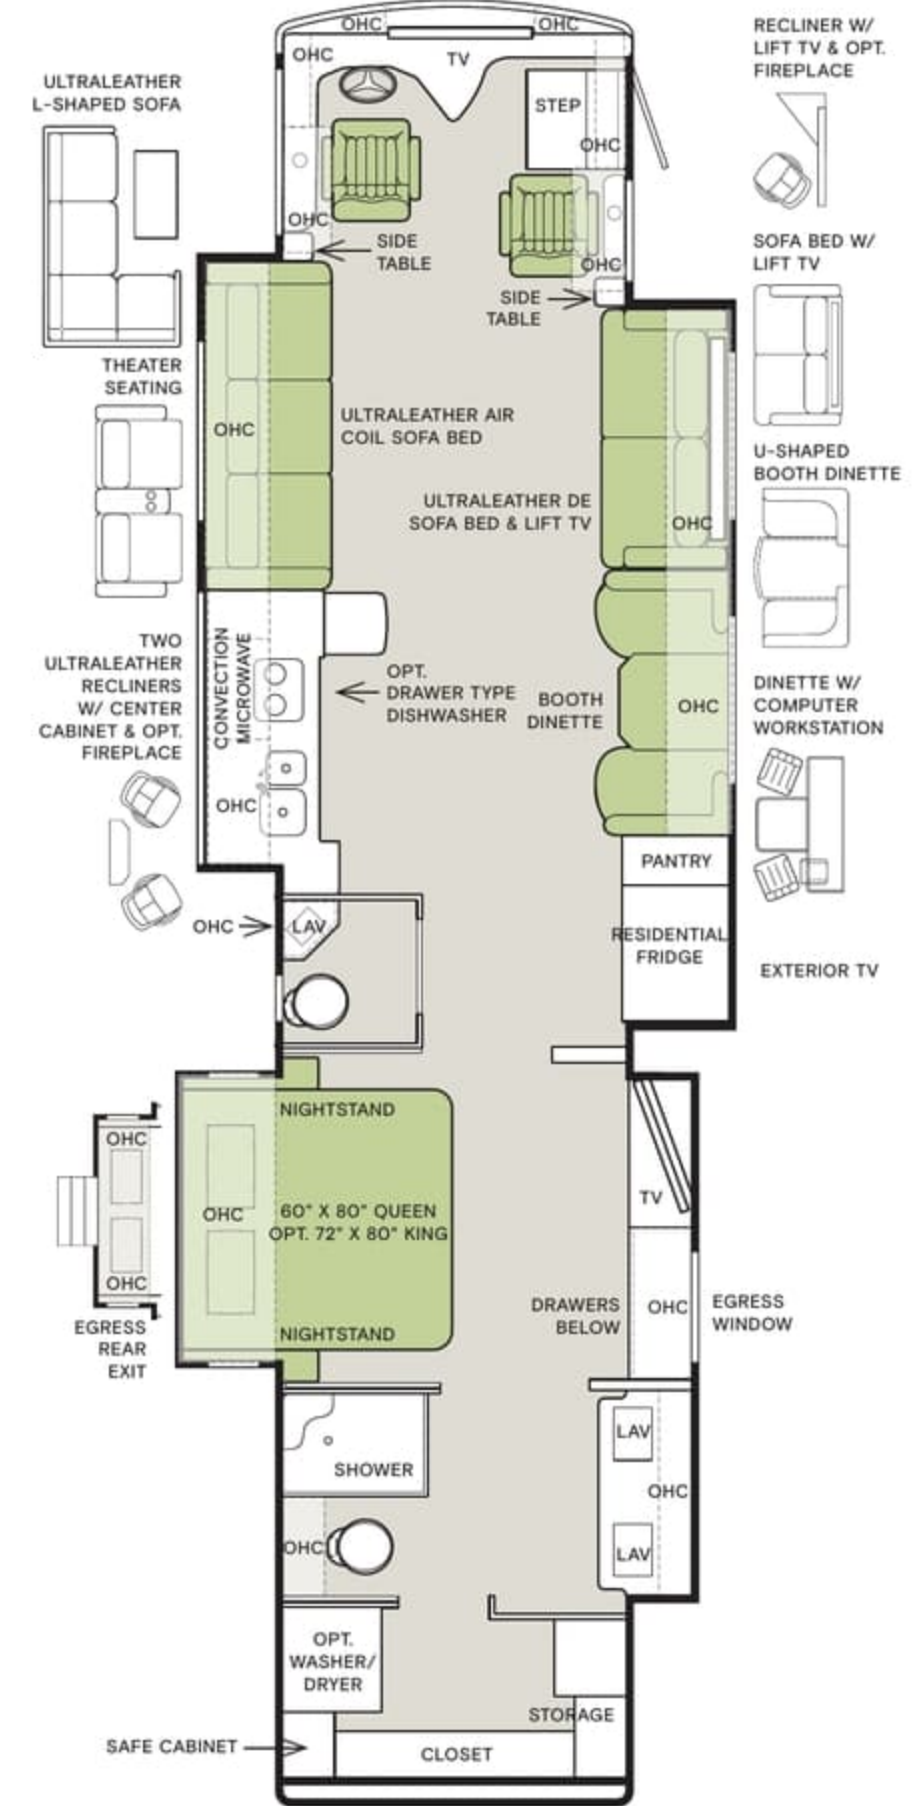

For a complete and up-to-date list of available options and specifications, visit tiffinmotorhomes.com.

Floor Plans

37 BH

40 AH

40 IH

The design of every Phaeton floor plan must meet four essential criteria: Maximum space, Optimal organization, Relaxation plus, and Elegant atmosphere. Tiffin's MORE Plans offer your family the most comfortable layout for life on the road.

For a complete and up-to-date list of available options and specifications, visit tiffinmotorhomes.com.

40 QBH

40 QKH

44 OH

Interior Décor

Make your experience on the road all your own. Express yourself by choosing the interior appointments such as cabinet finishes, flooring, and décor ensembles for every part of your motorhome. In the 2021 Phaeton, you'll be able to travel in style no matter where you go.