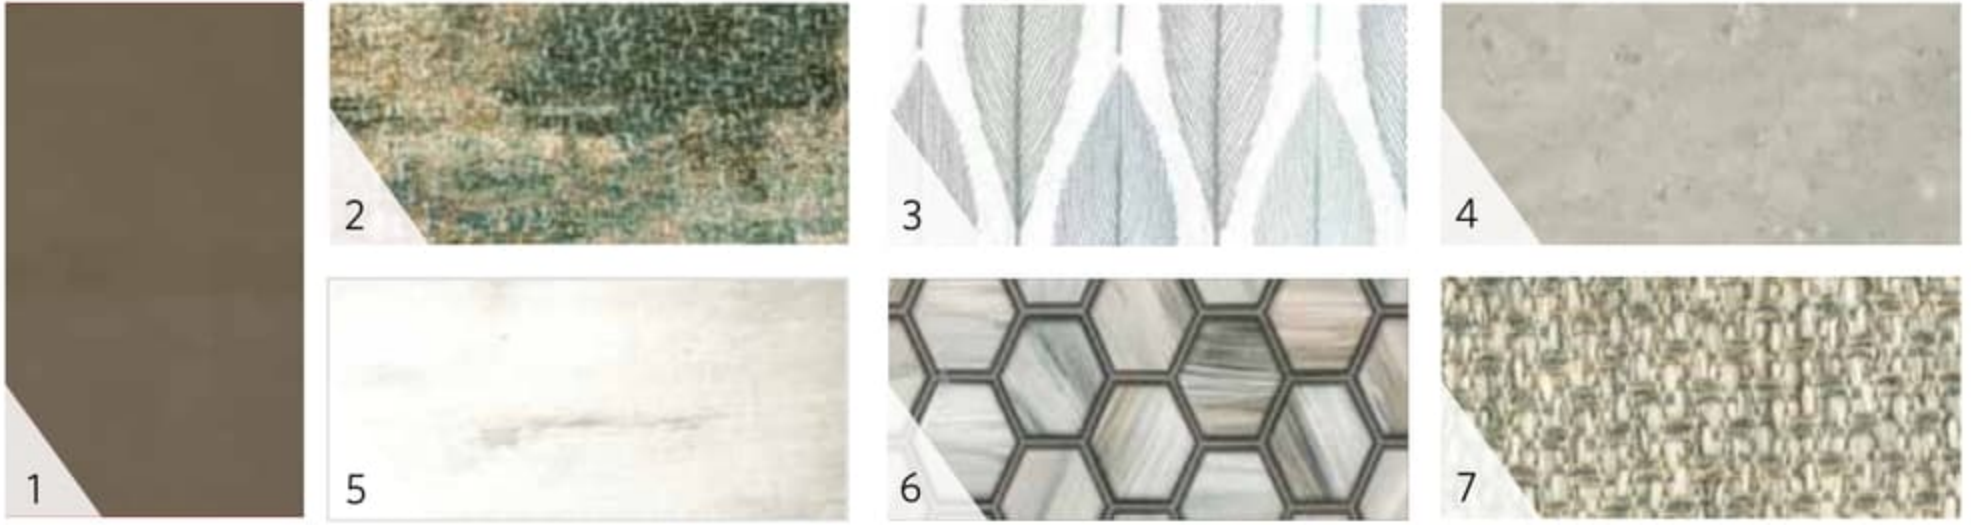

GREYSTONE

HERITAGE
(PAINTED CABINETRY)

WINTER FOG
(PAINTED W/GLAZED ACCENTS CABINETRY)

SPANISH MOSS

RIDGELAND

- | | | | |
|-----------------|--------------|--------------|-----------|
| 1 SOFA | 3 BEDDING | 5 FLOORING | 7 VALANCE |
| 2 LIVING ACCENT | 4 COUNTERTOP | 6 BACKSPLASH | |