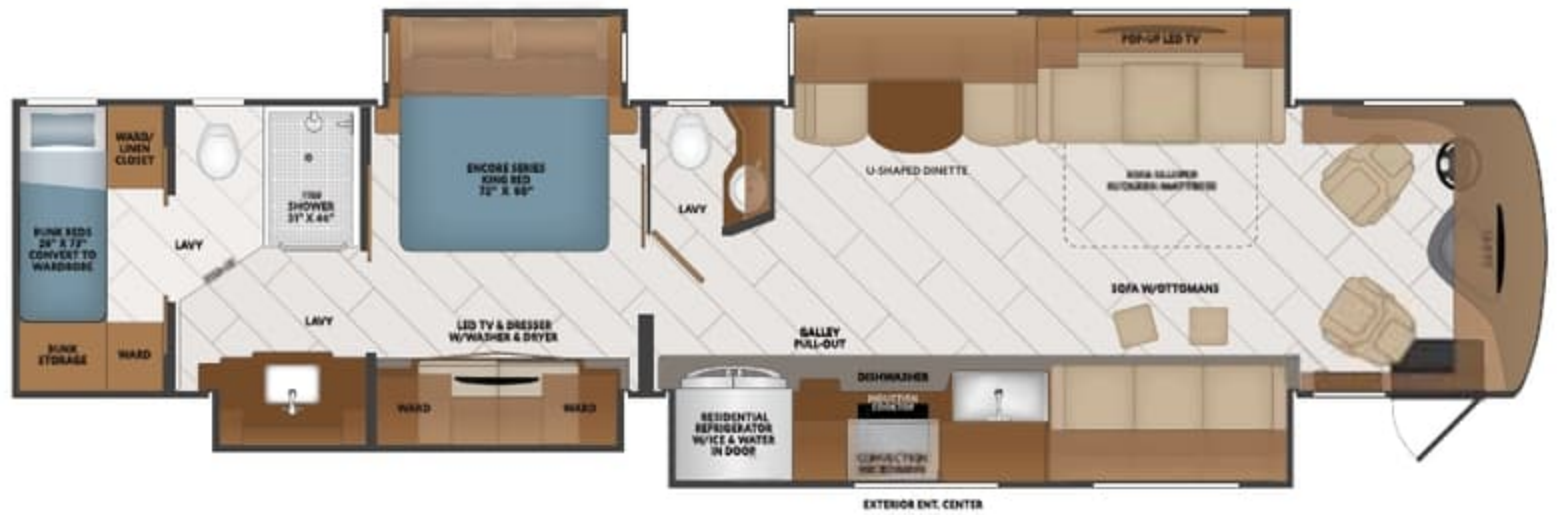

36HQ | 40G | 40M | 44B | 44S

Options: 095, 099, 111, 209, 215, 256, 272, 436, 473, 485, 498, 563, 830, 833, 916, 967

TOP FLOORPLAN FEATURES

44B

1. Sleeps up to 9
2. Spacious Living with Rear Bunk Beds
3. Bose® Solo 5, TV Sound System
4. Firefly MultiPlex Wiring, 7" Color Touchscreen
5. 20ft³ Residential Refrigerator w/Ice & Water in Door
6. Large Tile Shower w/Glass Door & Skylight