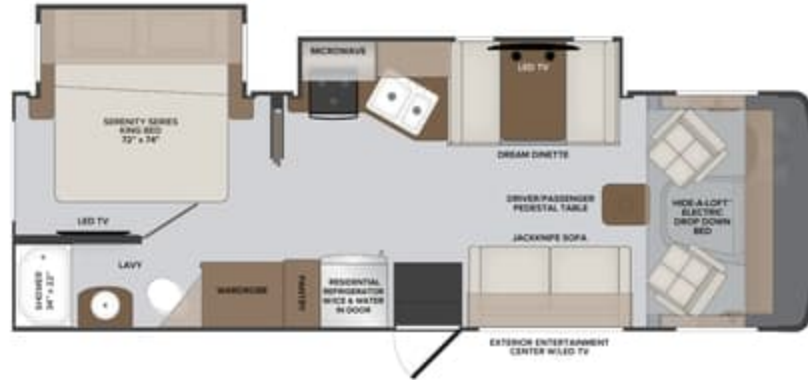

Options: 096 | 105 | 194 | 230 | 342 | 343 | 435 | 471

28A

TOP FLOORPLAN FEATURES

1. Sleeps up to 6
2. King Bed
3. Private Lavvy
4. Residential Refrigerator

Options: 096 | 105 | 230 | 331 | 435 | 471 | 830

29M

TOP FLOORPLAN FEATURES

1. Sleeps up to 6
2. Exterior Kitchen w/Mini Frig, Microwave, Sink and Storage
3. L-shaped Dinette
4. Hide-A-Loft™ Electric Drop Down Bed
5. Pedestal table for the Driver and Passenger Seats
6. Single Full Wall Slide