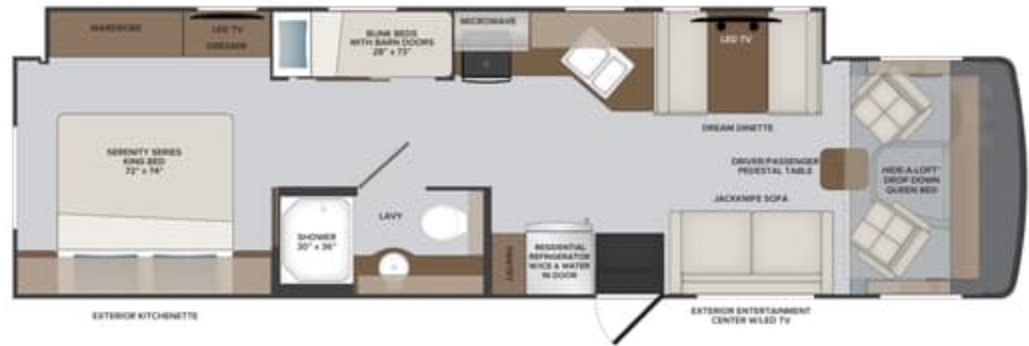

FLOORPLANS
28A | 29M | 32S | 34J | 35R

Options: 096 | 105 | 194 | 230 | 435 | 471 | 953

TOP FLOORPLAN FEATURES

34J

1. Sleeps up to 8
2. Bunk Beds
3. Full Length Wardrobe
4. Jackknife Sofa
5. Pass through Exterior Storage
6. Exterior Kitchen w/ Mini Frig, Microwave, Sink and Storage
7. Exterior Entertainment Center w/LED TV