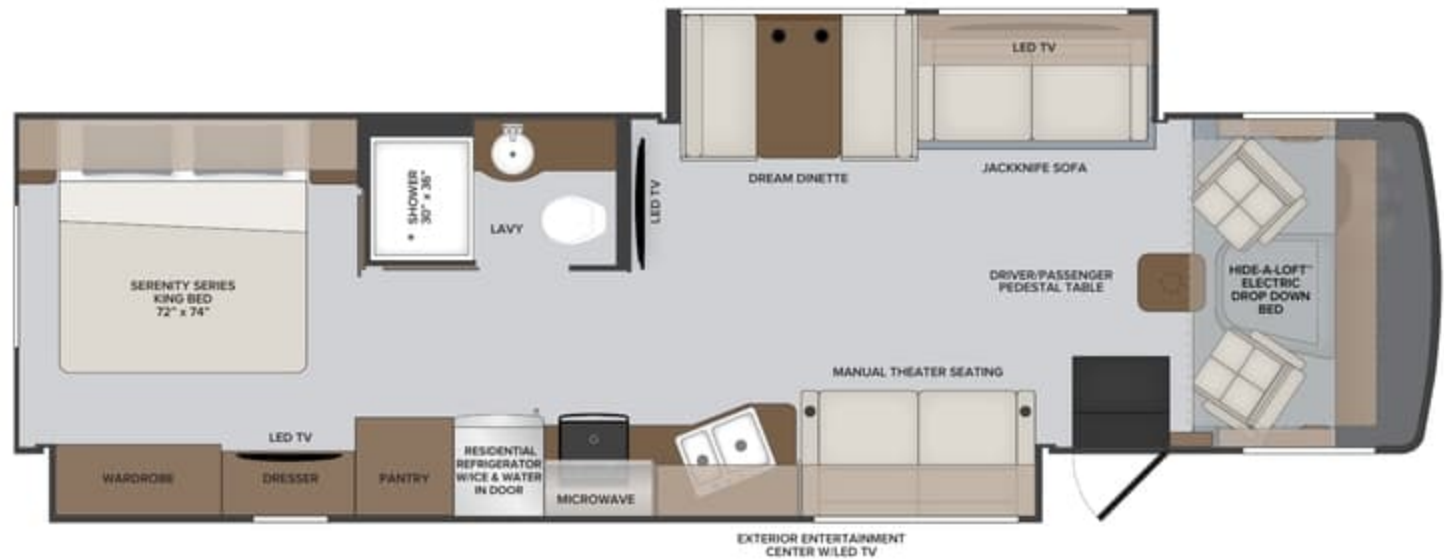

TOP FLOORPLAN FEATURES

35R

1. Sleeps up to 6
2. Theater Seating
3. Large Pantry
4. Solid Surface Galley Top and Sink Covers
5. 2000W Inverter
6. Exterior Entertainment Center w/LED TV
7. Washer/Dryer Prep