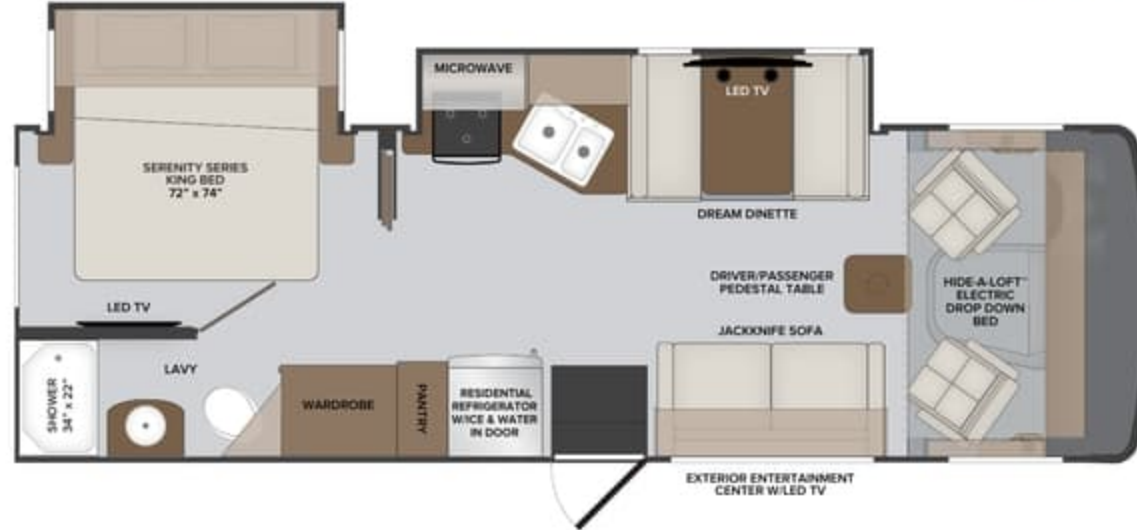

Options: 096 | 105 | 194 | 230 | 331 | 435 | 471

32S

TOP FLOORPLAN FEATURES

1. Sleeps up to 6
2. Two Full Lavys
3. Exterior Entertainment Center w/LED TV
4. Full Wall Slide
5. Dream Dinette
6. Full Electronic Instrument Panel

FLOORPLANS
28A | 29M | 32S | 34J | 35R

Options: 096 | 105 | 194 | 230 | 342 | 343 | 435 | 471

TOP FLOORPLAN FEATURES

1. Sleeps up to 6
2. King Bed
3. Private Lavy
4. Residential Refrigerator

28A

Options: 096 | 105 | 230 | 331 | 435 | 471 | 830

TOP FLOORPLAN FEATURES

1. Sleeps up to 6
2. Exterior Kitchen w/Mini Frig, Microwave, Sink and Storage
3. L-shaped Dinette
4. Hide-A-Loft™ Electric Drop Down Bed
5. Pedestal table for the Driver and Passenger Seats
6. Single Full Wall Slide