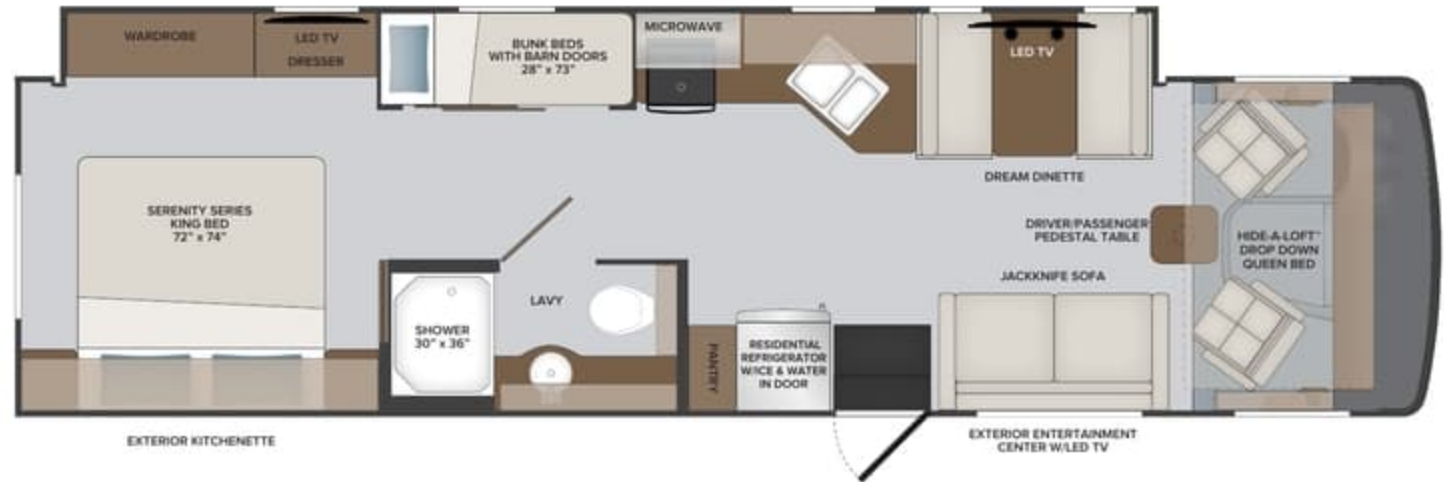

FLOORPLANS
28A | 29M | 32S | 34J | 35R

Options: 096 | 105 | 194 | 230 | 435 | 471 | 953

TOP FLOORPLAN FEATURES

34J

1. Sleeps up to 8
2. Bunk Beds
3. Full Length Wardrobe
4. Jackknife Sofa
5. Pass through Exterior Storage
6. Exterior Kitchen w/ Mini Frig, Microwave, Sink and Storage
7. Exterior Entertainment Center w/LED TV