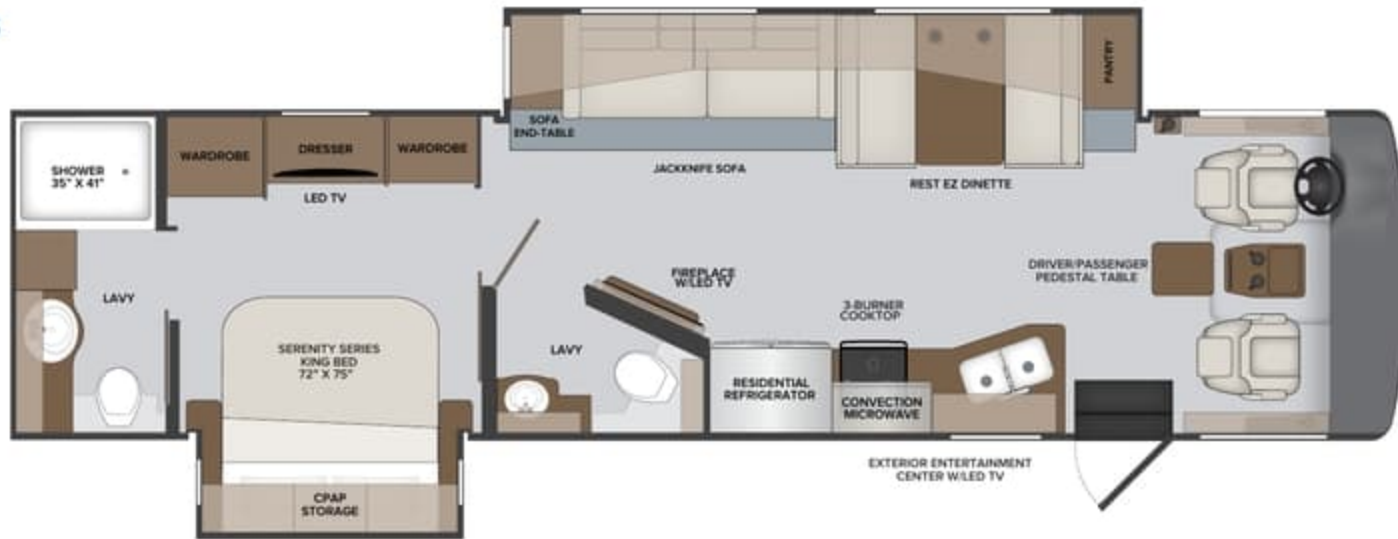

FLOORPLANS
33C | 35GL NEW | 35K | 36F

Options: 089 | 096 | 113 | 126 | 194 | 220 | 304 | 435 | 470 | 471 | 472 | 580 | 671 | 833

TOP FLOORPLAN FEATURES

1. Sleeps up to 6
2. Residential Refrigerator w/French Door and Icemaker
3. CPAP Storage
4. Power Entry Step
5. Bus-style Luggage Doors
6. Exterior Entertainment Center