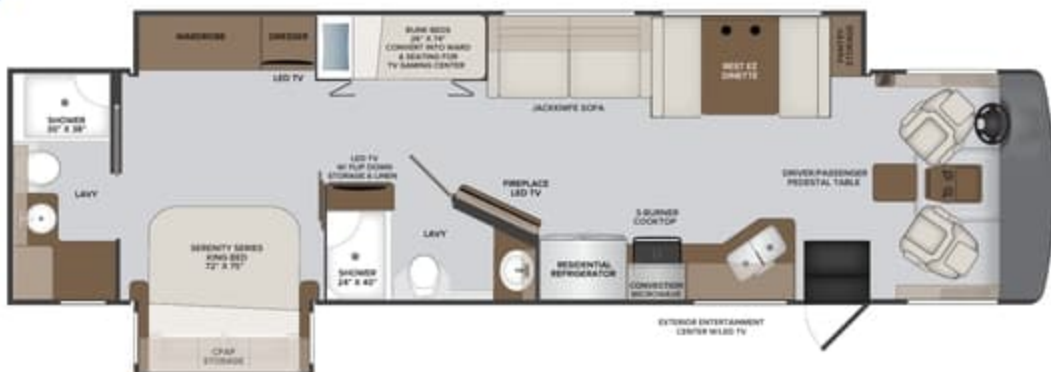

VACATIONER OPTIONS

089	WiFiRanger™ Sky4 Pro Pack w/LTE	220	Hide-A-Loft™ Electric Drop Down Bed	580	Collision Mitigation
096	KING® Universal Satellite System	304	Solar Electrical Panel (300w)	671	Power Cord Reel
109	Truma Tankless Water Heater	435	Ford® CSA Package	830	Rest EZ Dinette
113	Range -3 Burner Drop-in w/Oven	470	SumoSprings® - Front/Rear	833	Free Standing Dinette w/ Credenza (33C & 35K)
126	W/D — All in One Combo	471	Steering Stabilizer System		
194	Manual Theater Seating	472	Liquid Spring® Suspension — Front/Rear