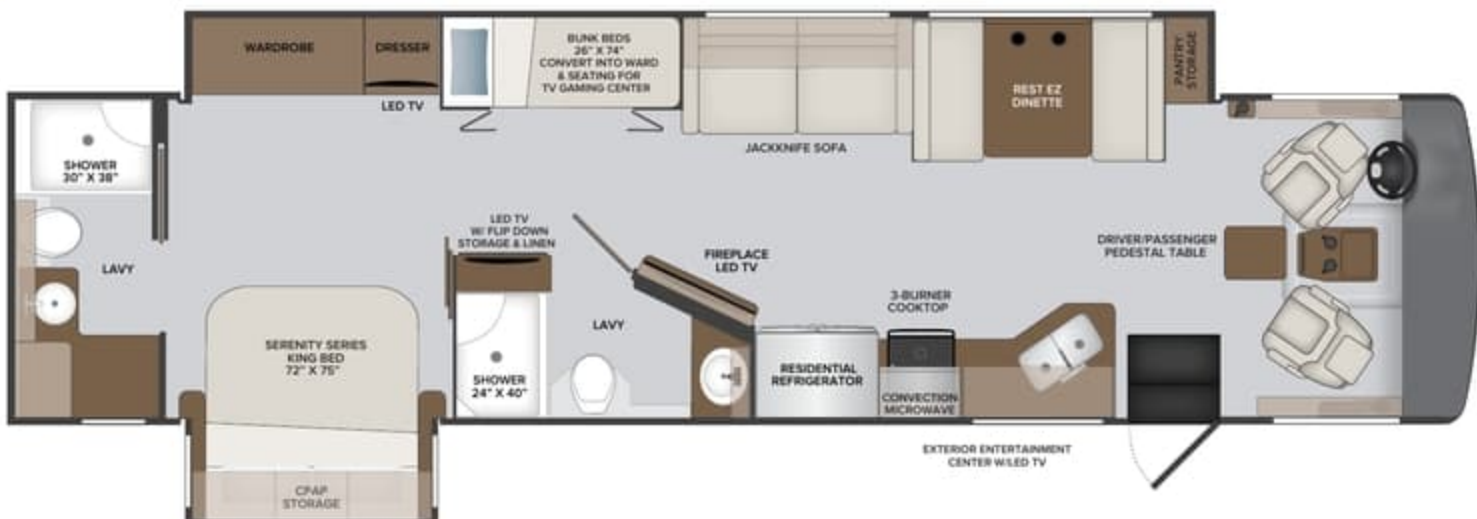

TOP FLOORPLAN FEATURES

1. Sleeps up to 8
2. Two Full Lavys
3. Bunk Beds
4. Surge Protection
5. Tarkett® Flooring
6. Electric Fireplace at Feature Wall
7. Exterior Entertainment Center
8. 26,000# Chassis
9. Girard® Tankless Water Heater