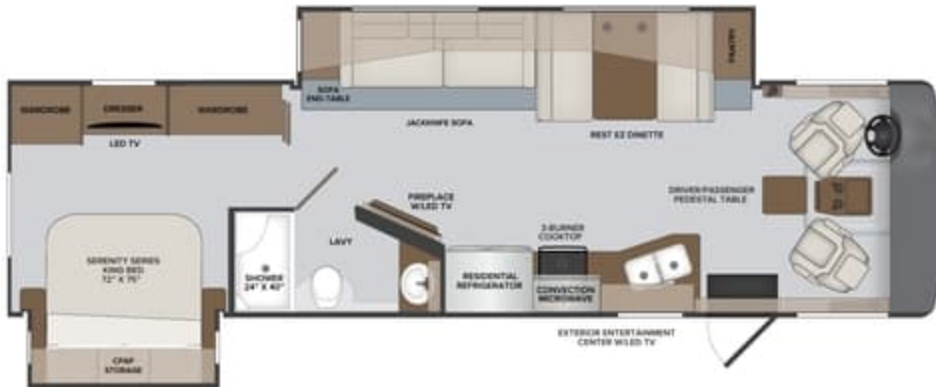

Options: 089 | 096 | 113 | 130 | 194 | 220 | 304 | 435 | 470 | 471 | 472 | 580 | 830 | 671 | 833

TOP FLOORPLAN FEATURES

35GL
NEW

1. Sleeps up to 6
2. Adaptable Dinette® and Breakfast Bar
3. Private Master Suite
4. Open Kitchen Concept
5. His and Hers Full Length Ward w/Six Drawer Dresser
6. Sleeper Sofa for Alternative Sleep Accommodations
7. Unique Lavy Design Offering Separate Functional Spaces