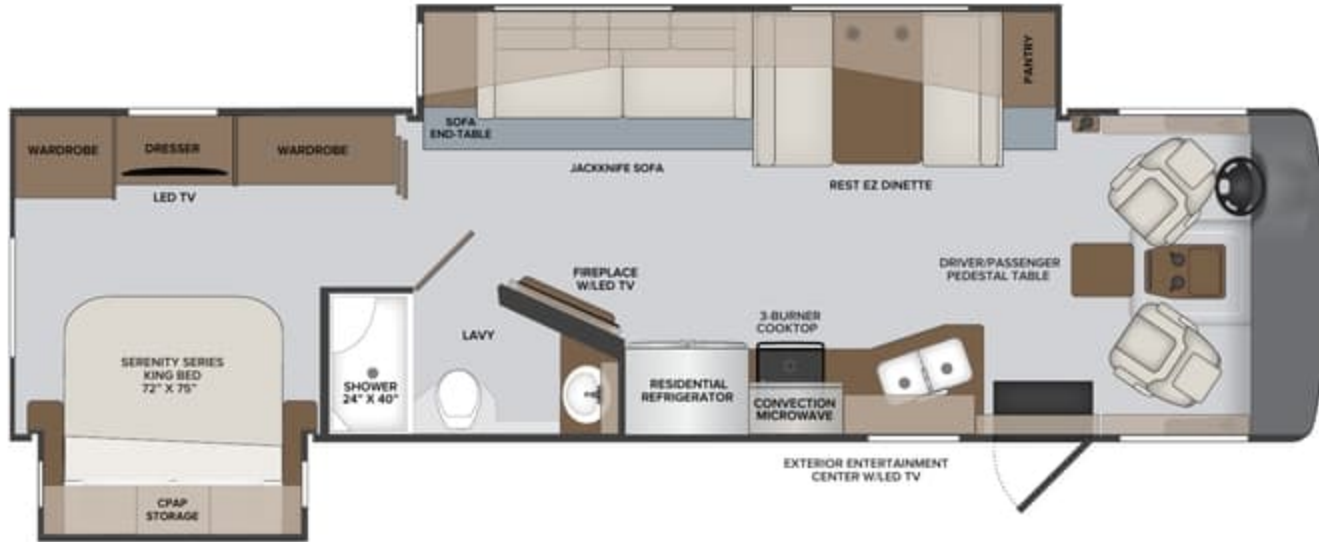

Options: 089 | 096 | 113 | 130 | 194 | 220 | 304 | 435 | 470 | 471 | 472 | 580 | 830 | 671 | 833

TOP FLOORPLAN FEATURES

35GL
NEW

1. Sleeps up to 6
2. Adaptable Dinette® and Breakfast Bar
3. Private Master Suite
4. Open Kitchen Concept
5. His and Hers Full Length Ward w/Six Drawer Dresser
6. Sleeper Sofa for Alternative Sleep Accommodations
7. Unique Lavy Design Offering Separate Functional Spaces

Options: 089 | 096 | 113 | 130 | 194 | 220 | 304 | 435 | 470 | 471 | 472 | 580 | 830 | 671 | 833

TOP FLOORPLAN FEATURES

35GL NEW

1. Sleeps up to 6
2. Adaptable Dinette® and Breakfast Bar
3. Private Master Suite
4. Open Kitchen Concept
5. His and Hers Full Length Ward w/Six Drawer Dresser
6. Sleeper Sofa for Alternative Sleep Accomodations
7. Unique Lavy Design Offering Seperate Functional Spaces