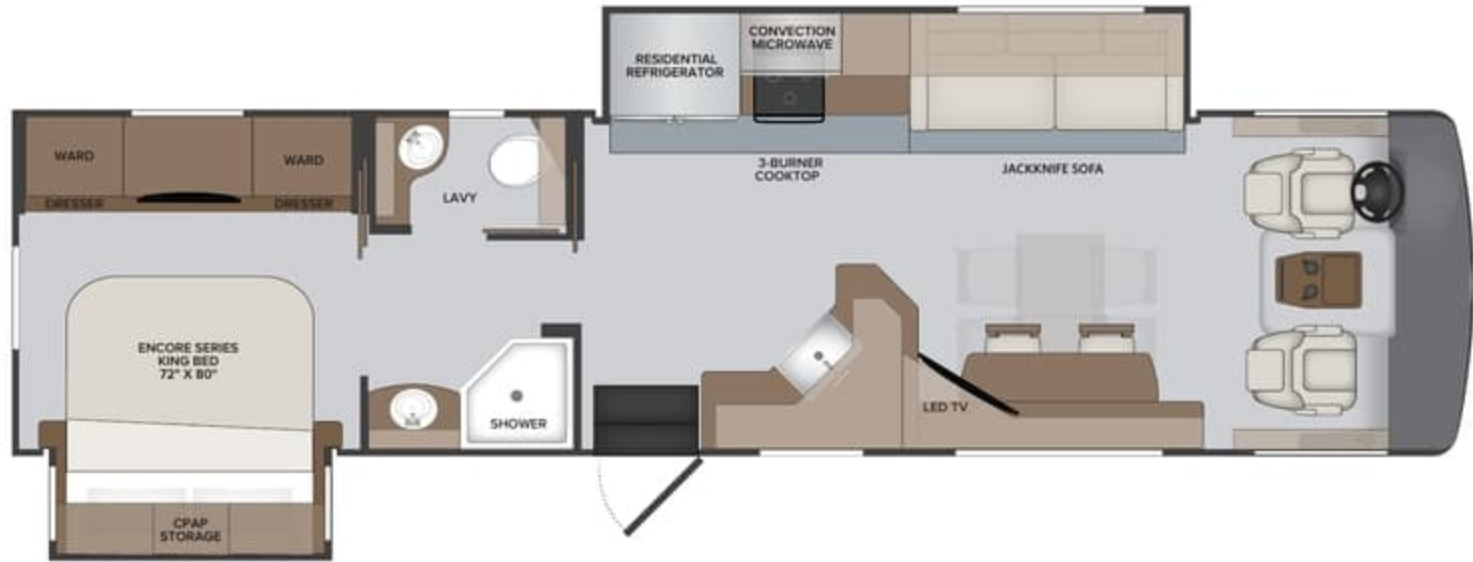

FLOORPLANS
33C | 35GL NEW | 35K | 36F

Options: 089 | 096 | 113 | 126 | 194 | 220 | 304 | 435 | 470 | 471 | 472 | 580 | 671 | 833

TOP FLOORPLAN FEATURES

33C

1. Sleeps up to 6
2. Dual Dash Monitors
3. Fiberglass Shower w/ Skylight
4. 2000W Inverter
5. Exterior Entertainment Center

Options: 089 | 096 | 113 | 130 | 194 | 220 | 304 | 435 | 470 | 471 | 472 | 580 | 830 | 671 | 833

TOP FLOORPLAN FEATURES

35GL NEW

1. Sleeps up to 6
2. Adaptable Dinette® and Breakfast Bar
3. Private Master Suite
4. Open Kitchen Concept
5. His and Hers Full Length Ward w/Six Drawer Dresser
6. Sleeper Sofa for Alternative Sleep Accomodations
7. Unique Lavy Design Offering Seperate Functional Spaces