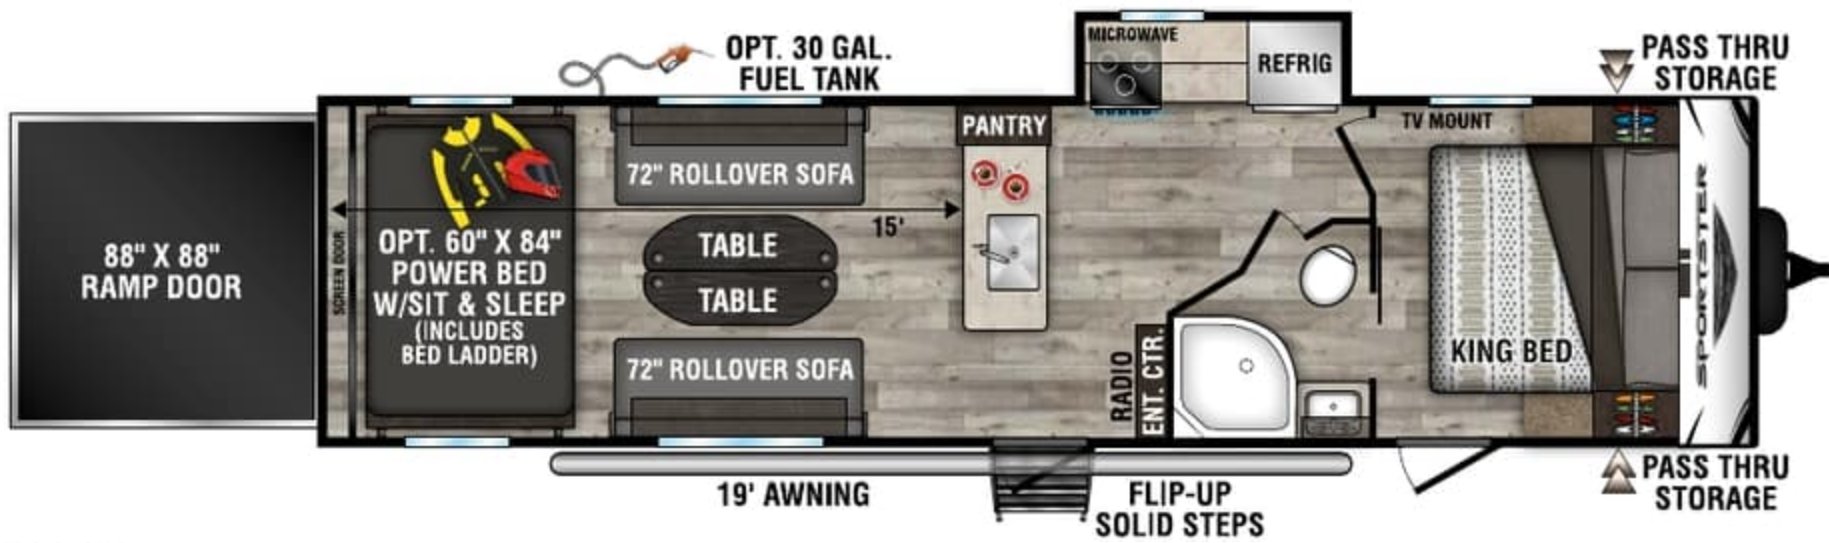

301THR UVW - 8,070 | Exterior Length - 35' 10" | Sleeps - 8

2022 SPORTSTER FIFTH WHEEL TOY HAULERS

280TH UVW - 8,100 | Exterior Length - 32' 6" | Sleeps - 7

2022 SPORTSTER FIFTH WHEEL TOY HAULERS

KZ RECREATIONAL VEHICLES | 985 N 900 W SHIPSEWANA, IN 46565 | E: KZ@KZ-RV.COM | WWW.KZ-RV.COM