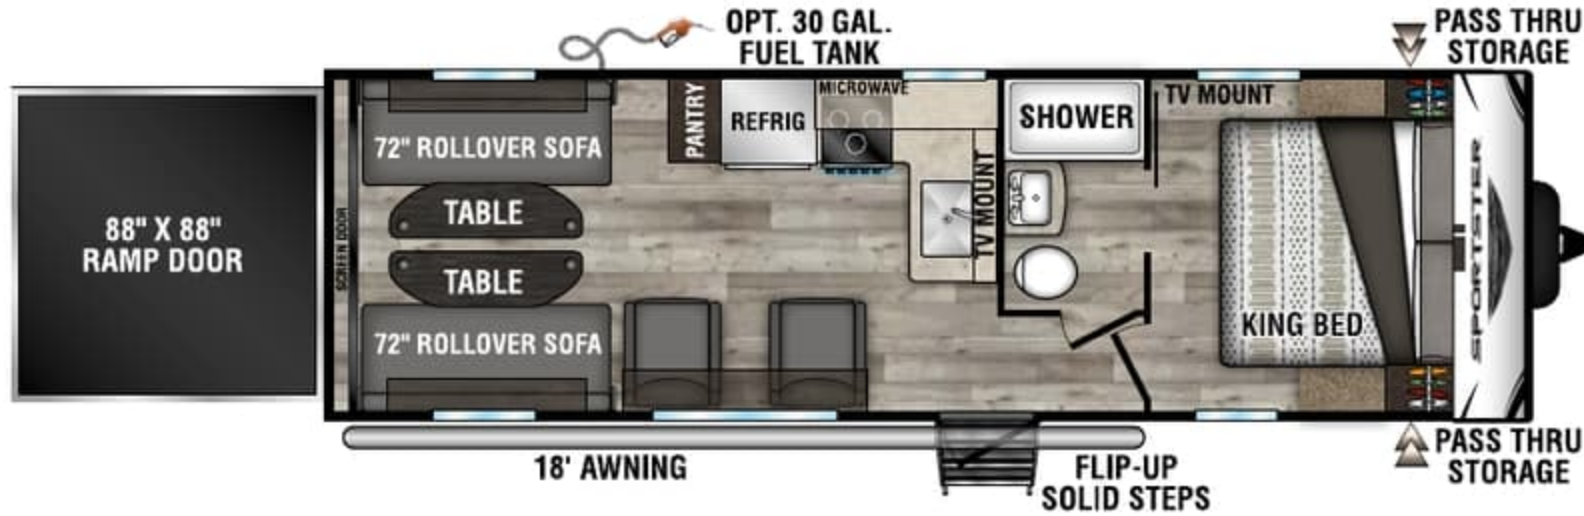

2022 SPORTSTER TRAVEL TRAILER TOY HAULERS

270THR UVW - 6,600 | Exterior Length - 30' 8" | Sleeps - 4