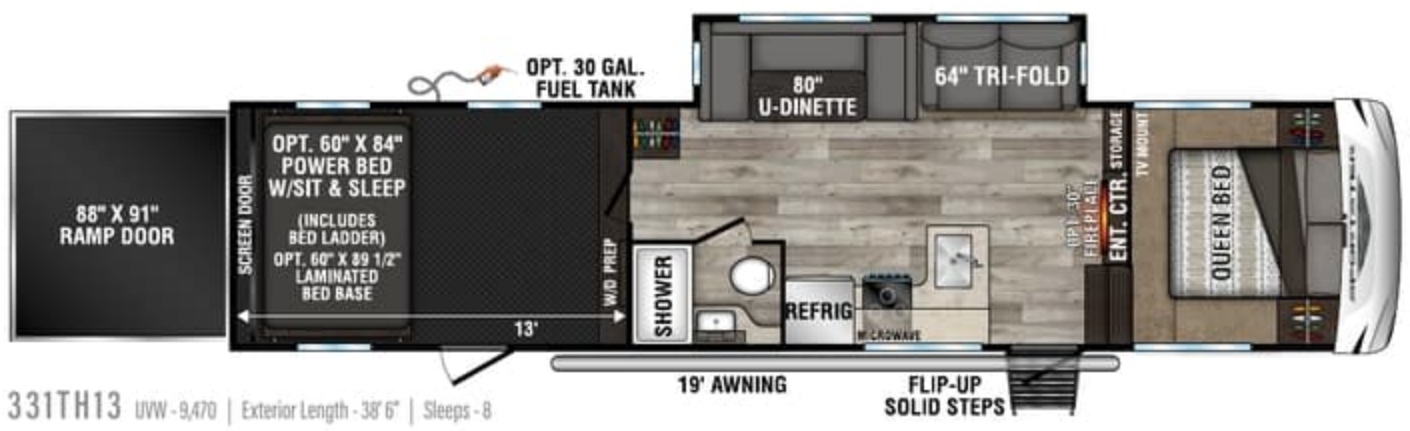

301THR UVW - 8,070 | Exterior Length - 35' 10" | Sleeps - 8

2022 SPORTSTER FIFTH WHEEL TOY HAULERS

280TH UVW - 8,100 | Exterior Length - 32' 6" | Sleeps - 7

2022 SPORTSTER FIFTH WHEEL TOY HAULERS

KZ RECREATIONAL VEHICLES | 985 N 900 W SHIPSEWANA, IN 46565 | E: KZ@KZ-RV.COM | WWW.KZ-RV.COM